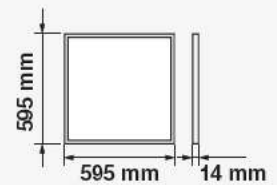

LED BIG PANELS

Square Panels-60x60

Our 36w and 45w LED panels are made with high quality PMMA diffusers which prevents it from turning yellow over time and makes it emit strong and evenly distributed light. Also available is the TP(a)-rated panel to meet fire safety standards. All our LED panels have quick connectors that will save installation time and costs.

- Quick Connector
- SMD LED Type
- 30,000 hrs Lifespan
- 110° Beam Angle
- AC:220-240V,50Hz
- CRI: >80
- Aluminum+ PMMA+PP
- Flicker Free

5 YEAR
WARRANTY*

NEW

SKU: 20047 | 4000K DAY WHITE
SKU: 20048 | 6400K WHITE

MODEL	WATTS	LUMENS	BOX QTY.
VT-629	29w	3480	6 pcs

SKU: 750 | 4000K DAY WHITE
SKU: 751 | 6400K WHITE

MODEL	WATTS	LUMENS	BOX QTY.
VT-636	36w	3600	6 pcs

TP(A) POLYCARBONATE MICROPRISMATIC DIFFUSER

SKU: 632 | 3000K WARM WHITE
SKU: 633 | 4000K DAY WHITE
SKU: 634 | 6400K WHITE

MODEL	WATTS	LUMENS	BOX QTY.
VT-645	45w	3600	6 pcs
PMMA Diffuser