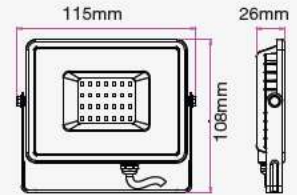

VT-10-1-B

SKU: 947 | 6400K WHITE

WATTS	LUMENS	BOX QTY.
10w	800	20 pcs