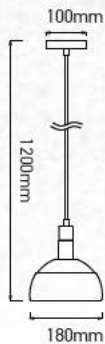

Pendant-Aluminium Shade-Grey

Model:	VT-7100-G
SKU:	3922
EAN:	3800157626170
Size:	180x100x1200mm
Box Qty:	12Pcs
Material:	Plastic+Aluminium

E14 HOLDER