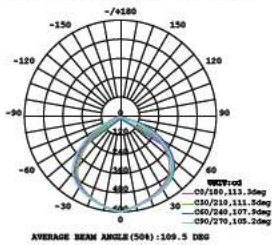

LUMINOUS INTENSITY DISTRIBUTION DIAGRAM