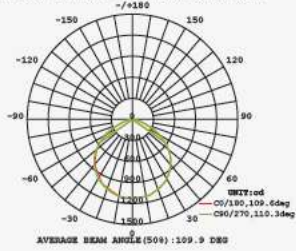

LUMINOUS INTENSITY DISTRIBUTION DIAGRAM

LUMINOUS INTENSITY DISTRIBUTION DIAGRAM

VT-31ST

SKU: 537 | 4000K DAY WHITE

SKU: 538 | 6400K WHITE

WATTS	LUMENS	BOX QTY.
30w	3000	4 pcs