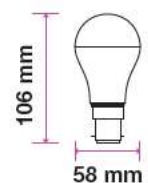

MODEL	WATTS	EQ.WATTS	LUMENS	BASE	SHAPE	BOX QTY.
VT-219	9w	60w	806	B22	A58	100 pcs

SKU: 270 | 3000K WARM WHITE