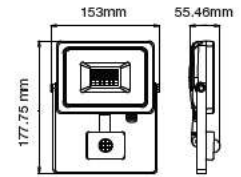

VT-20-S-W

SKU: 448 | 3000K WARM WHITE
SKU: 449 | 4000K DAY WHITE
SKU: 450 | 6400K WHITE

WATTS	LUMENS	BOX QTY.
20w	1600	20 pcs