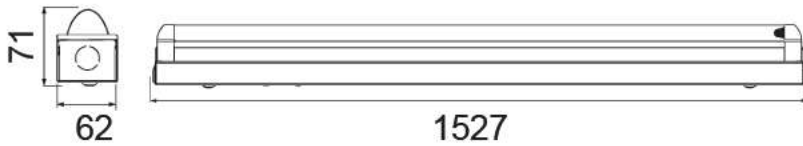

MODEL	WATTS	LUMENS	WEIGHT-KG	BOX QTY.
VT-8-53	50w	5000	2.06	10 pcs

SKU: 518 | 3IN1