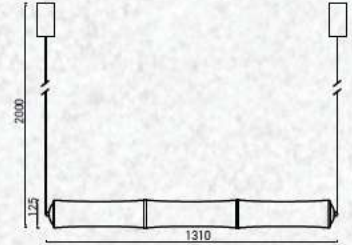

Designer Series Pendant-TRIAC Dimmable

52W VT-7072

SKU: 3979 -3000K Warm White 3800157636735

Voltage/Frequency:	AC:220-240V,50Hz
Luminous Flux:	3400lm
LED Type:	SMD
CRI:	>80
PF:	>0.9
Beam Angle:	120°

No. of LED:	300 pcs
Material :	PC
Unit GW :	3.5 kgs
Life Span:	30,000 Hours
Size :	1310x125x2000mm
Box Qty:	1Pcs