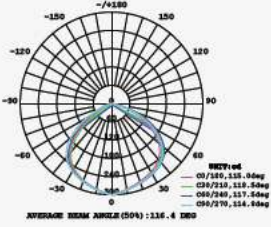

LUMINOUS INTENSITY DISTRIBUTION DIAGRAM