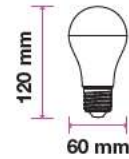

Beam Angle:	200°
Body Type:	Thermoplastic
Dimension:	60x120mm
Box Qty:	100 Pcs