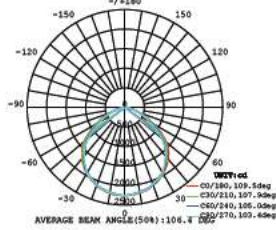

LUMINOUS INTENSITY DISTRIBUTION DIAGRAM