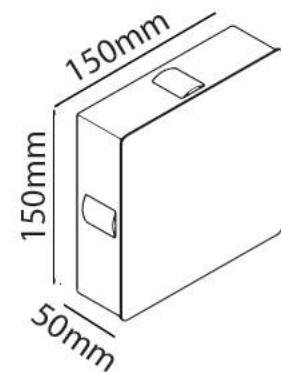

Square-IP65

4W VT-704

Sensor Compatible:	Yes
Voltage/Frequency:	AC:220-240V,50/60Hz
Luminous Flux:	440lm
IP Rating:	IP65
CRI:	>80

PF:	>0.5
Beam Angle:	4*60°
Body Type:	Aluminium+Acrylic
Dimension:	150x150x50mm
Box Qty:	20 Pcs