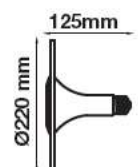

MODEL	WATTS	EQ.WATTS	LUMENS	BASE	BOX QTY.
VT-2318	18w	90w	1200	E27	18 pcs

SKU: 2784 | 3000K WARM WHITE
SKU: 2785 | 4000K DAY WHITE
SKU: 2786 | 6400K WHITE