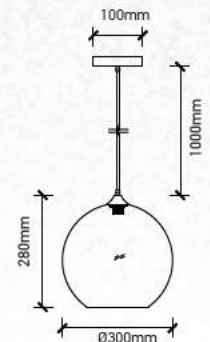

Amber Glass-Metal Series

Model:	VT-7303
SKU:	3866
EAN:	3800157620765
Size:	300x280x1000mm
Box Qty:	8Pcs
Material:	Glass+Metal