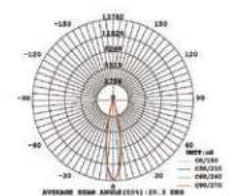

5 YEAR
WARRANTY