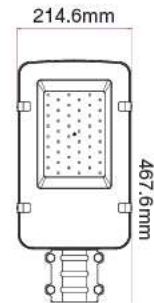

VT-50ST

SKU: 527 | 4000K DAY WHITE
SKU: 528 | 6400K WHITE

WATTS	LUMENS	BOX QTY.
50w	6000	4 pcs

120
Lumen/W