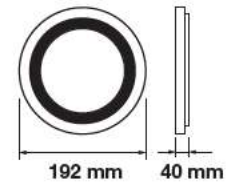

Body Type:	Aluminium
Dimension:	192x40mm
Box Qty:	20 Pcs