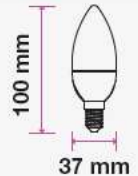

MODEL WATTS EQ.WATTS
VT-289 5.5w 40w
SKU: 858 | 3000K WARM WHITE

LUMENS BASE
470 E27

SHAPE
Candle

BOX QTY.
200 pcs