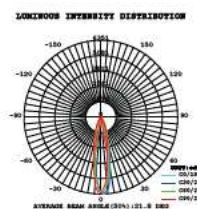

Sensor Compatible:	Yes	Beam Angle:	25°
Voltage/Frequency:	AC:100-240V,50/60Hz	Color of Fixture:	Black
Luminous Flux:	1800lm	Body Type:	Die Cast Aluminium
LED Type:	COB	Life span:	20,000 Hours
CRI:	>95	Dimension:	112x165x205mm
PF:	>0.9	Box Qty:	8 Pcs