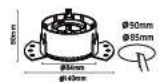

Fitting Round-GU10

Model No	VT-889
SKU:	8879
Base:	GU10
Material:	Aluminium
Shape:	Round
Color of Fixture:	White Frame+Chrome Reflector
Dimension:	ø140x50mm
Cutting Size:	ø85/90mm
EAN:	3800157648660
Box Qty:	50 Pcs