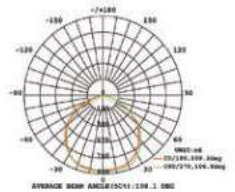

Sensor Compatible:	Yes
Voltage/Frequency:	AC:220-240V,50Hz
Luminous Flux:	8500lm
Color of Fixture:	Black
CRI:	>70
PF:	>0.9
IP Rating:	IP65
Beam Angle:	110°
Body Type:	Aluminium
Dimension:	330x271x33mm
Box Qty:	5 Pcs