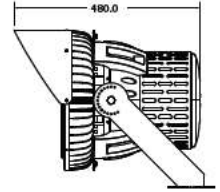

VT-501D

SKU: 493 | 5000K WHITE

WATTS	LUMENS	BEAM ANGLE	BOX QTY.
500w	67500	110°	1 pcs