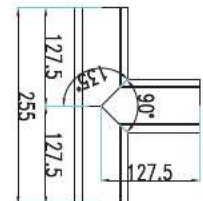

SILVER: SKU:392 | 4000K DAY WHITE
WHITE: SKU:391 | 4000K DAY WHITE

16W
VT-7-41-X