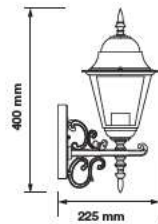

Wall Lamp
VT-760-B

SKU: 7519 3800157617789

Voltage:	AC:220-240V
Max.Watts:	60W
IP Rating:	IP44
Holder:	E27
Color of Fixture:	Matt Black
Body Type:	Aluminium+Glass
Size:	225x400x148mm
Box Qty:	12 Pcs