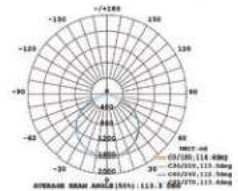

UFO-High Lumen-Meanwell Driver 100W VT-9107

SKU: 5588 - 6400K White 3800157622301

Sensor Compatible:	Yes
Voltage/Frequency:	AC:100-240V,50/60Hz
Luminous Flux:	13000lm
LED Type:	SMD
CRI:	>70
PF:	>0.9
Beam Angle:	90°
Body Type:	Die Cast Aluminium
IP Rating:	IP65
Dimension:	280x165mm
Box Qty:	4 Pcs

90° BEAM ANGLE

5 YEAR WARRANTY

1-10V DIMMABLE

IP65 RATING

UFO-High Lumen-Meanwell Driver 500W VT-9500

SKU: 5607 - 4000K Day White 3800157625050
SKU: 5608 - 6400K White 3800157625067

Sensor Compatible:	Yes
Voltage/Frequency:	AC:90-295V,50Hz
Luminous Flux:	65000lm
LED Type:	SMD
CRI:	>80
PF:	>0.9
Beam Angle:	120°
Body Type:	Die Cast Aluminium
IP Rating:	IP65
Dimension:	Ø360
Box Qty:	1 Pcs

120° BEAM ANGLE

5 YEAR WARRANTY

1-10V DIMMABLE

IP65 RATING

UFO-Highbay-120° 50W VT-9065-W

SKU: 5609 - 3000K Warm White 3800157626507
SKU: 5610 - 4000K Day White 3800157626514
SKU: 5611 - 6400K White 3800157626521

Sensor Compatible:	Yes
Voltage/Frequency:	AC:220-240V,50Hz
Luminous Flux:	4000lm
LED Type:	SMD
CRI:	>70
PF:	>0.9
Beam Angle:	120°
Body Type:	Die Cast Aluminium
IP Rating:	IP44
Dimension:	220x114mm
Box Qty:	8 Pcs

120° BEAM ANGLE