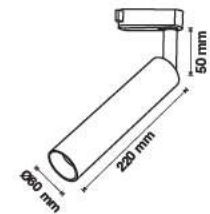

LED TRACKLIGHTS

4 Line Tracklights-White Body

A complete range of durable 7w to 20w 4-line LED track lights with aluminum body equipped with LED Chip by Samsung. These COB LEDs are also renowned for its high-CRI rating, perfect for retail lighting. Available in a stylish, clean white finish.

5 YEAR
WARRANTY*

- COB LED Type
- 30,000 hrs Lifespan
- 24° Beam Angle
- AC:220-240V,50Hz
- High CRI of > 90
- Aluminum Body

MODEL	WATTS	LUMENS	PF	CRI	BOX QTY.	BEAM ANGLE
VT-407-W	7w	490	>0.5	>90	40 pcs	24°

SKU: 350 | 3000K WARM WHITE
SKU: 351 | 4000K DAY WHITE
SKU: 352 | 5000K WHITE

MODEL	WATTS	LUMENS	PF	CRI	BOX QTY.	BEAM ANGLE
VT-415-W	15w	1200	>0.5	>90	40 pcs	24°

SKU: 356 | 3000K WARM WHITE
SKU: 357 | 4000K DAY WHITE
SKU: 358 | 5000K WHITE

MODEL	WATTS	LUMENS	PF	CRI	BOX QTY.	BEAM ANGLE
VT-420-W	20w	1600	>0.9	>90	40 pcs	24°

SKU: 362 | 3000K WARM WHITE
SKU: 363 | 4000K DAY WHITE
SKU: 364 | 5000K WHITE