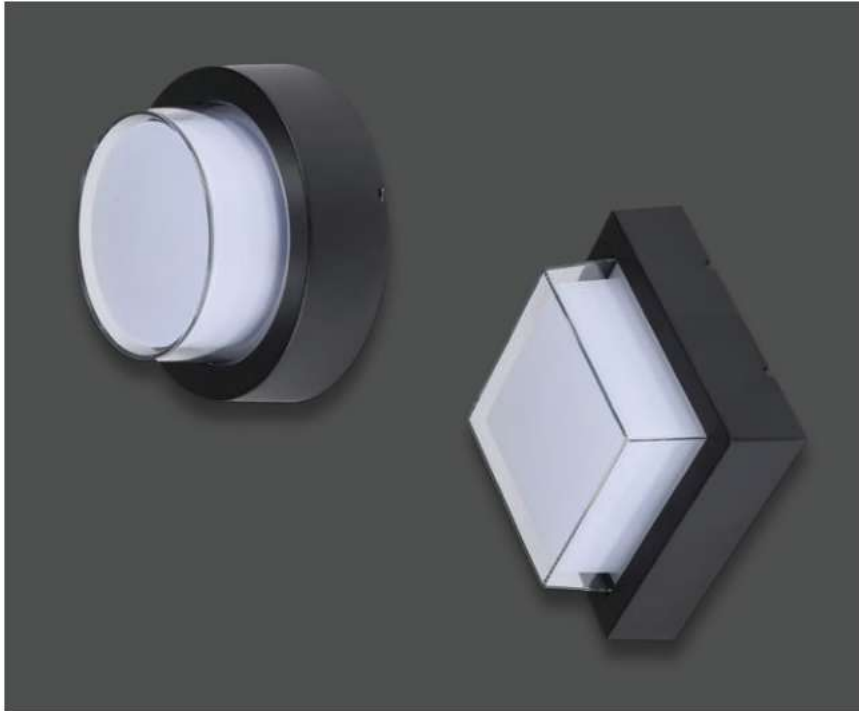

LED Wall Lights
7W VT-831-RD