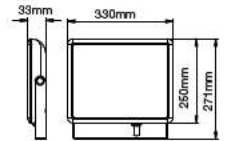

E Series-Black Body
100W VT-40101B

SKU: 5964 - 3000K Warm White 3800157625579
SKU: 5965 - 4000K Day White 3800157625586
SKU: 5966 - 6500K White 3800157625593