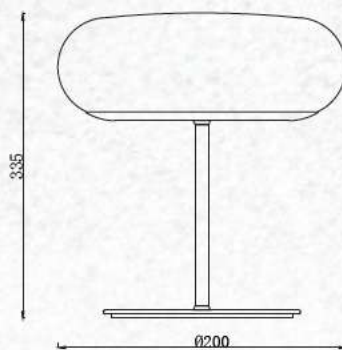

Table Lamps

12W VT-7204

SKU: 40071 - 3000K Warm White 3800157640558

Voltage/Frequency:	AC:220-240V
Luminous Flux:	1200lm
LED Type:	SMD
CRI:	>80
PF:	>0.9
Beam Angle:	120°
No. of LED:	72 pcs
Material:	PC + Iron
Unit GW:	0.483 kgs
Life Span:	30,000 Hours
Size:	Ø200x335mm
Box Qty:	6Pcs