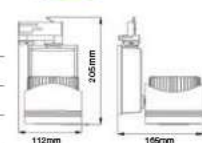

Sensor Compatible:	Yes	Beam Angle:	25°
Voltage/Frequency:	AC:100-240V,50/60Hz	Color of Fixture:	Black
Luminous Flux:	1800lm	Body Type:	Die Cast Aluminium
LED Type:	COB	Life span:	20,000 Hours
CRI:	>95	Dimension:	112x165x205mm
PF:	>0.9	Box Qty:	8 Pcs