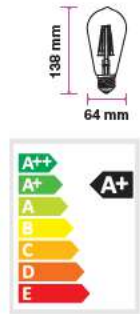

8W VT-1968

SKU: 4421 - 2200K Warm White 3800157606356

EQ. Watts:	60w
Voltage/Frequency:	AC:220-240V,50Hz
Luminous Flux:	700lm
Commercial Type:	ST64

LED Type:	Filament
CRI:	>80
PF:	>0.5
Base:	E27

Beam Angle:	300°
Body Type:	Glass
Dimension:	64x138mm
Box Qty:	50 Pcs

Amber Cover - Filament-Globe-E27