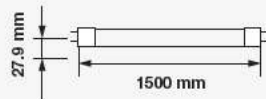

MODEL   WATTS   EQ.WATTS   LUMENS   WEIGHT-KG   BOX QTY.

VT-151   22w   58w   2000   0.2572   25 pcs

SKU: 656 | 3000K WARM WHITE
SKU: 657 | 4000K DAY WHITE
SKU: 658 | 6400K WHITE