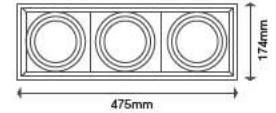

AR111-Accessories

Model No: VT-7223-B
SKU: 3583
Base: 3XAR111
Material: Aluminium
Color of Fixture: Black

Dimension: 475x174mm
Cutting Size: 168x455mm
EAN: 3800157607087
Box Qty: 12 Pcs