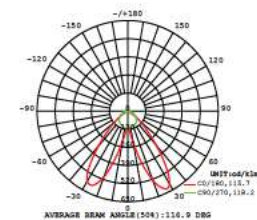

LINEAR MASTER TRUNKING
SKU: 1362 | 4000K DAY WHITE

DOUBLE ASYMMETRIC
LENS

DIMMABLE