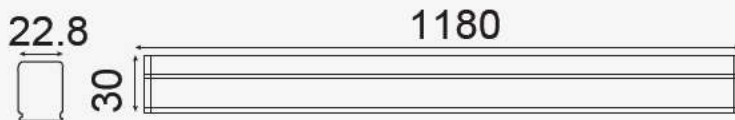

MODEL	WATTS	LUMENS	WEIGHT-KG	BOX QTY.
VT-125	16w	1440	0.16	25 pcs

SKU: 695 | 3000K WARM WHITE
SKU: 696 | 4000K DAY WHITE
SKU: 697 | 6400K WHITE