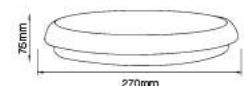

Slim Domelight with Emergency+Sensor

- AC:220-240V,50/60Hz
- 110° Beam Angle
- SMD LED chip type
- Body Material - PC
- 30,000 Life Hours
- CRI >80
- IP Rating IP65
- > 3 Hours emergency operation time
- Battery type -Ni-Cd 9.6V,1.0Ah
- Battery Charging Current - 60mA
- Battery Discharge Current - 200mA
- Microwave Sensor
- 3-6m detection distance
- 10mx6m detection range
- 360°Ceiling/120°Wall Mounted
- 0.5-3m/s detection motion speed
- 30s, 40s, 50s customized (time delay)
- Daylight sensor -Day: 7-20LUX
- Dimmable - Yes, 0, 10%,20% optional
- Manual Override
- Standby - 0s, 10s, 10m optional

3 YEAR
WARRANTY*

3in1
Bulkhead
Emergency Battery Backup
Microwave Sensor

MODEL	WATTS	LUMENS	BOX QTY.	SKU: 823 | 4000K DAY WHITE
VT-12SES	14w	1440	10 pcs