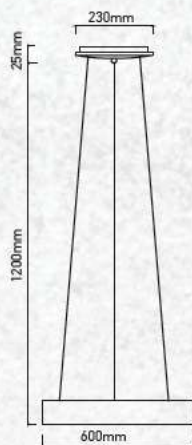

Pendant Light-Black

30W VT-32-1-B Built In **LED**

SKU: 3996-3000K Warm White 3800157638814

Voltage/Frequency:	AC:220-240V,50Hz
Luminous Flux:	2250lm
LED Type:	SMD
CRI:	>80
PF:	>0.9
Beam Angle:	120°
No. of LED:	180 pcs
Material :	Iron+Acrylic
Unit GW :	4.3 Kg
Life Span:	30,000 Hours
Size :	600mm
Box Qty:	1Pcs