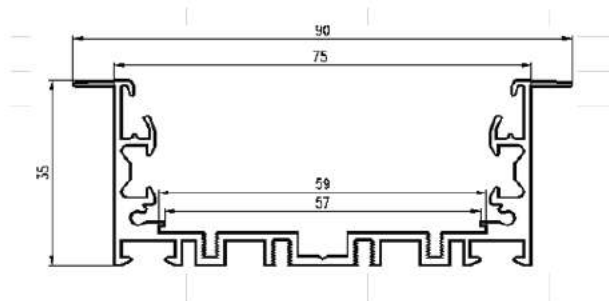

LINKABLE
UP TO 12 METERS TOGETHER

LED RECESSED LINEAR

Our new range of linear lights are also available for recessed installation, complete with necessary accessories for a seamless & continuous lighting system. Perfect replacement for traditional and inefficient linear lighting fixtures with the efficient LED provided by Samsung.

- 30,000 hrs Lifespan
- AC:200-240V,50/60Hz
- Linkable with connectors
- Aluminum Body

5 YEAR
WARRANTY*

WHITE VT-7-42-W

SKU:382 | 4000K DAY WHITE

WATTS	LUMENS	SIZE
40w	4000	1211x90x35mm