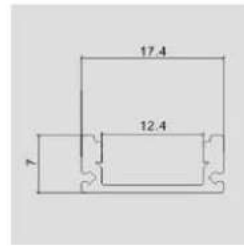

Box Qty. 180 Pcs

Aluminium Profiles-Milky

Model No:	VT-8113
SKU:	3355
Dimension:	2000x17.4x7mm
Color of Fixture:	Milky
EAN:	3800157636834

Aluminium Profiles-White Housing

Model No:	VT-8113-W
SKU:	3365
Dimension:	2000x17.4x7mm
Color of Fixture:	White
EAN:	3800157640152