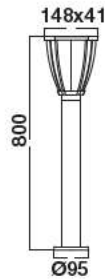

Pole Lamp

VT-839

SKU: 8629

3800157652513

Voltage:	AC:220-240V,50Hz
Max.Watts:	40w
IP Rating:	IP44
Holder:	E27
Color of Fixture:	Dark Grey
Body Type:	Stainless Steel+PC
Size:	Ø148X800mm
Box Qty:	6 Pcs