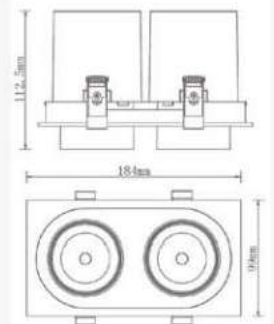

VT-436

NEW

SKU: 20050 | 4000K DAY WHITE

WATTS	LUMENS	BOX QTY.
2x18w	2900	10 pcs