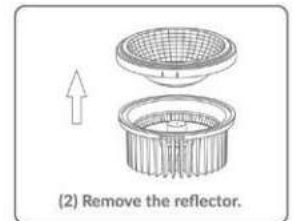

Instructions to change the reflector

AR111 Downlight

20w VT-1121

- SKU: 2792 | 3000K Warm White | 3800157650090
- SKU: 2793 | 4000K Day White | 3800157650106
- SKU: 2794 | 6400K White | 3800157650113

EQ. Watts:	130w
Voltage/Frequency:	AC:220-240V,50Hz
Luminous Flux:	1800lm
LED Type:	COB
CRI:	>80
PF:	>0.9

Base:	N/A
Beam Angle:	40°/20°
Body Type:	Die Cast Aluminium
Dimension:	Ø111x53mm
Box Qty:	50 Pcs