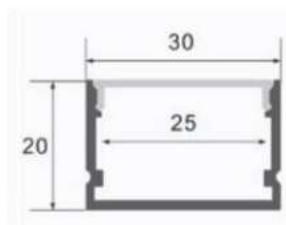

with 30 mm wide,
Perfect for double
row LED Strip

Aluminium Profiles-Milky

Model No:	VT-8118
SKU:	3371
Dimension:	2000x30x20mm
Color of Fixture:	Milky
EAN:	3800157648431
Box Qty.	50 Pcs