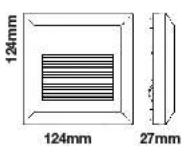

Sensor Compatible:	Yes
Voltage/Frequency:	AC:100-240V,50/60Hz
Luminous Flux:	60lm
LED Type:	SMD
CRI:	>80
PF:	>0.5

Beam Angle:	55°
Body Type:	PC
Color of Fixture:	White
Shape:	Square
Dimension:	124x124x27mm
Cutting Size:	N/A
Box Qty:	50 Pcs