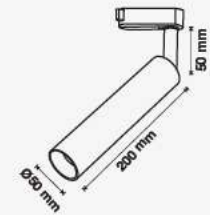

MODEL	WATTS	LUMENS	PF	CRI	BOX QTY.	BEAM ANGLE
VT-420-B	20w	1400	>0.9	>90	40 pcs	24°

SKU: 365 | 3000K WARM WHITE
SKU: 366 | 4000K DAY WHITE
SKU: 367 | 5000K WHITE