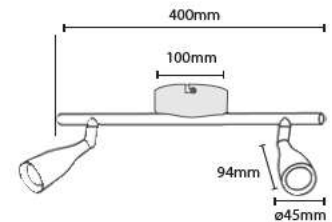

Black VT-805-B

SKU: 8263 - 3000K Warm White
SKU: 8265 - 4000K Day White

Single Head

4.5W

Sensor Compatible:	Yes
Voltage/Frequency:	AC:220-240V,50/60Hz
Luminous Flux:	360lm
IP Rating:	IP20
CRI:	>80

PF:	>0.5
Beam Angle:	100°
Body Type:	Plastic+Metal
Dimension:	100x94x45mm
Box Qty:	12 Pcs