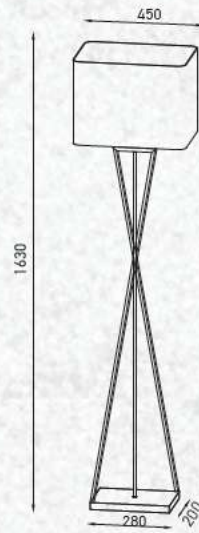

Floor Lamps

VT-7912

SKU:	40401
Watts:	Max 60W
Material:	Fabric+Metal
Base:	E27
Color:	Ivory+Black
Input Power:	AC:220-240V,50Hz
EAN:	3800157648547
Size:	450x300x1630mm
Box Qty:	1Pcs