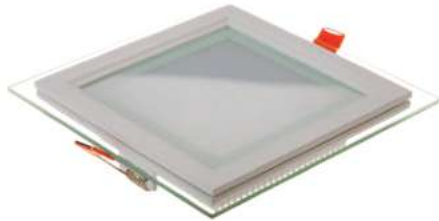

Glass Panel-Square
18w VT-1881G SQ

SKU: 4746 - 3000K Warm White 3800230622952
SKU: 6280 - 4000K Day White 3800157615785
SKU: 4745 - 6400K White 3800230622945

Cutting Size:
145x145mm