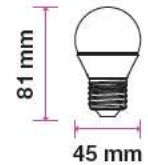

LED PLASTIC BULBS
G45 | P45

5 YEAR
WARRANTY*

MODEL	WATTS	EQ.WATTS	LUMENS	BASE	SHAPE	BOX QTY.
VT-246	5.5w	40w	470	E27	G45	200 pcs
SKU: 174	| 3000K WARM WHITE					
SKU: 175	| 4000K DAY WHITE					
SKU: 176	| 6400K WHITE					

MODEL	WATTS	EQ.WATTS	LUMENS	BASE	SHAPE	BOX QTY.
VT-283	5.5w	40w	470	E27	G45	200 pcs
SKU: 857	| 3000K WARM WHITE					

MODEL	WATTS	EQ.WATTS	LUMENS	BASE	SHAPE	BOX QTY.
VT-290	7w	45w	600	E27	G45	200 pcs
SKU: 866	| 3000K WARM WHITE					
SKU: 867	| 4000K DAY WHITE					
SKU: 868	| 6400K WHITE					

MODEL	WATTS	EQ.WATTS	LUMENS	BASE	SHAPE	BOX QTY.
VT-236	5.5w	40w	470	E14	P45	200 pcs
SKU: 168	| 3000K WARM WHITE					
SKU: 169	| 4000K DAY WHITE					
SKU: 170	| 6400K WHITE					

MODEL	WATTS	EQ.WATTS	LUMENS	BASE	SHAPE	BOX QTY.
VT-282	5.5w	40w	470	E14	P45	200 pcs
SKU: 856	| 3000K WARM WHITE					

MODEL	WATTS	EQ.WATTS	LUMENS	BASE	SHAPE	BOX QTY.
VT-270	7w	45w	600	E14	P45	200 pcs
SKU: 863	| 3000K WARM WHITE					
SKU: 864	| 4000K DAY WHITE					
SKU: 865	| 6400K WHITE