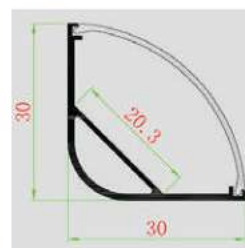

Aluminium Profiles-Milky-Set

Model No:	VT-8105
SKU:	3363
Dimension:	2000mm
Color of Fixture:	Milky
EAN:	3800157637039
Box Qty.	30 Pcs