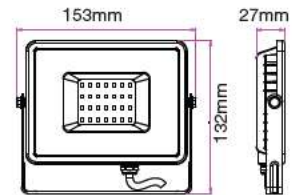

VT-20-G

- SKU: 445 | 3000K WARM WHITE
- SKU: 446 | 4000K DAY WHITE
- SKU: 447 | 6400K WHITE

WATTS	LUMENS	BOX QTY.
20w	1600	20 pcs