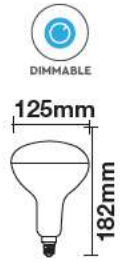

SpecialBulbs

Filament-R125-E27

8W VT-2198D

SKU: 7468 - 6500K White 3800157639187
SKU: 7466 - 2700K Warm White 3800157639163
SKU: 7467 - 4000K Day White 3800157639170

EQ. Watts:	50w
Voltage/Frequency:	AC:220-240V,50Hz
Luminous Flux:	600lm
Commercial Type:	R125

LED Type:	Filament
CRI:	>80
PF:	>0.5
Base:	E27

Beam Angle:	110°
Body Type:	Glass
Dimension:	125x182mm
Box Qty:	24 Pcs

DIMMABLE