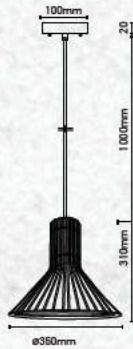

NEW

Wooden Pendant

Model: VT-3350
SKU: 40511
EAN: 3800157655125
Size: Ø350xH310mm
Box Qty: 4Pcs
Material: Wooden

NEW

Wooden Pendant

Model: VT-2450
SKU: 40521
EAN: 3800157655132
Size: Ø250xH450mm
Box Qty: 4Pcs
Material: Wooden

NEW

Wooden Pendant

Model: VT-3200
SKU: 40531
EAN: 3800157655149
Size: Ø330xH220mm
Box Qty: 8Pcs
Material: Wooden

NEW

Wooden Pendant

Model: VT-4280
SKU: 40541
EAN: 3800157655156
Size: Ø440xH280mm
Box Qty: 1Pcs
Material: Wooden