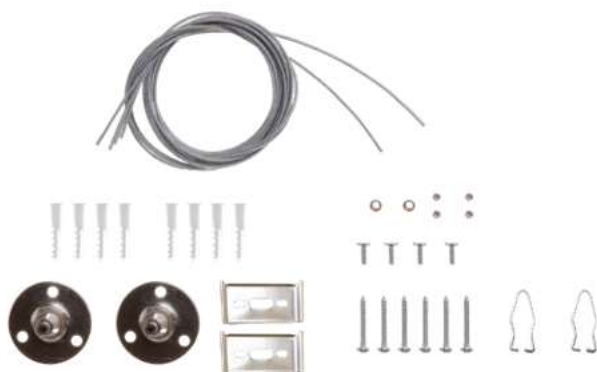

Waterproof Fitting 48W VT-1548

SKU: 6184 - 4500K Day White 3800157602389
SKU: 6185 - 6000K White 3800157602396

Voltage/Frequency:	AC:200-240V,50/60Hz
Luminous Flux:	3840lm
LED Type:	SMD
CRI:	>70

PF:	>0.7
Beam Angle:	120°
Body Type:	Plastic+ABS
On/Off:	>10,000

Life span:	20,000 Hours
Gross weight:	1.86 kg
Dimension:	1480x76x66mm
Box Qty:	12 Pcs