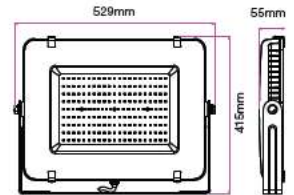

VT-300-W

SKU: 486 | 4000K DAY WHITE
SKU: 487 | 6400K WHITE

WATTS	LUMENS	BOX QTY.
300w	24000	2 pcs

① METER WIRE