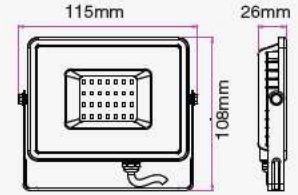

VT-10-B

SKU: 424 | 3000K WARM WHITE
SKU: 425 | 4000K DAY WHITE
SKU: 426 | 6400K WHITE

WATTS	LUMENS	BOX QTY.
10w	800	20 pcs