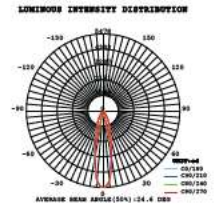

Sensor Compatible:	Yes	Beam Angle:	25°
Voltage/Frequency:	AC:100-240V,50/60Hz	Color of Fixture:	Black
Luminous Flux:	2300lm	Body Type:	Die Cast Aluminium
LED Type:	COB	Life span:	20,000 Hours
CRI:	>95	Dimension:	123x165x218mm
PF:	>0.9	Box Qty:	8 Pcs