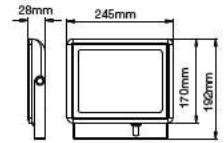

IP65
RATING

E Series-White Body

100W VT-40101W

SKU: 5967 - 3000K Warm White 3800157625609
SKU: 5968 - 4000K Day White 3800157625616
SKU: 5969 - 6500K White 3800157625623

Sensor Compatible:	Yes
Voltage/Frequency:	AC:220-240V,50/60Hz
Luminous Flux:	8500lm
Color of Fixture:	White
CRI:	>70
PF:	>0.9
IP Rating:	IP65
Beam Angle:	110°
Body Type:	Aluminium
Dimension:	330x271x33mm
Box Qty:	5 Pcs