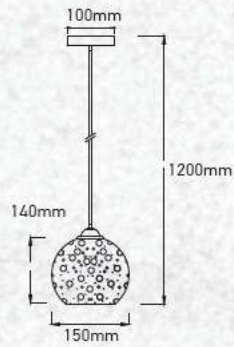

3D Glass-Black Canopy

Model:	VT-7015
SKU:	3830
EAN:	3800157616652
Size:	150x140x1200mm
Box Qty:	10Pcs
Material:	Glass