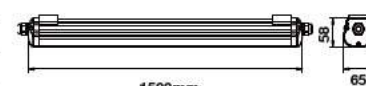

1500mm

58

65