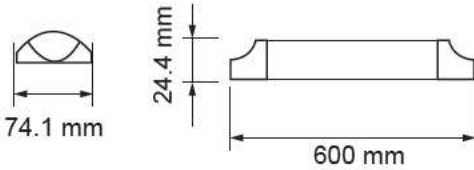

MODEL	WATTS	LUMENS	WEIGHT-KG	BOX QTY.
VT-8-20	20w	2400	0.42	10 pcs

SKU: 662 | 3000K WARM WHITE
SKU: 663 | 4000K DAY WHITE
SKU: 664 | 6400K WHITE

MODEL	WATTS	LUMENS	WEIGHT-KG	BOX QTY.
VT-8-40	40w	4800	0.84	10 pcs

SKU: 665 | 3000K WARM WHITE
SKU: 666 | 4000K DAY WHITE
SKU: 667 | 6400K WHITE