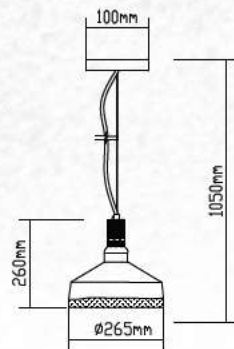

Concrete-Acrylic

Model:	VT-7291
SKU:	3854
EAN:	3800157619035
Size:	265x260x1050mm
Box Qty:	4Pcs
Material:	Concrete+Wood