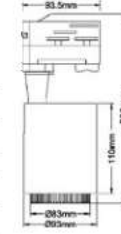

Tracklights-Color Changing
18W VT-4718-W

SKU: 1410 - 3 IN 1 3800157629324

CCT Adjustable
2800K/4000K/6000K

Lens Angle Adjustable
20°-60°

Triac Dimmable

Sensor Compatible:	Yes
Voltage/Frequency:	AC:220-240V,50/60Hz
Luminous Flux:	1450lm
LED Type:	COB
CRI:	>95
PF:	>0.9

Beam Angle:	20° - 60° (Adjustable)
Color of Fixture:	White
Body Type:	Aluminium
Life span:	30,000 Hours
Dimension:	Ø93x93.5x230mm
Box Qty:	20 Pcs

5 YEAR
WARRANTY