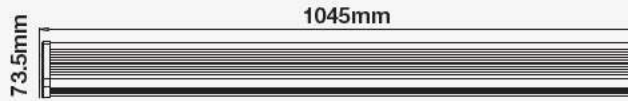

120
 Lumen/W

LED CANOPY LIGHTING

A specialized addition to V-TAC's current roster of innovative LED lighting solutions, the LED canopy light with Samsung LED is precisely designed for petrol stations. It has a slim design that is suitable for recessed or surface-mounted installation. This canopy is aluminum-made, having a tough exterior made to withstand extreme temperature or UV conditions.