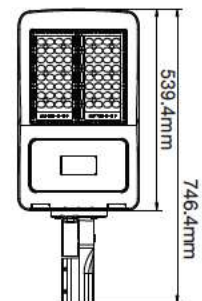

INVENTRONICS DRIVER

140
Lumen/W