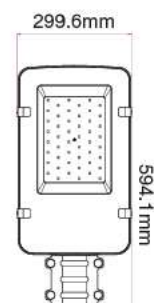

VT-150ST

SKU: 531 | 4000K DAY WHITE
SKU: 532 | 6400K WHITE

WATTS	LUMENS	BOX QTY.
150w	18000	2 pcs

120
Lumen/W