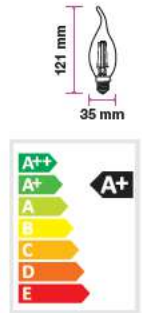

Beam Angle:	300°
Body Type:	Glass
Dimension:	35x121mm
Box Qty:	100 Pcs

Amber Cover - Filament-Candle-E14

4W VT-1948

SKU: 7115 - 2200K Warm White 3800157609906

EQ. Watts:	35w
Voltage/Frequency:	AC:220-240V, 50Hz
Luminous Flux:	350lm
Commercial Type:	Candle