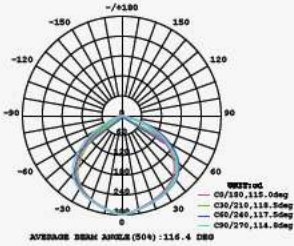

LUMINOUS INTENSITY DISTRIBUTION DIAGRAM