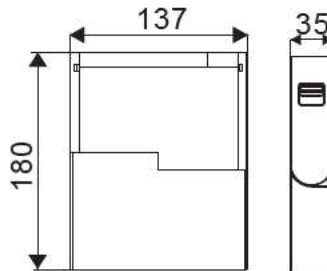

Magnetic Linear Track Light

10W VT-4210

SKU: 7962 - 3000K Warm White 3800157652803
SKU: 7963 - 4000K Day White 3800157652810

Voltage/Frequency:	DC:24V	Beam Angle:	30°
Luminous Flux:	700lm	Body Type:	Aluminium
LED Type:	SMD	Life span:	30,000 Hours
CRI:	>90	Dimension:	137x35x180mm
Color of Fixture:	Black	Box Qty:	16 PCS

3 YEAR WARRANTY

UGR<19

Magnetic Linear Track Light

20W VT-4220

SKU: 7964 - 3000K Warm White 3800157652827
SKU: 7965 - 4000K Day White 3800157652834

Voltage/Frequency:	DC:24V	Beam Angle:	30°
Luminous Flux:	1200lm	Body Type:	Aluminium
LED Type:	SMD	Life span:	30,000 Hours
CRI:	>90	Dimension:	270x35x180mm
Color of Fixture:	Black	Box Qty:	8 PCS

3 YEAR WARRANTY

UGR<19