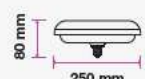

MODEL	WATTS	EQ.WATTS	LUMENS	BASE	SHAPE	BOX QTY.
VT-235	36w	170w	2900	E27	F250	20 pcs
SKU: 219 | 3000K WARM WHITE SKU: 220 | 4000K DAY WHITE SKU: 221 | 6400K WHITE