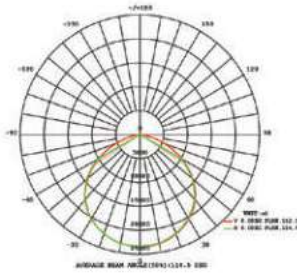

VT-501D

SKU: 493 | 5000K WHITE

WATTS	LUMENS	BEAM ANGLE	BOX QTY.
500w	67500	110°	1 pcs