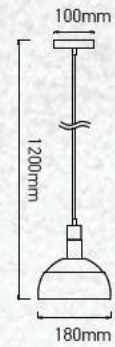

Pendant-Aluminium Shade-Blue

Model:	VT-7100-BL
SKU:	3925
EAN:	3800157626200
Size:	180x100x1200mm
Box Qty:	12Pcs
Material:	Plastic+Aluminium