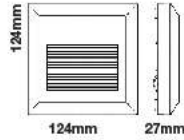

Beam Angle:	55°
Body Type:	PC
Color of Fixture:	White
Shape:	Square
Dimension:	124x124x27mm
Cutting Size:	N/A
Box Qty:	50 Pcs

Step Light-Square-IP65
2W VT-1152-B

SKU: 1323 - 3000K Warm White 3800157620512
SKU: 1322 - 4000K Day White 3800157620505