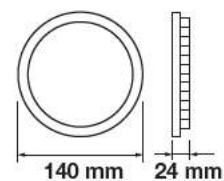

Body Type:	Aluminium+Satin Nickel
Dimension:	Ø140x24mm
Box Qty:	40 Pcs