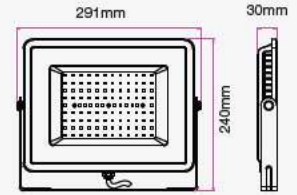

① METER WIRE

LUMINOUS INTENSITY DISTRIBUTION DIAGRAM

VT-150-B

- SKU: 475 | 3000K WARM WHITE
- SKU: 476 | 4000K DAY WHITE
- SKU: 477 | 6400K WHITE

WATTS	LUMENS	BOX QTY.
150w	12000	2 pcs

① METER WIRE

LUMINOUS INTENSITY DISTRIBUTION DIAGRAM