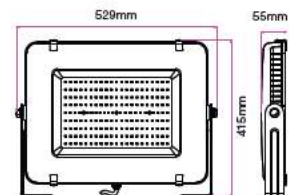

VT-300-B

- SKU: 422 | 4000K DAY WHITE
- SKU: 423 | 6400K WHITE

WATTS	LUMENS	BOX QTY.
300w	24000	2 pcs