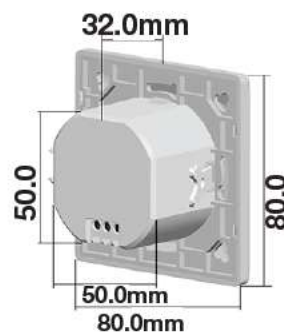

Microwave Sensor

VT-8023

SKU: 6083 3800157608039

Sensor Type:	Microwave
Colour:	White
Detection Range:	180°
Voltage:	AC:220-240V,50/60Hz
Detection Distance:	5m-15m(adjustable)
Rated Load:	Max 300W(LED)
Ambient Light:	<3-2000LUX(adjustable)
Body Type:	Plastic
IP Rating:	IP20
Dimension:	80x80x32mm
Time Delay:	10 sec to 12 min (adjustable)
Box Qty:	100 Pcs