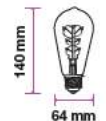

EQ. Watts:	30w
Voltage/Frequency:	AC:220-240V,50/60Hz
Luminous Flux:	300lm
Commercial Type:	ST64

LED Type:	Filament
CRI:	>80
PF:	>0.5
Base:	E27

Beam Angle:	300°
Body Type:	Glass
Dimension:	64x140mm
Box Qty:	100 Pcs