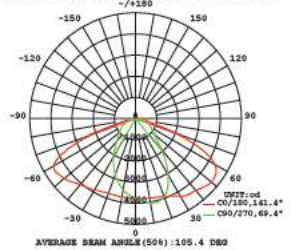

VT-121ST

SKU: 533 | 4000K DAY WHITE

SKU: 534 | 6400K WHITE

WATTS	LUMENS	BOX QTY.
120w	12000	2 pcs