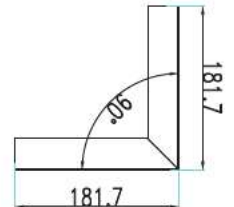

SILVER: SKU:390 | 4000K DAY WHITE
WHITE: SKU:389 | 4000K DAY WHITE

14W
VT-7-41-T