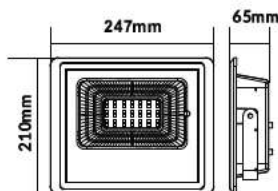

16W Solar Panel with LED Floodlight

VT-40W

SKU: 8574 - 4000K Day White 3800157645591
SKU: 94008 - 6000K White 3800157646751

Battery:	10000mAh
Voltage/Frequency:	DC:3.2V
Luminous Flux:	1050lm
Color of Fixture:	Black
Charging Time:	4 Hours
Working Time:	8 Hours
IP Rating:	IP65
Beam Angle:	120°
CRI:	>70
Body Type:	Aluminium
Dimension:	247x65x210mm
Box Qty:	6Pcs