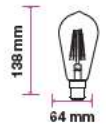

EQ. Watts:	25w
Voltage/Frequency:	AC:220-240V,50Hz
Luminous Flux:	350lm
Commercial Type:	ST64

LED Type:	Filament
CRI:	>80
PF:	>0.5
Base:	B22

Beam Angle:	300°
Body Type:	Glass
Dimension:	64x138mm
Box Qty:	100 Pcs