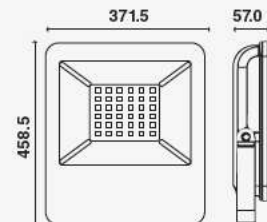

*Super***BRIGHT**
160
LUMENS/W