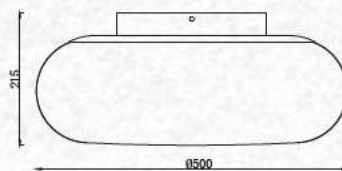

Ceiling Lamp-TRIAC Dimmable

40W VT-7503

SKU: 40061 - 3000K Warm White 3800157640541

Voltage/Frequency: AC:220-240V

Luminous Flux: 3100lm

LED Type: SMD

CRI: >80

PF: >0.9

Beam Angle: 120°

No. of LED: 216 pcs

Material: PC + Iron

Unit GW: 3.8 kgs

Life Span: 30,000 Hours

Size: ø500x215mm

Box Qty: 1Pcs