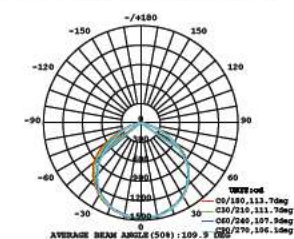

LUMINOUS INTENSITY DISTRIBUTION DIAGRAM