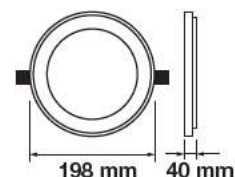

Emergency Pack: Available
Voltage/Frequency: AC:100-240V,50/60Hz
Luminous Flux: 1260lm
Beam Angle: 120°

LED Type: SMD

CRI: >80

PF: >0.9

Shape: Round

Body Type: Aluminium+Glass

Dimension: Ø198x40mm

Box Qty: 20 Pcs