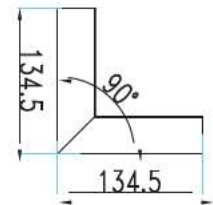

: SKU:396 | 4000K DAY WHITE

12W
VT-7-42-LW