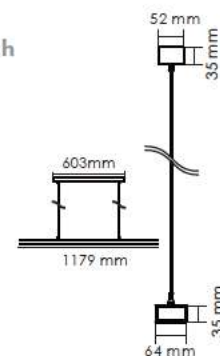

WATTS

UP 30w

DOWN 30w

LUMENS

UP-3300

DOWN-3300

SIZE

1179x64x35mm