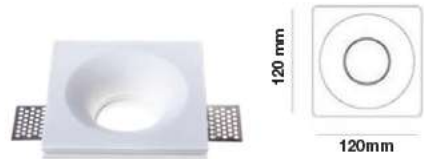

Fitting-Square-GU10

Model No	VT-714
SKU:	3674
Base:	GU10
Material:	Gypsum
Shape:	Square
Color of Fixture:	White
Dimension:	120x120x45mm
Cutting Size:	123x123mm
EAN:	3800157625180
Box Qty:	24 Pcs