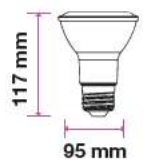

MODEL	WATTS	EQ.WATTS	LUMENS	BASE	SHAPE	BOX QTY.
VT-230	11w	95w	825	E27	PAR30	30 pcs

- SKU: 153 | 3000K WARM WHITE
- SKU: 154 | 4000K DAY WHITE
- SKU: 155 | 6400K WHITE