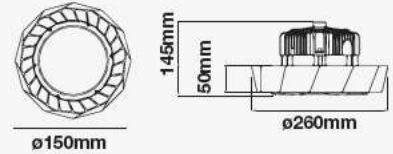

MODEL	WATTS	LUMENS	BEAM ANGLE	BOX QTY.
VT-9-106	100w	12000	120°	1 pcs

SKU:585 | 4000K DAY WHITE

DALI
Dimming

120
Lumen/W