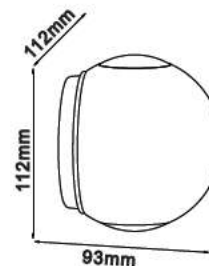

Round Light
6W VT-836

Sensor Compatible:	Yes
Voltage/Frequency:	AC:220-240V,50/60Hz
Luminous Flux:	660lm
IP Rating:	IP65
CRI:	>80

PF:	>0.5
Beam Angle:	Up-Down 90°
Body Type:	Aluminium
Dimension:	112x112x93mm
Box Qty:	20 Pcs