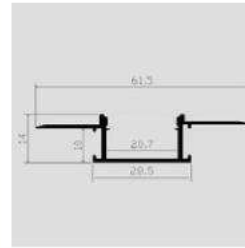

Aluminium Profiles-Milky-Set

Model No:	VT-8101
SKU:	3359
Dimension:	2000mm
Color of Fixture:	Milky
EAN:	3800157636995
Box Qty.	30 Pcs