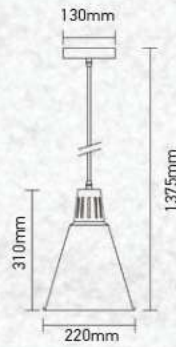

Aluminum-Sand finish-Black

Model:	VT-7520-B
SKU:	3700
EAN:	3800157610735
Size:	220x310x1375mm
Box Qty:	4Pcs
Material:	Aluminium+ Sand Finish