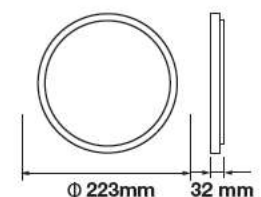

Cutting Size: 75-200mm