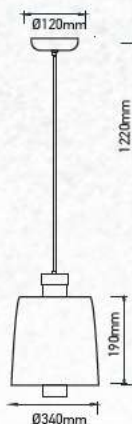

Size: Ø340xH190mm

Box Qty: 4Pcs

Pendant Light-White Lamp Shade

7W VT-7666-WH Built In **LED**

SKU: 3939 - 3000K Warm White 3800157629003
SKU: 3933 - 4000K Day White 3800157626613

Voltage/Frequency: AC:220-240V,50Hz