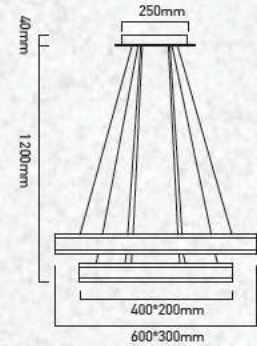

No. of LED:	600 pcs
Material :	Aluminium+Acrylic
Unit GW :	4.7 Kg
Life Span:	25,000 Hours
Size :	600/400
Box Qty:	1Pcs

Coffee Chandelier-2 Step-Dimmable

115W VT-101-2-C

Built In LED

SKU: 3988 - 3000K Warm White