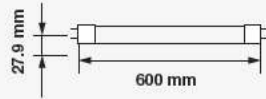

MODEL   WATTS   EQ.WATTS   LUMENS   WEIGHT-KG   BOX QTY.

VT-061   10w   18w   850   0.1264   25 pcs

SKU: 650 | 3000K WARM WHITE
SKU: 651 | 4000K DAY WHITE
SKU: 652 | 6400K WHITE