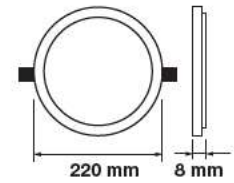

Emergency Pack:	Available
Voltage/Frequency:	AC:85-265V,50/60Hz
Luminous Flux:	2900lm
Beam Angle:	120°

LED Type:	SMD
CRI:	>80
PF:	>0.9
Shape:	Round

Body Type:	Aluminium
Dimension:	Ø220x8mm
Box Qty:	40 Pcs