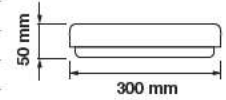

Sensor Compatible:	Yes
Voltage/Frequency:	AC:100-240V,50/60Hz
Luminous Flux:	2000lm
IP Rating:	IP44
CRI:	>80
PF:	>0.9

Beam Angle:	110°
Color of Fixture:	White
Body Type:	PC
Shape:	Square
Dimension:	300x300x50mm
Box Qty:	10 Pcs