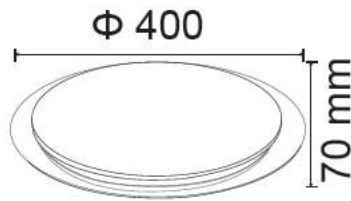

Sensor Compatible:	Yes
Voltage/Frequency:	AC:175-265V,50/60Hz
Luminous Flux:	2800lm
IP Rating:	IP20
CRI:	>80
PF:	>0.6

Beam Angle:	120°
Color of Fixture:	White
Body Type:	PC+Metal
Shape:	Round
Dimension:	D:467x70mm
Box Qty:	10 Pcs

**DIMMABLE
WITH REMOTE**

**CCT CHANGING
With Remote Control**