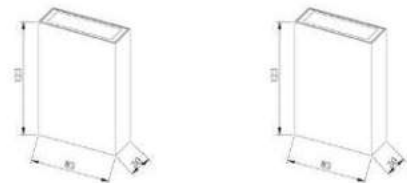

LED Wall Lights
4W VT-844-B

Sensor Compatible:	Yes
Voltage/Frequency:	AC:220-240V,50/60Hz
Luminous Flux:	150lm
IP Rating:	IP65
CRI:	>80

PF:	>0.4
Beam Angle:	41°
Body Type:	Nylon
Dimension:	83x123x30mm
Box Qty:	10 Pcs