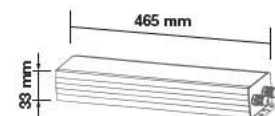

Color of Fixture:	Silver
Body Type:	Aluminium
Size:	465x52x33mm
Emergency switch on time:	< 1s
Box Qty:	12 Pcs