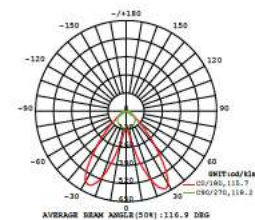

LINEAR FOLLOW TRUNKING
SKU: 1365 | 4000K DAY WHITE