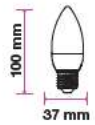

Bulbs-Candle-E27

5.5W VT-1821N

SKU: 43421 - 2700K Warm White 3800157624381
SKU: 43431 - 4000K Day White 3800157624398
SKU: 43441 - 6400K White 3800157624404

EQ. Watts:	40w
Voltage/Frequency:	AC:220-240V,50Hz
Luminous Flux:	470lm
Commercial Type:	Candle

LED Type:	SMD
CRI:	>80
PF:	>0.5
Base:	E27

Beam Angle:	200°
Body Type:	ThermoPlastic
Dimension:	37x100mm
Box Qty:	200 Pcs