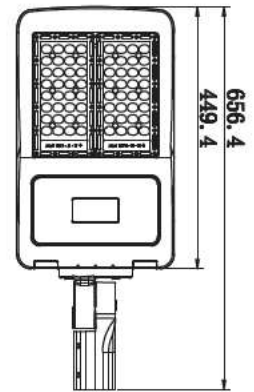

VT-103ST

SKU: 954 | 5700K WHITE

WATTS	LUMENS	BOX QTY.
100w	14000	2 pcs

INVENTRONICS
DRIVER