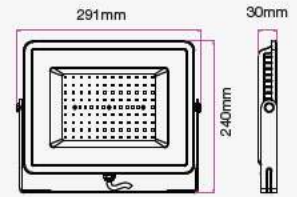

VT-100-G

SKU: 472 | 3000K WARM WHITE
SKU: 473 | 4000K DAY WHITE
SKU: 474 | 6400K WHITE

WATTS	LUMENS	BOX QTY.
100w	8000	4 pcs