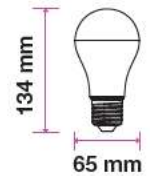

NEW

Thermoplastic Bulb

6.5W VT-2307

SKU: 2806 - 3000K WARM WHITE
SKU: 2807 - 4000K DAY WHITE
SKU: 2808 - 6400K WHITE

5 YEAR WARRANTY

SuperBRIGHT
160
LUMENS/W

EQ. WATTS: 75w
VOLTAGE/FREQUENCY: AC:220-240V, 50Hz
LUMINOUS FLUX: 1055lm
COMMERCIAL TYPE: A60

LED TYPE: SMD
CRI: > 80
PF: > 0.6
BASE: E27

BEAM ANGLE: 200°
BODY TYPE: Thermoplastic
DIMENSION: 60x110mm
BOX QTY: 100

NEW

Thermoplastic Bulb

9.5W VT-2310

SKU: 2809 - 3000K WARM WHITE
SKU: 2810 - 4000K DAY WHITE
SKU: 2811 - 6400K WHITE

5 YEAR WARRANTY

SuperBRIGHT
160
LUMENS/W

EQ. WATTS: 100w
VOLTAGE/FREQUENCY: AC:220-240V, 50Hz
LUMINOUS FLUX: 1521lm
COMMERCIAL TYPE: A60

LED TYPE: SMD
CRI: > 80
PF: > 0.6
BASE: E27

BEAM ANGLE: 200°
BODY TYPE: Thermoplastic
DIMENSION: 60x121mm
BOX QTY: 100

NEW

Thermoplastic Bulb

15W VT-2315

SKU: 2812 - 3000K WARM WHITE
SKU: 2813 - 4000K DAY WHITE
SKU: 2814 - 6400K WHITE

5 YEAR WARRANTY

SuperBRIGHT
160
LUMENS/W

EQ. WATTS: 150w
VOLTAGE/FREQUENCY: AC:220-240V, 50Hz
LUMINOUS FLUX: 2500lm
COMMERCIAL TYPE: A65

LED TYPE: SMD
CRI: > 80
PF: > 0.6
BASE: E27

BEAM ANGLE: 200°
BODY TYPE: Thermoplastic
DIMENSION: 65x134mm
BOX QTY: 100

NEW

Clear Filament Bulb

24W VT-2324

SKU: 2816 - 4000K DAY WHITE
SKU: 2817 - 6400K WHITE

5 YEAR WARRANTY

SuperBRIGHT
160
LUMENS/W

EQ. WATTS: 250w
VOLTAGE/FREQUENCY: AC:220-240V, 50Hz
LUMINOUS FLUX: 4000lm
COMMERCIAL TYPE: ED120

LED TYPE: Filament
CRI: > 80
PF: > 0.6
BASE: E27

BEAM ANGLE: 310°
BODY TYPE: Glass
DIMENSION: 120x300mm
BOX QTY: 20