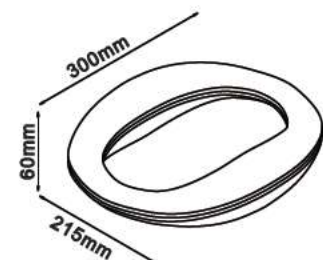

Black Grey

SKU: 8309 - 3000K Warm White 3800157630030
SKU: 8310 - 4000K Day White 3800157630047

Modern Wall Lights

10w VT-811

Sensor Compatible:	Yes
Voltage/Frequency:	AC:110-240V,50/60Hz
Luminous Flux:	1100lm
IP Rating:	IP65
CRI:	>80

PF:	>0.45
Beam Angle:	360°
Body Type:	Aluminium
Dimension:	300x215x60mm
Box Qty:	20 Pcs