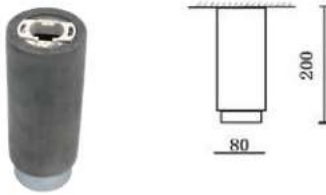

Fitting-Surface Metal-1XGU10

Model No	VT-865CHC
SKU:	3138
Base:	GU10
Material:	Gypsum with metal
Shape:	Round
Color of Fixture:	Grey+Chrome
Dimension:	ø200x80mm
Cutting Size:	N/A
EAN:	3800157635370
Box Qty:	9 pcs