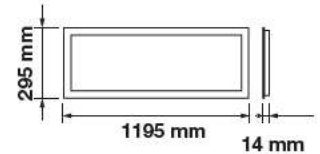

Big Panels-UGR<19-120x30

45W VT-12032

SKU: 6329 - 4000K Day White 3800157619615

LG7 Compliant
UGR < 19

Emergency Pack:	Available
Voltage/Frequency:	AC:220-240V,50/60Hz
Luminous Flux:	3600lm
Beam Angle:	120°

LED Type:	SMD
CRI:	>80
PF:	>0.9
Shape:	Rectangle

Body Type:	Aluminium+PMMA+PS
Dimension:	1195x295x14mm
Box Qty:	6 Pcs