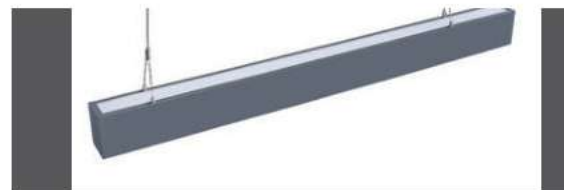

Up & Down Linear Hanging Lights (Slim)

Continuous suspended up & down lighting with a 75mm body; available in Black, Silver, and White