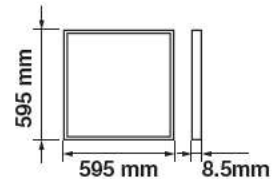

Emergency Pack:	Available
Voltage/Frequency:	AC:220-240V,50/60Hz
Luminous Flux:	3240lm
Beam Angle:	120°

LED Type:	SMD
CRI:	>80
PF:	>0.9
Shape:	Square

Body Type:	Aluminium+PS+PP
Dimension:	595x595x8.5mm
Box Qty:	6 Pcs