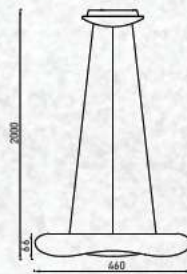

No. of LED: 320 pcs

Material: PC

Unit GW: 2.20 kgs

Life Span: 30,000 Hours

Size: 460x2000mm

Box Qty: 1Pcs

Designer Series Pendant-Color Changing

38W VT-7605