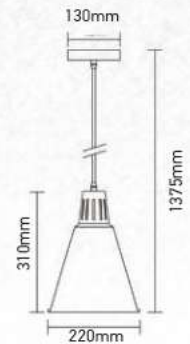

Aluminum-Sand finish-White

Model:	VT-7520-WH
SKU:	3702
EAN:	3800157610759
Size:	220x310x1375mm
Box Qty:	4Pcs
Material:	Aluminium+ Sand Finish