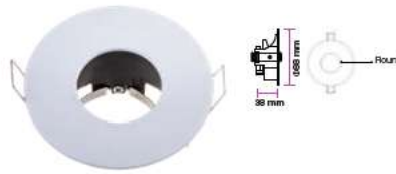

Fitting-Round-GU10

Model No	VT-785
SKU:	3611
Base:	GU10
Material:	Aluminium
Shape:	Round
Color of Fxture:	White
Dimension:	88x38mm
Cutting Size:	Ø75mm
EAN:	3800157607407
Box Qty:	100 Pcs