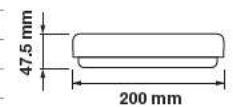

TRIMLESS
Luxurious Finish
SURFACE MOUNTED

Sensor Compatible:	Yes
Voltage/Frequency:	AC:100-240V,50/60Hz
Luminous Flux:	1250lm
IP Rating:	IP44
CRI:	>80
PF:	>0.6

Beam Angle:	110°
Color of Fixture:	White
Body Type:	PC
Shape:	Square
Dimension:	200x200x47.5
Box Qty:	20 Pcs