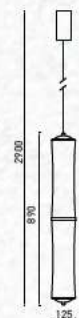

Designer Series Pendant-TRIAC Dimmable

32W VT-7050

SKU: 3981 -3000K Warm White 3800157636759

Voltage/Frequency:	AC:220-240V,50Hz
Luminous Flux:	2100lm
LED Type:	SMD
CRI:	>80
PF:	>0.9
Beam Angle:	120°
No. of LED:	200 pcs
Material :	PC
Unit GW :	2.60 kgs
Life Span:	30,000 Hours
Size :	ø125x2900mm
Box Qty:	1Pcs