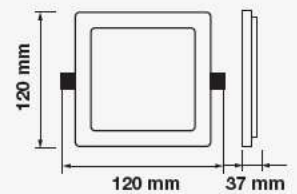

Cutting Size: 95X 95mm

SKU: 611 | 3000K WARM WHITE
SKU: 612 | 4000K DAY WHITE
SKU: 613 | 6400K WHITE

MODEL	WATTS	LUMENS	BOX QTY.
VT-620SQ	20w	2000	40 pcs