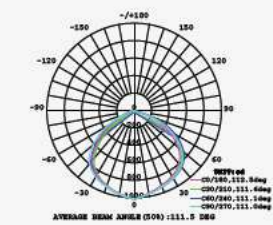

LUMINOUS INTENSITY DISTRIBUTION DIAGRAM