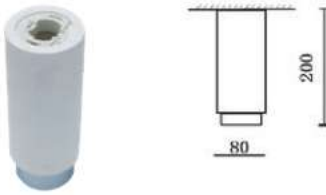

Fitting-Surface Metal-1XGU10

Model No	VT-865CHM
SKU:	3114
Base:	GU10
Material:	Gypsum with metal
Shape:	Round
Color of Fixture:	White+Chrome
Dimension:	ø200x80mm
Cutting Size:	N/A
EAN:	3800157634397
Box Qty:	9 pcs