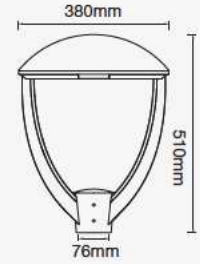

Garden Light

VT-55-1

SKU: 782 | 4000K DAY WHITE

WATTS	LUMENS	WEIGHT	BOX QTY.
50w	6500	8.36	1 pcs

130
Lumen/W