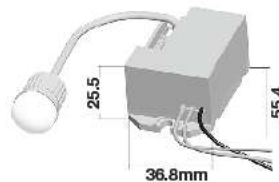

Infrared Sensor

VT-8022

SKU: 6082 3800157608022

Sensor Type:	Infrared
Colour:	White
Detection Range:	120°/360°
Voltage:	AC:220-240V,50/60Hz
Detection Distance:	3/6m(<24°C)
Rated Load:	Max 200W(LED)
Ambient Light:	10LUX/2000LUX(choice)
Body Type:	Plastic
IP Rating:	IP65
Dimension:	36.8x25.5x55.4mm
Time Delay:	5s,30s,1min,3min,5min,8min(choice)
Box Qty:	100 Pcs