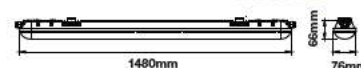

Waterproof Fitting 48W VT-1548

SKU: 6184 - 4500K Day White 3800157602389
SKU: 6185 - 6000K White 3800157602396

Voltage/Frequency:	AC:200-240V,50/60Hz
Luminous Flux:	3840lm
LED Type:	SMD
CRI:	>70

PF:	>0.7
Beam Angle:	120°
Body Type:	Plastic+ABS
On/Off:	>10,000

Life span:	20,000 Hours
Gross weight:	1.86 kg
Dimension:	1480x76x66mm
Box Qty:	12 Pcs