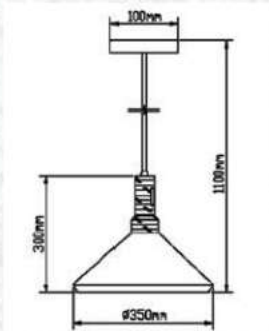

Model:	VT-7535-W
SKU:	3763
EAN:	3800157611367
Size:	350x300x1100mm
Box Qty:	8Pcs
Material:	Iron+Wooden Top

Wooden Top Iron-Black