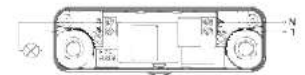

IP65 RATING