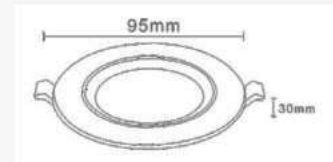

Reflector Downlight

Our new reflector downlights feature a quick connector for easy wiring and installation. The beam angle direction can be also be easily adjusted by tilting the downlight itself.

- Adjustable Angle
- AC:85-265V,50/60Hz
- Body type Aluminium
- 120° Beam Angle
- LED (COB chip) provided by Samsung
- CRI >80

MODEL	WATTS	LUMENS	BOX QTY.
VT-2-10	10w	900	40 pcs

SKU: 839 | 3000K WARM WHITE
SKU: 840 | 4000K DAY WHITE
SKU: 841 | 6400K WHITE

Cutting Size: ø80mm

MODEL	WATTS	LUMENS	BOX QTY.
VT-2-20	20w	1600	20 pcs

SKU: 842 | 3000K WARM WHITE
SKU: 843 | 4000K DAY WHITE
SKU: 844 | 6400K WHITE

Cutting Size: ø145 mm

MODEL	WATTS	LUMENS	BOX QTY.
VT-2-30	30w	2400	10 pcs

SKU: 845 | 3000K WARM WHITE
SKU: 846 | 4000K DAY WHITE
SKU: 832 | 6400K WHITE

Cutting Size: ø195 mm