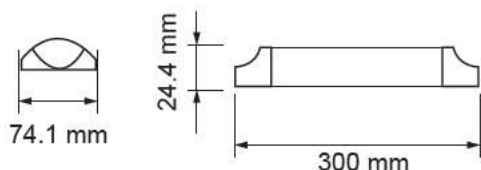

FIXTURES WITH LED

LED Prismatic Fittings

The reliable 10w to 60w range of efficient LED prismatic fittings from V-TAC all have a high-lumen rating of 120 lm/w and are equipped with quick connectors to lessen set-up time during installation. Available in 3000K, 4000K, and 6400K color temperatures, these durable fittings are ideal for any indoor lighting use

- **SMD LED Type**
- **30,000 hrs Lifespan**
- **110° Beam Angle**
- **15000 On/Off**
- **AC:220-240V,50Hz**
- **CRI: >80**
- **>0.9 PF**
- **Plastic Body**
- **<0.5 s Instant Start**

5
YEAR
WARRANTY*

MODEL	WATTS	LUMENS	WEIGHT-KG	BOX QTY.
VT-8-10	10w	1200	0.26	10 pcs

SKU: 659 | 3000K WARM WHITE
SKU: 660 | 4000K DAY WHITE
SKU: 661 | 6400K WHITE