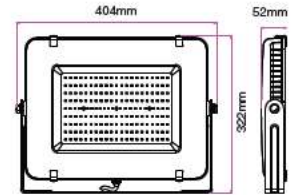

LUMINOUS INTENSITY DISTRIBUTION DIAGRAM

VT-156-B

SKU: 772 | 4000K DAY WHITE
 SKU: 773 | 6400K WHITE

120
 Lumen/W

WATTS	LUMENS	BOX QTY.
150w	18000	2 pcs

① METER WIRE

LUMINOUS INTENSITY DISTRIBUTION DIAGRAM

VT-206-B