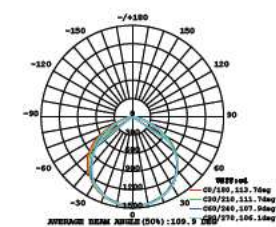

LUMINOUS INTENSITY DISTRIBUTION DIAGRAM

LUMINOUS INTENSITY DISTRIBUTION DIAGRAM