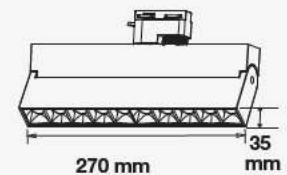

NEW

5 YEAR
WARRANTY*

LED TRACKLIGHTS

Linear Tracklights

Experience true colours through our LED Linear Tracklights efficient set of track lights with CRI >90, UGR<19 and flicker free. The latest LED technology from Samsung, and five years of warranty.

- 30,000 hrs Lifespan
- 30° Beam Angle
- AC:220-240V,50Hz
- Flicker Free
- High CRI of > 90
- Aluminum Body
- UGR<19

UGR<19

MODEL	WATTS	LUMENS	PF	CRI	BOX QTY.	BEAM ANGLE
VT-416-W	12W	960	>0.5	>90	40 pcs	30°

SKU: 20003 | 2700K WARM WHITE
SKU: 20004 | 4000K DAY WHITE

MODEL	WATTS	LUMENS	PF	CRI	BOX QTY.	BEAM ANGLE
VT-431-W	25W	2000	>0.9	>90	20 pcs	30°

SKU: 20009 | 2700K WARM WHITE
SKU: 20010 | 4000K DAY WHITE