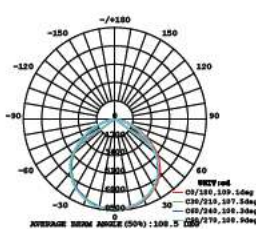

LUMINOUS INTENSITY DISTRIBUTION DIAGRAM