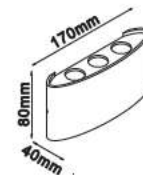

NEW

Black

SKU: 8684 - 4000K Day White 3800157654890

White

SKU: 8683 - 4000K Day White 3800157654883

Up-Down Lights

10W VT-815-B

Sensor Compatible:	Yes
Voltage/Frequency:	AC:220-240V,50Hz
Luminous Flux:	800lm
IP Rating:	IP54
CRI:	>80

PF:	>0.45
Beam Angle:	120°
Body Type:	Aluminum
Dimension:	200x130x100mm
Box Qty:	20 Pcs

Black

SKU: 8615 - 3000K Warm White 3800157652278
SKU: 8616 - 4000K Day White 3800157652285

White

SKU: 8613 - 3000K Warm White 3800157652254
SKU: 8614 - 4000K Day White 3800157652261

Up-Down Lights

6W VT-846-B

Sensor Compatible:	Yes
Voltage/Frequency:	AC:220-240V,50Hz
Luminous Flux:	540lm
IP Rating:	IP54
CRI:	>80

PF:	>0.6
Beam Angle:	Up150° / Down150°
Body Type:	Aluminium
Dimension:	170x40x80mm
Box Qty:	20 Pcs