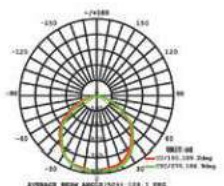

IP65
RATING

E Series-Black Body 20W VT-4021B

SKU: 5946 - 3000K Warm White 3800157625395
SKU: 5947 - 4000K Day White 3800157625401
SKU: 5948 - 6500K White 3800157625418

Sensor Compatible:	Yes
Voltage/Frequency:	AC:220-240V,50Hz
Luminous Flux:	1700lm
Color of Fixture:	Black
CRI:	>70
PF:	>0.9
IP Rating:	IP65
Beam Angle:	110°
Body Type:	Aluminium
Dimension:	150x143x26mm
Box Qty:	20 Pcs

IP65
RATING

E Series-Black Body 30W VT-4031B

SKU: 5952 - 3000K Warm White 3800157625456
SKU: 5953 - 4000K Day White 3800157625463
SKU: 5954 - 6500K White 3800157625470

Sensor Compatible:	Yes
Voltage/Frequency:	AC:220-240V,50Hz
Luminous Flux:	2550lm
Color of Fixture:	Black
CRI:	>70
PF:	>0.9
IP Rating:	IP65
Beam Angle:	110°
Body Type:	Aluminium
Dimension:	185x163x26mm
Box Qty:	20 Pcs

IP65
RATING

E Series-Black Body 50W VT-4051B

SKU: 5958 - 3000K Warm White 3800157625517
SKU: 5959 - 4000K Day White 3800157625524
SKU: 5960 - 6500K White 3800157625531

Sensor Compatible:	Yes
Voltage/Frequency:	AC:220-240V,50Hz
Luminous Flux:	4250lm
Color of Fixture:	Black
CRI:	>70
PF:	>0.9
IP Rating:	IP65
Beam Angle:	110°
Body Type:	Aluminium
Dimension:	245x192x28mm
Box Qty:	10 Pcs