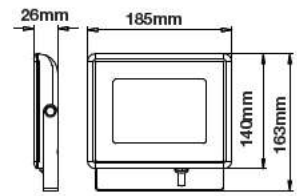

Floodlight-Remote Control-RGB

30W VT-4932

SKU: 5996 - RGB

3800157655064

Sensor Compatible:	Yes
Voltage/Frequency:	AC:200-240V
Color of Fixture:	Black

PF:	>0.9
IP Rating:	IP65
Beam Angle:	110°

Body Type:	Aluminium
Dimension:	185x163x26mm
Box Qty:	20Pcs