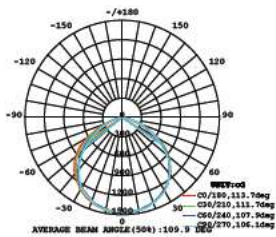

LUMINOUS INTENSITY DISTRIBUTION DIAGRAM