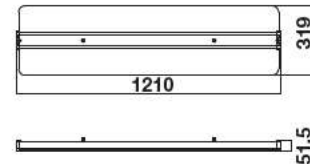

Transparent Panel-120x30

40w VT-6144

SKU: 6458 - 4000K Day White

3800157638098

5 YEAR WARRANTY

0-10V DIMMABLE