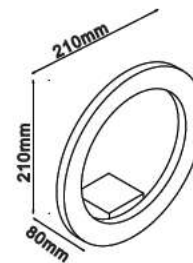

Modern Wall Lights
9W VT-710

Sensor Compatible:	Yes
Voltage/Frequency:	AC:220-240V,50/60Hz
Luminous Flux:	990lm
IP Rating:	IP20
CRI:	>80

PF:	>0.5
Beam Angle:	360°
Body Type:	Aluminium+Acrylic
Dimension:	210x80mm
Box Qty:	20 Pcs