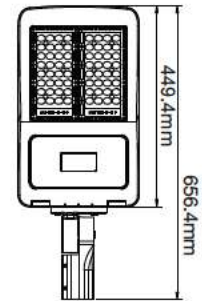

INVENTRONICS DRIVER

140
Lumen/W