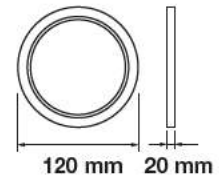

Emergency Pack:	Available
Voltage/Frequency:	AC:85-265V,50/60Hz
Luminous Flux:	800lm
Beam Angle:	120°

LED Type:	SMD
CRI:	>80
PF:	>0.9
Shape:	Round

Body Type:	Aluminium(PKW)
Dimension:	Ø120x20mm
Box Qty:	20 Pcs