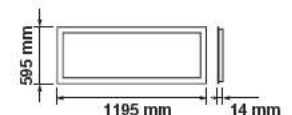

LED BIG PANELS

Rectangle Panels-120x60

- SMD LED Type
- 20,000 hrs Lifespan
- 120° Beam Angle
- AC:220-240V,50Hz
- CRI: >80
- Aluminum+ PMMA+PP
- Flicker Free

SKU: 748 | 4000K DAY WHITE
SKU: 749 | 6400K WHITE

MODEL	WATTS	LUMENS	BOX QTY.
VT-646	45w	5400	2 pcs