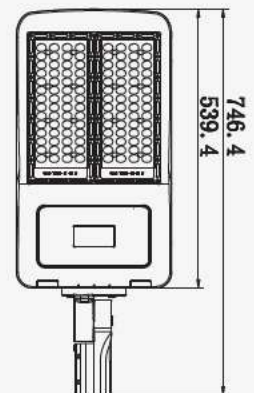

VT-153ST

SKU: 955 | 5700K WHITE

WATTS	LUMENS	BOX QTY.
150w	21000	1 pcs

INVENTRONICS
DRIVER