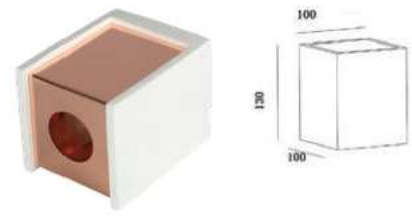

Fitting-Square Metal-1XGU10

Model No	VT-860-MR
SKU:	3115
Base:	GU10
Material:	Gypsum with metal
Shape:	Square
Color of Fixture:	White+Matt Rose Gold
Dimension:	100x100x130mm
Cutting Size:	N/A
EAN:	3800157634403
Box Qty:	12pcs