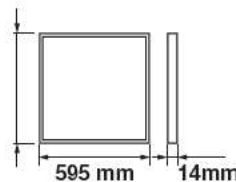

Bi-color
40W

SKU: 8086 - 3000K Warm White
SKU: 8087 - 4000K Day White
SKU: 8088 - 6400K White

3800157648363
3800157648370
3800157648387

Voltage/Frequency: AC:200-240V,50/60Hz
Luminous Flux: 3600lm
Beam Angle: 120°

LED Type: SMD
CRI: >95
PF: >0.9
Shape: Square

Body Type: Aluminium+PMMA+PP
Dimension: 595x595x14mm
Box Qty: 6 Pcs