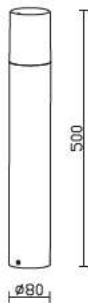

Bollard Lamps GU10

VT-7617

SKU: 7567 3800157636407

Voltage:	AC:220-240V,50-60Hz
Max.Watts:	35W
IP Rating:	IP54
Holder:	GU10
Color of Fixture:	Black
Body Type:	Aluminium body+opal PC diffuser
Size:	80x500mm
Box Qty:	4 Pcs