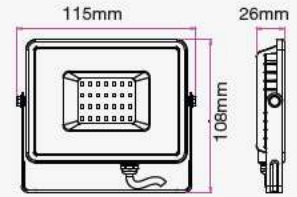

VT-10-G

- SKU: 430 | 3000K WARM WHITE
- SKU: 431 | 4000K DAY WHITE
- SKU: 432 | 6400K WHITE

WATTS	LUMENS	BOX QTY.
10w	800	20 pcs