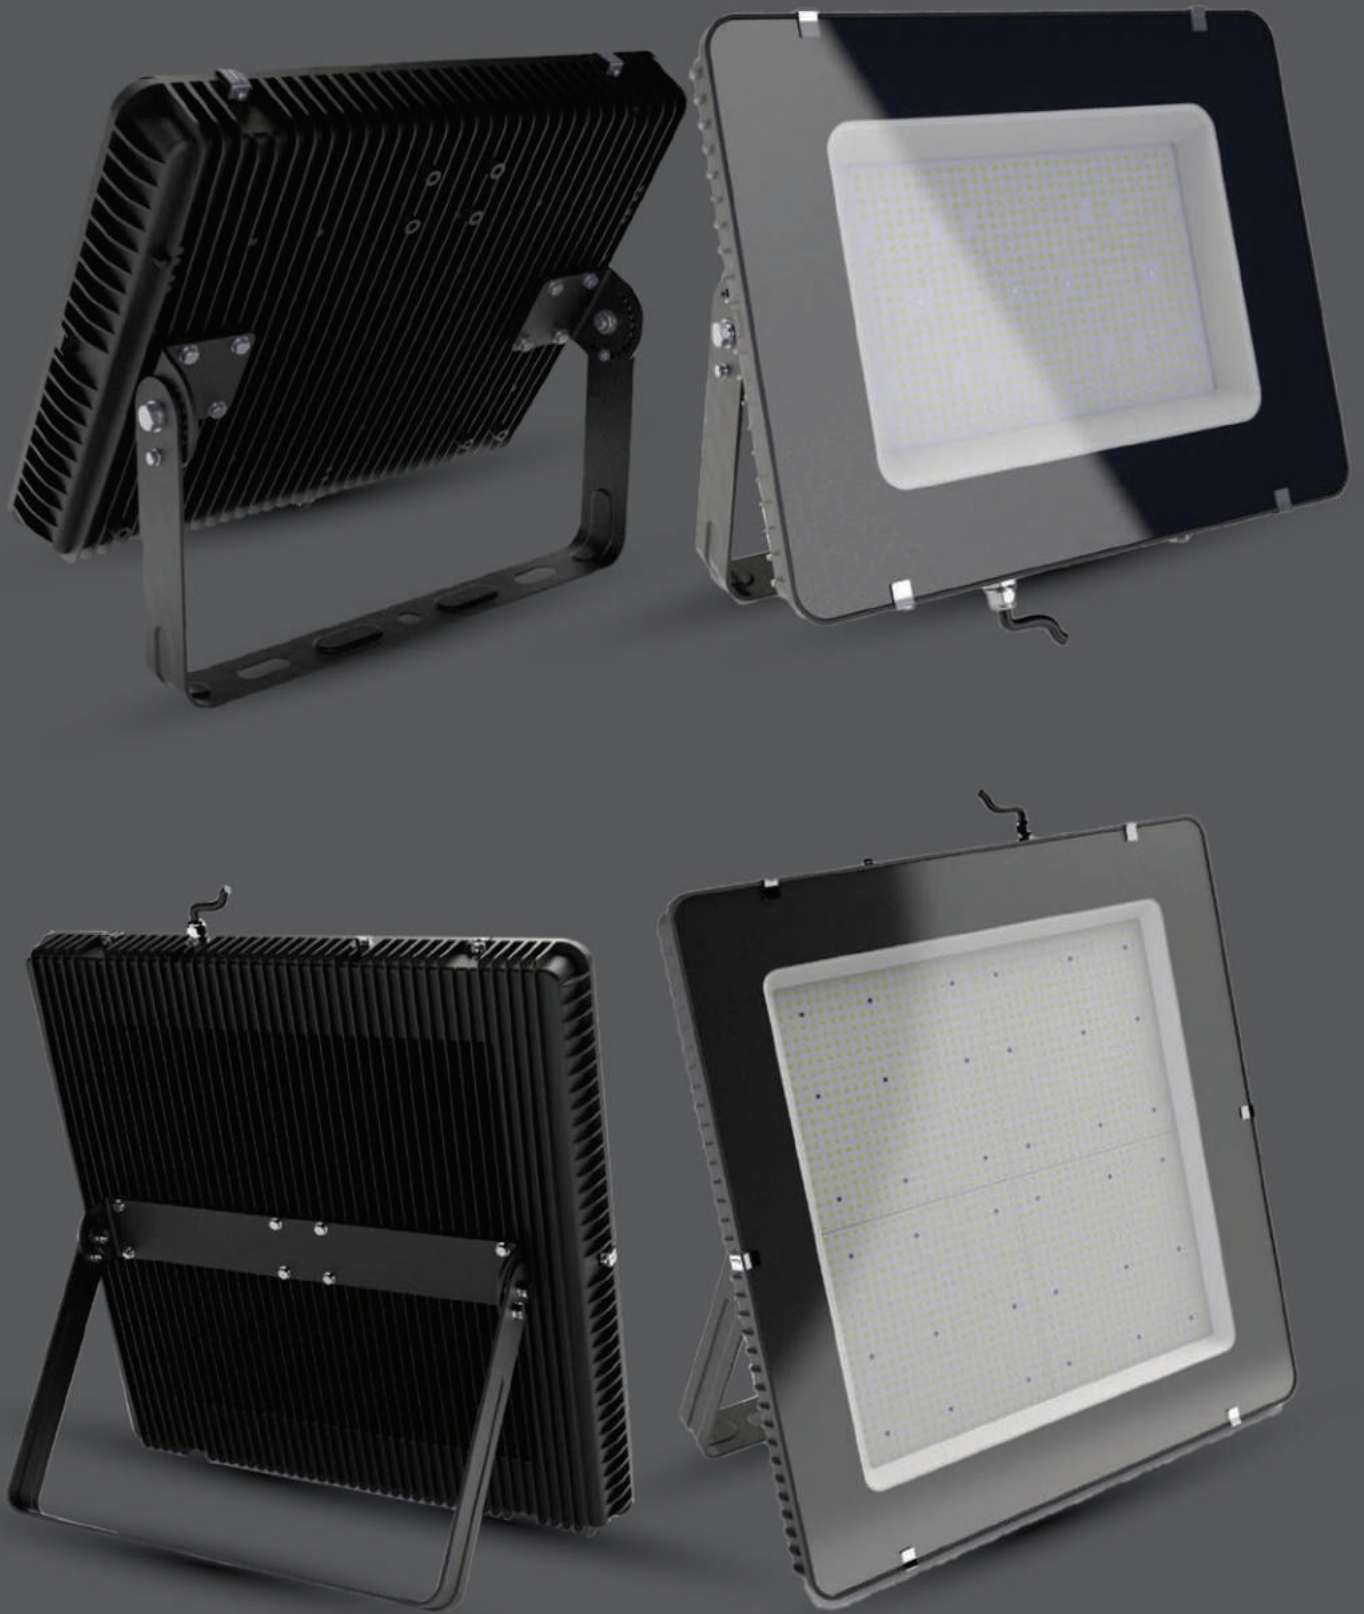

LED FLOODLIGHTS