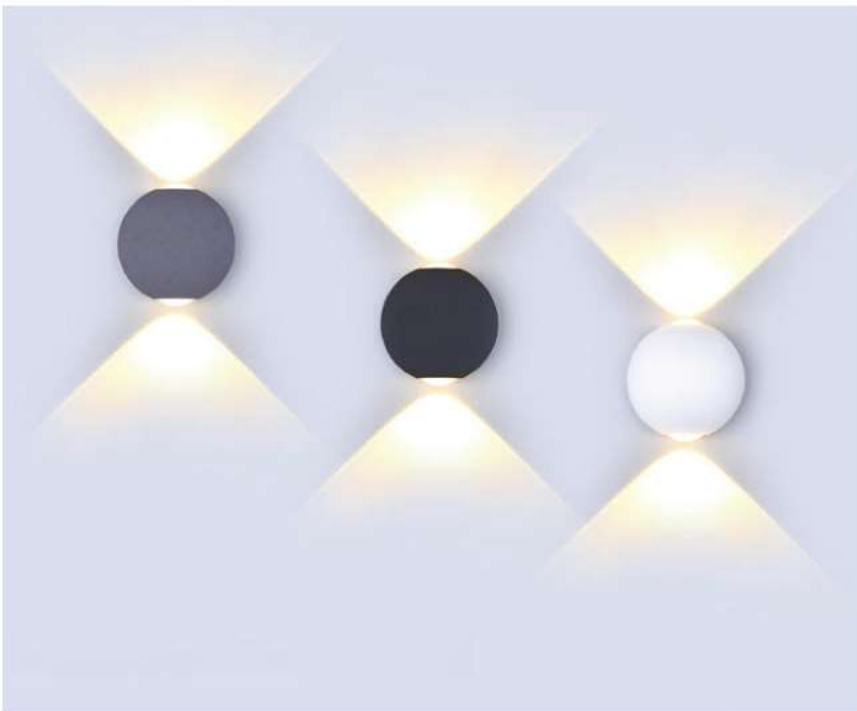

Grey

SKU: 7083 - 3000K Warm White 3800157616423
SKU: 7092 - 4000K Day White 3800157616928

Round-Bridgelux
6W VT-756

Sensor Compatible:	Yes
Voltage/Frequency:	AC:220-240V,50/60Hz
Luminous Flux:	660lm
IP Rating:	IP65
CRI:	>80

PF:	>0.45
Beam Angle:	Adjustable 5°-120°
Body Type:	Aluminium
Dimension:	140x115x100mm
Box Qty:	20 Pcs