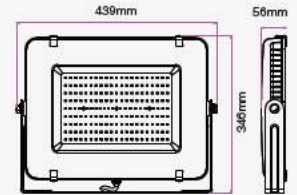

VT-200-B

- SKU: 418 | 4000K DAY WHITE
- SKU: 419 | 6400K WHITE

WATTS	LUMENS	BOX QTY.
200w	16000	2 pcs