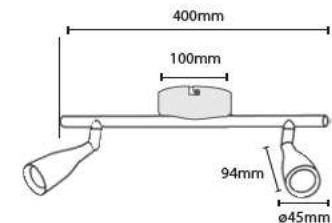

Double Head

9W VT-810-W

SKU: 8266 - 3000K Warm White 3800157627160
SKU: 8268 - 4000K Day White 3800157627184

Sensor Compatible:	Yes
Voltage/Frequency:	AC:220-240V,50/60Hz
Luminous Flux:	720lm
IP Rating:	IP20
CRI:	>80

PF:	>0.5
Beam Angle:	100°
Body Type:	Plastic+Metal
Dimension:	400x100x94mm
Box Qty:	12 Pcs