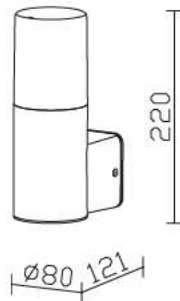

Wall Fittings GU10

VT-7616

SKU: 7566 3800157636391

Voltage:	AC:220-240V,50-60Hz
Max.Watts:	35W
IP Rating:	IP54
Holder:	GU10
Color of Fixture:	Black
Body Type:	Aluminium body+opal PC diffuser
Size:	121x80x220mm
Box Qty:	6 Pcs