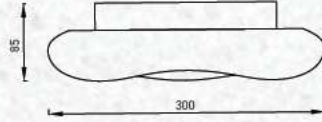

Designer Series Surface-Color Changing

22W VT-7308

SKU: 3966-3IN1

3800157636605

Voltage/Frequency:	AC:220-240V,50Hz
Luminous Flux:	2100lm
LED Type:	SMD
CRI:	>80
PF:	>0.9
Beam Angle:	120°
No. of LED:	240 pcs
Material :	PC
Unit GW :	16.50 kgs
Life Span:	30,000 Hours
Size :	300x85mm
Box Qty:	1Pcs