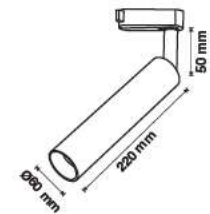

LED TRACKLIGHTS

4 Line Tracklights-Black Body

A complete range of durable 7w to 20w 4-line LED track lights with aluminum body equipped with LED Chip by Samsung. These COB LEDs are also renowned for its high-CRI rating, perfect for retail lighting. Available in a stylish, ebony black finish.

5 YEAR
WARRANTY*

- COB LED Type
- 30,000 hrs Lifespan
- 24° Beam Angle
- AC:220-240V,50Hz
- High CRI of > 90
- Aluminum Body

MODEL	WATTS	LUMENS	PF	CRI	BOX QTY.	BEAM ANGLE
VT-407-B	7w	420	>0.5	>90	40 pcs	24°

SKU: 353 | 3000K WARM WHITE
SKU: 354 | 4000K DAY WHITE
SKU: 355 | 5000K WHITE

MODEL	WATTS	LUMENS	PF	CRI	BOX QTY.	BEAM ANGLE
VT-415-B	15w	1050	>0.5	>90	40 pcs	24°

SKU: 359 | 3000K WARM WHITE
SKU: 360 | 4000K DAY WHITE
SKU: 361 | 5000K WHITE

MODEL	WATTS	LUMENS	PF	CRI	BOX QTY.	BEAM ANGLE
VT-420-B	20w	1400	>0.9	>90	40 pcs	24°

SKU: 365 | 3000K WARM WHITE
SKU: 366 | 4000K DAY WHITE
SKU: 367 | 5000K WHITE