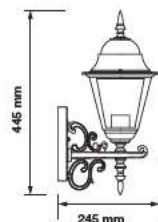

Wall Lamp
VT-761-B

SKU: 7521 3800157617802

Voltage:	AC:220-240V
Max.Watts:	60W
IP Rating:	IP44
Holder:	E27
Color of Fixture:	Matt Black
Body Type:	Aluminium+Glass
Size:	245x445x185mm
Box Qty:	8 Pcs