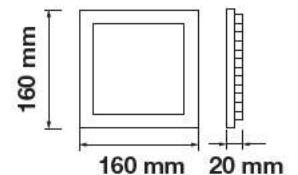

Cutting Size:
140x140mm

Emergency Pack:	Available
Voltage/Frequency:	AC:85-265V,50/60Hz
Luminous Flux:	1500lm
Beam Angle:	120°

LED Type:	SMD
CRI:	>80
PF:	>0.9
Shape:	Square

Body Type:	Aluminium(PKW)
Dimension:	160x160x20mm
Box Qty:	20 Pcs