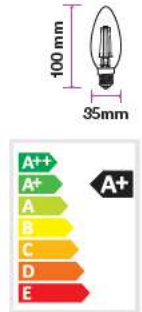

Amber Cover - Filament-Candle-E14

4W VT-1955

SKU: 7113 - 2200K Warm White 3800157609883

EQ. Watts:	40w
Voltage/Frequency:	AC:220-240V, 50Hz
Luminous Flux:	350lm
Commercial Type:	Candle

LED Type:	Filament
CRI:	>80
PF:	>0.4
Base:	E14

Beam Angle:	300°
Body Type:	Glass
Dimension:	35x100mm
Box Qty:	100 Pcs