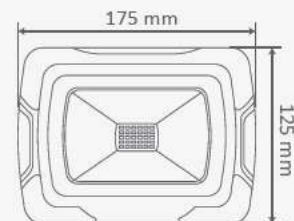

VT-10-R

SKU: 20038 | 4000K DAY WHITE
SKU:503 | 6400K WHITE

WATTS	LUMENS	BOX QTY.
10w	700	20 pcs