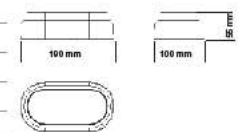

Sensor Compatible:	Yes
Voltage/Frequency:	AC:200-240V,50/60Hz
Luminous Flux:	560lm
IP Rating:	IP54
CRI:	>70
PF:	>0.5

Beam Angle:	120°
Color of Fixture:	White
Body Type:	PC
Shape:	Rectangle
Dimension:	190x100x55mm
Box Qty:	20 Pcs