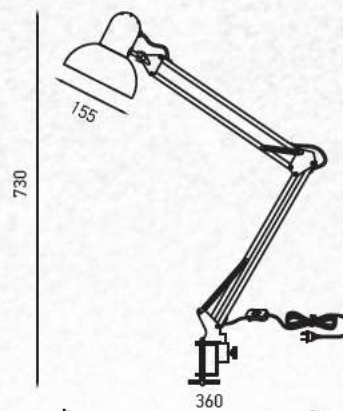

Floor Lamps

65W VT-7096

SKU: 3977 3000K Warm White 3800157636711

Voltage/Frequency: AC:220-240V,50Hz

Luminous Flux: 4300lm

LED Type: SMD

CRI: >80

PF: >0.9

Beam Angle: 120°

No. of LED: 864 pcs

Material: PC

Unit GW: 6.50 Kgs

Life Span: 30,000 Hours

Size: 400x1790mm

Box Qty: 1Pcs

Wall Lamps

VT-7402

SKU: 40431

Watts: Max 60W

Material: Metal

Base: E27

Color: Chrome

Input Power: AC:220-240V,50Hz

EAN: 3800157648578

Size: 610x220x330mm

Box Qty: 6Pcs

Table Lamps

VT-7513-W

SKU: 40371

Watts: Max 60W

Material: Metal

Base: E27

Color: White

Input Power: AC:220-240V,50Hz

EAN: 3800157648516

Size: 360x155x730mm

Box Qty: 6Pcs