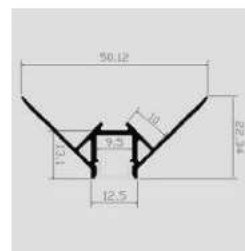

Aluminium Profiles-Milky-Set

Model No:	VT-8103
SKU:	3361
Dimension:	2000mm
Color of Fixture:	Milky
EAN:	3800157637015
Box Qty.	40 Pcs