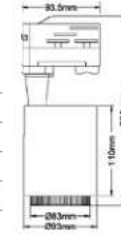

Tracklights-Color Changing
18W VT-4718-B

SKU: 1411 - 3 IN 1 3800157629331

CCT Adjustable
2800K/4000K/6000K

Lens Angle Adjustable
20°-60°

Triac Dimmable

Sensor Compatible:	Yes
Voltage/Frequency:	AC:220-240V,50/60Hz
Luminous Flux:	1450lm
LED Type:	COB
CRI:	>95
PF:	>0.9

Beam Angle:	20° - 60° (Adjustable)
Color of Fixture:	Black
Body Type:	Aluminium
Life span:	30,000 Hours
Dimension:	Ø93x93.5x230mm
Box Qty:	20 Pcs

5 YEAR
WARRANTY