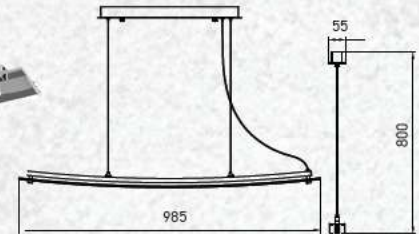

Designer Bend Glass-Surface Lamp

18w VT-7019 **Built In LED**

SKU: 3897 - 4000K Day white 3800157621151

Voltage/Frequency: AC:220-240V,50Hz

Luminous Flux: 1350lm

LED Type: SMD

CRI: >80

PF: >0.8

Beam Angle: 120°

No. of LED: 90 pcs

Material : Stainless Steel+Metal+Glass

Unit GW : 1.50 Kg

Life Span: 20,000 Hours

Size : 985x55x65mm

Box Qty: 6Pcs