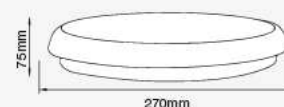

Slim Domelight

- AC:220-240V,50/60Hz
- 110° Beam Angle
- SMD LED chip type

- Body Material - PC
- 30,000 Life Hours
- CRI >80
- IP Rating IP65

5 YEAR
WARRANTY*

MODEL	WATTS	LUMENS	BOX QTY.	SKU: 935 | 3000K WARM WHITE
VT-12S	12w	1440	10 pcs	SKU: 820 | 4000K DAY WHITE
				SKU: 936 | 6400K DAY WHITE