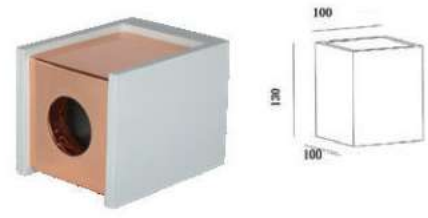

Fitting-Square Metal-1XGU10

Model No	VT-860-MRM
SKU:	3141
Base:	GU10
Material:	Gypsum with metal
Shape:	Square
Color of Fixture:	Grey+Matt Rose Gold
Dimension:	100x100x130mm
Cutting Size:	N/A
EAN:	3800157635400
Box Qty:	12pcs