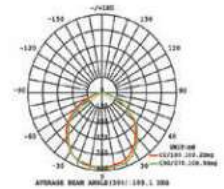

IP65
RATING

E Series-Black Body 30W VT-4031B

SKU: 5952 - 3000K Warm White 3800157625456
SKU: 5953 - 4000K Day White 3800157625463
SKU: 5954 - 6500K White 3800157625470

Sensor Compatible:	Yes
Voltage/Frequency:	AC:220-240V,50Hz
Luminous Flux:	2550lm
Color of Fixture:	Black
CRI:	>70
PF:	>0.9
IP Rating:	IP65
Beam Angle:	110°
Body Type:	Aluminium
Dimension:	185x163x26mm
Box Qty:	20 Pcs