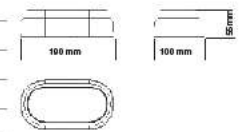

Sensor Compatible:	Yes
Voltage/Frequency:	AC:200-240V,50/60Hz
Luminous Flux:	560lm
IP Rating:	IP54
CRI:	>70
PF:	>0.5

Beam Angle:	120°
Color of Fixture:	Black
Body Type:	PC
Shape:	Rectangle
Dimension:	190x100x55mm
Box Qty:	20 Pcs