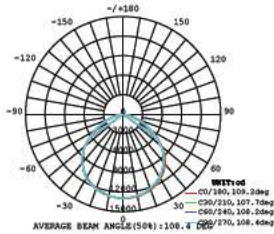

LUMINOUS INTENSITY DISTRIBUTION DIAGRAM