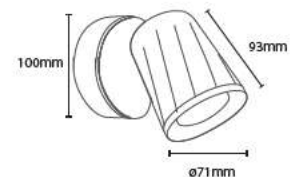

Single Head
6W VT-806-W

SKU: 8250 - 3000K Warm White 3800157627009
SKU: 8252 - 4000K Day White 3800157627023

Sensor Compatible:	Yes
Voltage/Frequency:	AC:220-240V,50/60Hz
Luminous Flux:	480lm
IP Rating:	IP20
CRI:	>80

PF:	>0.5
Beam Angle:	100°
Body Type:	Plastic+Metal
Dimension:	100x93mm
Box Qty:	24 Pcs