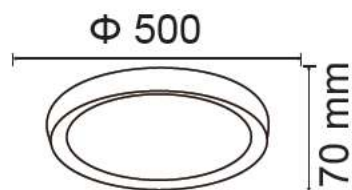

Domelight-Remote Control-CCT Changeable

65w VT-8502

SKU:1475-3IN1

3800157643566

Sensor Compatible:	Yes
Voltage/Frequency:	AC:200-240V,50/60Hz
Luminous Flux:	3500lm
IP Rating:	IP20
CRI:	>80
PF:	>0.6

Beam Angle:	180°
Color of Fixture:	White
Body Type:	PC+Metal
Shape:	Round
Dimension:	D:500x70mm
Box Qty:	6 Pcs

DIMMABLE
WITH REMOTE

CCT CHANGING
With Remote Control