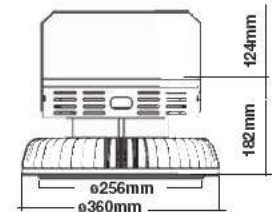

MODEL	WATTS	LUMENS	BEAM ANGLE	BOX QTY.
VT-9-500	500w	60000	120°	1 pcs

SKU: 509 | 4000K DAY WHITE