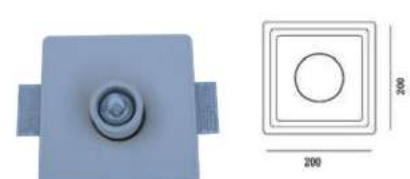

Fitting-Ceiling Metal-1XGU10

Model No	VT-863
SKU:	3144
Base:	GU10
Material:	Gypsum with metal
Shape:	Square
Color of Fixture:	White
Dimension:	200x200mm
Cutting Size:	206x206mm
EAN:	3800157634557
Box Qty:	12 pcs