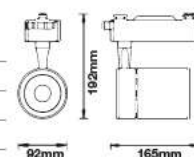

SKU: 1255 - 3000K Warm White 3800157607551
SKU: 1256 - 4500K Day White 3800157607568
SKU: 1257 - 6000K White 3800157607575

Sensor Compatible:	Yes	Beam Angle:	24°
Voltage/Frequency:	AC:220-240V,50/60Hz	Color of Fixture:	White
Luminous Flux:	3500lm	Body Type:	Aluminium
LED Type:	COB	Life span:	20,000 Hours
CRI:	>80	Dimension:	92x165x192mm
PF:	>0.9	Box Qty:	20 Pcs