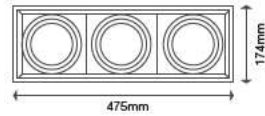

AR111-Accessories

Model No: VT-7223-W
SKU: 3577
Base: 3XAR111
Material: Aluminium
Color of Fixture: White

Dimension: 475x174mm
Cutting Size: 168x455mm
EAN: 3800157604789
Box Qty: 12 Pcs