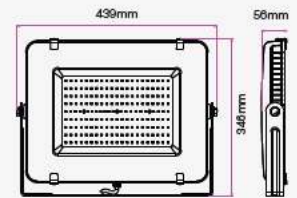

① METER WIRE

LUMINOUS INTENSITY DISTRIBUTION DIAGRAM

VT-200-G

SKU: 484 | 4000K DAY WHITE
SKU: 485 | 6400K WHITE

WATTS	LUMENS	BOX QTY.
200w	16000	2 pcs

① METER WIRE

LUMINOUS INTENSITY DISTRIBUTION DIAGRAM

VT-300-G