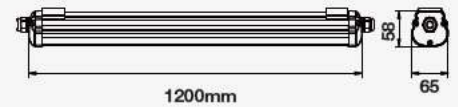

*Super***BRIGHT**
160
LUMENS/W

Waterproof Fittings

MODEL	WATTS	LUMENS	ON/OFF	BODY TYPE	PF	WEIGHT-KG	BOX QTY.
VT-1524	24w	3840	15000	PC+ABS	>0.9	0.60 kg	12 pcs

SKU: 6485 - 4500K DAY WHITE
SKU: 6486 - 6400K WHITE

5 YEAR
WARRANTY

4
FEET

IP65
RATING

MODEL	WATTS	LUMENS	ON/OFF	BODY TYPE	PF	WEIGHT-KG	BOX QTY.
VT-1532	32w	5120	15000	PC+ABS	>0.9	1.1 kg	12 pcs

SKU: 6483 - 4500K DAY WHITE
SKU: 6484 - 6400K WHITE

5 YEAR
WARRANTY

5
FEET

IP65
RATING