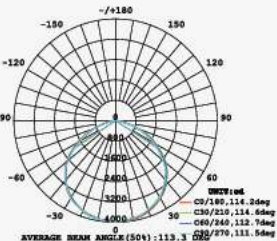

LUMINOUS INTENSITY DISTRIBUTION DIAGRAM