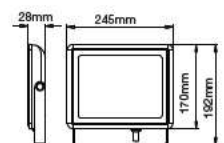

IP65
RATING

E Series-Black Body 20W VT-4021B

SKU: 5946 - 3000K Warm White 3800157625395
SKU: 5947 - 4000K Day White 3800157625401
SKU: 5948 - 6500K White 3800157625418

Sensor Compatible:	Yes
Voltage/Frequency:	AC:220-240V,50Hz
Luminous Flux:	1700lm
Color of Fixture:	Black
CRI:	>70
PF:	>0.9
IP Rating:	IP65
Beam Angle:	110°
Body Type:	Aluminium
Dimension:	150x143x26mm
Box Qty:	20 Pcs

IP65
RATING

E Series-Black Body 30W VT-4031B

SKU: 5952 - 3000K Warm White 3800157625456
SKU: 5953 - 4000K Day White 3800157625463
SKU: 5954 - 6500K White 3800157625470

Sensor Compatible:	Yes
Voltage/Frequency:	AC:220-240V,50Hz
Luminous Flux:	2550lm
Color of Fixture:	Black
CRI:	>70
PF:	>0.9
IP Rating:	IP65
Beam Angle:	110°
Body Type:	Aluminium
Dimension:	185x163x26mm
Box Qty:	20 Pcs

IP65
RATING

E Series-Black Body 50W VT-4051B

SKU: 5958 - 3000K Warm White 3800157625517
SKU: 5959 - 4000K Day White 3800157625524
SKU: 5960 - 6500K White 3800157625531

Sensor Compatible:	Yes
Voltage/Frequency:	AC:220-240V,50Hz
Luminous Flux:	4250lm
Color of Fixture:	Black
CRI:	>70
PF:	>0.9
IP Rating:	IP65
Beam Angle:	110°
Body Type:	Aluminium
Dimension:	245x192x28mm
Box Qty:	10 Pcs