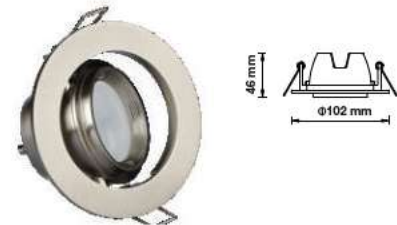

Zoom Fitting

Model No	VT-700S
SKU:	3690
Base:	GU10
Material:	Aluminium
Shape:	Round
Color of Fxture:	Satin Nickel
Dimension:	Ø102x46mm
Cutting Size:	93mm
EAN:	3800157628518
Box Qty:	50 Pcs