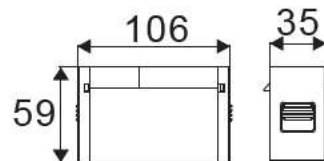

Magnetic Linear Spotlight

1W VT-4141

SKU: 7968 - 3000K Warm White 3800157652766
SKU: 7969 - 4000K Day White 3800157652773

Voltage/Frequency:	DC:24V	Beam Angle:	30°
Luminous Flux:	35lm	Body Type:	Aluminium
LED Type:	SMD	Life span:	30,000 Hours
CRI:	>90	Dimension:	45x35x59mm
Color of Fixture:	Black	Box Qty:	40 PCS

3 YEAR WARRANTY

UGR<19

Magnetic Linear Spotlight

3W VT-4143

SKU: 7960 - 3000K Warm White 3800157652780
SKU: 7961 - 4000K Day White 3800157652797

Voltage/Frequency:	DC:24V	Beam Angle:	30°
Luminous Flux:	240lm	Body Type:	Aluminium
LED Type:	SMD	Life span:	30,000 Hours
CRI:	>90	Dimension:	106x35x59mm
Color of Fixture:	Black	Box Qty:	36 PCS

3 YEAR WARRANTY

UGR<19