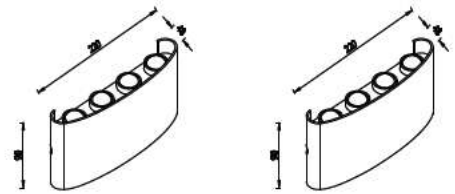

Black

SKU: 8619 - 3000K Warm White 3800157652315
SKU: 8620 - 4000K Day White 3800157652322

White

SKU: 8617 - 3000K Warm White 3800157652292
SKU: 8618 - 4000K Day White 3800157652308

Up-Down Lights
8W VT-848-B

Sensor Compatible:	Yes
Voltage/Frequency:	AC:220-240V,50Hz
Luminous Flux:	800lm
IP Rating:	IP54
CRI:	>80

PF:	>0.6
Beam Angle:	Up150° / Down150°
Body Type:	Aluminium
Dimension:	220x48x90mm
Box Qty:	20 Pcs

Black

SKU: 8563 - 3000K White 3800157643740
SKU: 8561 - 6400K White 3800157643726

White

SKU: 8562 - 3000K Warm White 3800157643733
SKU: 8560 - 6400K White 3800157643719

LED Wall Lights
4W VT-844-B

Sensor Compatible:	Yes
Voltage/Frequency:	AC:220-240V,50/60Hz
Luminous Flux:	150lm
IP Rating:	IP65
CRI:	>80

PF:	>0.4
Beam Angle:	41°
Body Type:	Nylon
Dimension:	83x123x30mm
Box Qty:	10 Pcs