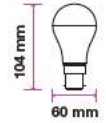

Bulbs-A60-B22

9W VT-1853

SKU: 7402 - 4000K Day White 3800157629270
SKU: 7403 - 6400K White 3800157629287

EQ. Watts:	60w
Voltage/Frequency:	AC:220-240V,50Hz
Luminous Flux:	806lm
Commercial Type:	A60

LED Type:	SMD	Beam Angle:	200°
CRI:	>80	Body Type:	ThermoPlastic
PF:	>0.5	Dimension:	60x104mm
Base:	B22	Box Qty:	100 Pcs

Bulbs-A60-B22

9W VT-2189

SKU: 7422 - 2700K Warm White 3800230626296

EQ. Watts:	60w
Voltage/Frequency:	AC:220-240V,50Hz
Luminous Flux:	806lm
Commercial Type:	A60

LED Type:	SMD	Beam Angle:	200°
CRI:	>80	Body Type:	ThermoPlastic
PF:	>0.5	Dimension:	60x104mm
Base:	B22	Box Qty:	100 Pcs

LED Bulbs-E27

11W VT-2113

SKU: 7352 - 2700K Warm White 3800157627412
SKU: 7353 - 4000K Day White 3800157627429
SKU: 7354 - 6400K White 3800157627436

EQ. Watts:	75w
Voltage/Frequency:	AC:220-240V,50Hz
Luminous Flux:	1055lm
Commercial Type:	A60

LED Type:	SMD	Beam Angle:	200°
CRI:	>80	Body Type:	ThermoPlastic
PF:	>0.5	Dimension:	60x120mm
Base:	E27	Box Qty:	40 Pcs

Bulbs-A60-E27

11W VT-2112

SKU: 7350 - 2700K Warm White 3800157627399
SKU: 7349 - 4000K Day White 3800157627320
SKU: 7351 - 6400K White 3800157627405

EQ. Watts:	75w
Voltage/Frequency:	AC:220-240V,50Hz
Luminous Flux:	1055lm
Commercial Type:	A60

LED Type:	SMD	Beam Angle:	200°
CRI:	>80	Body Type:	ThermoPlastic
PF:	>0.5	Dimension:	60x120mm
Base:	E27	Box Qty:	100 Pcs

Bulbs-A65-B22

15W VT-2015-B22

SKU: 7229 - 2700K Warm White 3800157619654

EQ. Watts:	90w
Voltage/Frequency:	AC:220-240V,50Hz
Luminous Flux:	1350lm
Commercial Type:	A65

LED Type:	SMD	Beam Angle:	200°
CRI:	>80	Body Type:	ThermoPlastic
PF:	>0.5	Dimension:	66.5x134mm
Base:	B22	Box Qty:	100 Pcs