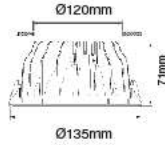

Sensor Compatible:	Yes
Voltage/Frequency:	AC:100-277V,50/60Hz
Luminous Flux:	1200lm
LED Type:	COB
CRI:	>80
PF:	>0.5

Beam Angle:	120°
Body Type:	PKW
Color of Fixture:	White
Shape:	Round
Dimension:	Ø135x71mm
Cutting Size:	Ø120mm
Box Qty:	27 Pcs

Reflector Series - High Lumen

20W VT-26201

SKU: 1273 - 3000K Warm White 3800157611954
SKU: 1274 - 4000K Day White 3800157611961
SKU: 1275 - 6400K White 3800157611978