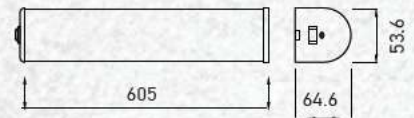

Mirror Movable Wall Lamp Golden

8W VT-7009 Built In LED

SKU: 3983 - 3000K Warm White 3800157637954
SKU: 3901 - 4000K Day white 3800157621861

Voltage/Frequency: AC:220-240V,50Hz

Luminous Flux: 600lm

LED Type: SMD

CRI: >80

PF: >0.8

Beam Angle: 120°

No. of LED: 40 pcs

Material : Stainless Steel+Aluminium+PMMA

Unit GW : 0.8 Kg

Life Span: 20,000 Hours

Size : 455x45x190mm

Box Qty: 11Pcs