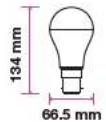

Bulbs-A60-B22

9W VT-1853

SKU: 7402 - 4000K Day White 3800157629270
SKU: 7403 - 6400K White 3800157629287

EQ. Watts:	60w
Voltage/Frequency:	AC:220-240V,50Hz
Luminous Flux:	806lm
Commercial Type:	A60

LED Type:	SMD	Beam Angle:	200°
CRI:	>80	Body Type:	ThermoPlastic
PF:	>0.5	Dimension:	60x104mm
Base:	B22	Box Qty:	100 Pcs

Bulbs-A60-B22

9W VT-2189

SKU: 7422 - 2700K Warm White 3800230626296

EQ. Watts:	60w
Voltage/Frequency:	AC:220-240V,50Hz
Luminous Flux:	806lm
Commercial Type:	A60

LED Type:	SMD	Beam Angle:	200°
CRI:	>80	Body Type:	ThermoPlastic
PF:	>0.5	Dimension:	60x104mm
Base:	B22	Box Qty:	100 Pcs

LED Bulbs-E27

11W VT-2113

SKU: 7352 - 2700K Warm White 3800157627412
SKU: 7353 - 4000K Day White 3800157627429
SKU: 7354 - 6400K White 3800157627436

EQ. Watts:	75w
Voltage/Frequency:	AC:220-240V,50Hz
Luminous Flux:	1055lm
Commercial Type:	A60

LED Type:	SMD	Beam Angle:	200°
CRI:	>80	Body Type:	ThermoPlastic
PF:	>0.5	Dimension:	60x120mm
Base:	E27	Box Qty:	40 Pcs

Bulbs-A60-E27

11W VT-2112

SKU: 7350 - 2700K Warm White 3800157627399
SKU: 7349 - 4000K Day White 3800157627320
SKU: 7351 - 6400K White 3800157627405

EQ. Watts:	75w
Voltage/Frequency:	AC:220-240V,50Hz
Luminous Flux:	1055lm
Commercial Type:	A60

LED Type:	SMD	Beam Angle:	200°
CRI:	>80	Body Type:	ThermoPlastic
PF:	>0.5	Dimension:	60x120mm
Base:	E27	Box Qty:	100 Pcs

Bulbs-A65-B22

15W VT-2015-B22

SKU: 7229 - 2700K Warm White 3800157619654

EQ. Watts:	90w
Voltage/Frequency:	AC:220-240V,50Hz
Luminous Flux:	1350lm
Commercial Type:	A65

LED Type:	SMD	Beam Angle:	200°
CRI:	>80	Body Type:	ThermoPlastic
PF:	>0.5	Dimension:	66.5x134mm
Base:	B22	Box Qty:	100 Pcs