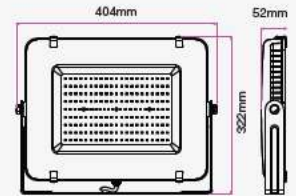

LUMINOUS INTENSITY DISTRIBUTION DIAGRAM

VT-156-G

SKU: 776 | 4000K DAY WHITE
 SKU: 777 | 6400K WHITE

120
 Lumen/W

WATTS	LUMENS	BOX QTY.
150w	18000	2 pcs

① METER WIRE

LUMINOUS INTENSITY DISTRIBUTION DIAGRAM

VT-206-G