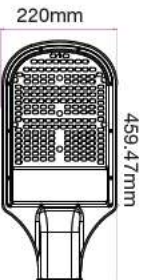

STREETLIGHT-ADAPTER
VT-795

SKU: 3624 3800157608152