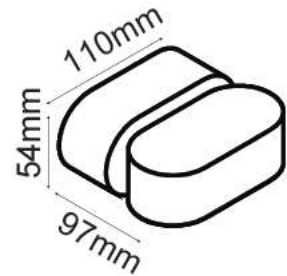

Double Head-Rotatable
12W VT-814

Sensor Compatible:	Yes
Voltage/Frequency:	AC:110-240V,50/60Hz
Luminous Flux:	1320lm
IP Rating:	IP65
CRI:	>80

PF:	>0.5
Beam Angle:	350°
Body Type:	Aluminium
Dimension:	230x54x97mm
Box Qty:	20 Pcs