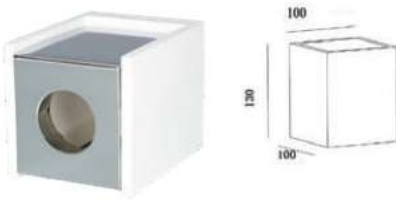

Fitting-Square Metal-1XGU10

Model No	VT-860-CH
SKU:	3116
Base:	GU10
Material:	Gypsum with metal
Shape:	Square
Color of Fixture:	White+Chrome
Dimension:	100x100x130mm
Cutting Size:	N/A
EAN:	3800157634410
Box Qty:	12pcs