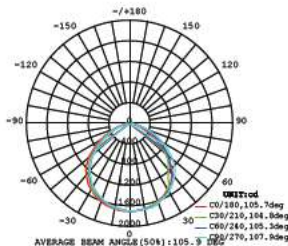

WORK FLOODLIGHT

Heavy-duty, reliable LED work floodlight — V-TAC's LED Work Light is designed with dual voltage AC:85-265V and comes with 3-metre wire. Built with EU plug for direct connection, with adjustable stand and carry handle. Suitable for garages, workshops, basements, car repair shops and more.

- Input AC:85-265V,50Hz
- CRI >80
- PF >0.9
- 30,000 Life Hours
- 100° Beam Angle
- Material Die cast aluminium
- EU Plug with 3 Meter wire length

LUMINOUS INTENSITY DISTRIBUTION DIAGRAM