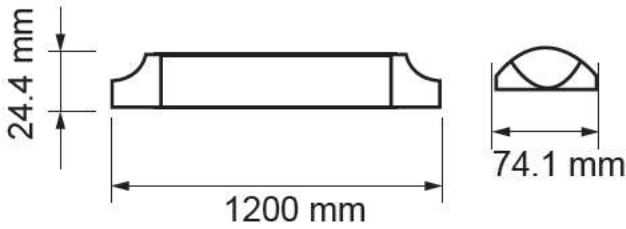

SuperBRIGHT
160
LUMENS/W

MODEL	WATTS	LUMENS	WEIGHT-KG	BOX QTY.
VT-8338	38w	6080lm	0.57	30 pcs

SKU: 6493 - 3000K WARM WHITE
SKU: 6494 - 4000K DAY WHITE
SKU: 6495 - 6400K WHITE