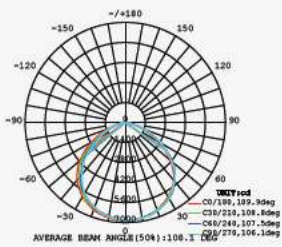

LUMINOUS INTENSITY DISTRIBUTION DIAGRAM

VT-156-W

SKU: 774 | 4000K DAY WHITE
 SKU: 775 | 6400K WHITE

120
 Lumen/W

WATTS	LUMENS	BOX QTY.
150w	18000	2 pcs

① METER WIRE

LUMINOUS INTENSITY DISTRIBUTION DIAGRAM

VT-206-W