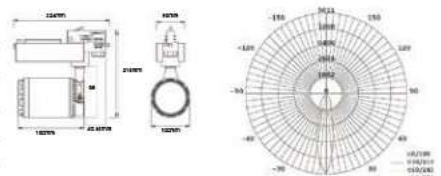

Sensor Compatible:	Yes	Beam Angle:	24°
Voltage/Frequency:	AC:220-240V,50/60Hz	Color of Fixture:	Black+White
Luminous Flux:	2850lm	Body Type:	Aluminium
LED Type:	COB	Life span:	30,000 Hours
CRI:	>80	Dimension:	224x100x215mm
PF:	>0.9	Box Qty:	10 Pcs