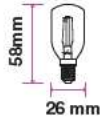

Clear Glass-Filament-ST26-E14

2W VT-1952

SKU: 4444 - 2700K Warm White 3800157607858
SKU: 4445 - 4000K Day White 3800157607865
SKU: 4446 - 6400K White 3800157607872

EQ. Watts:	20w
Voltage/Frequency:	AC:220-240V,50Hz
Luminous Flux:	180lm
Commercial Type:	ST26

LED Type:	Filament
CRI:	>80
PF:	>0.4
Base:	E14

Beam Angle:	300°
Body Type:	Glass
Dimension:	26x58mm
Box Qty:	100 Pcs