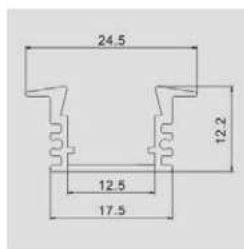

Aluminium Profiles-Milky

Model No:	VT-8115
SKU:	3357
Dimension:	2000x24.5x12.2mm
Color of Fixture:	Milky
EAN:	3800157636858

Box Qty. 120 Pcs