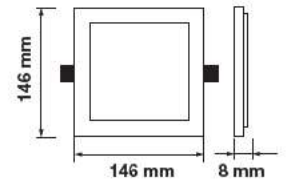

Trimless Panel-Square
15W VT-1515SQ

SKU: 4946 - 3000K Warm White 3800157606622
SKU: 4947 - 4000K Day White 3800157606639
SKU: 4948 - 6400K White 3800157606646

Cutting Size:
130x130mm

Emergency Pack:	Available
Voltage/Frequency:	AC:85-265V,50/60Hz
Luminous Flux:	1500lm
Beam Angle:	120°

LED Type:	SMD
CRI:	>80
PF:	>0.9
Shape:	Square

Body Type:	Aluminium
Dimension:	146x146x8mm
Box Qty:	40 Pcs