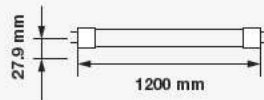

MODEL	WATTS	EQ.WATTS	LUMENS	WEIGHT-KG	BOX QTY.
VT-122	18w	45w	2250	0.1904	25 pcs

SKU: 688 | 3000K WARM WHITE
SKU: 672 | 4000K DAY WHITE
SKU: 673 | 6400K WHITE