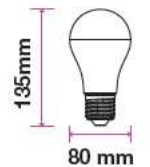

MODEL	WATTS	EQ.WATTS	LUMENS	BASE	SHAPE	BOX QTY.
VT-233	20w	150w	2452	E27	A80	50 pcs
SKU: 237 3000K WARM WHITE						
SKU: 238 4000K DAY WHITE						
SKU: 239 6400K WHITE						

LED PLASTIC BULBS

Candle | G45