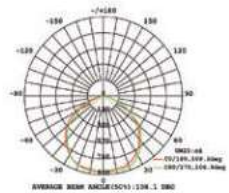

IP65
RATING

Slimline-White Body-White Wire

100W VT-49101W

SKU: 5972 - 6400K White 3800157626255

Sensor Compatible:	Yes
Voltage/Frequency:	AC:220-240V,50Hz
Luminous Flux:	8500lm
Color of Fixture:	White
CRI:	>70
PF:	>0.9
IP Rating:	IP65
Beam Angle:	100°
Body Type:	Die Cast Aluminium
Dimension:	291x240x30mm
Box Qty:	4 Pcs