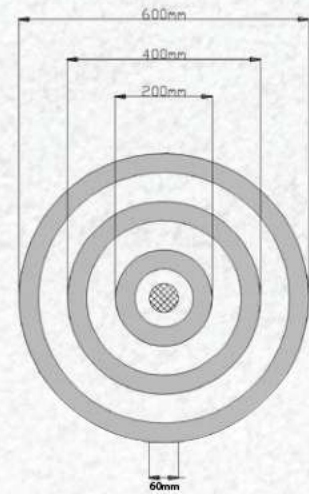

Chandelier-3 Step

80w VT-80-3D

Built In **LED**

SKU: 3906 - 3000K Warm White
SKU: 3907 - 4000K Day White

3800157624657
3800157624664

Voltage/Frequency:	AC:100-240V,50Hz
Luminous Flux:	5600lm
LED Type:	SMD
CRI:	>80
PF:	>0.9
Beam Angle:	120°

No. of LED:	510 pcs
Material :	Acrylic+Aluminium
Unit GW :	4.7 Kg
Life Span:	20,000 Hours
Size :	600x600x1200mm
Box Qty:	1Pcs