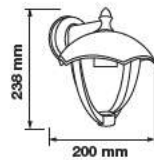

Wall Lamp
VT-731

SKU: 7047   3800157610407

Voltage:	AC:220-240V,50Hz
Max.Watts:	40W
IP Rating:	IP44
Holder:	E27
Color of Fixture:	Black
Body Type:	Aluminium+Plastic
Size:	200x238mm
Box Qty:	6 Pcs