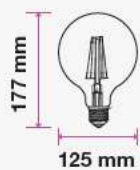

MODEL	WATTS	EQ.WATTS	LUMENS	BASE	SHAPE	BOX QTY.
VT-287	6w	60w	806	E27	G125	20 pcs

SKU: 292 | 2700K WARM WHITE