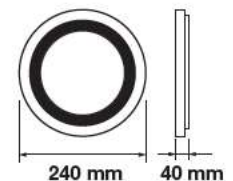

Body Type:	Aluminium
Dimension:	240x40mm
Box Qty:	20 Pcs