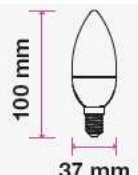

MODEL WATTS EQ.WATTS
VT-268 7w
SKU: 111 | 3000K WARM WHITE
SKU: 112 | 4000K DAY WHITE
SKU: 113 | 6400K WHITE

LUMENS BASE
600 E14

SHAPE
Candle

BOX QTY.
200 pcs