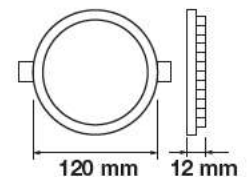

Emergency Pack: Available
Voltage/Frequency: AC:85-265V,50/60Hz
Luminous Flux: 420lm
Beam Angle: 120°

LED Type: SMD
CRI: >80
PF: >0.5
Shape: Round

Body Type: Aluminium
Dimension: Ø120x12mm
Box Qty: 40 Pcs