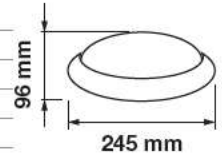

Sensor Compatible:	Yes
Voltage/Frequency:	AC:200-240V,50/60Hz
Luminous Flux:	840lm
IP Rating:	IP54
CRI:	>70
PF:	>0.5

Beam Angle:	120°
Color of Fixture:	White
Body Type:	Plastic CLAD Aluminium
Shape:	Oval
Dimension:	Ø245x96mm
Box Qty:	10 Pcs