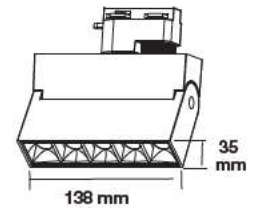

MODEL	WATTS	LUMENS	PF	CRI	BOX QTY.	BEAM ANGLE
VT-431-B	25W	2000	>0.9	>90	20 pcs	30°

SKU: 20006 | 2700K WARM WHITE
SKU: 20007 | 4000K DAY WHITE