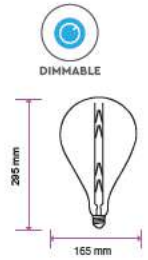

SpecialBulbs

Smoky-G165-E27

8W VT-2159-S

SKU: 45651 - 2200K Warm White 3800157641203

EQ. Watts:	NA
Voltage/Frequency:	AC:220-240V,50Hz
Luminous Flux:	240lm
Commercial Type:	G165

LED Type:	Filament
CRI:	>80
PF:	>0.45
Base:	E27

Beam Angle:	300°
Body Type:	Glass
Dimension:	Ø165x295mm
Box Qty:	6 Pcs