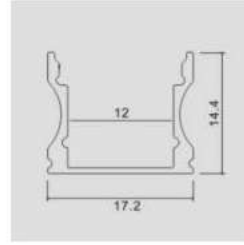

Box Qty. 120 Pcs

Aluminium Profiles-Milky

Model No:	VT-8110
SKU:	3354
Dimension:	2000x17.2x15.5mm
Color of Fixture:	Milky
EAN:	3800157636827

Aluminium Profiles-White Housing

Model No:	VT-8110-W
SKU:	3366
Dimension:	2000x17.2x15.5mm
Color of Fixture:	White
EAN:	3800157640169