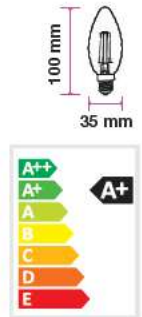

Amber Cover - Filament-Candle-E14

4W VT-1948

SKU: 7115 - 2200K Warm White 3800157609906

EQ. Watts:	35w
Voltage/Frequency:	AC:220-240V, 50Hz
Luminous Flux:	350lm
Commercial Type:	Candle

LED Type:	Filament
CRI:	>80
PF:	>0.4
Base:	E14

Beam Angle:	300°
Body Type:	Glass
Dimension:	35x100mm
Box Qty:	100 Pcs