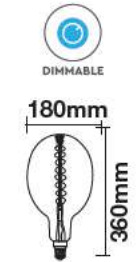

SpecialBulbs

Filament-BF180-E27

8W VT-2168D

SKU: 7463 - 2000K Warm White 3800157637381

EQ. Watts:	40w
Voltage/Frequency:	AC:220-240V,50Hz
Luminous Flux:	500lm
Commercial Type:	BF180

LED Type:	Filament
CRI:	>80
PF:	>0.5
Base:	E27

Beam Angle:	340°
Body Type:	Glass
Dimension:	180x360mm
Box Qty:	6 Pcs