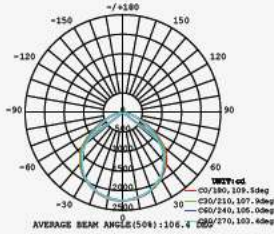

LUMINOUS INTENSITY DISTRIBUTION DIAGRAM