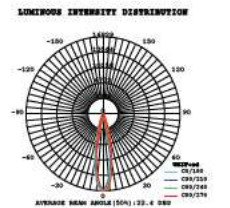

SKU: 1232 - 5000K White 3800157602532

Sensor Compatible:	Yes	Beam Angle:	22°
Voltage/Frequency:	AC:220-240V,50/60Hz	Color of Fixture:	Black
Luminous Flux:	2300lm	Body Type:	Die Cast Aluminium
LED Type:	COB	Life span:	20,000 Hours
CRI:	>80	Dimension:	106x208x206mm
PF:	>0.9	Box Qty:	8 Pcs