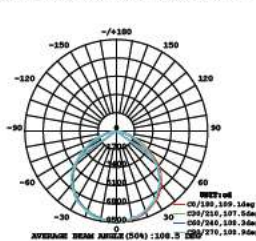

LUMINOUS INTENSITY DISTRIBUTION DIAGRAM