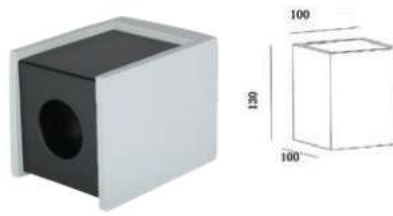

Fitting-Square Metal-1XGU10

Model No	VT-860-GBM
SKU:	3143
Base:	GU10
Material:	Gypsum with metal
Shape:	Square
Color of Fixture:	Grey+Gun Black
Dimension:	100x100x130mm
Cutting Size:	N/A
EAN:	3800157635424
Box Qty:	12pcs