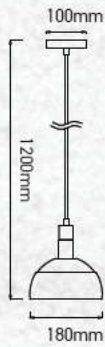

E14 HOLDER

Pendant-Aluminium Shade-White

Model:	VT-7100-WH
SKU:	3920
EAN:	3800157626156
Size:	180x100x1200mm
Box Qty:	12Pcs
Material:	Plastic+Aluminium

E14 HOLDER