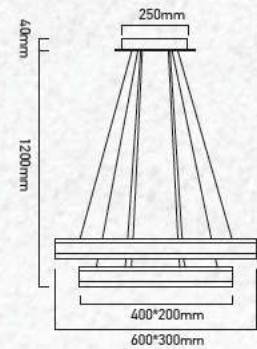

White Chandelier-2 Step-Dimmable

115W VT-101-2-W

Built In LED

SKU: 3986 - 3000K Warm White

3800157638715

Voltage/Frequency:	AC:220-240V,50Hz
Luminous Flux:	8050lm
LED Type:	SMD
CRI:	>80
PF:	>0.9
Beam Angle:	120°

No. of LED:	600 pcs
Material :	Aluminium+Acrylic
Unit GW :	4.7 Kg
Life Span:	25,000 Hours
Size :	600/400
Box Qty:	1Pcs