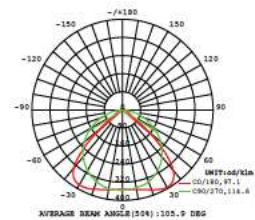

MODEL	WATTS	CRI	LUMENS	PF	SIZE
VT-4550D	50w	>80	8000	>0.9	1500mm

LINEAR FOLLOW TRUNKING
SKU: 1363 | 4000K DAY WHITE