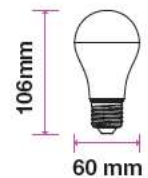

MODEL	WATTS	EQ.WATTS	LUMENS	BASE	SHAPE	BOX QTY.
VT-212	11w	75w	1055	E27	A60	100 pcs

SKU: 231 | 3000K WARM WHITE
SKU: 232 | 4000K DAY WHITE
SKU: 233 | 6400K WHITE