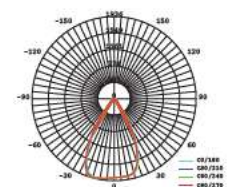

Beam Angle:	16°-53°
Color of Fixture:	White
Body Type:	Aluminium
Life span:	30,000 Hours
Dimension:	215x183x93mm
Box Qty:	20 Pcs

Tracklights-Smart Color Changing

35W VT-7735-B

SKU: 1459 - 3 IN 1 3800157637930

Sensor Compatible:	
Voltage/Frequency:	AC:220-240V,50/60Hz
Luminous Flux:	1950
LED Type:	COB
CRI:	>80
PF:	>0.9