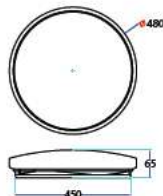

Sensor Compatible:	Yes
Voltage/Frequency:	AC:175-265V,50/60Hz
Luminous Flux:	2160lm
IP Rating:	IP20
CRI:	>80
PF:	>0.5

Beam Angle:	120°
Color of Fixture:	White
Body Type:	Plastic
Shape:	Round
Dimension:	Ø480x65mm
Box Qty:	5 Pcs