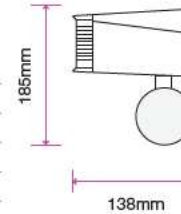

SKU: 1192 - 5000K Day White 3800230629555

Sensor Compatible:	Yes	Beam Angle:	22°
Voltage/Frequency:	AC:220-240V,50/60Hz	Color of Fixture:	Black
Luminous Flux:	2600lm	Body Type:	Aluminium
LED Type:	COB	Life span:	20,000 Hours
CRI:	>70	Dimension:	225x185x138mm
PF:	>0.9	Box Qty:	8 Pcs