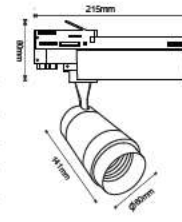

Beam Angle:	18°-48°
Color of Fixture:	White
Body Type:	Aluminium
Life span:	30,000 Hours
Dimension:	215x141x60mm
Box Qty:	20 Pcs

Tracklights-Smart Color Changing

15W VT-7715-B

SKU: 1457 - 3 IN 1 3800157637916

Sensor Compatible:	
Voltage/Frequency:	AC:220-240V,50/60Hz
Luminous Flux:	500
LED Type:	COB
CRI:	>80
PF:	>0.5