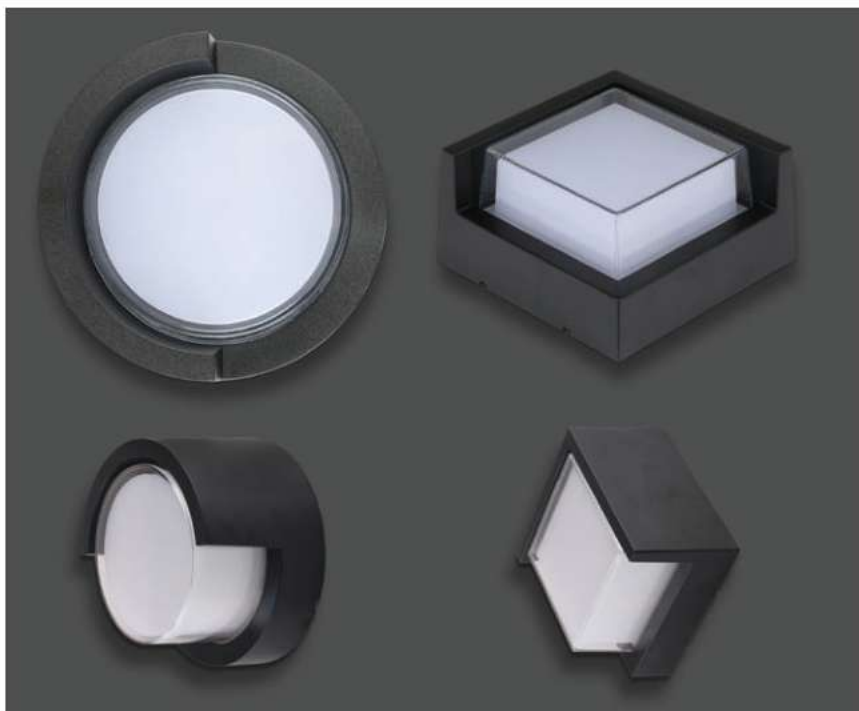

LED Wall Lights
12W VT-827-RD

Sensor Compatible:	Yes
Voltage/Frequency:	AC:220-240V,50/60Hz
Luminous Flux:	650lm
IP Rating:	IP65
CRI:	>80

PF:	>0.5
Beam Angle:	128°
Body Type:	PC
Dimension:	169x100mm
Box Qty:	20 Pcs