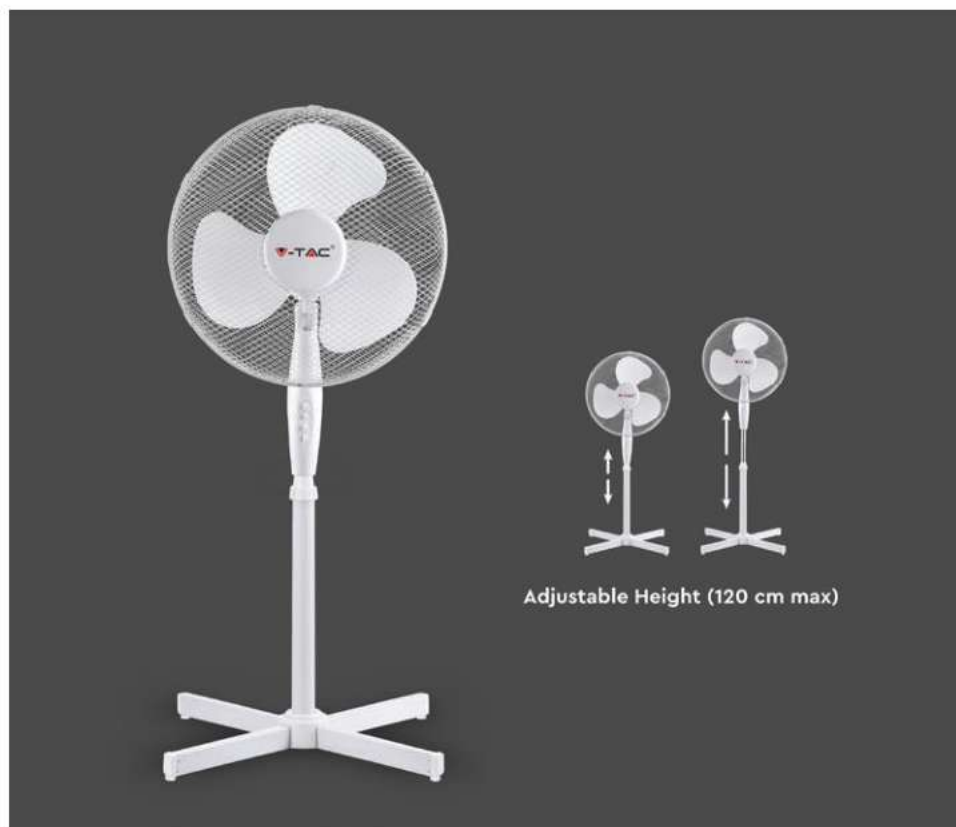

Stand Fan Cross Base

40W VT-4016-3

SKU: 7922 EAN: 3800157654470

- 16" STAND FAN
- AC: 220-240V~50/60Hz 40W
- 3 speed control
- Oscillation function
- 1.2m height
- 600mm Cross Base
- GW:2.6KGS
- Size:600 × 600 × 1200mm
- Box Qty: 1pc

Oscillation
Low | Medium | High

3 Fan Speed
Low | Medium | High