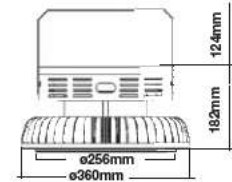

LUMINOUS INTENSITY DISTRIBUTION DIAGRAM