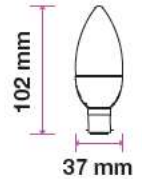

MODEL	WATTS	EQ.WATTS	LUMENS	BASE	SHAPE	BOX QTY.
VT-299D	5.5w	40w	470	B15	Candle	200 pcs

SKU: 861 | 3000K WARM WHITE