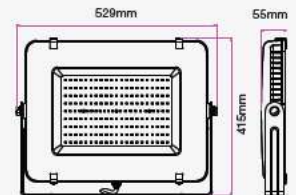

VT-306-W

SKU: 793 | 4000K DAY WHITE
SKU: 794 | 6400K WHITE

120
Lumen/W