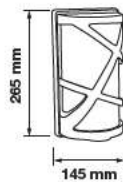

Wall Lamp

VT-745-B

SKU: 7064   3800157614399

Voltage:	AC:220-240V,50Hz
Max.Watts:	40W
IP Rating:	IP54
Holder:	E27
Color of Fixture:	Matt Black
Body Type:	Aluminium
Size:	145X265mm
Box Qty:	12 Pcs