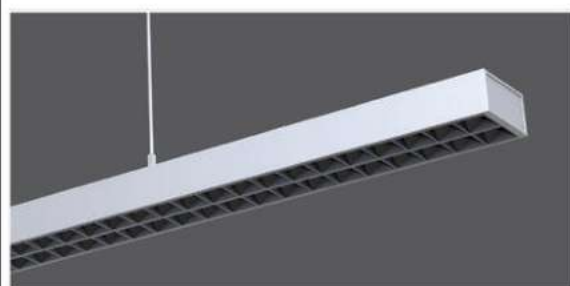

LED LINEAR LIGHTS

1-10V
DIMMABLE

LINEAR HANGING LIGHTS-NON LINKABLE

This modern range of suspended linear lights has up & down illumination for a more evenly distributed light that creates a subtle ambient yet sufficient lighting for any commercial lighting. Linear up & down lights are offered in two colors variants Silver and White.