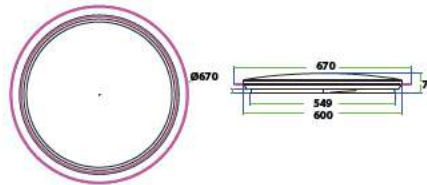

Beam Angle: 120°
Color of Fixture: White
Body Type: Plastic
Shape: Round
Dimension: Ø480x65mm
Box Qty: 5 Pcs

NEW

HUGE SIZE Ø83 CM

Domelight-Remote Control-CCT Changeable

72W VT-8472

SKU: 1495 - 3IN1

3800157648783