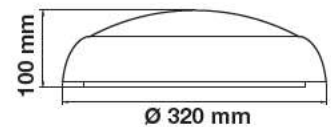

- AC:200-240V,50/60Hz
- CRI >80
- 30,000 Life Hours
- 120° Beam Angle
- PC Material
- Built in Switch for CCT Changing

EASY TOGGLE SWITCH

3000K 4000K 6400K

EASY ACCESS FOR
 COLOR CHANGING
 WITH BUTTON

MODEL	WATTS	LUMENS	BOX QTY.
VT-2-17	15w	1400	10 pcs