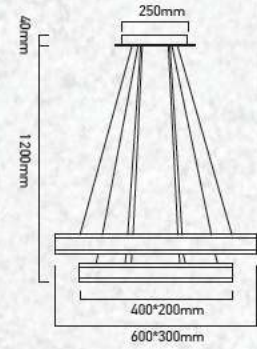

Modern Circular

Chandeliers & Pendants

With Built in LED lights

White Chandelier-2 Step-Dimmable

115W VT-101-2-W

Built In LED

SKU: 3986 - 3000K Warm White

3800157638715