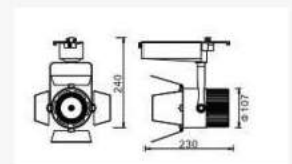

LED TRACKLIGHTS

LED Shutter Tracklights

These durable 4-line LED track lights are equipped with shutters for flexibility — easily adjust them to achieve desired beam angle. These COB LEDs are also renowned for its high-CRI rating, perfect for retail lighting. Available in white and black body.

- COB LED Type
- 30,000 hrs Lifespan
- 24°-60° Adjustable
- AC:220-240V,50Hz
- High CRI of > 90
- Aluminum Body

5 YEAR
WARRANTY*

MODEL	WATTS	LUMENS	PF	CRI	BOX QTY.	BEAM ANGLE
VT-433-B	33w	2640	>0.9	>90	8 pcs	24°-60° Adjustable

SKU: 371 | 3000K WARM WHITE

SKU: 372 | 4000K DAY WHITE

SKU: 373 | 5000K WHITE

MODEL	WATTS	LUMENS	PF	CRI	BOX QTY.	BEAM ANGLE
VT-433-W	33w	2640	>0.9	>90	8 pcs	24°-60° Adjustable

SKU: 368 | 3000K WARM WHITE

SKU: 369 | 4000K DAY WHITE

SKU: 370 | 5000K WHITE