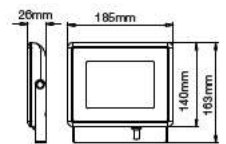

E Series-White Body
30w VT-4031W

SKU: 5955 - 3000K Warm White 3800157625487
SKU: 5956 - 4000K Day White 3800157625494
SKU: 5957 - 6500K White 3800157625500

Sensor Compatible:	Yes
Voltage/Frequency:	AC:220-240V,50Hz
Luminous Flux:	2550lm
Color of Fixture:	White
CRI:	>70
PF:	>0.9
IP Rating:	IP65
Beam Angle:	110°
Body Type:	Aluminium
Dimension:	185x163x26mm
Box Qty:	20 Pcs