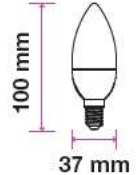

MODEL WATTS EQ.WATTS
VT-294D 5.5w 40w
SKU: 859 | 3000K WARM WHITE

LUMENS BASE
470 E14

SHAPE
Candle

BOX QTY.
200 pcs