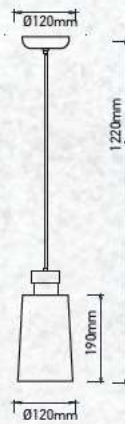

Pendant Light-White Lamp Shade

7W VT-7333-WH **Built In LED**

SKU: 3935 - 3000K Warm White 3800157628969
SKU: 3929 - 4000K Day White 3800157626576

Voltage/Frequency:	AC:220-240V,50Hz
Luminous Flux:	400lm
LED Type:	SMD
CRI:	>80
PF:	>0.5
Beam Angle:	120°
No. of LED:	14 pcs
Material :	Metal Finish
Unit GW :	1.4 Kg
Life Span:	30,000 Hours
Size :	Ø120xH190mm
Box Qty:	12Pcs