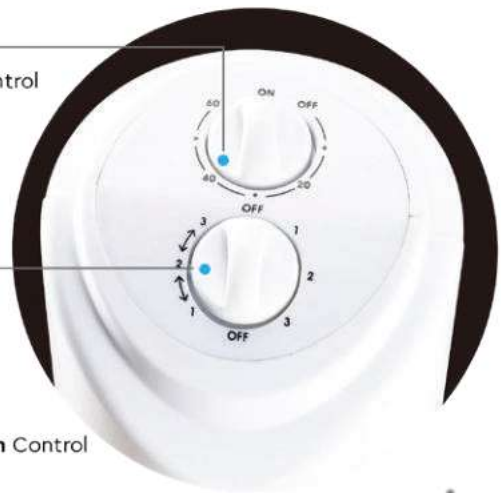

Tower Fan

VT-4538

SKU: 7926 EAN: 3800157654517

- Power(Watts): 45
- Voltage/Freq: AC:220-240V,50/60Hz
- Size(inches): 31
- Material: ABS
- Unit Color: White
- Speed: 3(Low-Med-High)
- Function: Oscillation Function
- Timer: 1hr(Max)
- Plug Type: EU
- IP Rating: IP20
- Box Qty: 1pc