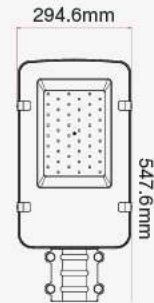

VT-100ST

SKU: 529 | 4000K DAY WHITE
SKU: 530 | 6400K WHITE

WATTS	LUMENS	BOX QTY.
100w	12000	2 pcs

120
Lumen/W