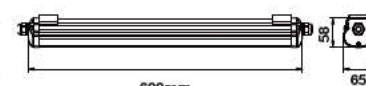

Waterproof Fitting-Tubes

36W VT-12023

SKU: 6387 - 4000K Day White 3800157625036
SKU: 6399 - 6400K White 3800157626385

2 LED TUBES INCLUDED

Voltage/Frequency: AC:200-240V,50/60Hz

Luminous Flux: 3400lm

LED Type: SMD

CRI: >80

PF: >0.9

Beam Angle: 120°

Body Type: Plastic+ABS

On/Off: >10,000

Life span: 30,000 Hours

Gross weight: 1.33 kg

Dimension: 1290x116x66mm

Box Qty: 10 Pcs

1290mm

66mm

Waterproof Fitting-Tubes

44W VT-15022

SKU: 6388 - 4000K Day White 3800157625043
SKU: 6400 - 6400K White 3800157626392

2 LED TUBES INCLUDED

Voltage/Frequency: AC:200-240V,50/60Hz

Luminous Flux: 4000lm

LED Type: SMD

CRI: >80

PF: >0.9

Beam Angle: 120°

Body Type: Plastic+ABS

On/Off: >10,000

Life span: 30,000 Hours

Gross weight: 1.65 kg

Dimension: 1590x116x66mm

Box Qty: 10 Pcs

1590mm

66mm

Waterproof Fitting-G Series

18W VT-6076

SKU: 6283 - 4000K Day White 3800157616478
SKU: 6282 - 6400K White 3800157616461

Voltage/Frequency: AC:220-240V,50Hz

Luminous Flux: 1440lm

LED Type: SMD

CRI: >70

PF: >0.5

Beam Angle: 120°

Body Type: Plastic

On/Off: >10,000

Life span: 20,000 Hours

Gross weight: 0.60 kg

Dimension: 600x65x58mm

Box Qty: 12 Pcs

600mm

58

65

Waterproof Fitting-G Series

36W VT-1249

SKU: 6285 - 4000K Day White 3800157616492
SKU: 6284 - 6400K White 3800157616485

Voltage/Frequency: AC:200-240V,50/60Hz

Luminous Flux: 2880lm

LED Type: SMD

CRI: >70

PF: >0.9

Beam Angle: 120°

Body Type: Plastic

On/Off: >10,000

Life span: 20,000 Hours

Gross weight: 0.60 kg

Dimension: 1200x65x58mm

Box Qty: 12 Pcs

1200mm

58

65

Waterproof Fitting-G Series

48W VT-1574

SKU: 6287 - 4000K Day White 3800157616515
SKU: 6286 - 6400K White 3800157616508

Voltage/Frequency: AC:200-240V,50/60Hz