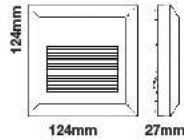

Step Light - IP65
3W VT-1172-B

Sensor Compatible:	Yes
Voltage/Frequency:	AC:100-240V,50/60Hz
Luminous Flux:	60lm
LED Type:	SMD
CRI:	>80
PF	>0.5

Beam Angle:	55°
Body Type:	PC
Color of Fixture:	Grey
Shape:	Square
Dimension:	124x124x27mm
Cutting Size:	N/A
Box Qty:	50 Pcs