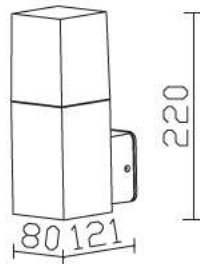

Wall Fittings GU10

VT-7613

SKU: 7563 3800157636360

Voltage:	AC:220-240V/50-60HZ
Max.Watts:	35W
IP Rating:	IP54
Holder:	GU10
Color of Fixture:	Black
Body Type:	Aluminium body+clear PC diffuser
Size:	121x80x220mm
Box Qty:	6 Pcs