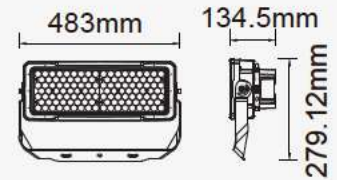

BEAM ANGLE 120°

VT-253D

SKU: 494 | 4000K DAY WHITE
SKU: 500 | 6400K WHITE

WATTS	LUMENS	BOX QTY.	WEIGHT
250w	30000	1 pcs	8KG

BEAM ANGLE 60°

VT-252D

SKU: 495 | 4000K DAY WHITE
SKU: 501 | 6400K WHITE