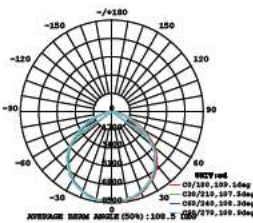

LUMINOUS INTENSITY DISTRIBUTION DIAGRAM