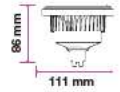

AR111-GU10
12W VT-1112D

SKU: 7234 - 3000K Warm White 3800157620055
SKU: 7235 - 4500K Day White 3800157620062
SKU: 7236 - 6000K White 3800157620079

EQ. Watts: 60w
Voltage/Frequency: AC:200-240V,50Hz
Luminous Flux: 900lm
LED Type: COB

CRI: >80
PF: >0.9
Base: GU10
Beam Angle: 40°

Body Type: Plastic Clad Aluminium
Dimension: Ø111x86mm
Box Qty: 60 Pcs

AR111-Accessories

Model No: VT-7221-W
SKU: 3575
Base: 1XAR111
Material: Aluminium
Color of Fixture: White

Dimension: 174x174 mm
Cutting Size: 163x163mm
EAN: 3800157604765
Box Qty: 24 Pcs

AR111-Accessories

Model No: VT-7222-W
SKU: 3576
Base: 2XAR111
Material: Aluminium
Color of Fixture: White

Dimension: 325x174mm
Cutting Size: 167x305mm.
EAN: 3800157604772
Box Qty: 12 Pcs

AR111-Accessories

Model No: VT-7223-W
SKU: 3577
Base: 3XAR111
Material: Aluminium
Color of Fixture: White

Dimension: 475x174mm
Cutting Size: 168x455mm
EAN: 3800157604789
Box Qty: 12 Pcs

AR111-Accessories

Model No: VT-7221-B
SKU: 3581
Base: 1XAR111
Material: Aluminium
Color of Fixture: Black

Dimension: 174x174 mm
Cutting Size: 163x163mm
EAN: 3800157607063
Box Qty: 24 Pcs

AR111-Accessories

Model No: VT-7222-B
SKU: 3582
Base: 2XAR111
Material: Aluminium
Color of Fixture: Black

Dimension: 325x174 mm
Cutting Size: 167x305mm.
EAN: 3800157607070
Box Qty: 12 Pcs

AR111-Accessories

Model No: VT-7223-B
SKU: 3583
Base: 3XAR111
Material: Aluminium
Color of Fixture: Black

Dimension: 475x174mm
Cutting Size: 168x455mm
EAN: 3800157607087
Box Qty: 12 Pcs