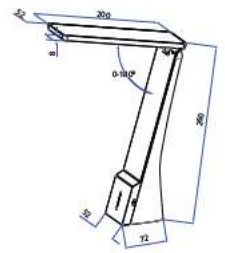

Table Lamps-White+Silver

4w VT-1014-S

SKU: 7098 - 3 IN 1 3800157616980

Voltage/Frequency:	DC:5V,1A
Luminous Flux:	120lm
CRI:	>80
PF:	>0.45

Beam Angle:	120°
Color:	White+Silver
Body Type:	ABS+PC+Aluminium
Dimension:	200x50x263mm
Box Qty:	25 Pcs

Rechargeable