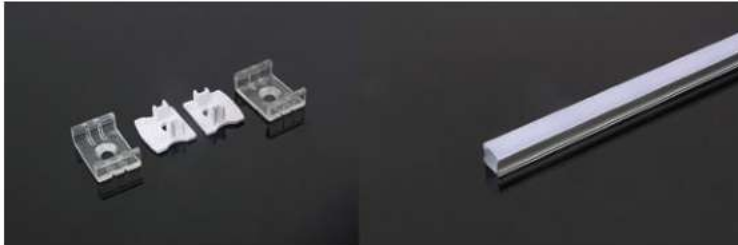

Box Qty. 120 Pcs

Aluminium Profiles-Milky

Model No:	VT-8110
SKU:	3354
Dimension:	2000x17.2x15.5mm
Color of Fixture:	Milky
EAN:	3800157636827

Aluminium Profiles-White Housing

Model No:	VT-8110-W
SKU:	3366
Dimension:	2000x17.2x15.5mm
Color of Fixture:	White
EAN:	3800157640169