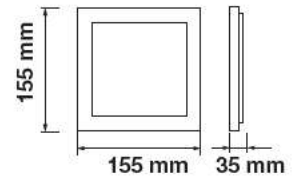

Body Type: Aluminium
Dimension: 155x155x35mm
Box Qty: 20 Pcs