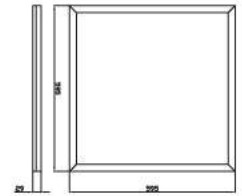

Body Type:	FE+PP
Dimension:	595x595x29mm
Box Qty:	4 Pcs