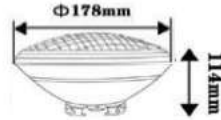

Pool Lights-PAR56
8W VT-1258

SKU: 7556 - 3000K Warm White 3800157633789
SKU: 7555 - 6400K White 3800157633772
SKU: 7557 - Blue 3800157633796

Commercial Type:	PAR56
Voltage/Frequency:	AC/DC:12V,50Hz
Luminous Flux:	800lm
Beam Angle:	120°
CRI:	>80
IP Rating:	IP68
Body Type:	Glass
Dimension:	178x114mm
Cutting Size:	NA
Box Qty:	12 Pcs