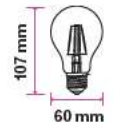

Frost Cover -Filament-Globe-E27

7W VT-2067D

SKU: 7191 - 2700K Warm White 3800157615679

EQ. Watts:	55w
Voltage/Frequency:	AC:220-240V,50/60Hz
Luminous Flux:	750lm
Commercial Type:	G125

LED Type:	Filament
CRI:	>80
PF:	>0.5
Base:	E27

Beam Angle:	300°
Body Type:	Glass
Dimension:	125x177mm
Box Qty:	12 Pcs

Filament-T30-E27

2W VT-2042

SKU: 7251 - 2700K Warm White 3800157620826

EQ. Watts:	20w
Voltage/Frequency:	AC:220-240V,50/60Hz
Luminous Flux:	200lm
Commercial Type:	T30

LED Type:	Filament
CRI:	>80
PF:	>0.5
Base:	E27

Beam Angle:	300°
Body Type:	Glass
Dimension:	30x136mm
Box Qty:	100 Pcs

Filament-T20-E14

4W VT-2204

SKU: 2701 - 2700K Warm White 3800157641494
SKU: 2702 - 4000K Day White 3800157641500
SKU: 2703 - 6000K White 3800157641517

EQ. Watts:	35w
Voltage/Frequency:	AC:220-240V,50/60Hz
Luminous Flux:	400lm
Commercial Type:	T20

LED Type:	COB
CRI:	>80
PF:	>0.45
Base:	E14

Beam Angle:	360°
Body Type:	Glass
Dimension:	20x135mm
Box Qty:	100 Pcs

Clear Glass-Filament-A60-E27

4W VT-1885

SKU: 4259 - 2700K Warm White 3800230627179
SKU: 7119 - 4000K Day White 3800157609951
SKU: 7120 - 6400K White 3800157609968

EQ. Watts:	40w
Voltage/Frequency:	AC:220-240V,50Hz
Luminous Flux:	400lm
Commercial Type:	A60

LED Type:	Filament
CRI:	>80
PF:	>0.4
Base:	E27

Beam Angle:	300°
Body Type:	Glass
Dimension:	60x107mm
Box Qty:	50 Pcs

Clear Glass-Filament-A60-E27

4W VT-1885D

SKU: 4364 - 2700K Warm White 3800157602907

EQ. Watts:	30w
Voltage/Frequency:	AC:220-240V,50Hz
Luminous Flux:	350lm
Commercial Type:	A60

LED Type:	Filament
CRI:	>80
PF:	>0.5
Base:	E27

Beam Angle:	300°
Body Type:	Glass
Dimension:	60x107mm
Box Qty:	50 Pcs