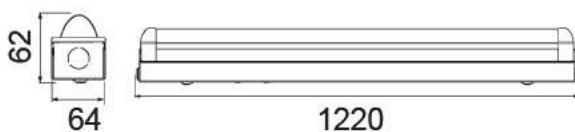

4
FEET

120
Lumen/W