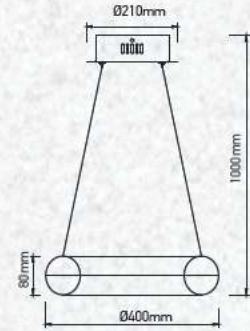

No. of LED:	470 pcs
Material :	Aluminium+Acrylic
Unit GW :	4.7 Kg
Life Span:	25,000 Hours
Size :	600/500/400mm
Box Qty:	1Pcs

Chandelier Series

40w VT-40-1

SKU: 3874 - 3000K Warm White

Built In **LED**
3800157620888