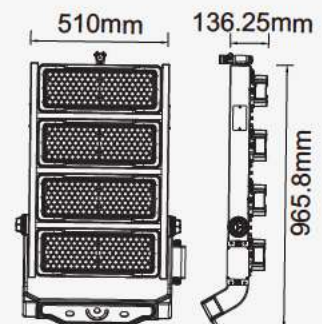

VT-1002D

SKU: 499 | 4000K DAY WHITE