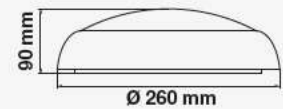

2D Bulkhead with Emergency Battery Backup and Sensor

3in1 Bulkhead
Emergency Battery Backup
Microwave Sensor

Our 3-in-1 LED bulkhead range is equipped with the complete package for a remarkable and reliable indoor/outdoor emergency and security lighting. With reliable Ni-Cad emergency battery back up, advanced microwave sensor, and optional dimmable functions, this range has impressive lighting abilities to make outdoor locations of residential, business, and industrial areas safer and easier to navigate.

- AC:200-240V,50/60Hz
- >1.2 Watts Emergency Standby Watts
- 60mA Battery Charging Current
- 200mA Battery Discharging Current
- Ni-CD AA, 7.2V 1.0Ah Battery Type
- Green LED Charging indicate
- Including battery protection circuit & inhibiting mode
- 120° / 360° Detection Angle
- Yes, 0, 10%, 20%, 30% optional Dimmable Function
- 0.5~3m/s Detection Motion Speed
- PC Body type
- >3 hrs Emergency Operation time
- SMD LED Type
- 3m, 5m, 8m, 10m (optional) Detection Distance
- 30,000 hrs Lifespan

3 YEAR
WARRANTY*

MODEL	WATTS	LUMENS	BOX QTY.	SKU: 817 | 4000K DAY WHITE
VT-12	10w	720	10 pcs