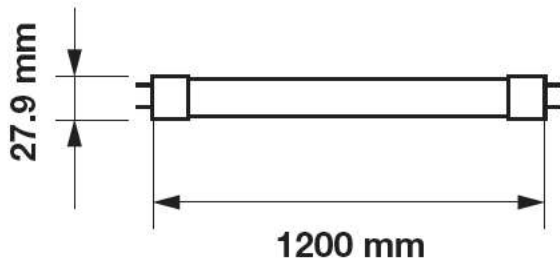

MODEL	WATTS	LUMENS	WEIGHT-KG	BOX QTY.
VT-1612	12w	1920lm	0.193	25 pcs

SKU: 6477 | 3000K WARM WHITE
SKU: 6478 | 4000K DAY WHITE
SKU: 6479 | 6400K WHITE