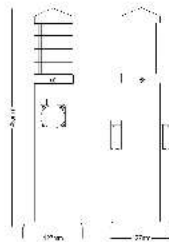

2 WAYS GARDEN SOCKET WITH LAMP
IP44

VT-1156-2

SKU: 8822

EAN: 3800157652476

Input Power:	AC:220-240V,50Hz	Input Current:	16A
Body Type:	Stainless Steel+PC	Rated Load:	3680W
Dimension:	127x455mm	Color:	Dark Grey
		Box Qty:	4 pcs

2 Way
Socket