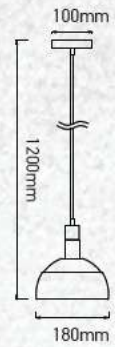

Pendant-Aluminium Shade-Black

Model:	VT-7100-B
SKU:	3921
EAN:	3800157626163
Size:	180x100x1200mm
Box Qty:	12Pcs
Material:	Plastic+Aluminium

E14 HOLDER