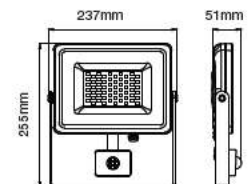

VT-50-S-W

SKU: 466 | 3000K WARM WHITE
SKU: 467 | 4000K DAY WHITE
SKU: 468 | 6400K WHITE

WATTS	LUMENS	BOX QTY.
50w	4000	10 pcs