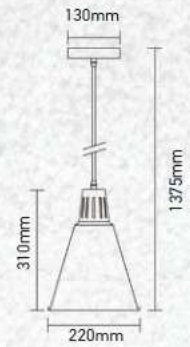

Aluminum-Sand finish-Grey

Model:	VT-7520-G
SKU:	3701
EAN:	3800157610742
Size:	220x310x1375mm
Box Qty:	4Pcs
Material:	Aluminium+Sand Finish