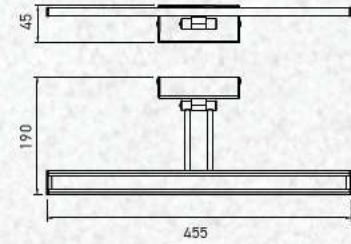

Mirror Movable Wall Lamp Golden

8W VT-7009 Built In LED

SKU: 3983 - 3000K Warm White 3800157637954
SKU: 3901 - 4000K Day white 3800157621861

Voltage/Frequency: AC:220-240V,50Hz

Luminous Flux: 600lm

LED Type: SMD

CRI: >80

PF: >0.8

Beam Angle: 120°

No. of LED: 40 pcs

Material : Stainless Steel+Aluminium+PMMA

Unit GW : 0.8 Kg

Life Span: 20,000 Hours

Size : 455x45x190mm

Box Qty: 11Pcs

Mirror Surface Light - Chrome Cap

10w VT-7010-CH Built In LED

SKU: 3916 - 4000K Day White 3800157626118
SKU: 3917 - 6400K White 3800157626125

Voltage/Frequency: AC:220-240V,50/60Hz

Luminous Flux: 950lm

LED Type: SMD

CRI: >80

PF: >0.5

Beam Angle: 150°

No. of LED: N/A

Material : Aluminium+PC

Unit GW : 0.63 Kg

Life Span: 30,000 Hours

Size : 605x53.6x64.6mm

Box Qty: 10Pcs

Mirror Surface Light - White Cap

10w VT-7010-WH Built In LED

SKU: 3918 - 4000K Day White 3800157626132
SKU: 3919 - 6400K White 3800157626149

Voltage/Frequency: AC:220-240V,50/60Hz

Luminous Flux: 950lm

LED Type: SMD

CRI: >80

PF: >0.5

Beam Angle: 150°

No. of LED: N/A

Material : Aluminium+PC

Unit GW : 0.63 Kg

Life Span: 30,000 Hours

Size : 605x53.6x64.6mm

Box Qty: 10Pcs