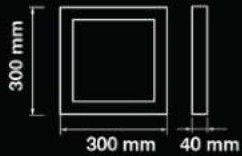

Linkable Up to 60 Units