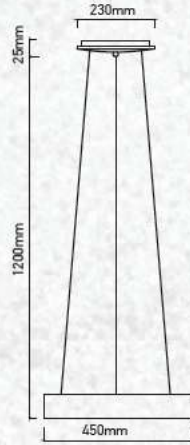

Pendant Light-White

20w VT-25-1-W Built In LED

SKU: 3992-3000K Warm White 3800157638777

Voltage/Frequency:	AC:220-240V,50Hz
Luminous Flux:	1500lm
LED Type:	SMD
CRI:	>80
PF:	>0.9
Beam Angle:	120°
No. of LED:	140 pcs
Material :	Iron+Acrylic
Unit GW :	3.2 Kg
Life Span:	30,000 Hours
Size :	450mm
Box Qty:	1Pcs