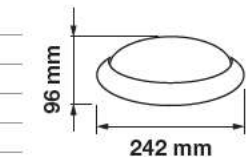

Sensor Compatible:	Yes
Voltage/Frequency:	AC:200-240V,50/60Hz
Luminous Flux:	840lm
IP Rating:	IP54
CRI:	>80
PF:	>0.9

Beam Angle:	110°
Color of Fixture:	White
Body Type:	Plastic CLAD Aluminium
Shape:	Oval
Dimension:	Ø242x96mm
Box Qty:	10 Pcs