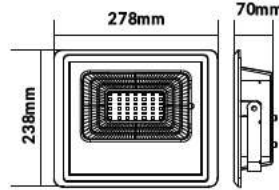

20W Solar Panel with LED Floodlight
VT-60W

SKU: 8575 - 4000K Day White 3800157645607
SKU: 94010 - 6000K White 3800157645768

Battery:	10000mAh
Voltage/Frequency:	DC:6.4V
Luminous Flux:	1650lm
Color of Fixture:	Black
Charging Time:	4 Hours
Working Time:	8 Hours
IP Rating:	IP65
Beam Angle:	120°
CRI:	>70
Body Type:	Aluminium
Dimension:	270x70x238mm
Box Qty:	5Pcs