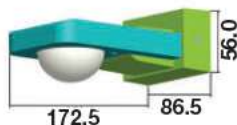

Infrared Sensor

VT-8083-B

SKU: 15011	3800157641265
Sensor Type:	Infrared
Colour:	Black
Detection Range:	360°
Voltage:	AC:220-240V,50/60Hz
Detection Distance:	Max.20m(<24°C)
Rated Load:	1000w(LED)
Ambient Light:	<3-2000LUX (adjustable)
Body Type:	PC
IP Rating:	IP65
Dimension:	86.5x172.5x56mm
Time Delay:	Min.10sec±3sec, Max. 30min±2min
Box Qty:	50 Pcs