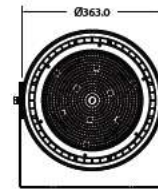

VT-501D

SKU: 493 | 5000K WHITE

WATTS	LUMENS	BEAM ANGLE	BOX QTY.
500w	67500	110°	1 pcs