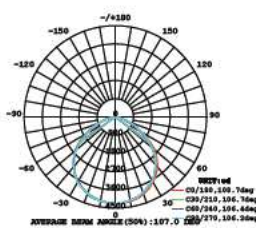

LUMINOUS INTENSITY DISTRIBUTION DIAGRAM