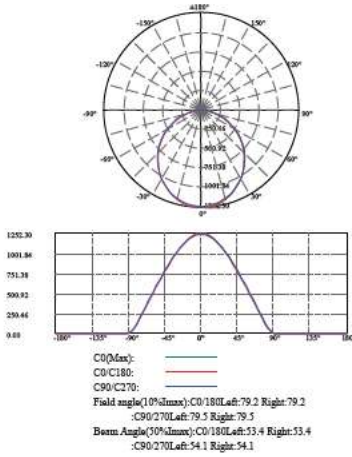

8W
VT-7-41-L

SILVER: SKU:386 | 4000K DAY WHITE
WHITE: SKU:385 | 4000K DAY WHITE

10W
VT-7-41-LN

SILVER: SKU:388 | 4000K DAY WHITE
WHITE: SKU:387 | 4000K DAY WHITE

12W
VT-7-41-LW

SILVER: SKU:390 | 4000K DAY WHITE
WHITE: SKU:389 | 4000K DAY WHITE

14W
VT-7-41-T

SILVER: SKU:392 | 4000K DAY WHITE
WHITE: SKU:391 | 4000K DAY WHITE

16W
VT-7-41-X

SILVER: SKU:394 | 4000K DAY WHITE
WHITE: SKU:393 | 4000K DAY WHITE