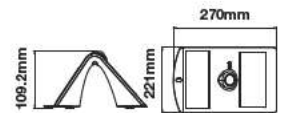

Battery:	3.7V Lithium Battery 4000mAh
Lumens:	800lm
No. of LED:	60pcs (Front 56pcs, Back 4 pcs)
Detecting Angle:	120°
Sensing Range:	2 - 6 mtrs

Charging Time:	6-7 hrs Sunlight Charging
IP Rating:	IP65
Material:	ABS+PC
Dimension:	270x221x109.2mm
Working Time:	Mode A: 5 hours, Mode B: 2-3 nights Mode C: 3-4 nights
Box Qty:	20Pcs