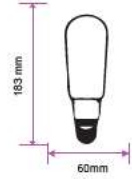

LED Type:	SMD
CRI:	>80
PF:	>0.5
Base:	E27

Beam Angle:	300°
Body Type:	Glass
Dimension:	Ø100x190mm
Box Qty:	20 Pcs

SpecialBulbs

Amber Cover -Filament-T60-E27

5W VT-2245

SKU: 2749 - 2200K Warm White 3800157645454