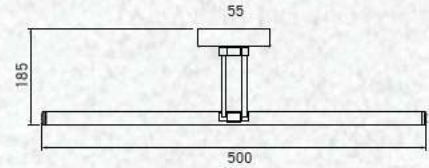

Mirror Light-Picture Chrome Wall Lamp

8W VT-7008 Built In LED

SKU: 3985 - 3000K Warm White 3800157637978
SKU: 3894 - 4000K Day White 3800157621120

Voltage/Frequency:	AC:220-240V,50Hz
Luminous Flux:	600lm
LED Type:	SMD
CRI:	>80
PF:	>0.5
Beam Angle:	120°

No. of LED:	40 pcs
Material :	Metal+PMMA
Unit GW :	0.72 Kg
Life Span:	20,000 Hours
Size :	500x55x185mm
Box Qty:	12Pcs

Mirror Light-Picture Chrome Wall Lamp

12W VT-7012 Built In LED

SKU: 3982 - 3000K Warm White 3800157637947
SKU: 3895 - 4000K Day White 3800157621137

Voltage/Frequency:	AC:220-240V,50Hz
Luminous Flux:	900lm
LED Type:	SMD
CRI:	>80
PF:	>0.5
Beam Angle:	120°

No. of LED:	60 pcs
Material :	Metal+PMMA
Unit GW :	0.82 Kg
Life Span:	20,000 Hours
Size :	640x55x185mm
Box Qty:	12Pcs

Mirror Movable Wall Lamp

8W VT-7009CH Built In LED

SKU: 3984 - 3000K Warm White 3800157637961
SKU: 3900 - 4000K Day white 3800157621854

Voltage/Frequency:	AC:220-240V,50Hz
Luminous Flux:	600lm
LED Type:	SMD
CRI:	>80
PF:	>0.8
Beam Angle:	120°

No. of LED:	40 pcs
Material :	Stainless Steel+Aluminium+PMMA
Unit GW :	0.8 Kg
Life Span:	20,000 Hours
Size :	455x45x190mm
Box Qty:	11Pcs