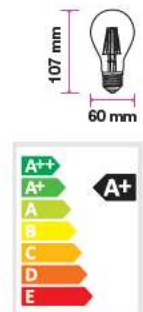

Frost Cover -Filament-A60-E27

4W VT-1934

SKU: 4486 - 2700K Warm White 3800157609616
SKU: 4487 - 4000K Day White 3800157609623
SKU: 4488 - 6400K White 3800157609630

EQ. Watts:	40w
Voltage/Frequency:	AC:220-240V,50Hz
Luminous Flux:	400lm
Commercial Type:	A60

LED Type:	Filament
CRI:	>80
PF:	>0.4
Base:	E27

Beam Angle:	300°
Body Type:	Glass
Dimension:	60x107mm
Box Qty:	50 Pcs