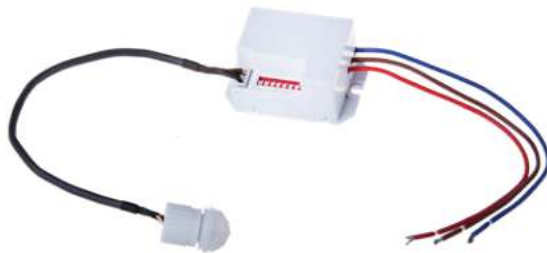

Infrared Sensor

VT-8022

SKU: 6082 3800157608022

Sensor Type:	Infrared
Colour:	White
Detection Range:	120°/360°
Voltage:	AC:220-240V,50/60Hz
Detection Distance:	3/6m(<24°C)
Rated Load:	Max 200W(LED)
Ambient Light:	10LUX/2000LUX(choice)
Body Type:	Plastic
IP Rating:	IP65
Dimension:	36.8x25.5x55.4mm
Time Delay:	5s,30s,1min,3min,5min,8min(choice)
Box Qty:	100 Pcs