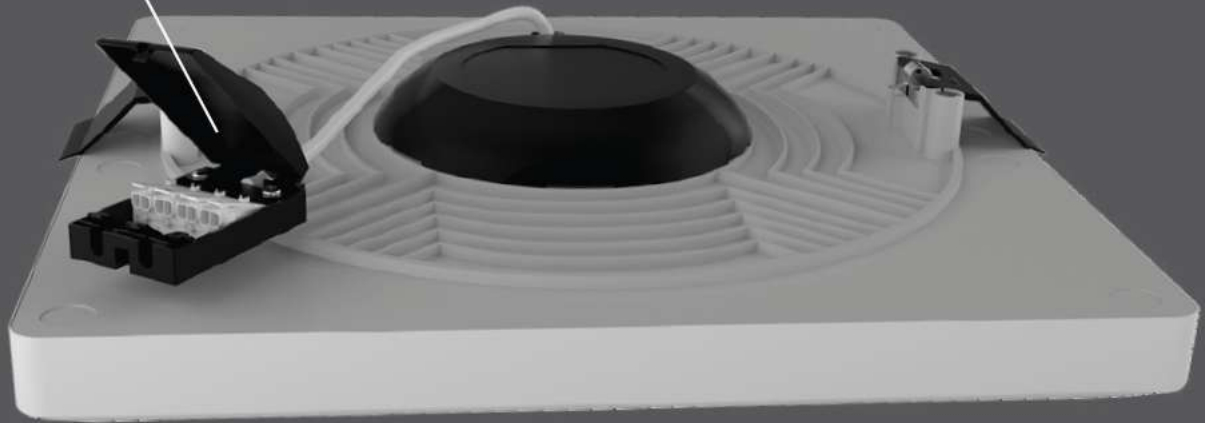

Quick Connector