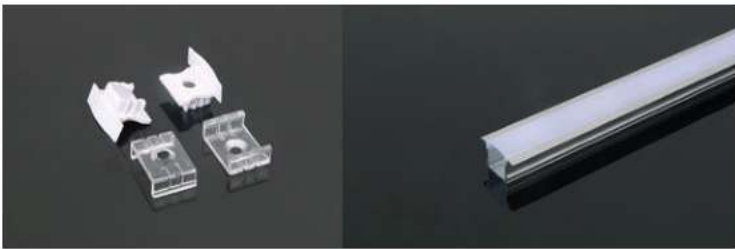

Aluminium Profiles-Milky

Model No:	VT-8107
SKU:	3351
Dimension:	2000x23x15.5mm
Color of Fixture:	Milky
EAN:	3800157636797
Box Qty.	120 Pcs