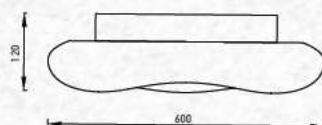

Designer Series Surface-Color Changing

38W VT-7609

SKU: 3968-3IN1

3800157636629

Voltage/Frequency:	AC:220-240V,50Hz
Luminous Flux:	3300lm
LED Type:	SMD
CRI:	>80
PF:	>0.9
Beam Angle:	120°
No. of LED:	384 pcs
Material :	PC
Unit GW :	4.90 kgs
Life Span:	30,000 Hours
Size :	600x120mm
Box Qty:	1Pcs