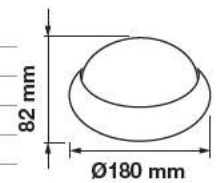

Sensor Compatible:	Yes
Voltage/Frequency:	AC:200-240V,50/60Hz
Luminous Flux:	560lm
IP Rating:	IP54
CRI:	>70
PF:	>0.5

Beam Angle:	120°
Color of Fixture:	Black
Body Type:	Plastic CLAD Aluminium
Shape:	Round
Dimension:	Ø180x82mm
Box Qty:	10 Pcs