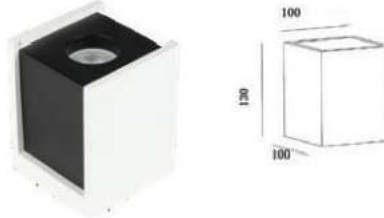

Fitting-Square Metal-1XGU10

Model No	VT-860-GB
SKU:	3140
Base:	GU10
Material:	Gypsum with metal
Shape:	Square
Color of Fixture:	White+Gun Black
Dimension:	100x100x130mm
Cutting Size:	N/A
EAN:	3800157635394
Box Qty:	12pcs