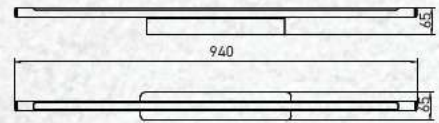

Mirror Surface Light-Chrome

12w VT-7014

Built In LED

SKU: 3902 - 4000K Day white

3800157621878

Voltage/Frequency:	AC:220-240V,50Hz
Luminous Flux:	900lm
LED Type:	SMD
CRI:	>80
PF:	>0.8
Beam Angle:	120°

No. of LED:	60 pcs
Material :	Stainless Steel+Metal+PMMA
Unit GW :	1.08 Kg
Life Span:	20,000 Hours
Size :	640x65x65mm
Box Qty:	12Pcs