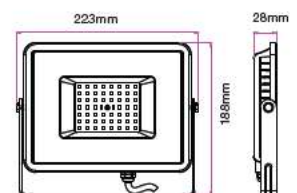

VT-50-B

SKU: 406 | 3000K WARM WHITE
SKU: 407 | 4000K DAY WHITE
SKU: 408 | 6400K WHITE

WATTS	LUMENS	BOX QTY.
50w	4000	8 pcs