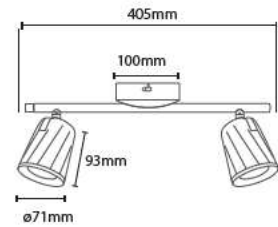

Double Head

12w VT-812-W

SKU: 8254 - 3000K Warm White
SKU: 8256 - 4000K Day White

3800157627047
3800157627061

Sensor Compatible:	Yes
Voltage/Frequency:	AC:220-240V,50/60Hz
Luminous Flux:	960lm
IP Rating:	IP20
CRI:	>80

PF:	>0.5
Beam Angle:	100°
Body Type:	Plastic+Metal
Dimension:	405x100x93mm
Box Qty:	12 Pcs

Double Head

12w VT-812-B

SKU: 8255 - 3000K Warm White
SKU: 8257 - 4000K Day White

3800157627054
3800157627078

Sensor Compatible:	Yes
Voltage/Frequency:	AC:220-240V,50/60Hz
Luminous Flux:	960lm
IP Rating:	IP20
CRI:	>80

PF:	>0.5
Beam Angle:	100°
Body Type:	Plastic+Metal
Dimension:	405x100x93mm
Box Qty:	12 Pcs

Tripple Head

18w VT-818-W

SKU: 8258 - 3000K Warm White
SKU: 8260 - 4000K Day White

3800157627085
3800157627108

Sensor Compatible:	Yes
Voltage/Frequency:	AC:220-240V,50/60Hz
Luminous Flux:	1440lm
IP Rating:	IP20
CRI:	>80

PF:	>0.5
Beam Angle:	100°
Body Type:	Plastic+Metal
Dimension:	605x100x93mm
Box Qty:	12 Pcs

Tripple Head

18w VT-818-B

SKU: 8259 - 3000K Warm White
SKU: 8261 - 4000K Day White

3800157627092
3800157627115

Sensor Compatible:	Yes
Voltage/Frequency:	AC:220-240V,50/60Hz
Luminous Flux:	1440lm
IP Rating:	IP20
CRI:	>80

PF:	>0.5
Beam Angle:	100°
Body Type:	Plastic+Metal
Dimension:	605x100x93mm
Box Qty:	12 Pcs