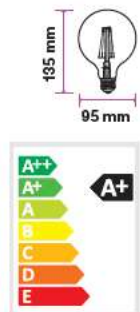

6W VT-2026D

SKU: 7156 - 2200K Warm White 3800157612210

EQ. Watts:	50w
Voltage/Frequency:	AC:220-240V,50/60Hz
Luminous Flux:	500lm
Commercial Type:	G95

LED Type:	Filament
CRI:	>80
PF:	>0.7
Base:	E27

Beam Angle:	300°
Body Type:	Glass
Dimension:	95x135mm
Box Qty:	12 Pcs