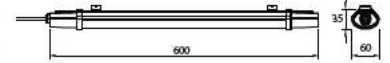

Voltage/Frequency:	AC:200-240V,50/60Hz
Luminous Flux:	1530lm
LED Type:	SMD2835
CRI:	>80

PF:	>0.9
Beam Angle:	120°
Body Type:	PC
On/Off:	>15,000

Life span:	20,000 Hours
Gross weight:	0.25 kg
Dimension:	600x60x35mm
Box Qty:	20 Pcs