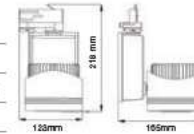

Sensor Compatible:	Yes	Beam Angle:	25°
Voltage/Frequency:	AC:100-240V,50/60Hz	Color of Fixture:	Black
Luminous Flux:	2300lm	Body Type:	Die Cast Aluminium
LED Type:	COB	Life span:	20,000 Hours
CRI:	>95	Dimension:	123x165x218mm
PF:	>0.9	Box Qty:	8 Pcs