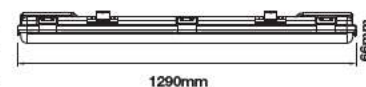

Voltage/Frequency: AC:200-240V,50/60Hz

Luminous Flux: 3400lm

LED Type: SMD

CRI: >80

PF: >0.9

Beam Angle: 120°

Body Type: Plastic+ABS

On/Off: >10,000

Life span: 30,000 Hours

Gross weight: 1.33 kg

Dimension: 1290x116x66mm

Box Qty: 10 Pcs