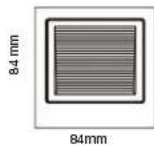

Beam Angle:	45°
Body Type:	Die cast Aluminum
Color of Fixture:	White
Shape:	Square
Dimension:	85x85x42mm
Cutting Size:	85x85mm
Box Qty:	100 Pcs

Steplight-Square
3W VT-1143

SKU: 1284 - 4000K Day White 3800157617307