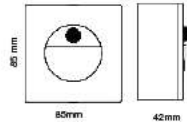

Steplight-Square
3W VT-1143

Sensor Compatible:	Sensor Included
Voltage/Frequency:	AC:100-240V, 50/60Hz
Luminous Flux:	100lm
LED Type:	SMD
CRI:	>80
PF	>0.5

Beam Angle:	45°
Body Type:	Die cast Aluminum
Color of Fixture:	White
Shape:	Square
Dimension:	85x85x42mm
Cutting Size:	85x85mm
Box Qty:	100 Pcs