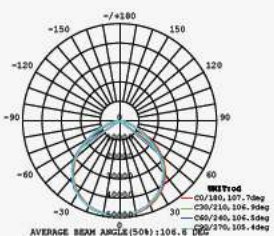

① METER WIRE

LUMINOUS INTENSITY DISTRIBUTION DIAGRAM

VT-505

SKU: 966 | 4000K DAY WHITE
 SKU: 967 | 6400K WHITE

WATTS	LUMENS	BOX QTY.
500w	60000	1 pcs

120
 Lumen/W

① METER WIRE

LUMINOUS INTENSITY DISTRIBUTION DIAGRAM