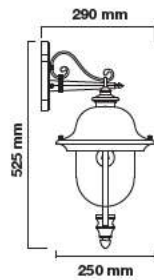

Wall Lamp
VT-852

SKU: 7531   3800157630078

Voltage:	AC:220-240V,50Hz
Max.Watts:	60W
IP Rating:	IP44
Holder:	E27
Color of Fixture:	Matt Black
Body Type:	Aluminium, Glass
Size:	290x250x525mm
Box Qty:	6 Pcs