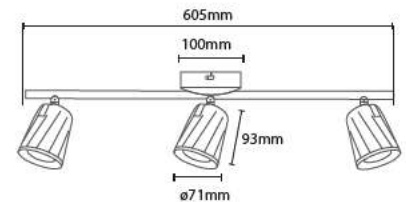

Double Head

12w VT-812-B

SKU: 8255 - 3000K Warm White
SKU: 8257 - 4000K Day White

3800157627054
3800157627078

Sensor Compatible:	Yes
Voltage/Frequency:	AC:220-240V,50/60Hz
Luminous Flux:	960lm
IP Rating:	IP20
CRI:	>80

PF:	>0.5
Beam Angle:	100°
Body Type:	Plastic+Metal
Dimension:	405x100x93mm
Box Qty:	12 Pcs