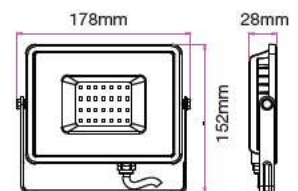

VT-30-1-W

- SKU: 950 | 6400K WHITE

WATTS	LUMENS	BOX QTY.
30w	2400	10 pcs