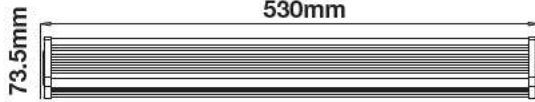

UFO-Highbay-90°
50w VT-9055

SKU: 5560 - 6400K White 3800157621977

Sensor Compatible:	Yes
Voltage/Frequency:	AC:220-240V,50Hz
Luminous Flux:	4000lm
LED Type:	SMD
CRI:	>70
PF:	>0.9
Beam Angle:	90°
Body Type:	Die Cast Aluminium
IP Rating:	IP44
Dimension:	220x114mm
Box Qty:	8 Pcs

90° BEAM ANGLE

LED Highbays
100w VT-9-109

SKU: 590 - 6000K White 3800157643153

100° BEAM ANGLE

3 YEAR WARRANTY

Sensor Compatible:	Yes
Voltage/Frequency:	AC:220-240V,50Hz
Luminous Flux:	9000lm
LED Type:	SMD
CRI:	>80
PF:	>0.9>0.9
Beam Angle:	100°
Body Type:	Aluminium
IP Rating:	IP54
Dimension:	530x103.5x73.5mm
Box Qty:	10 Pcs