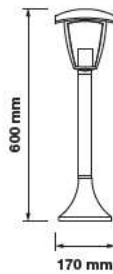

Stand Lamp

VT-736

SKU: 7059

3800157612623

Voltage:	AC:220-240V,50Hz
Max.Watts:	60W
IP Rating:	IP44
Holder:	E27
Color of Fixture:	Black
Body Type:	Aluminium+Glass
Size:	170x600mm
Box Qty:	10 Pcs