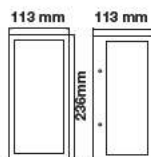

SKU: 8518 3800157637442