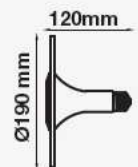

LED BIG BULBS

Acrylic Bulbs

5 YEAR
WARRANTY

V-TAC's Acrylic Bulb range with its unique designs, all with significantly greater luminous flux. Despite the great size, these LED big bulbs are equipped with modern thermal management so it will not heat up and has LEDs provided by Samsung for maximum efficiency.

- 30,000 hrs Lifespan
- AC:220-240V,50Hz
- CRI: >80
- PF >0.5
- 120° Beam Angle
- Acrylic+Aluminum+Plastic Material

MODEL	WATTS	EQ.WATTS	LUMENS	BASE	BOX QTY.
VT-2311	11w	70w	900	E27	18 pcs

SKU: 2781 | 3000K WARM WHITE
SKU: 2782 | 4000K DAY WHITE
SKU: 2783 | 6400K WHITE

MODEL	WATTS	EQ.WATTS	LUMENS	BASE	BOX QTY.
VT-2318	18w	90w	1200	E27	18 pcs

SKU: 2784 | 3000K WARM WHITE
SKU: 2785 | 4000K DAY WHITE
SKU: 2786 | 6400K WHITE