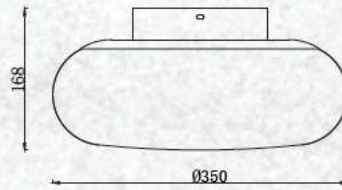

Ceiling Lamp-TRIAC Dimmable

25W VT-7352

SKU: 40051 - 3000K Warm White 3800157640534

Voltage/Frequency: AC:220-240V

Luminous Flux: 2100lm

LED Type: SMD

CRI: >80

PF: >0.9

Beam Angle: 120°

No. of LED: 132 pcs

Material: PC + Iron

Unit GW: 2.1 kgs

Life Span: 30,000 Hours

Size: ø350x168mm

Box Qty: 1Pcs