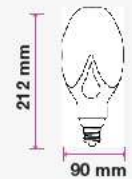

LED BULBS

LED Big Bulb | Lowbay

5 YEAR
WARRANTY*

MODEL	WATTS	LUMENS	BASE	BOX QTY.
VT-240	36w	3960	E27	20 pcs

- SKU: 283 | 3000K WARM WHITE
- SKU: 284 | 4000K DAY WHITE
- SKU: 285 | 6400K WHITE

2 YEAR
WARRANTY*

MODEL	WATTS	LUMENS	BASE	BOX QTY.
VT-260	60w	4800	E40	20 pcs

- SKU: 186 | 3000K WARM WHITE
- SKU: 187 | 4000K DAY WHITE
- SKU: 188 | 6400K WHITE

MODEL	WATTS	LUMENS	BASE	BOX QTY.
VT-85	85w	6800	E40	4 pcs

- SKU: 520 | 4000K DAY WHITE
- SKU: 521 | 6400K WHITE