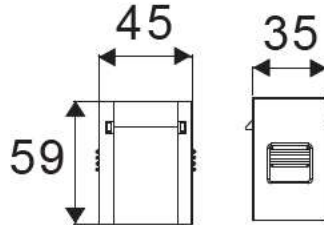

Magnetic Linear Spotlight

1W VT-4141

SKU: 7968 - 3000K Warm White 3800157652766
SKU: 7969 - 4000K Day White 3800157652773

Voltage/Frequency:	DC:24V	Beam Angle:	30°
Luminous Flux:	35lm	Body Type:	Aluminium
LED Type:	SMD	Life span:	30,000 Hours
CRI:	>90	Dimension:	45x35x59mm
Color of Fixture:	Black	Box Qty:	40 PCS

3 YEAR WARRANTY

UGR<19

Magnetic Linear Spotlight

3W VT-4143

SKU: 7960 - 3000K Warm White 3800157652780
SKU: 7961 - 4000K Day White 3800157652797

Voltage/Frequency:	DC:24V	Beam Angle:	30°
Luminous Flux:	240lm	Body Type:	Aluminium
LED Type:	SMD	Life span:	30,000 Hours
CRI:	>90	Dimension:	106x35x59mm
Color of Fixture:	Black	Box Qty:	36 PCS

3 YEAR WARRANTY

UGR<19