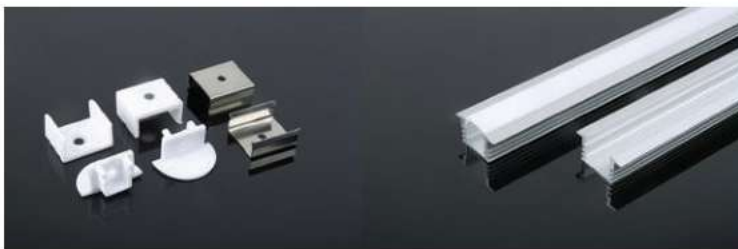

Aluminium Profiles-Milky

Model No:	VT-8115
SKU:	3357
Dimension:	2000x24.5x12.2mm
Color of Fixture:	Milky
EAN:	3800157636858

Box Qty. 120 Pcs