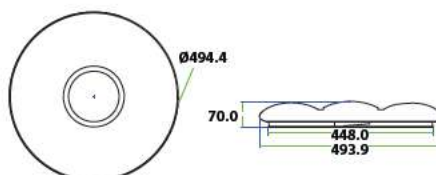

Sensor Compatible:	Yes
Voltage/Frequency:	AC:175-265V,50/60Hz
Luminous Flux:	4200lm
IP Rating:	IP20
CRI:	>80
PF:	>0.9

Beam Angle:	120°
Color of Fixture:	White
Body Type:	Plastic+Metal
Shape:	Round
Dimension:	Ø493.9x70mm
Box Qty:	5 Pcs

DIMMABLE
WITH REMOTE

CCT CHANGING
With Remote Control