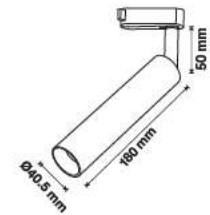

MODEL	WATTS	LUMENS	PF	CRI	BOX QTY.	BEAM ANGLE
VT-415-B	15w	1050	>0.5	>90	40 pcs	24°

SKU: 359 | 3000K WARM WHITE
SKU: 360 | 4000K DAY WHITE
SKU: 361 | 5000K WHITE