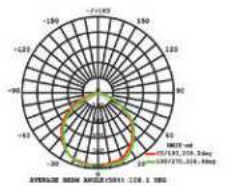

E Series-White Body
30w VT-4031W

SKU: 5955 - 3000K Warm White 3800157625487
SKU: 5956 - 4000K Day White 3800157625494
SKU: 5957 - 6500K White 3800157625500

Sensor Compatible:	Yes
Voltage/Frequency:	AC:220-240V,50Hz
Luminous Flux:	2550lm
Color of Fixture:	White
CRI:	>70
PF:	>0.9
IP Rating:	IP65
Beam Angle:	110°
Body Type:	Aluminium
Dimension:	185x163x26mm
Box Qty:	20 Pcs