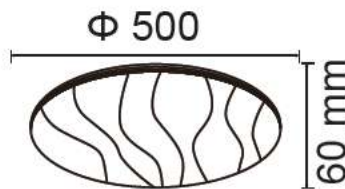

Domelight-Remote Control-CCT Changeable

65w VT-8503

SKU:1461-3IN1

3800157643597

Sensor Compatible:	Yes
Voltage/Frequency:	AC:200-240V,50/60Hz
Luminous Flux:	4900lm
IP Rating:	IP20
CRI:	>80
PF:	>0.6

Beam Angle:	180°
Color of Fixture:	White
Body Type:	PC+Metal
Shape:	Round
Dimension:	D:500x65mm
Box Qty:	10 Pcs

DIMMABLE WITH REMOTE

CCT CHANGING With Remote Control