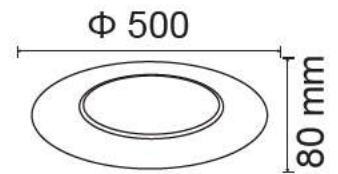

CCT CHANGING
With Remote Control

Domelight-Remote Control-CCT Changeable

65w VT-8504

SKU:1462- 3IN1

3800157643603

Sensor Compatible:	Yes
Voltage/Frequency:	AC:200-240V,50/60Hz
Luminous Flux:	4900lm
IP Rating:	IP20
CRI:	>80
PF:	>0.6

Beam Angle:	180°
Color of Fixture:	White
Body Type:	PC+Metal
Shape:	Round
Dimension:	D:510x90mm
Box Qty:	6 Pcs

Ceiling Lights - Square

15w VT-8033SQ

SKU: 1390 - 3000K Warm White 3800157626477
SKU: 5567 - 4000K Day White 3800157610360
SKU: 1391 - 6400K White 3800157626484

TRIMLESS
Luxurious Finish
SURFACE MOUNTED

Sensor Compatible:	Yes
Voltage/Frequency:	AC:100-240V,50/60Hz
Luminous Flux:	1250lm
IP Rating:	IP44
CRI:	>80
PF:	>0.6

Beam Angle:	110°
Color of Fixture:	White
Body Type:	PC
Shape:	Square
Dimension:	200x200x47.5
Box Qty:	20 Pcs

Ceiling Lights - Round

15w VT-8033RD

SKU: 1388 - 3000K Warm White 3800157626453
SKU: 5566 - 4000K Day White 3800157610353
SKU: 1389 - 6400K White 3800157626460

TRIMLESS
Luxurious Finish
SURFACE MOUNTED

Sensor Compatible:	Yes
Voltage/Frequency:	AC:100-240V,50/60Hz
Luminous Flux:	1250lm
IP Rating:	IP44
CRI:	>80
PF:	>0.6

Beam Angle:	110°
Color of Fixture:	White
Body Type:	PC
Shape:	Round
Dimension:	Ø200x47.5mm
Box Qty:	20 Pcs