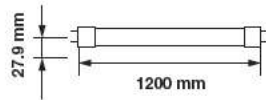

MODEL   WATTS   EQ.WATTS   LUMENS   WEIGHT-KG   BOX QTY.

VT-121   18w   36w   1700   0.1904   25 pcs

SKU: 653 | 3000K WARM WHITE
SKU: 654 | 4000K DAY WHITE
SKU: 655 | 6400K WHITE