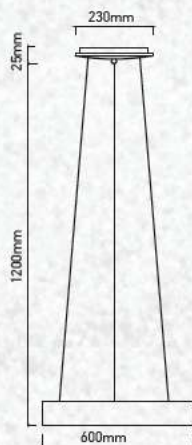

Pendant Light-White

30W VT-32-1-W Built In **LED**

SKU: 3995-3000K Warm White 3800157638807

Voltage/Frequency:	AC:220-240V,50Hz
Luminous Flux:	2250lm
LED Type:	SMD
CRI:	>80
PF:	>0.9
Beam Angle:	120°
No. of LED:	180 pcs
Material :	Iron+Acrylic
Unit GW :	4.3 Kg
Life Span:	30,000 Hours
Size :	600mm
Box Qty:	1Pcs