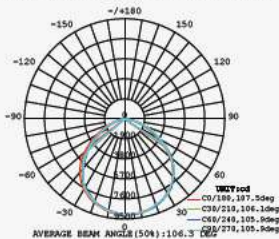

LUMINOUS INTENSITY DISTRIBUTION DIAGRAM

VT-156-B

SKU: 772 | 4000K DAY WHITE
 SKU: 773 | 6400K WHITE

120
 Lumen/W

WATTS	LUMENS	BOX QTY.
150w	18000	2 pcs

① METER WIRE

LUMINOUS INTENSITY DISTRIBUTION DIAGRAM

VT-206-B