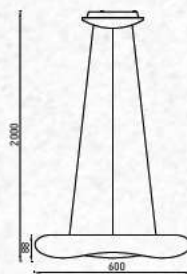

Designer Series Pendant-Color Changing

38W VT-7605

SKU: 3959-3IN1 3800157636537

Voltage/Frequency: AC:220-240V,50Hz

Luminous Flux: 3300lm

LED Type: SMD

CRI: >80

PF: >0.9

Beam Angle: 120°

No. of LED: 384 pcs

Material: PC

Unit GW: 3.90 kgs

Life Span: 30,000 Hours

Size: 600x2000mm

Box Qty: 1Pcs