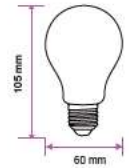

EQ. Watts:	NA
Voltage/Frequency:	AC:220-240V,50/60Hz
Luminous Flux:	20lm
Commercial Type:	A60

LED Type:	COB
CRI:	>80
PF:	>0.45
Base:	E27

Beam Angle:	300°
Body Type:	Glass
Dimension:	Ø64x145mm
Box Qty:	100 Pcs