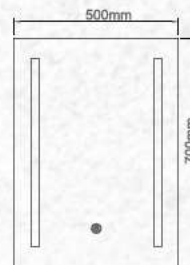

NEW

Mirror Lights

37W VT-8701

SKU: 40461 - 3IN1 3800157655002

Voltage/Frequency:	AC:200-240V,50/60Hz
Luminous Flux:	800lm
CRI:	>80
Beam Angle:	120°
Material :	Iron
Unit GW :	9.3 Kg
IP Rating:	IP44
Size :	700x500x35mm
Box Qty:	1Pcs