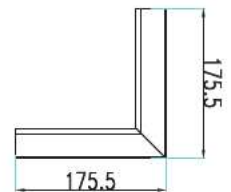

: SKU:397 | 4000K DAY WHITE

14W
VT-7-42-T