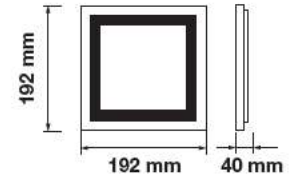

Body Type:	Aluminium
Dimension:	192x192x40mm
Box Qty:	20 Pcs