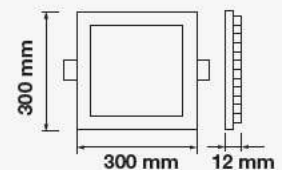

Cutting Size: 280x280mm