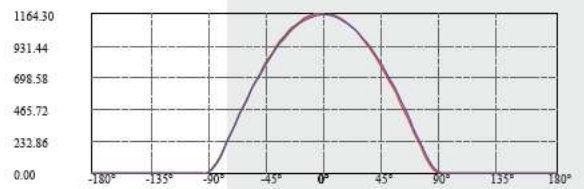

WATTS	LUMENS	SIZE
40w	3400	1200x50x75mm

C180(Max):
 C0/C180:
 C90/C270:
 Field angle(10%Imax):C0/180Left:81.0 Right:78.8
 :C90/270Left:80.7 Right:80.0
 Beam Angle(50%Imax):C0/180Left:57.8 Right:55.7
 :C90/270Left:57.6 Right:56.8