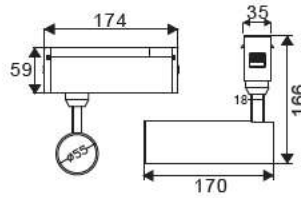

Magnetic Spotlight

15W VT-4215

SKU: 7966 - 3000K Warm White 3800157652841
SKU: 7967 - 4000K Day White 3800157652858

Voltage/Frequency:	DC:24V	Beam Angle:	36°
Luminous Flux:	900lm	Body Type:	Aluminium
LED Type:	COB	Life span:	30,000 Hours
CRI:	>90	Dimension:	166x100x55mm
Color of Fixture:	Black	Box Qty:	16 PCS

3 YEAR WARRANTY

UGR <19

Magnetic Pendant Light

15W VT-4315

SKU: 7968 - 3000K Warm White 3800157652865
SKU: 7969 - 4000K Day White 3800157652872

Voltage/Frequency:	DC:24V	Beam Angle:	36°
Luminous Flux:	1000lm	Body Type:	Aluminium
LED Type:	COB	Life span:	30,000 Hours
CRI:	>90	Dimension:	300x55mm
Color of Fixture:	Black	Box Qty:	12 PCS

3 YEAR WARRANTY

UGR <19