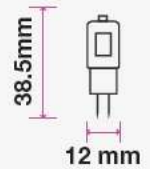

LED SPOTLIGHTS

LED Capsules Lights

Our newly improved range of capsule lights are the ideal choice for replacing Halogen counterparts. Now equipped with LEDs provided by Samsung for maximum efficiency.

- 30,000-hr lifespan
- DC: 12V for G4
- AC: 220-240V, 50Hz for G9
- CRI: >80

5 YEAR
WARRANTY*

MODEL	WATTS	EQ.WATTS	LUMENS	BASE	BOX QTY.
VT-201	1.5w	10w	100	G4	200 pcs
SKU: 240 | 3000K WARM WHITE					
SKU: 241 | 4000K DAY WHITE					
SKU: 242 | 6400K WHITE					

MODEL	WATTS	EQ.WATTS	LUMENS	BASE	BOX QTY.
VT-234	3.2w	30w	385	G4	200 pcs
SKU: 131 | 3000K WARM WHITE					
SKU: 132 | 4000K DAY WHITE					
SKU: 133 | 6400K WHITE					

MODEL	WATTS	EQ.WATTS	LUMENS	BASE	BOX QTY.
VT-203	2.5w	20w	200	G9	200 pcs
SKU: 243 | 3000K WARM WHITE					
SKU: 244 | 4000K DAY WHITE					
SKU: 245 | 6400K WHITE					

MODEL	WATTS	EQ.WATTS	LUMENS	BASE	BOX QTY.
VT-204	3w	25w	300	G9	200 pcs
SKU: 246 | 3000K WARM WHITE					
SKU: 247 | 4000K DAY WHITE					
SKU: 248 | 6400K WHITE