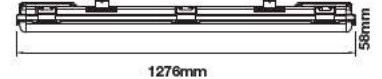

Voltage/Frequency:	AC:200-240V,50/60Hz
Luminous Flux:	1700lm
LED Type:	SMD
CRI:	>80

PF:	>0.5
Beam Angle:	120°
Body Type:	Plastic+ABS
On/Off:	>15,000

Life span:	20,000 Hours
Gross weight:	1 kg
Dimension:	1276x68x58mm
Box Qty:	16pcs