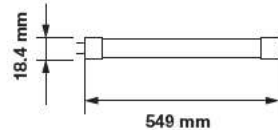

EQ. Watts:	14w
Voltage/Frequency:	AC:220-240V,50Hz
Luminous Flux:	800lm
LED Type:	SMD
CRI:	>80

PF:	>0.5
Beam Angle:	160°
Body Type:	Glass with PET
Holder:	G5
Instant start :	0-100% in < 1s

On/off:	>15,000
Life span:	20,000 Hours
Gross weight:	120g
Dimension:	18.4x549mm
Box Qty:	25 Pcs