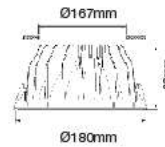

Sensor Compatible:	Yes
Voltage/Frequency:	AC:100-277V,50/60Hz
Luminous Flux:	2400lm
LED Type:	COB
CRI:	>80
PF:	>0.5

Beam Angle:	120°
Body Type:	PKW
Color of Fixture:	White
Shape:	Round
Dimension:	Ø180x83mm
Cutting Size:	Ø167mm
Box Qty:	18 Pcs

Reflector Series - High Lumen

30W VT-26301

SKU: 1276 - 3000K Warm White 3800157611985
SKU: 1277 - 4000K Day White 3800157611992
SKU: 1278 - 6400K White 3800157612005