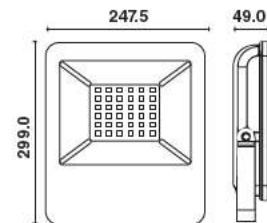

*Super***BRIGHT**
160
LUMENS/W