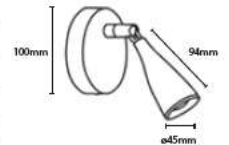

Black VT-805-B

SKU: 8263 - 3000K Warm White
SKU: 8265 - 4000K Day White

Single Head

4.5W

Sensor Compatible:	Yes
Voltage/Frequency:	AC:220-240V,50/60Hz
Luminous Flux:	360lm
IP Rating:	IP20
CRI:	>80

PF:	>0.5
Beam Angle:	100°
Body Type:	Plastic+Metal
Dimension:	100x94x45mm
Box Qty:	12 Pcs