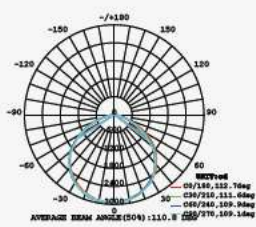

VT-100-G

SKU: 472 | 3000K WARM WHITE
SKU: 473 | 4000K DAY WHITE
SKU: 474 | 6400K WHITE

WATTS	LUMENS	BOX QTY.
100w	8000	4 pcs

① METER WIRE

VT-150-G

SKU: 481 | 3000K WARM WHITE
SKU: 482 | 4000K DAY WHITE
SKU: 483 | 6400K WHITE

WATTS	LUMENS	BOX QTY.
150w	12000	2 pcs

① METER WIRE

VT-200-G

SKU: 484 | 4000K DAY WHITE
SKU: 485 | 6400K WHITE

WATTS	LUMENS	BOX QTY.
200w	16000	2 pcs

① METER WIRE

VT-300-G

SKU: 488 | 4000K DAY WHITE
SKU: 489 | 6400K WHITE

WATTS	LUMENS	BOX QTY.
300w	24000	2 pcs

① METER WIRE