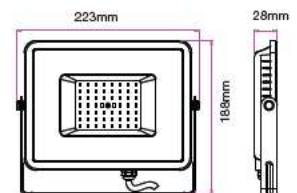

VT-50-1-B

SKU: 20014 | 4000K DAY WHITE
SKU: 951 | 6400K WHITE

WATTS	LUMENS	BOX QTY.
50w	4000	8 pcs