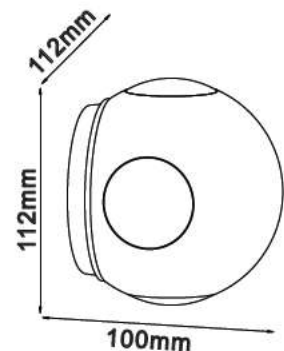

Round-IP65
4W VT-834-W

Sensor Compatible:	Yes
Voltage/Frequency:	AC:220-240V,50/60Hz
Luminous Flux:	440lm
IP Rating:	IP65
CRI:	>80

PF:	>0.45
Beam Angle:	4°90°
Body Type:	Aluminum
Dimension:	Ø112mm
Box Qty:	20 Pcs