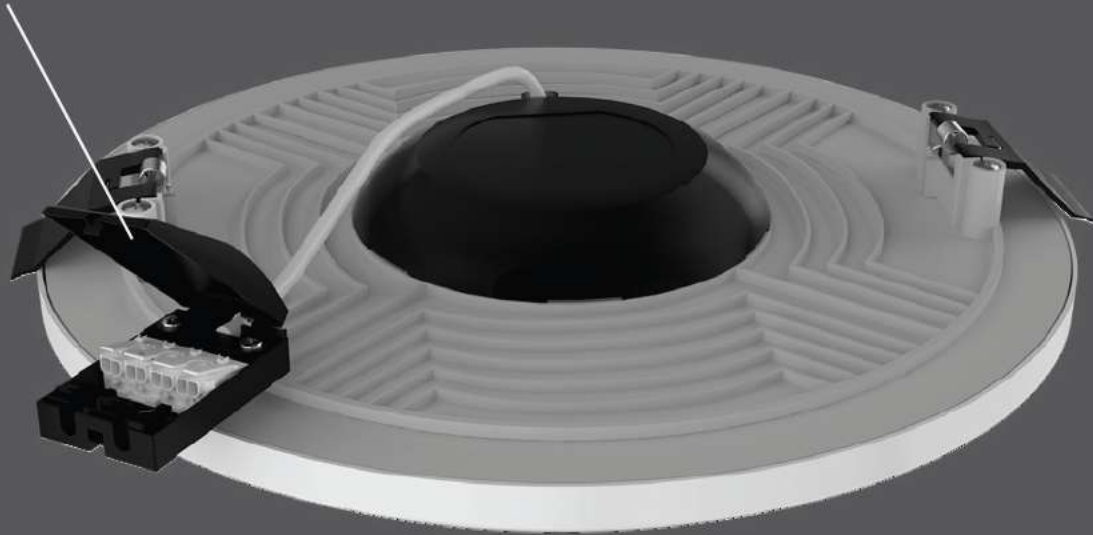

MODEL	WATTS	LUMENS	BOX QTY.
VT-620RD	20w	2000	40 pcs

Cutting Size: ø 140 mm

Quick Connector

LED MINI PANELS

Square Edge Series

V-TAC's Round Edge Panel has an elegant, classic design that lights up all the way to the edges — giving a contemporary lighting effect that is ideal for residential, office, or commercial indoor areas. The quick connector feature lessens set-up time brought by complicated wirings. Built with the most stable drivers in the market, have low maintenance panels without the flashes and the flickers.