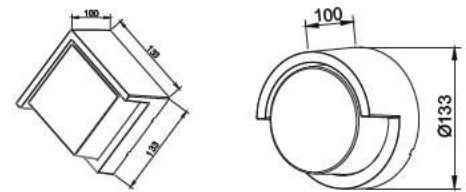

LED Wall Lights
12W VT-827-RD

Sensor Compatible:	Yes
Voltage/Frequency:	AC:220-240V,50/60Hz
Luminous Flux:	650lm
IP Rating:	IP65
CRI:	>80

PF:	>0.5
Beam Angle:	128°
Body Type:	PC
Dimension:	169x100mm
Box Qty:	20 Pcs