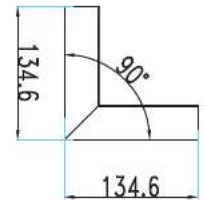

SILVER: SKU:388 | 4000K DAY WHITE
WHITE: SKU:387 | 4000K DAY WHITE

12W
VT-7-41-LW