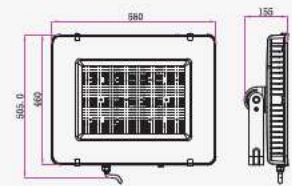

① METER WIRE

LUMINOUS INTENSITY DISTRIBUTION DIAGRAM

VT-505

SKU: 966 | 4000K DAY WHITE
 SKU: 967 | 6400K WHITE

WATTS	LUMENS	BOX QTY.
500w	60000	1 pcs

120
 Lumen/W

① METER WIRE

LUMINOUS INTENSITY DISTRIBUTION DIAGRAM