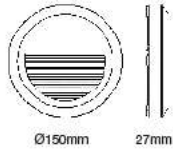

Step Light-Round-IP65
2W VT-1142-B

Sensor Compatible:	Yes
Voltage/Frequency:	AC:100-240V,50/60Hz
Luminous Flux:	60lm
LED Type:	SMD
CRI:	>80
PF:	>0.5

Beam Angle:	55°
Body Type:	PC
Color of Fixture:	White
Shape:	Round
Dimension:	150x27mm
Cutting Size:	N/A
Box Qty:	50 Pcs