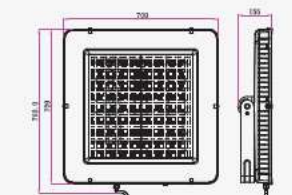

VT-1055

SKU: 968 | 4000K DAY WHITE
SKU: 969 | 6400K WHITE

WATTS	LUMENS	BOX QTY.
1000w	120000	1 pcs

120
Lumen/W