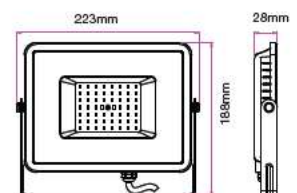

VT-50-G

- SKU: 463 | 3000K WARM WHITE
- SKU: 464 | 4000K DAY WHITE
- SKU: 465 | 6400K WHITE

WATTS	LUMENS	BOX QTY.
50w	4000	8 pcs