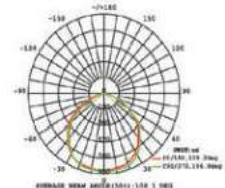

Sensor Compatible:	Yes
Voltage/Frequency:	AC:220-240V,50Hz
Luminous Flux:	850lm
Color of Fixture:	Black
CRI:	>70
PF:	>0.9
IP Rating:	IP65
Beam Angle:	110°
Body Type:	Aluminium
Dimension:	110x112x22mm
Box Qty:	40 Pcs