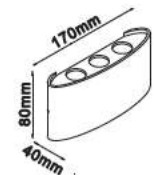

NEW

Black

SKU: 8684 - 4000K Day White 3800157654890

White

SKU: 8683 - 4000K Day White 3800157654883

Up-Down Lights

10W VT-815-B

Sensor Compatible:	Yes
Voltage/Frequency:	AC:220-240V,50Hz
Luminous Flux:	800lm
IP Rating:	IP54
CRI:	>80

PF:	>0.45
Beam Angle:	120°
Body Type:	Aluminum
Dimension:	200x130x100mm
Box Qty:	20 Pcs

Black

SKU: 8615 - 3000K Warm White 3800157652278
SKU: 8616 - 4000K Day White 3800157652285

White

SKU: 8613 - 3000K Warm White 3800157652254
SKU: 8614 - 4000K Day White 3800157652261

Up-Down Lights

6W VT-846-B

Sensor Compatible:	Yes
Voltage/Frequency:	AC:220-240V,50Hz
Luminous Flux:	540lm
IP Rating:	IP54
CRI:	>80

PF:	>0.6
Beam Angle:	Up150° / Down150°
Body Type:	Aluminium
Dimension:	170x40x80mm
Box Qty:	20 Pcs