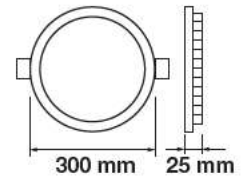

Emergency Pack:	Available
Voltage/Frequency:	AC:85-265V,50/60Hz
Luminous Flux:	2000lm
Beam Angle:	120°

LED Type:	SMD
CRI:	>80
PF:	>0.5
Shape:	Round

Body Type:	Aluminium+Chrome
Dimension:	Ø300x25mm
Box Qty:	10 Pcs

Slim Series-Satin Nickel-Round

24W VT-2407SN

SKU: 6355 - 3000K Warm White 3800157621397
SKU: 6356 - 4000K Day White 3800157621403
SKU: 6357 - 6400K White 3800157621410

Cutting Size:
Ø285mm