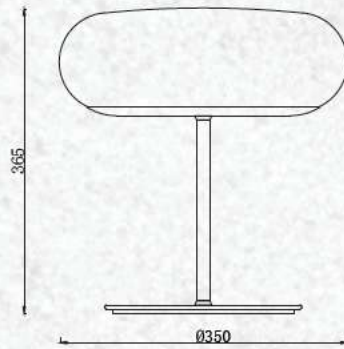

Beam Angle: 120°

No. of LED: 132 pcs

Material: PC + Iron

Unit GW: 5.5 kgs

Life Span: 30,000 Hours

Size: ø350x365mm

Box Qty: 1Pcs

Designer Series Pendant-Color Changing