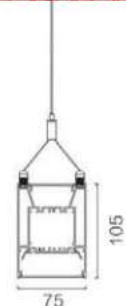

WATTS	LUMENS	SIZE
UP 20w	UP-2000	1200x75x105mm
DOWN 40w	DOWN-4000	

120

LED LINEAR LIGHTS

*Suitable for 10-12 hours daily, usage of the product for 24 hours a day would void warranty

www.v-tac.eu | www.vtacexports.com