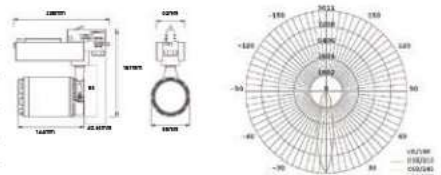

Sensor Compatible:	Yes	Beam Angle:	24°
Voltage/Frequency:	AC:220-240V,50/60Hz	Color of Fixture:	Black+White
Luminous Flux:	2100lm	Body Type:	Aluminium
LED Type:	COB	Life span:	30,000 Hours
CRI:	>80	Dimension:	209x85x187mm
PF:	>0.9	Box Qty:	20 Pcs

Tracklights-Black-White Body

35W VT-4537

SKU: 1338 - 3000K Warm White 3800157620666
SKU: 1339 - 4000K Day White 3800157620673
SKU: 1340 - 6000K White 3800157620680

5 YEAR WARRANTY