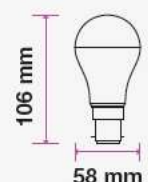

MODEL	WATTS	EQ.WATTS	LUMENS	BASE	SHAPE	BOX QTY.
VT-259D	9w	60	806	B22	A58	100 pcs

SKU: 852 | 3000K WARM WHITE