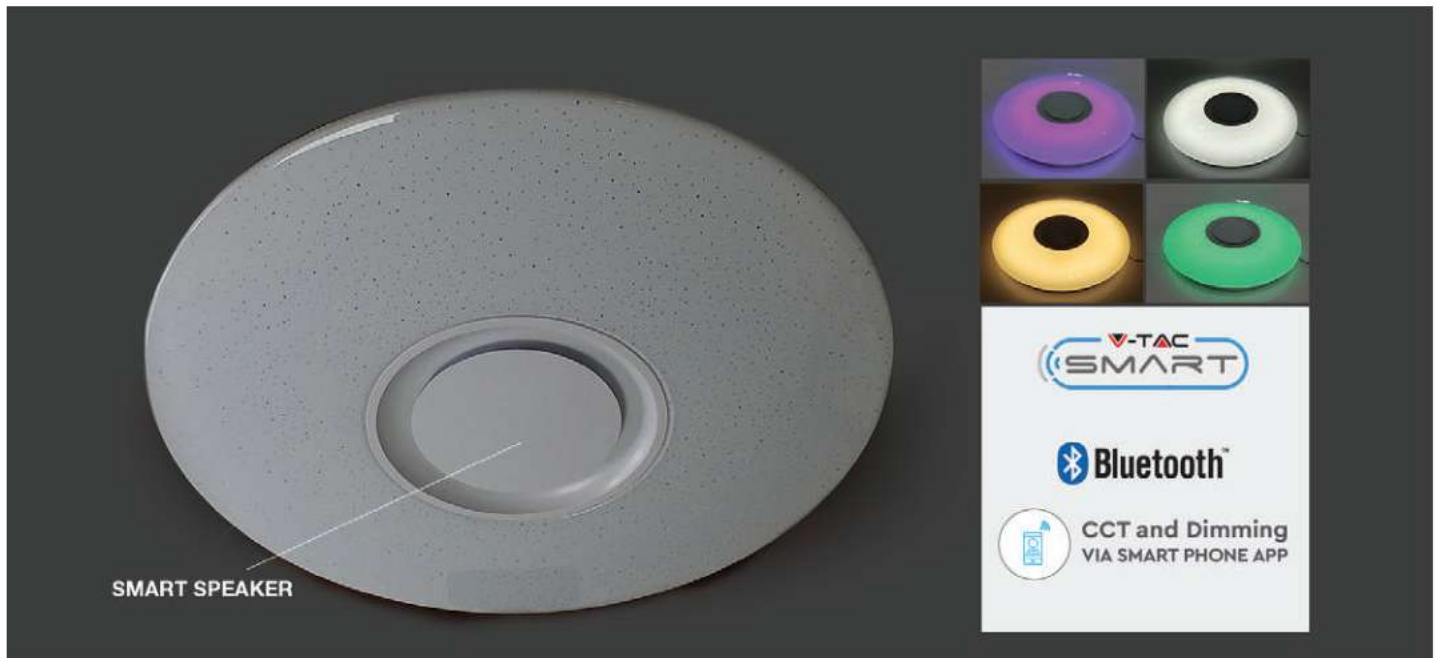

Beam Angle:	150°
Color of Fixture:	White
Body Type:	PMMA+Metal
Shape:	Round
Dimension:	Ø480x75mm
Box Qty:	6 Pcs

Smart Domelight-Speaker-CCT Changeable

36W VT-5500

SKU:1490- RGB+3IN1

3800157645386

Sensor Compatible:	N/A
Voltage/Frequency:	AC:200-240V,50/60Hz
Luminous Flux:	3400lm
IP Rating:	IP20
CRI:	>80
PF:	>0.9