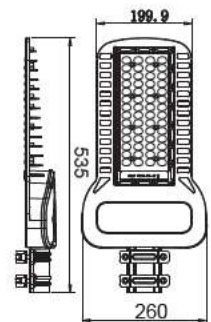

VT-154ST

SKU: 962 | 4000K DAY WHITE
SKU: 963 | 6400K WHITE

WATTS	LUMENS	BOX QTY.
150w	18000	2 pcs