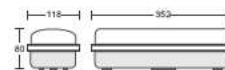

Test Button:	Green Light Indicator Button
Stickers:	4 Stickers
Legends:	4 Ways Legend Available
Mode Of Operation:	Maintained
Box Qty:	12 Pcs

Exit Light - Bulkhead

4W VT-524-12

SKU: 8382 - 6000K White 3800157635493