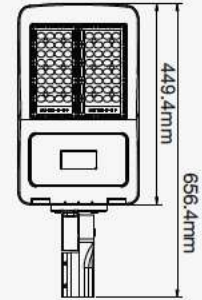

VT-102ST

SKU: 883 | 4000K DAY WHITE
SKU: 884 | 6400K WHITE

WATTS	LUMENS	BOX QTY.
100w	14000	1 pcs

INVENTRONICS DRIVER

140
Lumen/W