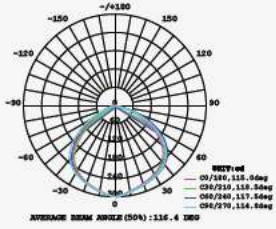

LUMINOUS INTENSITY DISTRIBUTION DIAGRAM