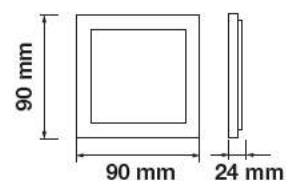

Slim Surface-Square

6W VT-605SQ

SKU: 4907 - 3000K Warm White 3800157605410
SKU: 4908 - 4000K Day White 3800157605427
SKU: 4909 - 6400K White 3800157605434

Emergency Pack:	Available
Voltage/Frequency:	AC:85-265V,50/60Hz
Luminous Flux:	420lm
Beam Angle:	120°

LED Type:	SMD
CRI:	>80
PF:	>0.9
Shape:	Square