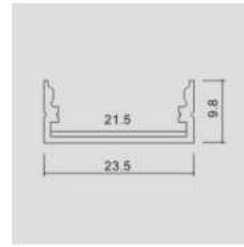

Aluminium Profiles-Milky

Model No:	VT-8108
SKU:	3352
Dimension:	2000x23.5x10mm
Color of Fixture:	Milky
EAN:	3800157636803

Aluminium Profiles-White Housing

Model No:	VT-8108-W
SKU:	3367
Dimension:	2000x23.5x10mm
Color of Fixture:	White
EAN:	3800157640176

Box Qty. 120 Pcs