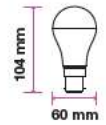

Bulbs-A60-B22

9W VT-1853

SKU: 7402 - 4000K Day White 3800157629270
SKU: 7403 - 6400K White 3800157629287

EQ. Watts:	60w
Voltage/Frequency:	AC:220-240V,50Hz
Luminous Flux:	806lm
Commercial Type:	A60

LED Type:	SMD	Beam Angle:	200°
CRI:	>80	Body Type:	ThermoPlastic
PF:	>0.5	Dimension:	60x104mm
Base:	B22	Box Qty:	100 Pcs

Bulbs-A60-B22

9W VT-2189

SKU: 7422 - 2700K Warm White 3800230626296

EQ. Watts:	60w
Voltage/Frequency:	AC:220-240V,50Hz
Luminous Flux:	806lm
Commercial Type:	A60

LED Type:	SMD	Beam Angle:	200°
CRI:	>80	Body Type:	ThermoPlastic
PF:	>0.5	Dimension:	60x104mm
Base:	B22	Box Qty:	100 Pcs

LED Bulbs-E27

11W VT-2113

SKU: 7352 - 2700K Warm White 3800157627412
SKU: 7353 - 4000K Day White 3800157627429
SKU: 7354 - 6400K White 3800157627436

EQ. Watts:	75w
Voltage/Frequency:	AC:220-240V,50Hz
Luminous Flux:	1055lm
Commercial Type:	A60

LED Type:	SMD	Beam Angle:	200°
CRI:	>80	Body Type:	ThermoPlastic
PF:	>0.5	Dimension:	60x120mm
Base:	E27	Box Qty:	40 Pcs

Bulbs-A60-E27

11W VT-2112

SKU: 7350 - 2700K Warm White 3800157627399
SKU: 7349 - 4000K Day White 3800157627320
SKU: 7351 - 6400K White 3800157627405

EQ. Watts:	75w
Voltage/Frequency:	AC:220-240V,50Hz
Luminous Flux:	1055lm
Commercial Type:	A60

LED Type:	SMD	Beam Angle:	200°
CRI:	>80	Body Type:	ThermoPlastic
PF:	>0.5	Dimension:	60x120mm
Base:	E27	Box Qty:	100 Pcs

Bulbs-A65-B22

15W VT-2015-B22

SKU: 7229 - 2700K Warm White 3800157619654

EQ. Watts:	90w
Voltage/Frequency:	AC:220-240V,50Hz
Luminous Flux:	1350lm
Commercial Type:	A65

LED Type:	SMD	Beam Angle:	200°
CRI:	>80	Body Type:	ThermoPlastic
PF:	>0.5	Dimension:	66.5x134mm
Base:	B22	Box Qty:	100 Pcs