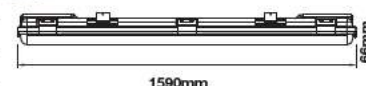

Voltage/Frequency: AC:200-240V,50/60Hz

Luminous Flux: 4000lm

LED Type: SMD

CRI: >80

PF: >0.9

Beam Angle: 120°

Body Type: Plastic+ABS

On/Off: >10,000

Life span: 30,000 Hours

Gross weight: 1.65 kg

Dimension: 1590x116x66mm

Box Qty: 10 Pcs