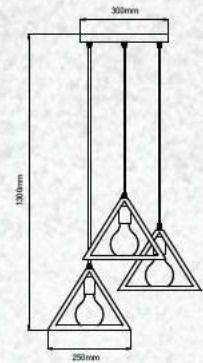

Geometric Series-Black Canopy

Model:	VT-7144
SKU:	3927
EAN:	3800157626224
Size:	300x1300mm
Box Qty:	4Pcs
Material:	Metal Finish