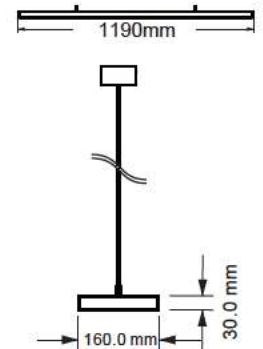

WATTS	LUMENS
UP 30w	UP-3300
DOWN 30w	DOWN-3300

SIZE
1190x160x30mm

BOX QTY.
4 pcs