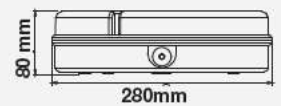

MODEL	WATTS	LUMENS	BOX QTY.	SKU:819 | 4000K DAY WHITE
VT-22	15w	1450l	10 pcs	

VANDAL-PROOF