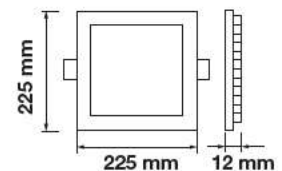

Cutting Size: 210x210mm

SKU: 721 | 3000K WARM WHITE
SKU: 722 | 4000K DAY WHITE
SKU: 723 | 6400K WHITE

MODEL	WATTS	LUMENS	BOX QTY.
VT-624SQ	24w	2000	10 pcs