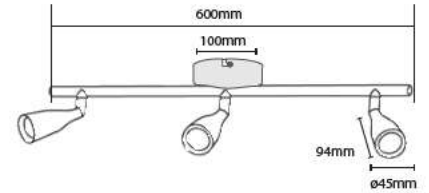

Tripple Head
13.5W VT-813-W

SKU: 8270 - 3000K Warm White 3800157627207
SKU: 8272 - 4000K Day White 3800157627221

Sensor Compatible:	Yes
Voltage/Frequency:	AC:220-240V,50/60Hz
Luminous Flux:	1080lm
IP Rating:	IP20
CRI:	>80

PF:	>0.5
Beam Angle:	100°
Body Type:	Plastic+Metal
Dimension:	600x100x94mm
Box Qty:	12 Pcs

Tripple Head
13.5W VT-813-B

SKU: 8271 - 3000K Warm White 3800157627214
SKU: 8273 - 4000K Day White 3800157627238

Sensor Compatible:	Yes
Voltage/Frequency:	AC:220-240V,50/60Hz
Luminous Flux:	1080lm
IP Rating:	IP20
CRI:	>80

PF:	>0.5
Beam Angle:	100°
Body Type:	Plastic+Metal
Dimension:	600x100x94mm
Box Qty:	12 Pcs

Single Head
6W VT-806-W

SKU: 8250 - 3000K Warm White 3800157627009
SKU: 8252 - 4000K Day White 3800157627023

Sensor Compatible:	Yes
Voltage/Frequency:	AC:220-240V,50/60Hz
Luminous Flux:	480lm
IP Rating:	IP20
CRI:	>80

PF:	>0.5
Beam Angle:	100°
Body Type:	Plastic+Metal
Dimension:	100x93mm
Box Qty:	24 Pcs

Single Head
6W VT-806-B

SKU: 8251 - 3000K Warm White 3800157627016
SKU: 8253 - 4000K Day White 3800157627030

Sensor Compatible:	Yes
Voltage/Frequency:	AC:220-240V,50/60Hz
Luminous Flux:	480lm
IP Rating:	IP20
CRI:	>80

PF:	>0.5
Beam Angle:	100°
Body Type:	Plastic+Metal
Dimension:	100x93mm
Box Qty:	24 Pcs