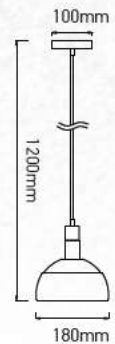

Pendant-Aluminium Shade-Pink

Model:	VT-7100-P
SKU:	3923
EAN:	3800157626187
Size:	180x100x1200mm
Box Qty:	12Pcs
Material:	Plastic+Aluminium