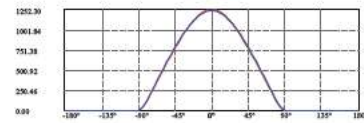

- 30,000 hrs Lifespan
- AC:200-240V,50/60Hz
- Linkable with connectors
- Aluminum Body

5 YEAR
WARRANTY*

WHITE VT-7-42-W

SKU:382 | 4000K DAY WHITE

WATTS	LUMENS	SIZE
40w	4000	1211x90x35mm

CO(Max):
 CO(C180):
 C90/C270:
 Field angle(10%Imax):CO/180Left:79.2 Right:79.2
 C90/270Left:79.5 Right:79.5
 Beam Angle(50%Imax):CO/180Left:54.1 Right:54.1
 C90/270Left:54.1 Right:54.1