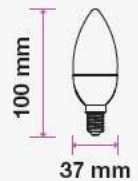

HIGH LUMEN BULBS

C37 | G45 | P45

Available in warm to bright color temperatures, this high-lumen range includes candelabra-style C37 lamps, 45mm diameter spheroid/ping pong G45 bulbs, and 45mm pear-shaped bulbs for a complete selection of lamps to meet a desired combination for mood and task lighting in residential and commercial spaces.

- A++ energy rating
- 120 lm/w
- 30,000-hr lifespan
- 200° Beam Angle
- AC:220-240V,50Hz
- CRI: >80

5 YEAR
WARRANTY*

MODEL	WATTS	EQ.WATTS	LUMENS	BASE	SHAPE	BOX QTY.
VT-255	4.5w	40w	470	E14	Candle	200 pcs

SKU: 258 | 3000K WARM WHITE
SKU: 259 | 4000K DAY WHITE
SKU: 260 | 6400K WHITE

MODEL	WATTS	EQ.WATTS	LUMENS	BASE	SHAPE	BOX QTY.
VT-245	4.5w	40w	470	E27	G45	200 pcs

SKU: 261 | 3000K WARM WHITE
SKU: 262 | 4000K DAY WHITE
SKU: 263 | 6400K WHITE

MODEL	WATTS	EQ.WATTS	LUMENS	BASE	SHAPE	BOX QTY.
VT-225	4.5w	40w	470	E14	P45	200 pcs

SKU: 264 | 3000K WARM WHITE
SKU: 265 | 4000K DAY WHITE
SKU: 266 | 6400K WHITE