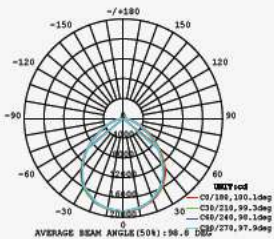

LUMINOUS INTENSITY DISTRIBUTION DIAGRAM