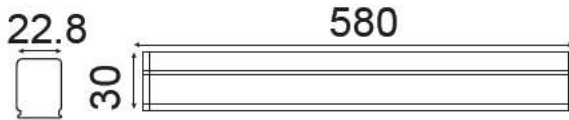

MODEL	WATTS	LUMENS	WEIGHT-KG	BOX QTY.
VT-065	7w	630	0.112	25 pcs

SKU: 692 | 3000K WARM WHITE
SKU: 693 | 4000K DAY WHITE
SKU: 694 | 6400K WHITE