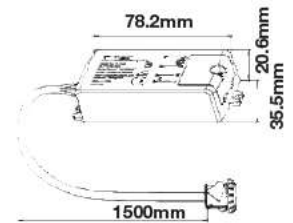

On/Off via the opening and closing of the door

Sensor Type:	Infrared
Colour:	White
Detection Range:	30°
Voltage:	AC:110-240V,50/60Hz
Rated Load:	Max 200W(LED)
Detection Distance:	5cm/6cm(<24°C)

Ambient Light:	
Body Type:	Plastic
IP Rating:	IP20
Dimension:	35.5x78.2x18.7mm
Box Qty:	100 Pcs