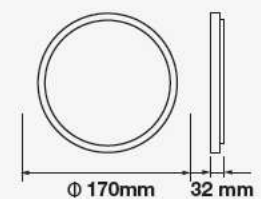

Cutting Size: 75-100mm

SKU: 739 | 3000K WARM WHITE
SKU: 740 | 4000K DAY WHITE
SKU: 741 | 6400K WHITE

MODEL	WATTS	LUMENS	BOX QTY.
VT-625RD	24w	1800	20 pcs