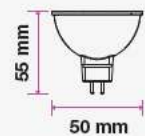

MODEL	WATTS	EQ.WATTS	LUMENS	BASE	BOX QTY.
VT-267	6.5w	40w	450	GU5.3	200 pcs
SKU: 207 | 3000K WARM WHITE					
SKU: 208 | 4000K DAY WHITE					
SKU: 209 | 6400K WHITE