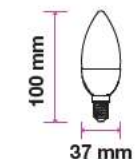

Beam Angle:	200°
Body Type:	Thermoplastic
Dimension:	37x100mm
Box Qty:	200 Pcs