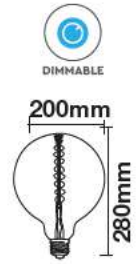

SpecialBulbs

Filament-G200-E27

8W VT-2158D

SKU: 7462 - 2000K Warm White 3800157637374

EQ. Watts:	40w
Voltage/Frequency:	AC:220-240V,50Hz
Luminous Flux:	500lm
Commercial Type:	G200

LED Type:	Filament
CRI:	>80
PF:	>0.5
Base:	E27

Beam Angle:	340°
Body Type:	Glass
Dimension:	200x280mm
Box Qty:	4 Pcs