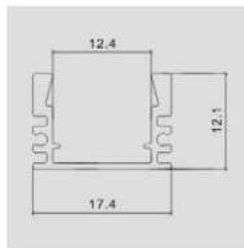

Aluminium Profiles-Milky

Model No:	VT-8116
SKU:	3358
Dimension:	2000x17.4x12.1mm
Color of Fixture:	Milky
EAN:	3800157636865

Box Qty. 120 Pcs