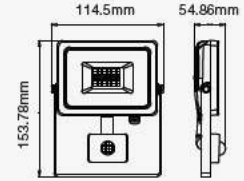

VT-10-S-B

NEW

SKU: 436 | 3000K WARM WHITE
SKU: 437 | 4000K DAY WHITE
SKU: 438 | 6400K WHITE

WATTS	LUMENS	BOX QTY.
10w	800	20 pcs