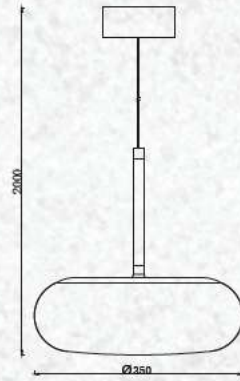

Designer Series-TRIAC Dimmable

25W VT-7351

SKU: 40021 - 3000K Warm White 3800157640503

Voltage/Frequency:	AC:220-240V
Luminous Flux:	2100lm
LED Type:	SMD
CRI:	>80
PF:	>0.9
Beam Angle:	120°
No. of LED:	132 pcs
Material :	PC + Iron
Unit GW :	2.2 kgs
Life Span:	30,000 Hours
Size :	ø350x2000mm
Box Qty:	1Pcs