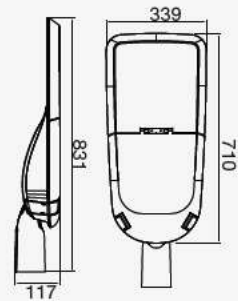

VT-160ST

SKU: 543 | 4000K DAY WHITE

WATTS	LUMENS	BOX QTY.
160w	20800	1 pcs

Available with

SKU: 548