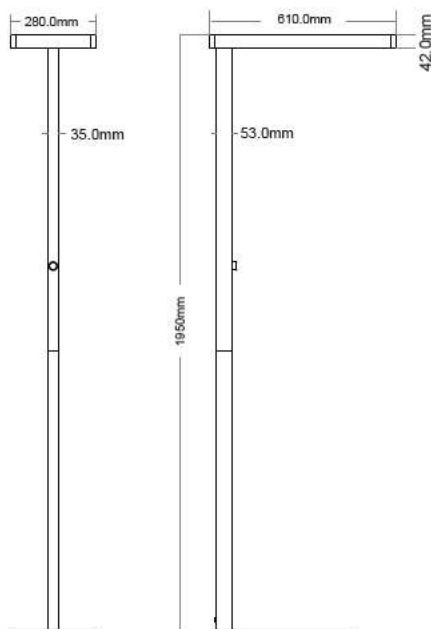

Floor Lamp-Knob Dimming-Round corner
80w

Silver **VT-8500D-S**
SKU: 8523 4000K Day White 3800157638128

White **VT-8500D-W**
SKU: 8524 4000K Day White 3800157638135

Voltage/Frequency:	AC:100-240V,50/60Hz
Luminous Flux:	UP:5200/Down:3600
CRI:	>80
PF:	>0.9
Beam Angle:	110°/90°
Color:	Silver
Body Type:	Aluminium Alloy+PC
Dimension:	280x35x1950mm
Box Qty:	1 Pc

UP-DOWN
LIGHTS