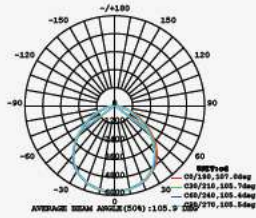

① METER WIRE

LUMINOUS INTENSITY DISTRIBUTION DIAGRAM

VT-150-B

- SKU: 475 | 3000K WARM WHITE
- SKU: 476 | 4000K DAY WHITE
- SKU: 477 | 6400K WHITE

WATTS	LUMENS	BOX QTY.
150w	12000	2 pcs

① METER WIRE

LUMINOUS INTENSITY DISTRIBUTION DIAGRAM