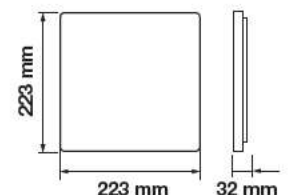

Cutting Size: 75-200mm