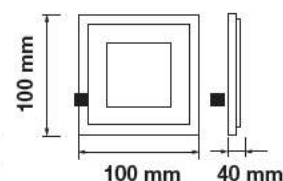

6W VT-602G SQ

SKU: 4738 - 3000K Warm White 3800230622877
 SKU: 6276 - 4000K Day White 3800157615747
 SKU: 4737 - 6400K White 3800230622860

Cutting Size:

75x75mm

Emergency Pack: Available
 Voltage/Frequency: AC:100-240V,50/60Hz
 Luminous Flux: 420lm
 Beam Angle: 120°