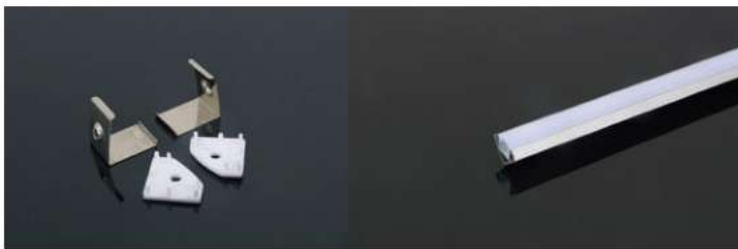

Box Qty. 120 Pcs

Aluminium Profiles-Milky

Model No:	VT-8114
SKU:	3356
Dimension:	2000x19x19mm
Color of Fixture:	Milky
EAN:	3800157636841

Aluminium Profiles-White Housing

Model No:	VT-8114-W
SKU:	3364
Dimension:	2000x19x19mm
Color of Fixture:	White
EAN:	3800157640145