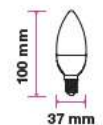

Bulbs-A60-E27-Microwave Sensor

9w VT-2219

SKU: 2760 -3000K Warm White 3800157646567
SKU: 2761 -4000K Day White 3800157646574
SKU: 2762 -6400K White 3800157646581

EQ. Watts:	60w
Voltage/Frequency:	AC:220-240V,50Hz
Luminous Flux:	806lm
Commercial Type:	A60

1. Auto Switch on at dusk and Switches off at dawn.
2. Built-In Daylight Sensor

MICROWAVE SENSOR BULB

8-10 meter detection range

LED Type:	SMD	Beam Angle:	200°
CRI:	>80	Body Type:	Thermoplastic
PF:	>0.5	Dimension:	Ø60x112mm
Base:	E27	Box Qty:	100pcs

3. Automatically Switches On when room light is less
4. Light stays for 60 seconds upon detection of movement

Bulbs-A60-E27-Microwave Sensor

11w VT-2211

SKU: 2763 -3000K Warm White 3800157646598
SKU: 2764 -4000K Day White 3800157646604
SKU: 2765 -6400K White 3800157646611

EQ. Watts:	75w
Voltage/Frequency:	AC:220-240v,50Hz
Luminous Flux:	1055lm
Commercial Type:	A60

1. Auto Switch on at dusk and Switches off at dawn.
2. Built-In Daylight Sensor

MICROWAVE SENSOR BULB

8-10 meter detection range

LED Type:	SMD	Beam Angle:	200°
CRI:	>80	Body Type:	Thermoplastic
PF:	>0.5	Dimension:	Ø60x120mm
Base:	E27	Box Qty:	100pcs

3. Automatically Switches On when room light is less
4. Light stays for 60 seconds upon detection of movement

Bulbs-A60-E27-RF

9w VT-2229

SKU: 2766 -RGB+3000K 3800157646697
SKU: 2767 -RGB+4000K 3800157646703
SKU: 2768 -RGB+6400K 3800157646710

EQ. Watts:	60w
Voltage/Frequency:	AC:220-240V,50Hz
Luminous Flux:	806lm
Commercial Type:	A60

- RF Control 6-8M Range
- Switch on/off the light
- 16 steps dimming

DIMMABLE WITH REMOTE

LED Type:	SMD	Beam Angle:	200°
CRI:	>80	Body Type:	Thermoplastic
PF:	>0.5	Dimension:	Ø60x112mm
Base:	E27	Box Qty:	100pcs

- 16 colors selection
- Auto Color change Mode

Bulbs-Candle-E14-RF