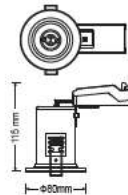

**30-60-90 MIN
Fire Rated**

Fire Rated Fitting-GU10

SKU: 8918 EAN: 3800157654968

Model:	VT-703-C
Base:	GU10
Material:	Steel
Shape:	Round
Color of Fixture:	Chrome
IP Rating:	IP20
Dimension:	Ø90x106mm
Cutting Size:	Ø75mm
Box Qty:	60 Pcs

**Twist
& Lock**

**30-60-90 MIN
Fire Rated**

Fire Rated Fitting-GU10

SKU: 3131 EAN: 3800157634793

Model:	VT-7011-W
Base:	GU10
Material:	Steel+Die Cast Aluminum
Shape:	Round
Color of Fixture:	White
IP Rating:	IP20
Dimension:	Ø80x115mm
Cutting Size:	Ø65mm
Box Qty:	50 Pcs

**Twist
& Lock**

**30-60-90 MIN
Fire Rated**

Fire Rated Fitting-GU10

SKU: 3132 EAN: 3800157634809

Model:	VT-7011-SN
Base:	GU10
Material:	Steel+Die Cast Aluminum
Shape:	Round
Color of Fixture:	Satin Nickel
IP Rating:	IP20
Dimension:	Ø80x115mm
Cutting Size:	Ø65mm
Box Qty:	50 Pcs

**Twist
& Lock**

**30-60-90 MIN
Fire Rated**

Fire Rated Fitting-GU10

SKU: 3133 EAN: 3800157634816

Model:	VT-7011
Base:	GU10
Material:	Steel+Die Cast Aluminum
Shape:	Round
Color of Fixture:	Chrome
IP Rating:	IP20
Dimension:	Ø80x115mm
Cutting Size:	Ø65mm
Box Qty:	50 Pcs

**Twist
& Lock**

**30-60-90 MIN
Fire Rated**

Fire Rated Fitting-GU10

SKU: 3680 EAN: 3800157626859

Model:	VT-701-SN
Base:	GU10
Material:	Steel
Shape:	Round
Color of Fixture:	Satin Nickel
IP Rating:	IP20
Dimension:	Ø80mmx115mm
Cutting Size:	65mm
Box Qty:	50 Pcs

**30-60-90 MIN
Fire Rated**

Fire Rated Fitting-GU10

SKU: 3681 EAN: 3800157626866

Model:	VT-701-W
Base:	GU10
Material:	Steel
Shape:	Round
Color of Fixture:	White
IP Rating:	IP20
Dimension:	Ø80mmx115mm
Cutting Size:	65mm
Box Qty:	50 Pcs