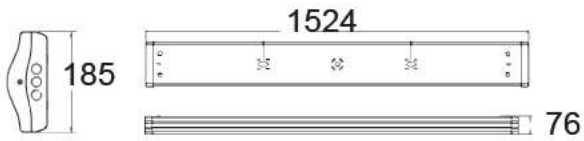

MODEL	WATTS	LUMENS	WEIGHT-KG	BOX QTY.
VT-8-61	60w	7200	3.65	4 pcs

SKU: 754 | 4000K DAY WHITE

Microwave Sensor (Optional)

VT-8-6 SKU: 759 Compatible with Batten

Detection area:
4M (@3M MOUNTING HEIGHT)
Detection angle:
150°(WALL) 360°(CEILING)
Hold time:
5S / 30S / 90S / 3MIN / 30MIN