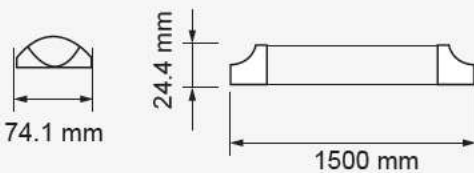

MODEL	WATTS	LUMENS	WEIGHT-KG	BOX QTY.
VT-9-60	60w	7200	1.20	10 pcs

SKU: 670 | 4000K DAY WHITE
SKU: 671 | 6400K WHITE