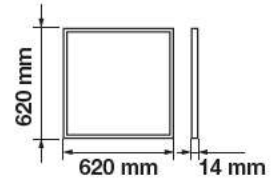

Emergency Pack:	Available
Voltage/Frequency:	AC:200-240V,50/60Hz
Luminous Flux:	3600lm
Beam Angle:	90°

LED Type:	SMD
CRI:	>80
PF:	>0.9
Shape:	Square

Body Type:	Aluminium+PMMA+PP
Dimension:	620x620x13mm
Box Qty:	6 Pcs