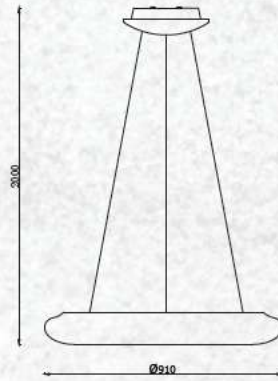

Designer Series-TRIAC Dimmable

105W VT-7910

SKU: 40101 - 3000K Warm White 3800157640589

Voltage/Frequency:	AC:220-240V
Luminous Flux:	6300lm
LED Type:	SMD
CRI:	>80
PF:	>0.9
Beam Angle:	120°
No. of LED:	576 pcs
Material:	PC + Iron
Unit GW:	11.05 kgs
Life Span:	30,000 Hours
Size:	910x2000mm
Box Qty:	1Pcs