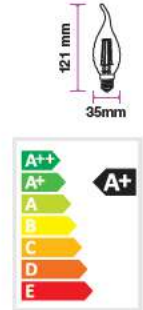

Frost Cover -Filament-Candle-E14

4W VT-1923

SKU: 7110 - 2700K Warm White 3800157609852
SKU: 7112 - 6400K White 3800157609876

EQ. Watts:	40w
Voltage/Frequency:	AC:220-240V,50Hz
Luminous Flux:	400lm
Commercial Type:	Candle

LED Type:	Filament
CRI:	>80
PF:	>0.4
Base:	E14

Beam Angle:	300°
Body Type:	Glass
Dimension:	35x121mm
Box Qty:	100 Pcs