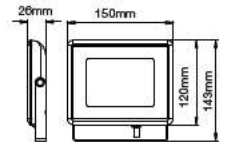

E Series-White Body
20w VT-4021W

SKU: 5949 - 3000K Warm White 3800157625425
SKU: 5950 - 4000K Day White 3800157625432
SKU: 5951 - 6500K White 3800157625449

Sensor Compatible:	Yes
Voltage/Frequency:	AC:220-240V,50/60Hz
Luminous Flux:	1700lm
Color of Fixture:	White
CRI:	>70
PF:	>0.9
IP Rating:	IP65
Beam Angle:	110°
Body Type:	Aluminium
Dimension:	150x143x26mm
Box Qty:	20 Pcs