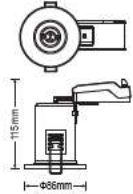

**30-60-90 MIN
Fire Rated**

Fire Rated Fitting-GU10

SKU: 3683 EAN: 3800157626880

Model:	VT-702-SN
Base:	GU10
Material:	Steel
Shape:	Round
Color of Fixture:	Satin Nickel
IP Rating:	IP65
Dimension:	Ø86mmx115mm
Cutting Size:	65mm
Box Qty:	40 Pcs