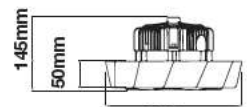

MODEL	WATTS	LUMENS	BEAM ANGLE	BOX QTY.
VT-9-113	100w	16000	120°	1 pcs

SKU: 20024 | 4000K DAY WHITE
SKU: 20025 | 6400K WHITE

Super**BRIGHT**

160

LUMENS/W

MODEL	WATTS	LUMENS	BEAM ANGLE	BOX QTY.
VT-9-108	100w	18000	120°	1 pcs

SKU: 575 | 4000K DAY WHITE
SKU: 576 | 6400K WHITE

ø150mm

ø260mm

MODEL	WATTS	LUMENS	BEAM ANGLE	BOX QTY.
VT-9-103	100w	12000	120°	1 pcs

SKU: 577 | 4000K DAY WHITE
SKU: 578 | 6400K WHITE

ø150mm

ø260mm

MODEL	WATTS	LUMENS	BEAM ANGLE	BOX QTY.
VT-9-105	100w	12000	90°	1 pcs

SKU: 583 | 4000K DAY WHITE
SKU: 584 | 6400K WHITE

ø150mm

ø260mm

COVER OPTIONS