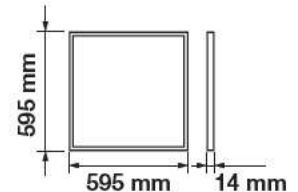

SKU: 750 | 4000K DAY WHITE
SKU: 751 | 6400K WHITE

MODEL	WATTS	LUMENS	BOX QTY.
VT-636	36w	3600	6 pcs

TP(A) POLYCARBONATE MICROPRISMATIC DIFFUSER

SKU: 632 | 3000K WARM WHITE
SKU: 633 | 4000K DAY WHITE
SKU: 634 | 6400K WHITE

MODEL	WATTS	LUMENS	BOX QTY.
VT-645	45w	3600	6 pcs
PMMA Diffuser