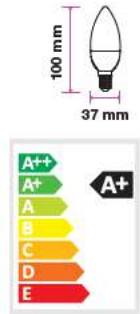

EQ. Watts: 40w
 Voltage/Frequency: AC:220-240V,50Hz
 Luminous Flux: 470lm
 Commercial Type: Candle

LED Type: SMD
 CRI: >80
 PF: >0.5
 Base: E14

Beam Angle: 200°
 Body Type: ThermoPlastic
 Dimension: 37x100mm
 Box Qty: 50 Pcs