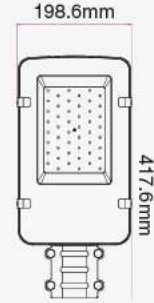

VT-30ST

SKU: 525 | 4000K DAY WHITE
SKU: 526 | 6400K WHITE

WATTS	LUMENS	BOX QTY.
30w	3600	4 pcs

120
Lumen/W