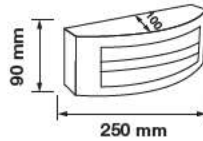

Wall Lamp

VT-7680

SKU: 7514   3800157617734

Voltage:	AC:220-240V
Max.Watts:	14W
IP Rating:	IP44
Holder:	E27
Color of Fixture:	Stainless Steel
Body Type:	Stainless Steel+PC
Size:	250x90x100mm
Box Qty:	12 Pcs