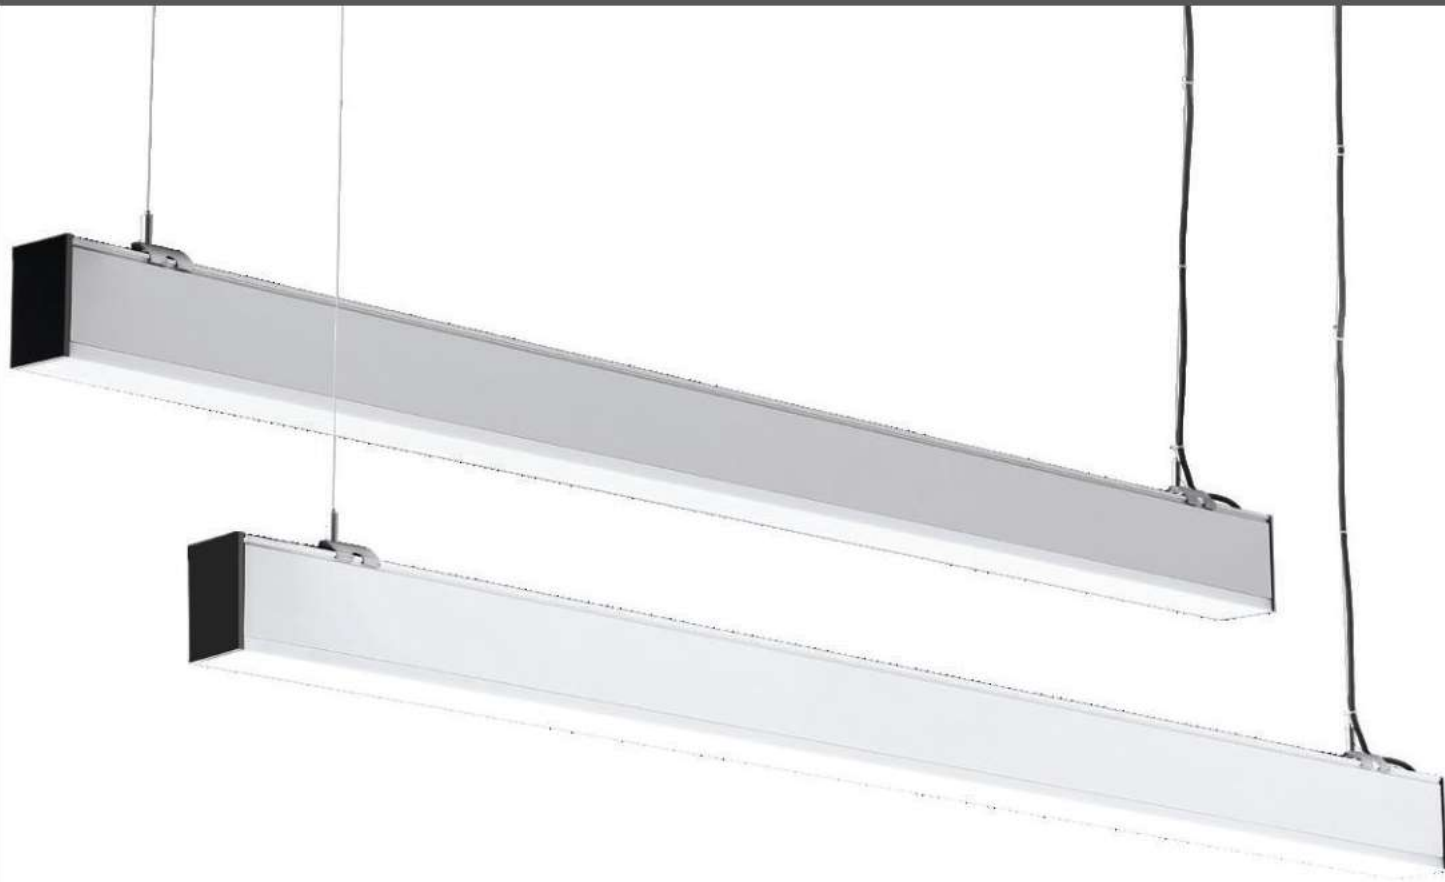

LINKABLE
Up to 12 Meters Together

0-10V
DIMMABLE

LINEAR HANGING LIGHTS

Discover V-TAC's reliable 40w suspended linear lights with a staggering lifespan of 30,000 hours. Designed with excellent heat dissipation. Perfect replacement for traditional and inefficient linear lighting fixtures with the efficient LED provided by Samsung. Linear lights are offered in three colors variants Black, Silver and White.

- 30,000 hrs Lifespan
- UGR<19
- Linkable with connectors
- Aluminum Body
- 0-10V Dimmable
- 1.5 Meter Wire Length

5 YEAR
WARRANTY*

SILVER VT-7-43-S | **WHITE** VT-7-43-W
SKU:384 | 4000K DAY WHITE | SKU:383 | 4000K DAY WHITE

WATTS	LUMENS	SIZE
40w	3400	1200x50x75mm