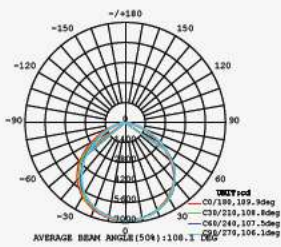

LUMINOUS INTENSITY DISTRIBUTION DIAGRAM