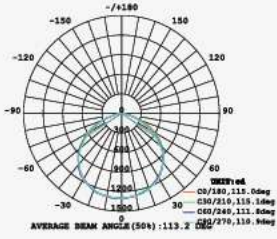

LUMINOUS INTENSITY DISTRIBUTION DIAGRAM