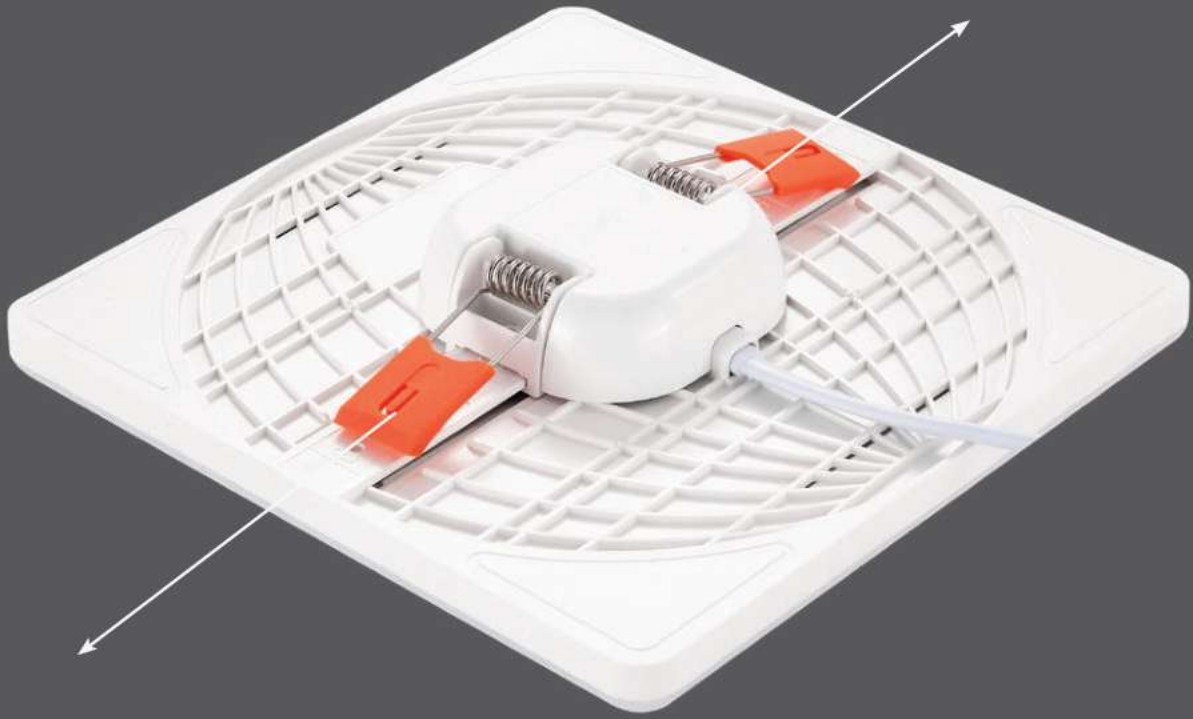

EXPANDABLE CLIPS TO ADJUST