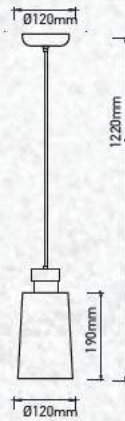

Pendant Light-Gold Lamp Shade

7W VT-7333-G **Built In LED**

SKU: 3934 - 3000K Warm White 3800157628952
SKU: 3928 - 4000K Day White 3800157626569

Voltage/Frequency:	AC:220-240V,50Hz
Luminous Flux:	400lm
LED Type:	SMD
CRI:	>80
PF:	>0.5
Beam Angle:	120°
No. of LED:	14 pcs
Material :	Metal Finish
Unit GW :	1.4 Kg
Life Span:	30,000 Hours
Size :	Ø120xH190mm
Box Qty:	12Pcs