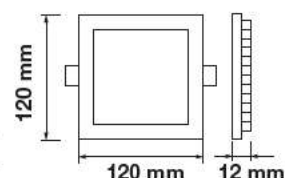

Premium Series-Square

6W VT-607SQ

SKU: 4863 - 3000K Warm White 3800230629845
SKU: 4864 - 4000K Day White 3800230629852
SKU: 4865 - 6400K White 3800230629869

Cutting Size:
110mm

Emergency Pack: Available
Voltage/Frequency: AC:85-265V,50/60Hz
Luminous Flux: 420lm
Beam Angle: 120°

LED Type: SMD
CRI: >80
PF: >0.7
Shape: Square

Body Type: Aluminium
Dimension: 120x120x12mm
Box Qty: 40 Pcs