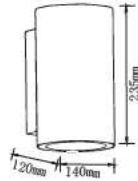

Concrete Wall Lamp

NEW