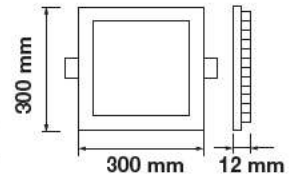

Premium Series-Square

36W VT-3107SQ

SKU: 6430 - 4000K Day White 3800157628099
SKU: 6431 - 6400K White 3800157628105

Cutting Size:
280x280mm

Emergency Pack:	Available
Voltage/Frequency:	AC:85-265V,50/60Hz
Luminous Flux:	2400lm
Beam Angle:	120°

LED Type:	SMD
CRI:	>80
PF:	>0.9
Shape:	Square

Body Type:	Aluminium
Dimension:	300x300x12mm
Box Qty:	10 Pcs

SG Series-Square

8W VT-800 SQ

SKU: 4818 - 6400K White 3800230622563

Cutting Size:
125x125mm

Emergency Pack:	Available
Voltage/Frequency:	AC:85-265V,50/60Hz
Luminous Flux:	800lm
Beam Angle:	120°

LED Type:	SMD
CRI:	>80
PF:	>0.9
Shape:	Square

Body Type:	Aluminium(PKW)
Dimension:	145x145x20mm
Box Qty:	20 Pcs

SG Series-Round

8W VT-800 RD

SKU: 4821 - 6400K White 3800230622587

Cutting Size:
Ø105mm

Emergency Pack:	Available
Voltage/Frequency:	AC:85-265V,50/60Hz
Luminous Flux:	800lm
Beam Angle:	120°

LED Type:	SMD
CRI:	>80
PF:	>0.9
Shape:	Round

Body Type:	Aluminium(PKW)
Dimension:	Ø120x20mm
Box Qty:	20 Pcs

SG Series-Square

15W VT-1500 SQ

SKU: 4826 - 3000K Warm White 3800230622617
SKU: 4824 - 6400K White 3800230624994
3800230622600

Cutting Size:
140x140mm

Emergency Pack:	Available
Voltage/Frequency:	AC:85-265V,50/60Hz
Luminous Flux:	1500lm
Beam Angle:	120°

LED Type:	SMD
CRI:	>80
PF:	>0.9
Shape:	Square

Body Type:	Aluminium(PKW)
Dimension:	160x160x20mm
Box Qty:	20 Pcs