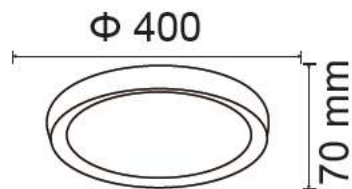

Sensor Compatible:	Yes
Voltage/Frequency:	AC:200-240V,50/60Hz
Luminous Flux:	2200lm
IP Rating:	IP20
CRI:	>80
PF:	>0.6

Beam Angle:	180°
Color of Fixture:	White
Body Type:	PC+Metal
Shape:	Round
Dimension:	D:400x60mm
Box Qty:	10 Pcs

DIMMABLE
WITH REMOTE

CCT CHANGING
With Remote Control