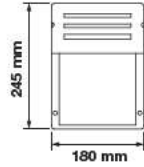

Wall Lamp
VT-754-MB

SKU: 7076 3800157616294

Voltage:	AC:220-240V,50Hz
Max.Watts:	40W
IP Rating:	IP44
Holder:	E27
Color of Fixture:	Matt Black
Body Type:	Aluminium+Glass
Size:	245x180x93mm
Box Qty:	10 Pcs