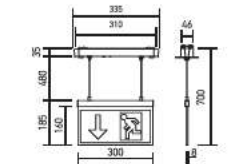

Emergency Operation Time:	>3 Hours
Battery:	Ni-Cd 4.8V,600mAh
Recharging Time:	12 Hours
Test Button:	Green Light Indicator Test Button
Stickers:	4 Stickers
Legends:	4 Way Legend Available
Mode Of Operation:	Maintained
Box Qty:	10 Pcs