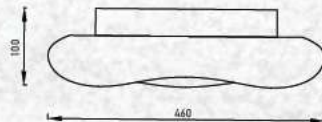

Designer Series Surface-Color Changing

32W VT-7462

SKU: 3967-3IN1

3800157636612

Voltage/Frequency:	AC:220-240V,50Hz
Luminous Flux:	3100lm
LED Type:	SMD
CRI:	>80
PF:	>0.9
Beam Angle:	120°
No. of LED:	384 pcs
Material :	PC
Unit GW :	2.90 kgs
Life Span:	30,000 Hours
Size :	460x100mm
Box Qty:	1Pcs