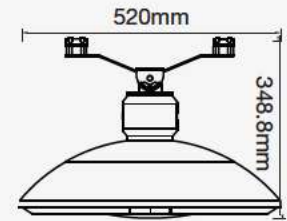

Suspended Light

VT-115ST

SKU: 545 | 4000K DAY WHITE

WATTS	LUMENS	WEIGHT	BOX QTY.
100w	13000	11.16	1 pcs

130
Lumen/W