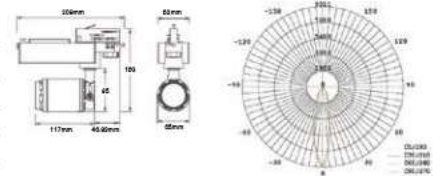

Sensor Compatible:	Yes	Beam Angle:	24°
Voltage/Frequency:	AC:220-240V,50/60Hz	Color of Fixture:	Black+White
Luminous Flux:	800lm	Body Type:	Aluminium
LED Type:	COB	Life span:	30,000 Hours
CRI:	>80	Dimension:	209x65x163mm
PF:	>0.9	Box Qty:	40 Pcs

Tracklights-Black-White Body

25W VT-4528

SKU: 1335 - 3000K Warm White 3800157620635
SKU: 1336 - 4000K Day White 3800157620642
SKU: 1337 - 6000K White 3800157620659

5 YEAR WARRANTY