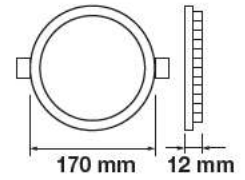

Emergency Pack:	Available
Voltage/Frequency:	AC:85-265V,50/60Hz
Luminous Flux:	1000lm
Beam Angle:	120°

LED Type:	SMD
CRI:	>80
PF:	>0.6
Shape:	Round

Body Type:	Aluminium
Dimension:	Ø170x12mm
Box Qty:	20 Pcs