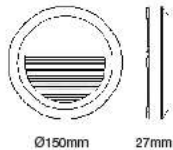

Step Light-Square-IP65
2W VT-1152-W

Sensor Compatible:	Yes
Voltage/Frequency:	AC:100-240V,50/60Hz
Luminous Flux:	60lm
LED Type:	SMD
CRI:	>80
PF:	>0.5

Beam Angle:	55°
Body Type:	PC
Color of Fixture:	Grey
Shape:	Round
Dimension:	150x27mm
Cutting Size:	N/A
Box Qty:	50 Pcs