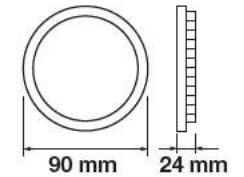

Emergency Pack:	Available
Voltage/Frequency:	AC:85-265V,50/60Hz
Luminous Flux:	420lm
Beam Angle:	120°

LED Type:	SMD
CRI:	>80
PF:	>0.5
Shape:	Round

Body Type:	Aluminium+Chrome
Dimension:	Ø90x24mm
Box Qty:	40 Pcs

Slim Surface-Chrome-Round

12W VT-1205CH

SKU: 6364 - 3000K Warm White 3800157621489
SKU: 6365 - 4000K Day White 3800157621496
SKU: 6366 - 6400K White 3800157621502

Cutting Size:
Ø140mm