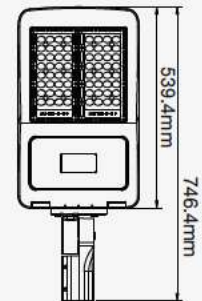

INVENTRONICS DRIVER

140
Lumen/W