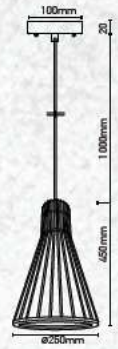

Wooden Pendant

Model: VT-3350
SKU: 40511
EAN: 3800157655125
Size: Ø350xH310mm
Box Qty: 4Pcs
Material: Wooden

NEW