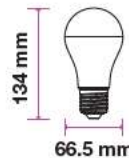

Beam Angle:	200°
Body Type:	Thermoplastic
Dimension:	65x135mm
Box Qty:	100 Pcs