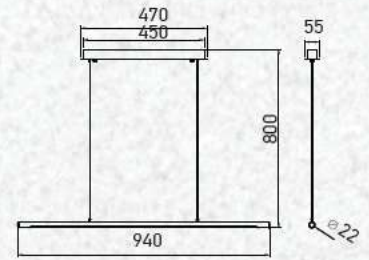

Designer Sleek Pendant-Chrome

18w VT-7018

Built In LED

SKU: 3890 - 4000K Day White

3800157621083

Voltage/Frequency:	AC:220-240V,50Hz
Luminous Flux:	1350lm
LED Type:	SMD
CRI:	>80
PF:	>0.8
Beam Angle:	120°

No. of LED:	90 pcs
Material :	Stainless Steel+Metal+PMMA
Unit GW :	1.38 Kg
Life Span:	20,000 Hours
Size :	940x55x800mm
Box Qty:	12Pcs

Designer Sleek Pendant-Chrome

24w VT-7024

Built In LED

SKU: 3891 - 4000K Day White

3800157621090

Voltage/Frequency:	AC:220-240V,50Hz
Luminous Flux:	1800lm
LED Type:	SMD
CRI:	>80
PF:	>0.8
Beam Angle:	120°

No. of LED:	120 pcs
Material :	Stainless Steel+Metal+PMMA
Unit GW :	1.59 Kg
Life Span:	20,000 Hours
Size :	1220x55x800mm
Box Qty:	12Pcs