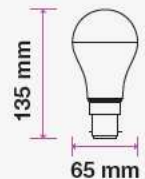

MODEL	WATTS	EQ.WATTS	LUMENS	BASE	SHAPE	BOX QTY.
VT-281	15w	85w	1250	B22	A65	100 pcs
SKU: 854 | 3000K WARM WHITE SKU:943 | 4000K DAY WHITE SKU: 855 | 6400K WHITE