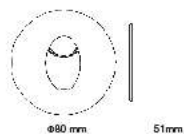

Beam Angle:	15°
Body Type:	Aluminium
Color of Fixture:	White
Shape:	Square
Dimension:	80x80x51mm
Cutting Size:	Ø62mm
Box Qty:	100 Pcs

Steplight-Round
3W VT-1109RD

SKU: 1207 - 3000K Warm White 3800157600231
SKU: 1208 - 4200K Day White 3800157600248