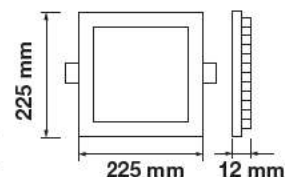

Emergency Pack: Available
Voltage/Frequency: AC:85-265V,50/60Hz
Luminous Flux: 1500lm
Beam Angle: 120°

LED Type: SMD
CRI: >80
PF: >0.6
Shape: Square

Body Type: Aluminium
Dimension: 225x225x12mm
Box Qty: 20 Pcs