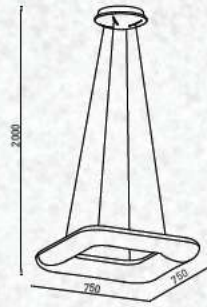

Designer Series Pendant-Color Changing

80W VT-7751

SKU: 3964-3IN1

3800157636582

Voltage/Frequency: AC:220-240V,50Hz

Luminous Flux: 6600lm

LED Type: SMD

CRI: >80

PF: >0.9

Beam Angle: 120°

No. of LED: 768 pcs

Material: PC

Unit GW: 7.00 kgs

Life Span: 30,000 Hours

Size: 750x750x2000mm

Box Qty: 1Pcs