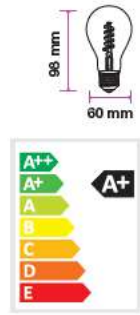

Amber Cover -LED Filament Bulbs

4W VT-2154

SKU: 7335 - 2200K Warm White 3800157625197

EQ. Watts:	40w
Voltage/Frequency:	AC:220-240V,50Hz
Luminous Flux:	360lm
Commercial Type:	A60

LED Type:	Filament
CRI:	>80
PF:	>0.5
Base:	E27

Beam Angle:	300°
Body Type:	Glass
Dimension:	60x98mm
Box Qty:	50 Pcs