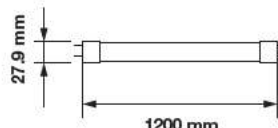

T8-Nano Plastic-120cm

18W VT-1277

SKU: 6263 - 3000K Warm White 3800157612135
SKU: 6273 - 4000K Day White 3800157615426
SKU: 6264 - 6400K White 3800157612142

3 YEAR WARRANTY

Dummy Starter Included