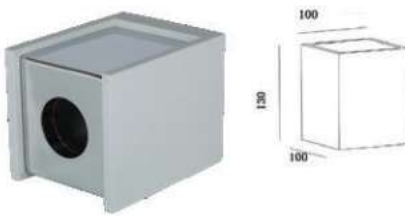

Fitting-Square Metal-1XGU10

Model No	VT-860-CHM
SKU:	3142
Base:	GU10
Material:	Gypsum with metal
Shape:	Square
Color of Fixture:	Grey+Chrome
Dimension:	100x100x130mm
Cutting Size:	N/A
EAN:	3800157635417
Box Qty:	12pcs