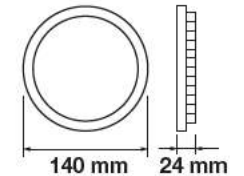

Emergency Pack:	Available
Voltage/Frequency:	AC:85-265V,50/60Hz
Luminous Flux:	1000lm
Beam Angle:	120°

LED Type:	SMD
CRI:	>80
PF:	>0.6
Shape:	Round

Body Type:	Aluminium+Chrome
Dimension:	Ø140x24mm
Box Qty:	40 Pcs