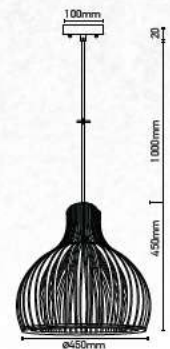

Model:	VT-3450
SKU:	40501
EAN:	3800157655118
Size:	Ø350xH450mm
Box Qty:	1Pcs
Material:	Wooden

NEW

Wooden Pendant