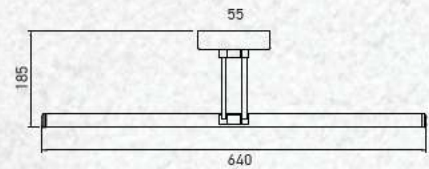

Mirror Light-Picture Chrome Wall Lamp

8W VT-7008 Built In LED

SKU: 3985 - 3000K Warm White 3800157637978
SKU: 3894 - 4000K Day White 3800157621120

Voltage/Frequency:	AC:220-240V,50Hz
Luminous Flux:	600lm
LED Type:	SMD
CRI:	>80
PF:	>0.5
Beam Angle:	120°

No. of LED:	40 pcs
Material :	Metal+PMMA
Unit GW :	0.72 Kg
Life Span:	20,000 Hours
Size :	500x55x185mm
Box Qty:	12Pcs