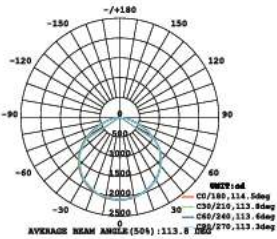

VT-30ST

SKU: 525 | 4000K DAY WHITE
 SKU: 526 | 6400K WHITE

WATTS	LUMENS	BOX QTY.
30w	3600	4 pcs

120
 Lumen/W

LUMINOUS INTENSITY DISTRIBUTION DIAGRAM

VT-50ST

SKU: 527 | 4000K DAY WHITE
 SKU: 528 | 6400K WHITE