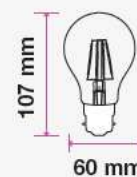

MODEL	WATTS	EQ.WATTS	LUMENS	BASE	SHAPE	BOX QTY.
VT-228	4w	35w	350	B22	A60	96 pcs

SKU:107 | 2200K WARM WHITE