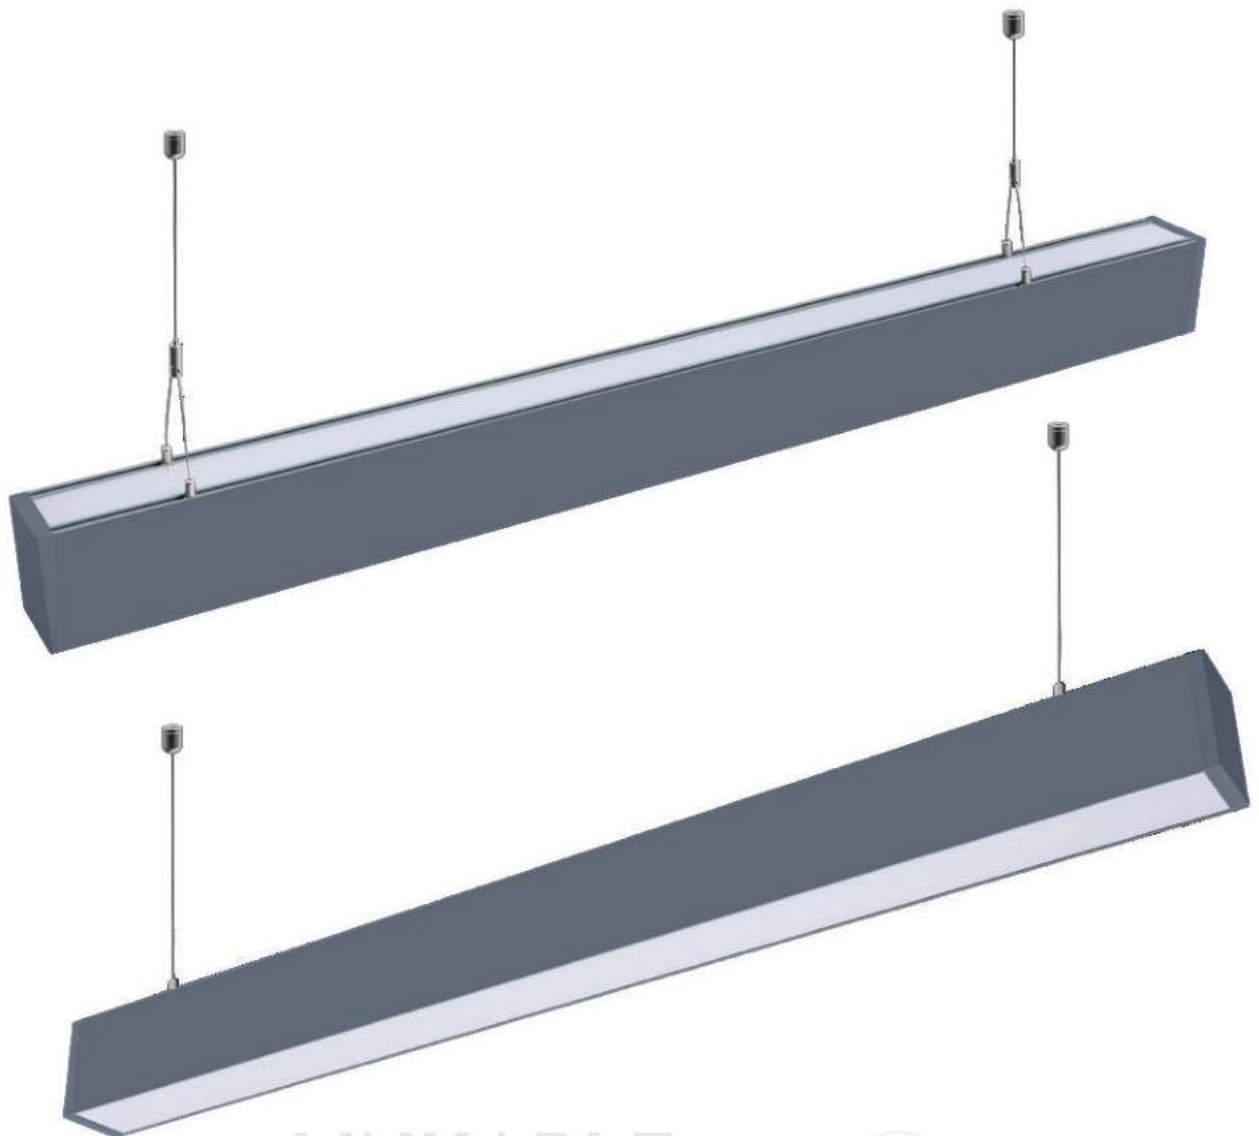

LINKABLE
Up to 12 Meters Together

0-10V
DIMMABLE

LINEAR HANGING UP-DOWN LIGHTS

This modern range of suspended linear lights has up & down illumination for a more evenly distributed light that creates a subtle ambient yet sufficient lighting for any commercial lighting. Linear up & down lights are offered in three colors variants Black, Silver and White.