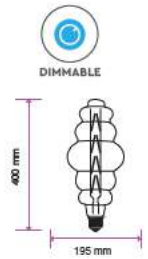

SpecialBulbs

Amber-S180-E27

8W VT-2169

SKU: 45661 - 2200K Warm White 3800157641210

EQ. Watts:	NA
Voltage/Frequency:	AC:220-240V,50Hz
Luminous Flux:	620lm
Commercial Type:	S180

LED Type:	Filament
CRI:	>80
PF:	>0.45
Base:	E27

Beam Angle:	300°
Body Type:	Glass
Dimension:	Ø195x400mm
Box Qty:	6 Pcs