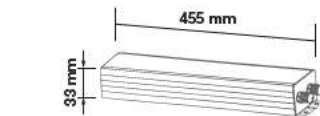

Color of Fixture:	Silver
Body Type:	Aluminium
Size:	455x52x33mm
Emergency switch on time:	< 1s
Box Qty:	20 Pcs