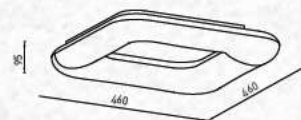

Designer Series Surface-Color Changing

40W VT-7463

SKU: 3971-3IN1

3800157636650

Voltage/Frequency: AC:220-240V,50Hz

Luminous Flux: 3600lm

LED Type: SMD

CRI: >80

PF: >0.9

Beam Angle: 120°

No. of LED: 384 pcs

Material: PC

Unit GW: 3.95 kgs

Life Span: 30,000 Hours

Size: 460x460x95mm

Box Qty: 1Pcs