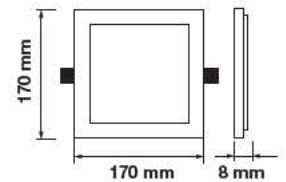

Cutting Size:
155x155mm

Emergency Pack:	Available
Voltage/Frequency:	AC:85-265V,50/60Hz
Luminous Flux:	2200lm
Beam Angle:	120°

LED Type:	SMD
CRI:	>80
PF:	>0.9
Shape:	Square

Body Type:	Aluminium
Dimension:	170x170x8mm
Box Qty:	40 Pcs