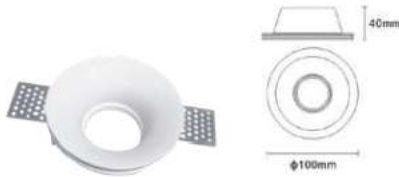

Fitting-Round-GU10

Model No	VT-859RD
SKU:	3697
Base:	GU10
Material:	Gypsum
Shape:	Round
Color of Fixture:	White
Dimension:	ø100x40mm
Cutting Size:	ø103
EAN:	3800157633567
Box Qty:	40 Pcs