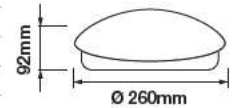

SKU: 1375 - 6400K White

3800157626316

Sensor Compatible:	Yes
Voltage/Frequency:	AC:220-240V,50Hz
Luminous Flux:	840lm
IP Rating:	IP20
CRI:	>80
PF:	>0.5

Beam Angle:	120°
Color of Fixture:	White
Body Type:	Iron+PMMA
Shape:	Round
Dimension:	Ø260x92mm
Box Qty:	10 Pcs