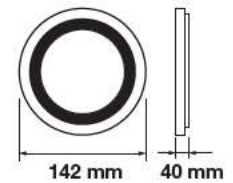

Body Type:	Aluminium
Dimension:	142x40mm
Box Qty:	20 Pcs