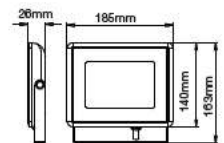

IP65
RATING

E Series-Black Body 50W VT-4051B

SKU: 5958 - 3000K Warm White 3800157625517
SKU: 5959 - 4000K Day White 3800157625524
SKU: 5960 - 6500K White 3800157625531

Sensor Compatible:	Yes
Voltage/Frequency:	AC:220-240V,50Hz
Luminous Flux:	4250lm
Color of Fixture:	Black
CRI:	>70
PF:	>0.9
IP Rating:	IP65
Beam Angle:	110°
Body Type:	Aluminium
Dimension:	245x192x28mm
Box Qty:	10 Pcs