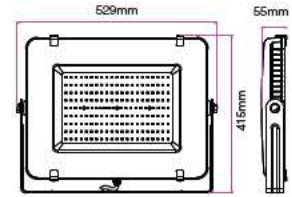

VT-306-B

SKU: 791 | 4000K DAY WHITE
SKU: 792 | 6400K WHITE

WATTS	LUMENS	BOX QTY.
300w	36000	2 pcs

120
Lumen/W