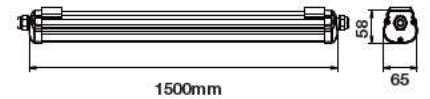

MODEL	WATTS	LUMENS	ON/OFF	BODY TYPE	PF	WEIGHT-KG	BOX QTY.
VT-1532	32w	5120	15000	PC+ABS	>0.9	1.1 kg	12 pcs

SKU: 6483 - 4500K DAY WHITE
SKU: 6484 - 6400K WHITE

5 YEAR
WARRANTY

5
FEET

IP65
RATING