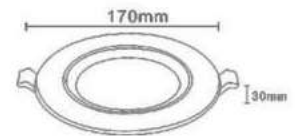

Cutting Size: ø80mm

MODEL	WATTS	LUMENS	BOX QTY.
VT-2-20	20w	1600	20 pcs

SKU: 842 | 3000K WARM WHITE
SKU: 843 | 4000K DAY WHITE
SKU: 844 | 6400K WHITE