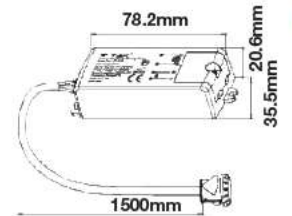

On/Off via Moving Hand

Sensor Type:	Infrared
Colour:	White
Detection Range:	30°
Voltage:	AC:110-240V,50/60Hz
Rated Load:	Max 200W(LED)
Detection Distance:	5cm/6cm(<24°C)

Ambient Light:	
Body Type:	Plastic
IP Rating:	IP20
Dimension:	35.5x78.2x20.6mm
Box Qty:	100 Pcs