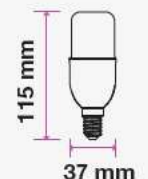

MODEL	WATTS	EQ.WATTS	LUMENS	BASE	SHAPE	BOX QTY.
VT-237	8w	50w	660	E27	T37	200 pcs
SKU: 144 | 3000K WARM WHITE SKU: 145 | 4000K DAY WHITE SKU: 146 | 6400K WHITE