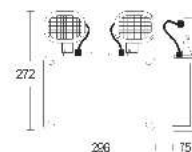

Lamp Type:	2x6 SMD LEDs
Lumens:	300lm
Input Voltage:	AC:220-240V,50/60Hz
Protection Rating:	IP65
Material :	PC
Exit Lamp Type:	Wall Mounted
Viewing Distance:	22 Meters From One side

Emergency Operation Time:	>3 Hours
Battery:	Ni-Cd 3.6V,300mAh
Recharging Time:	24 Hours(intial charge 36 hours)
Test Button:	Green Light Indicator Test Button
Stickers:	4 Stickers
Legends:	2 Ways Legend Available
Mode Of Operation:	Non Maintained
Box Qty:	5 Pcs