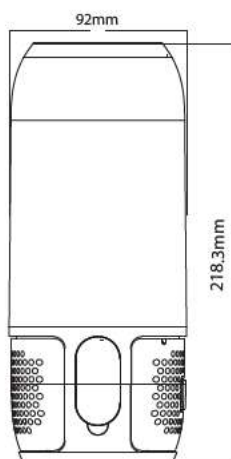

Table Lamps+Speaker

2*3W VT-6211

Voltage/Frequency:	DC:5V
Working Time:	2-3 Hours
Battery Type:	Lithium 1800mAh
Charging Time:	3 Hours
Dimension:	Ø92x218mm
Box Qty:	12 Pcs

- LED wireless speaker with Bluetooth technology
- Output of 2x3W
- Dancing RGB colorful lights
- Soft rubber finish with touch buttons
- USB & TF card slot
- Built In 3.5mm Aux Input
- Rechargeable Lithium battery
- Battery capacity 1800 mAh

SKU: 8571 | Red Body
3800157645140