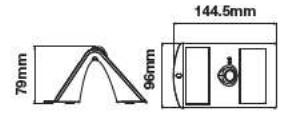

Battery:	3.7V Lithium Battery 1200mAh
Lumens:	220lm
No. of LED:	14pcs (Front 12pcs, Back 2 pcs)
Detecting Angle:	120°
Sensing Range:	2 - 6 mtrs

Charging Time:	6-7 hrs Sunlight Charging
IP Rating:	IP65
Material:	ABS+PC
Dimension:	144.5x96x79mm
Working Time:	Min 8 hrs and Max 24 hrs
Box Qty:	20Pcs