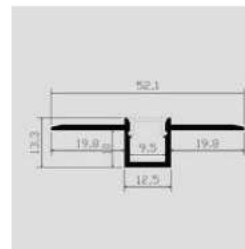

Aluminium Profiles-Milky-Set

Model No:	VT-8102
SKU:	3360
Dimension:	2000mm
Color of Fixture:	Milky
EAN:	3800157637008
Box Qty.	50 pcs