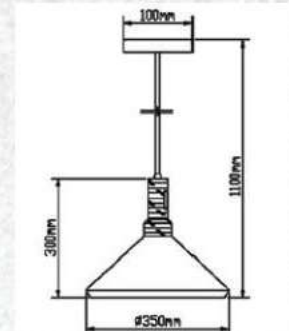

Model:	VT-7535-B
SKU:	3764
EAN:	3800157611374
Size:	350x300x1100mm
Box Qty:	8Pcs
Material:	Iron+Wooden Top

Wooden Top Iron-White