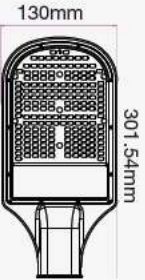

VT-31ST

SKU: 537 | 4000K DAY WHITE

SKU: 538 | 6400K WHITE

WATTS	LUMENS	BOX QTY.
30w	3000	4 pcs

VT-51ST

SKU: 539 | 4000K DAY WHITE

SKU: 540 | 6400K WHITE

WATTS	LUMENS	BOX QTY.
50w	5000	4 pcs

VT-101ST

SKU: 535 | 4000K DAY WHITE

SKU: 536 | 6400K WHITE

WATTS	LUMENS	BOX QTY.
100w	10000	2 pcs

VT-121ST

SKU: 533 | 4000K DAY WHITE

SKU: 534 | 6400K WHITE

WATTS	LUMENS	BOX QTY.
120w	12000	2 pcs

STREETLIGHT-ADAPTER
VT-795

SKU: 3624 3800157608152

Compatible with 100W, 120W and 150W models, this adapter allows the angle of the streetlight to be adjusted as per client's requirements.

STREETLIGHT-ADAPTER
VT-795-1

SKU: 3668 3800157625029

Compatible with 30W and 50W models, this adapter allows the angle of the streetlight to be adjusted as per client's requirements.