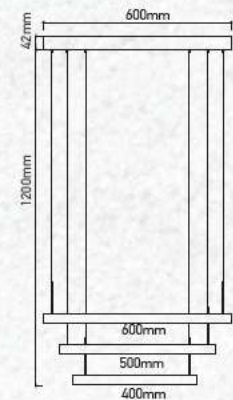

Material: Aluminium+Acrylic

Unit GW: 4.7 Kg

Life Span: 25,000 Hours

Size: 600/400

Box Qty: 1Pcs

White Chandelier-3 Step-Dimmable

92W VT-82-3-W

Built In LED