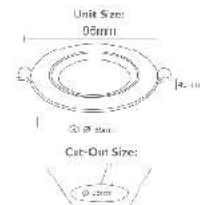

5
YEAR
WARRANTY*

Reflector Downlight - Black Housing

Introducing V-TAC's LED reflector downlights with black housing—available in 10w, 20w & 30w & CRI rating of >80, to achieve any residential, retail, or hospitality lighting need.

- AC:85-265V,50/60Hz
- CRI >80
- 30,000 Life Hours
- 120° Beam Angle
- Aluminium Material
- 85% Energy Saving

MODEL
VT-2-13

SKU: 20051 | 3000K WARM WHITE
SKU: 20052 | 4000K DAY WHITE
SKU: 20053 | 6400K WHITE

WATTS	LUMENS	BOX QTY.
10w	800	40 pcs

MODEL
VT-2-23

SKU: 20054 | 3000K WARM WHITE
SKU: 20055 | 4000K DAY WHITE
SKU: 20056 | 6400K WHITE

WATTS	LUMENS	BOX QTY.
20w	1600	20 pcs

MODEL
VT-2-33

SKU: 20057 | 3000K WARM WHITE
SKU: 20058 | 4000K DAY WHITE
SKU: 20059 | 6400K WHITE

WATTS	LUMENS	BOX QTY.
30w	2400	10 pcs