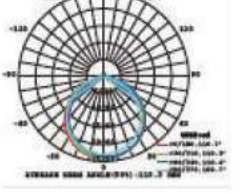

1-10V DIMMABLE

IP65 RATING