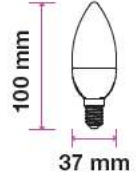

LED PLASTIC BULBS
Candle C37

5 YEAR
WARRANTY*

MODEL WATTS EQ.WATTS
VT-226 5.5w 40w
SKU: 171 | 3000K WARM WHITE
SKU: 172 | 4000K DAY WHITE
SKU: 173 | 6400K WHITE

LUMENS BASE
470 E14

SHAPE
Candle

BOX QTY.
200 pcs

MODEL WATTS EQ.WATTS
VT-293D 5.5w 40w
SKU: 20045 | 3000K WARM WHITE

LUMENS BASE
470 E14

SHAPE
Candle

BOX QTY.
200 pcs

MODEL WATTS EQ.WATTS
VT-294D 5.5w 40w
SKU: 859 | 3000K WARM WHITE

LUMENS BASE
470 E14

SHAPE
Candle

BOX QTY.
200 pcs

MODEL WATTS EQ.WATTS
VT-289 5.5w 40w
SKU: 858 | 3000K WARM WHITE

LUMENS BASE
470 E27

SHAPE
Candle

BOX QTY.
200 pcs

MODEL WATTS EQ.WATTS
VT-258 5.5w 40w
SKU: 117 | 3000K WARM WHITE
SKU: 118 | 4000K DAY WHITE
SKU: 119 | 6400K WHITE

LUMENS BASE
470 E14

SHAPE
Candle

BOX QTY.
200 pcs

MODEL WATTS EQ.WATTS
VT-268 7w
SKU: 111 | 3000K WARM WHITE
SKU: 112 | 4000K DAY WHITE
SKU: 113 | 6400K WHITE

LUMENS BASE
600 E14

SHAPE
Candle

BOX QTY.
200 pcs