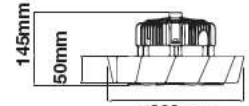

145mm

50mm

ø260mm

MODEL	WATTS	LUMENS	BEAM ANGLE	BOX QTY.
VT-9-120	120w	21600	120°	2 pcs

SKU: 568 | 4000K DAY WHITE
SKU: 569 | 6400K WHITE

1-10V
DIMMABLE