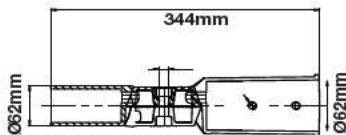

SKU: 534 | 6400K WHITE

WATTS	LUMENS	BOX QTY.
120w	12000	2 pcs

STREETLIGHT-ADAPTER
VT-795

SKU: 3624 3800157608152

Compatible with 100W, 120W and 150W models, this adapter allows the angle of the streetlight to be adjusted as per client's requirements.