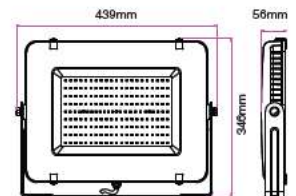

VT-206-W

SKU: 787 | 4000K DAY WHITE
SKU: 788 | 6400K WHITE

120
Lumen/W

WATTS	LUMENS	BOX QTY.
200w	24000	2 pcs

① METER WIRE