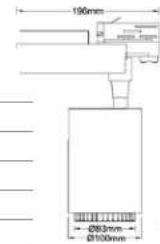

Tracklights-Color Changing
35W VT-4745-W

SKU: 1412 - 3 IN 1 3800157629348

CCT Adjustable
2800K/4000K/6000K

Lens Angle Adjustable
20°-60°

Triac Dimmable

Sensor Compatible:	Yes
Voltage/Frequency:	AC:220-240V,50/60Hz
Luminous Flux:	3000lm
LED Type:	COB
CRI:	>95
PF:	>0.9

Beam Angle:	20° - 60° (Adjustable)
Color of Fixture:	White
Body Type:	Aluminium
Life span:	30,000 Hours
Dimension:	Ø100x196x262mm
Box Qty:	8 Pcs

5 YEAR
WARRANTY