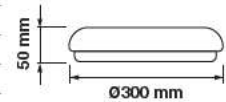

Sensor Compatible:	Yes
Voltage/Frequency:	AC:100-240V,50/60Hz
Luminous Flux:	2000lm
IP Rating:	IP44
CRI:	>80
PF:	>0.9

Beam Angle:	110°
Color of Fixture:	White
Body Type:	PC
Shape:	Round
Dimension:	Ø300x50mm
Box Qty:	10 Pcs