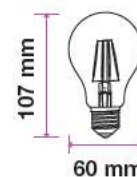

MODEL	WATTS	EQ.WATTS	LUMENS	BASE	SHAPE	BOX QTY.
VT-266	6w	55w	725	E27	A60	50 pcs