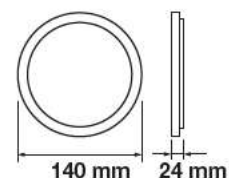

Body Type:	Aluminium
Dimension:	Ø140x24mm
Box Qty:	40 Pcs