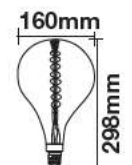

Beam Angle:	300°
Body Type:	Glass
Dimension:	D:180x190mm
Box Qty:	6 Pcs

SpecialBulbs

Filament-A165-E27

8W VT-2138D

SKU: 7461 - 2000K Warm White 3800157637367

EQ. Watts:	40w
Voltage/Frequency:	AC:220-240V,50Hz
Luminous Flux:	500lm
Commercial Type:	A165