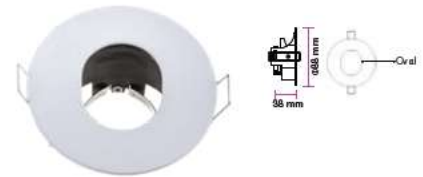

Fitting-Round-GU10

Model No	VT-786
SKU:	3612
Base:	GU10
Material:	Aluminium
Shape:	Round
Color of Fxture:	White
Dimension:	88x38mm
Cutting Size:	Ø75mm
EAN:	3800157607414
Box Qty:	100 Pcs