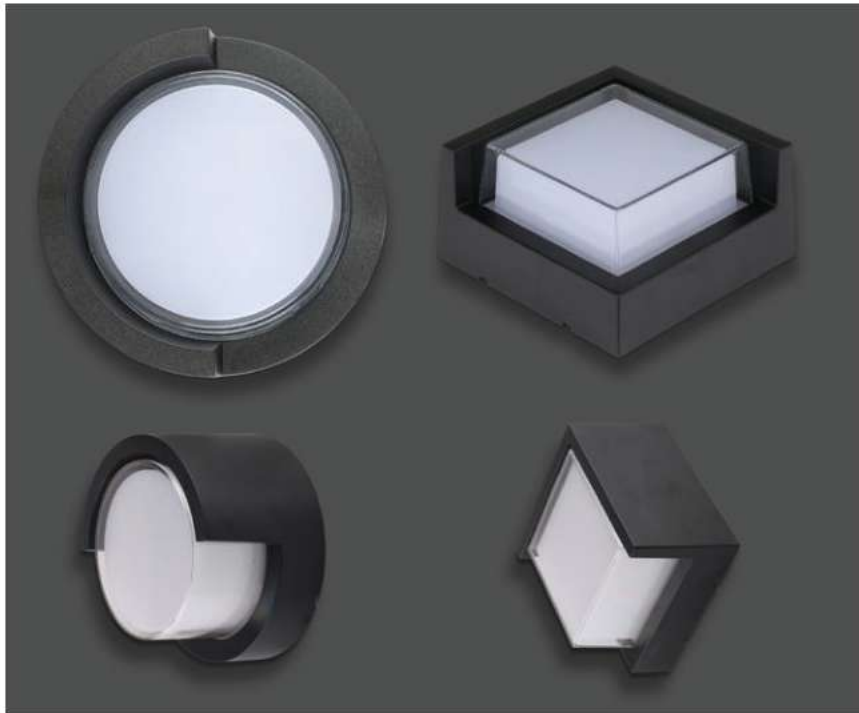

LED Wall Lights
7W VT-831-CRD

Sensor Compatible:	Yes
Voltage/Frequency:	AC:220-240V,50/60Hz
Luminous Flux:	400lm
IP Rating:	IP65
CRI:	>80

PF:	>0.6
Beam Angle:	128°
Body Type:	PC
Dimension:	133x133mx67m
Box Qty:	20 Pcs