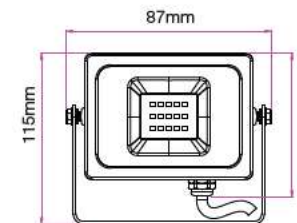

Floodlight-Infrared-RGB

10W VT-4711IF

SKU: 5896 - RGB

3800157617529

Sensor Compatible:	Yes
Voltage/Frequency:	AC:220-240V,50/60Hz
Luminous Flux:	800lm
Color of Fixture:	Grey

CRI:	>80
PF:	>0.9
IP Rating:	IP65
Beam Angle:	100°

Body Type:	Die Cast Aluminium
Dimension:	87X115X85mm
Box Qty:	20 Pcs