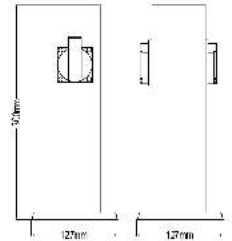

2 WAYS GARDEN SOCKET IP44

VT-1155-2

SKU: 8820

EAN: 3800157652452

Input Power:	AC:220-240V,50Hz	Input Current:	16A
Body Type:	Stainless Steel	Rated Load:	3680W
Dimension:	127x300mm	Color:	Dark Grey
		Box Qty:	6 pcs

4 Way
Socket