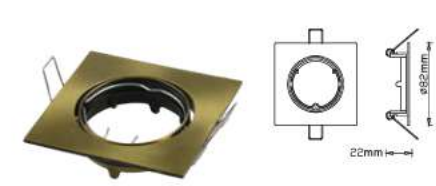

Fitting Square-GU10

Model No	VT-779-SG
SKU:	8581
Base:	GU10
Material:	Zinc alloy
Shape:	Square
Color of Fixture:	Gold
Dimension:	82x82x22mm
Cutting Size:	74mm
EAN:	3800157651868
Box Qty:	100 Pcs