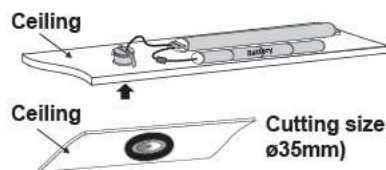

Material:	Poly Carbonate & Aluminium
Moured:	Ceiling Recessed
Life Time Of Battery:	2 Years
Light Output (Emergency):	140lm
Lamp Protection:	Over Charge And Discharge Protection
Led Indicator:	Green Light Indicator Test Button
Charging Current:	90mA
Convert Voltage:	AC:155V
Discharging Current:	300mA
Discharge Duration:	3 Hours
Spec Of Battery:	3.6V 1800mAh Ni-cd Battery
Packing:	38.5x22x25mm
IP Rating:	IP20
Mode Of Operation:	Non Maintained
Box Qty:	20 Pcs

Emergency-Twin Spotlight

6W VT-526-IP65

SKU: 80981 - 6000K White 3800157623148