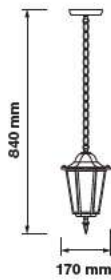

Ceiling Lamp
VT-752-W

SKU: 7073   3800157616263

Voltage:	AC:220-240V,50Hz
Max.Watts:	40W
IP Rating:	IP44
Holder:	E27
Color of Fixture:	White
Body Type:	Aluminium+Glass
Size:	170x840mm
Box Qty:	10 Pcs