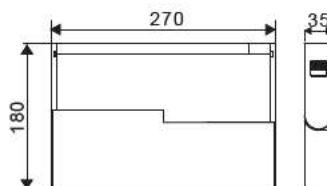

Magnetic Linear Track Light

10W VT-4210

SKU: 7962 - 3000K Warm White 3800157652803
SKU: 7963 - 4000K Day White 3800157652810

Voltage/Frequency:	DC:24V	Beam Angle:	30°
Luminous Flux:	700lm	Body Type:	Aluminium
LED Type:	SMD	Life span:	30,000 Hours
CRI:	>90	Dimension:	137x35x180mm
Color of Fixture:	Black	Box Qty:	16 PCS

3 YEAR WARRANTY

UGR<19

Magnetic Linear Track Light

20W VT-4220

SKU: 7964 - 3000K Warm White 3800157652827
SKU: 7965 - 4000K Day White 3800157652834

Voltage/Frequency:	DC:24V	Beam Angle:	30°
Luminous Flux:	1200lm	Body Type:	Aluminium
LED Type:	SMD	Life span:	30,000 Hours
CRI:	>90	Dimension:	270x35x180mm
Color of Fixture:	Black	Box Qty:	8 PCS

3 YEAR WARRANTY

UGR<19