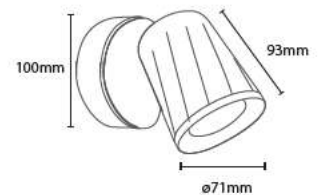

Tripple Head
13.5W VT-813-B

SKU: 8271 - 3000K Warm White 3800157627214
SKU: 8273 - 4000K Day White 3800157627238

Sensor Compatible:	Yes
Voltage/Frequency:	AC:220-240V,50/60Hz
Luminous Flux:	1080lm
IP Rating:	IP20
CRI:	>80

PF:	>0.5
Beam Angle:	100°
Body Type:	Plastic+Metal
Dimension:	600x100x94mm
Box Qty:	12 Pcs