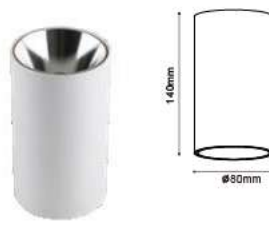

Fitting Round-GU10

Model No	VT-882-RC
SKU:	8590
Base:	GU10
Material:	Aluminium + PC
Shape:	Round
Color of Fixture:	White frame + Chrome reflector
Dimension:	ø80x140mm
Cutting Size:	NA
EAN:	3800157651950
Box Qty:	50 Pcs