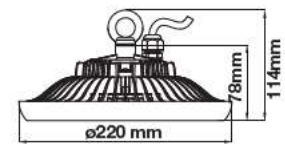

UFO-Highbay-120° 50W VT-9065-W

SKU: 5609 - 3000K Warm White 3800157626507
SKU: 5610 - 4000K Day White 3800157626514
SKU: 5611 - 6400K White 3800157626521

Sensor Compatible:	Yes
Voltage/Frequency:	AC:220-240V,50Hz
Luminous Flux:	4000lm
LED Type:	SMD
CRI:	>70
PF:	>0.9
Beam Angle:	120°
Body Type:	Die Cast Aluminium
IP Rating:	IP44
Dimension:	220x114mm
Box Qty:	8 Pcs

120° BEAM ANGLE

LUMINOUS INTENSITY DISTRIBUTION DIAGRAM