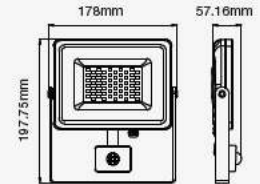

VT-30-S-W

SKU: 457 | 3000K WARM WHITE
SKU: 458 | 4000K DAY WHITE
SKU: 459 | 6400K WHITE

WATTS	LUMENS	BOX QTY.
30w	2400	20 pcs