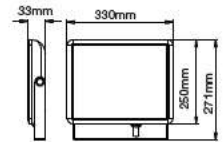

IP65
RATING

Slimline-White Body-White Wire

100W VT-49101W

SKU: 5972 - 6400K White 3800157626255

Sensor Compatible:	Yes
Voltage/Frequency:	AC:220-240V,50Hz
Luminous Flux:	8500lm
Color of Fixture:	White
CRI:	>70
PF:	>0.9
IP Rating:	IP65
Beam Angle:	100°
Body Type:	Die Cast Aluminium
Dimension:	291x240x30mm
Box Qty:	4 Pcs