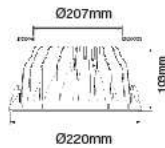

Sensor Compatible:	Yes
Voltage/Frequency:	AC:100-277V,50/60Hz
Luminous Flux:	3600lm
LED Type:	COB
CRI:	>80
PF:	>0.9

Beam Angle:	120°
Body Type:	PKW
Color of Fixture:	White
Shape:	Round
Dimension:	Ø220x103mm
Cutting Size:	Ø207mm
Box Qty:	12 Pcs

Reflector Series - High Lumen

40W VT-26451

SKU: 1453 - 3000K Warm White 3800157635561
SKU: 1279 - 4500K Day White 3800157612012
SKU: 1280 - 6400K White 3800157612029