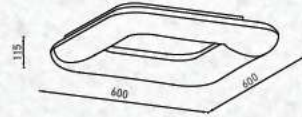

PF: >0.9

Beam Angle: 120°

No. of LED: 384 pcs

Material: PC

Unit GW: 6.55 kgs

Life Span: 30,000 Hours

Size: 600x600x115mm

Box Qty: 1Pcs