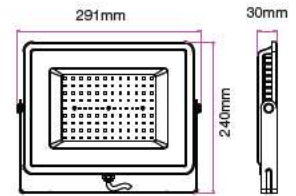

VT-106-G

SKU: 770 | 4000K DAY WHITE
SKU: 771 | 6400K WHITE

120
Lumen/W

WATTS	LUMENS	BOX QTY.
100w	12000	4 pcs

① METER WIRE