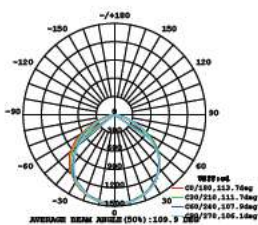

LUMINOUS INTENSITY DISTRIBUTION DIAGRAM