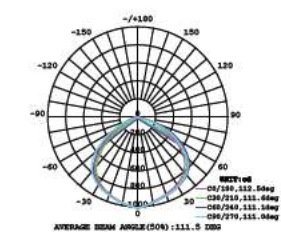

LUMINOUS INTENSITY DISTRIBUTION DIAGRAM