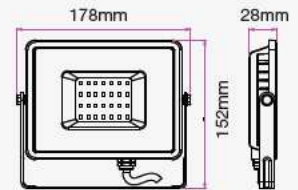

VT-30-W

- SKU: 403 | 3000K WARM WHITE
- SKU: 404 | 4000K DAY WHITE
- SKU: 405 | 6400K WHITE

WATTS	LUMENS	BOX QTY.
30w	2400	10 pcs