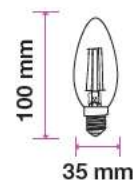

MODEL	WATTS	EQ.WATTS	LUMENS	BASE	SHAPE	BOX QTY.
VT-254	4w	35w	400	E14	Candle	100 pcs

SKU: 272 | 2700K WARM WHITE