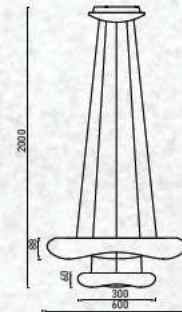

PF: >0.9

Beam Angle: 120°

No. of LED: 604 pcs

Material: PC

Unit GW: 7.5 kgs

Life Span: 30,000 Hours

Size: 600x300x2000mm

Box Qty: 1Pcs