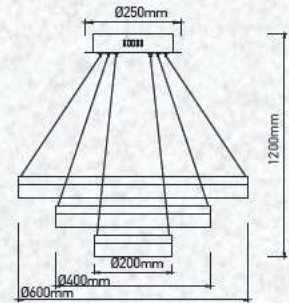

Chandelier-3 Step

80w VT-80-3D

Built In **LED**

SKU: 3906 - 3000K Warm White
SKU: 3907 - 4000K Day White

3800157624657
3800157624664

Voltage/Frequency:	AC:100-240V,50Hz
Luminous Flux:	5600lm
LED Type:	SMD
CRI:	>80
PF:	>0.9
Beam Angle:	120°

No. of LED:	510 pcs
Material :	Acrylic+Aluminium
Unit GW :	4.7 Kg
Life Span:	20,000 Hours
Size :	600x600x1200mm
Box Qty:	1Pcs

Ceiling Light

85w VT-85-3

Built In **LED**

SKU: 3910 - 3000K Warm White
SKU: 3911 - 4000K Day White

3800157624695
3800157624701

Voltage/Frequency:	AC:100-240V,50Hz
Luminous Flux:	6400lm
LED Type:	SMD
CRI:	>80
PF:	>0.9
Beam Angle:	120°

No. of LED:	510 pcs
Material :	Acrylic+Aluminium
Unit GW :	5.5 Kg
Life Span:	20,000 Hours
Size :	200x400x600mm
Box Qty:	1Pcs