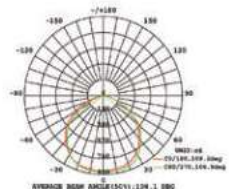

IP65
RATING

E Series-White Body

50W VT-4051W

SKU: 5961 - 3000K Warm White 3800157625548
SKU: 5962 - 4000K Day White 3800157625555
SKU: 5963 - 6500K White 3800157625562

Sensor Compatible:	Yes
Voltage/Frequency:	AC:220-240V,50/60Hz
Luminous Flux:	4250lm
Color of Fixture:	White
CRI:	>70
PF:	>0.9
IP Rating:	IP65
Beam Angle:	110°
Body Type:	Aluminium
Dimension:	245x192x28mm
Box Qty:	10 Pcs

IP65
RATING

E Series-White Body

100W VT-40101W

SKU: 5967 - 3000K Warm White 3800157625609
SKU: 5968 - 4000K Day White 3800157625616
SKU: 5969 - 6500K White 3800157625623

Sensor Compatible:	Yes
Voltage/Frequency:	AC:220-240V,50/60Hz
Luminous Flux:	8500lm
Color of Fixture:	White
CRI:	>70
PF:	>0.9
IP Rating:	IP65
Beam Angle:	110°
Body Type:	Aluminium
Dimension:	330x271x33mm
Box Qty:	5 Pcs

IP65
RATING

Slimline-White Body-White Wire

100W VT-49101W

SKU: 5972 - 6400K White 3800157626255

Sensor Compatible:	Yes
Voltage/Frequency:	AC:220-240V,50Hz
Luminous Flux:	8500lm
Color of Fixture:	White
CRI:	>70
PF:	>0.9
IP Rating:	IP65
Beam Angle:	100°
Body Type:	Die Cast Aluminium
Dimension:	291x240x30mm
Box Qty:	4 Pcs