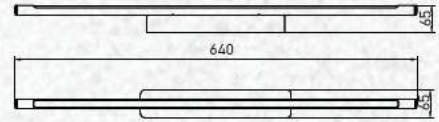

Mirror Surface Light-Chrome

12w VT-7014

Built In LED

SKU: 3902 - 4000K Day white

3800157621878

Voltage/Frequency:	AC:220-240V,50Hz
Luminous Flux:	900lm
LED Type:	SMD
CRI:	>80
PF:	>0.8
Beam Angle:	120°

No. of LED:	60 pcs
Material :	Stainless Steel+Metal+PMMA
Unit GW :	1.08 Kg
Life Span:	20,000 Hours
Size :	640x65x65mm
Box Qty:	12Pcs

Mirror Surface Light-Chrome

18w VT-7021

Built In LED

SKU: 3903 - 4000K Day white

3800157621885

Voltage/Frequency:	AC:220-240V,50Hz
Luminous Flux:	1350lm
LED Type:	SMD
CRI:	>80
PF:	>0.8
Beam Angle:	120°

No. of LED:	90 pcs
Material :	Stainless Steel+Metal+PMMA
Unit GW :	1.28 Kg
Life Span:	20,000 Hours
Size :	940x65x65mm
Box Qty:	12Pcs

Designer Bend Glass-Surface Lamp

12w VT-7013

Built In LED

SKU: 3896 - 4000K Day White

3800157621144

Voltage/Frequency:	AC:220-240V,50Hz
Luminous Flux:	900lm
LED Type:	SMD
CRI:	>80
PF:	>0.8
Beam Angle:	120°

No. of LED:	60 pcs
Material :	Stainless Steel+Metal+Glass
Unit GW :	1.01 Kg
Life Span:	20,000 Hours
Size :	685x55x65mm
Box Qty:	6Pcs