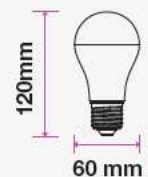

MODEL	WATTS	EQ.WATTS	LUMENS	BASE	SHAPE	BOX QTY.
VT-262D	12w	75w	1055	E27	A60	100 pcs

SKU: 20044 | 3000K WARM WHITE