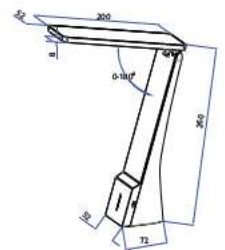

Table Lamps-Black

4w VT-1014-B

SKU: 8500 - 3 IN 1 3800157617215

Voltage/Frequency:	DC:5V,1A
Luminous Flux:	120lm
CRI:	>80
PF:	>0.45

Beam Angle:	120°
Color:	Black
Body Type:	ABS+PC+Aluminium
Dimension:	200x50x263mm
Box Qty:	25 Pcs

Rechargeable