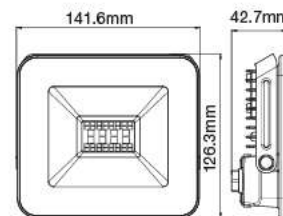

CCT and Dimming
VIA SMART PHONE APP

Voltage/Frequency: AC:220-240V

IP Rating: IP65

Luminous Flux: 1400lm

Beam Angle: 100°

Color of Fixture: White

Body Type: Aluminium

CRI: >80

Dimension: 141.6x42.7x126.3mm

PF: >0.9

Box Qty: 20 Pcs