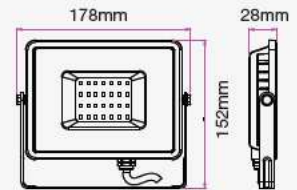

VT-30-1-B

SKU: 20013 | 4000K DAY WHITE
SKU: 949 | 6400K WHITE

WATTS	LUMENS	BOX QTY.
30w	2400	10 pcs