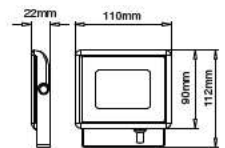

E Series-Black Body
10w VT-4011B

SKU: 5940 - 3000K Warm White 3800157625333
SKU: 5941 - 4000K Day White 3800157625340
SKU: 5942 - 6500K White 3800157625357