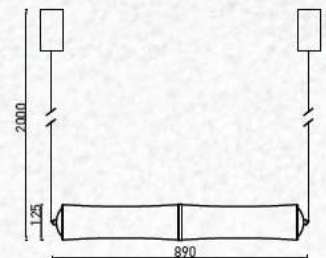

Designer Series Pendant-TRIAC Dimmable

32W VT-7049

SKU: 3978-3000K Warm White

3800157636728

Voltage/Frequency: AC:220-240V,50Hz

Luminous Flux: 2100lm

LED Type: SMD

CRI: >80

PF: >0.9

Beam Angle: 120°

No. of LED: 200 pcs

Material: PC

Unit GW: 2.6 kgs

Life Span: 30,000 Hours

Size: 890x125x2000mm

Box Qty: 1Pcs