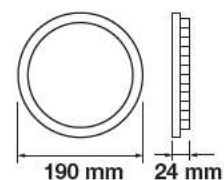

Body Type:	Aluminium+Chrome
Dimension:	Ø190x24mm
Box Qty:	20 Pcs