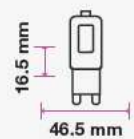

MODEL	WATTS	EQ.WATTS	LUMENS	BASE	BOX QTY.
VT-203	2.5w	20w	200	G9	200 pcs
SKU: 243 | 3000K WARM WHITE					
SKU: 244 | 4000K DAY WHITE					
SKU: 245 | 6400K WHITE