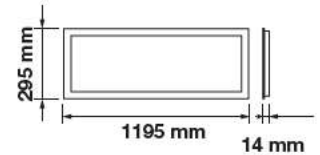

Emergency Pack:	Available
Voltage/Frequency:	AC:220-240V,50/60Hz
Luminous Flux:	5400lm
Beam Angle:	120°

LED Type:	SMD
CRI:	>80
PF:	>0.9
Shape:	Rectangle

Body Type:	Aluminium+PMMA+PS
Dimension:	1195x295x14mm
Box Qty:	6 Pcs