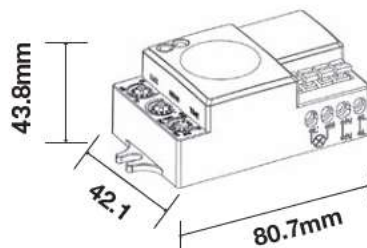

Microwave Sensor

VT-8077

SKU: 1446 3800157634755

Sensor Type:	Microwave
Colour:	White
Detection Range:	360°
Voltage:	AC:220-240V,50/60Hz
Detection Distance:	1-8m(radius) Adjustable
Rated Load:	Max 300W(LED)
Ambient Light:	0-3-2000LUX(Adjustable)
Body Type:	Plastic
IP Rating:	IP20
Dimension:	80.7x42.1x43.8mm
Time Delay:	Min. 10sec±3sec, Max.12min±1min
Box Qty:	100 Pcs