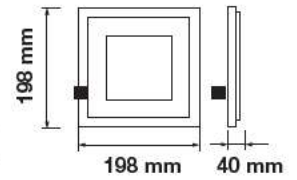

Cutting Size:
145x145mm

Emergency Pack:	Available
Voltage/Frequency:	AC:100-240V,50/60Hz
Luminous Flux:	1260lm
Beam Angle:	120°

LED Type:	SMD
CRI:	>80
PF:	>0.9
Shape:	Square

Body Type:	Aluminium+Glass
Dimension:	198x198x40mm
Box Qty:	20 Pcs