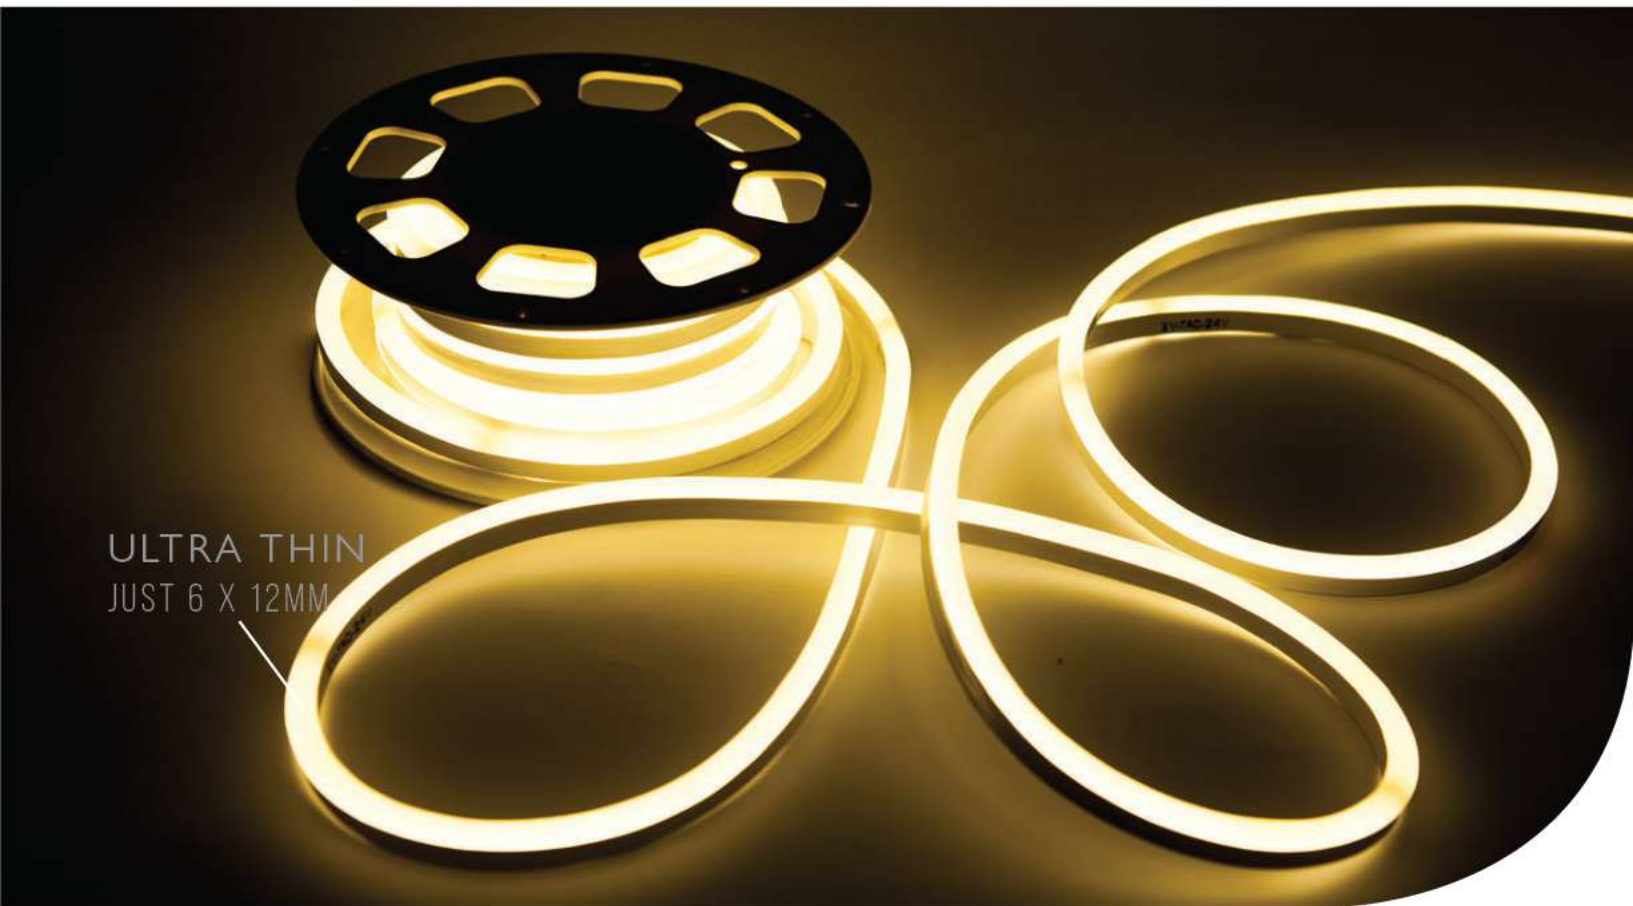

MODEL	WATTS	LUMENS	VOLTAGE	BOX QTY.	SKU: 320 | 3000K WARM WHITE
VT-10-240	15w	1600	DC:24V	80 Packets	SKU: 321 | 4000K DAY WHITE SKU: 322 | 6400K WHITE

MODEL	WATTS	LUMENS	VOLTAGE	BOX QTY.	SKU: 323 | 3000K WARM WHITE
VT-5-120	12w	1200	DC:12V	80 Packets	SKU: 324 | 4000K DAY WHITE SKU: 325 | 6400K WHITE

ULTRA THIN
JUST 6 X 12MM

WATERPROOF LED NEON FLEX

MODEL	WATTS	LUMENS	VOLTAGE	BOX QTY.	SKU: 326 | 3000K WARM WHITE
VT-55	10w	300	DC:12V	40 Packets	SKU:327 | 4000K DAY WHITE SKU:328 | 6400K WHITE