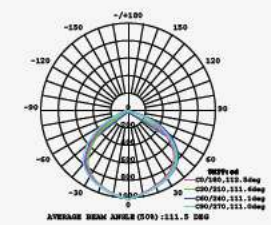

LUMINOUS INTENSITY DISTRIBUTION DIAGRAM