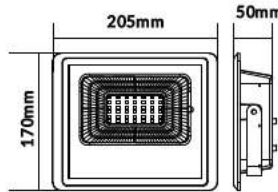

12W Solar Panel with LED Floodlight

VT-25W

SKU: 8573 - 4000K Day White 3800157645584
SKU: 94006 - 6000K White 3800157646744

Battery:	5000mAh
Voltage/Frequency:	DC:3.2V
Luminous Flux:	550lm
Color of Fixture:	Black
Charging Time:	4 Hours
Working Time:	8 Hours
IP Rating:	IP65
Beam Angle:	120°
CRI:	>70
Body Type:	Aluminium
Dimension:	205x50x170mm
Box Qty:	8Pcs