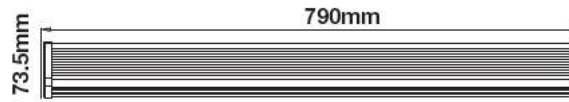

120
Lumen/W

MODEL	WATTS	LUMENS	BEAM ANGLE	PF	CRI	LED	BODY	BOX QTY.
VT-9-152	150w	18000	120°	>0.9	>80	SMD	Aluminum	6 pcs

SKU: 893 | 4000K DAY WHITE
SKU: 894 | 6000K WHITE