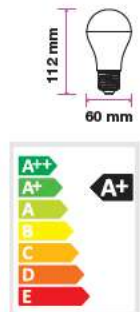

EQ. Watts: 60w
 Voltage/Frequency: AC:220-240V,50Hz
 Luminous Flux: 806lm
 Commercial Type: A60

LED Type: SMD
 CRI: >80
 PF: >0.5
 Base: E27

Beam Angle: 200°
 Body Type: ThermoPlastic
 Dimension: 60x112mm
 Box Qty: 25 Pcs