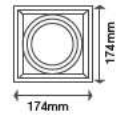

AR111-Accessories

Model No: VT-7221-B
SKU: 3581
Base: 1XAR111
Material: Aluminium
Color of Fixture: Black

Dimension: 174x174 mm
Cutting Size: 163x163mm
EAN: 3800157607063
Box Qty: 24 Pcs