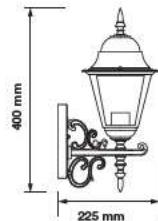

Wall Lamp
VT-760-W

SKU: 7520 3800157617796

Voltage:	AC:220-240V
Max.Watts:	60W
IP Rating:	IP44
Holder:	E27
Color of Fixture:	Matt White
Body Type:	Aluminium+Glass
Size:	225x400x148mm
Box Qty:	12 Pcs