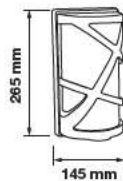

Wall Lamp

VT-745-DG

SKU: 7065   3800157614405

Voltage:	AC:220-240V,50Hz
Max.Watts:	40W
IP Rating:	IP54
Holder:	E27
Color of Fixture:	Dark Grey
Body Type:	Aluminium
Size:	145X265mm
Box Qty:	12 Pcs