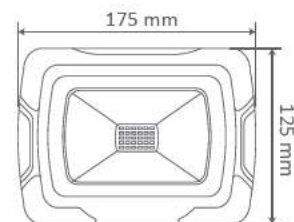

VT-11-R

SKU: 20037 | 4000K DAY WHITE
SKU:502 | 6400K WHITE

WATTS	LUMENS	BOX QTY.
10w	700	20 pcs