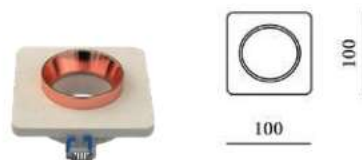

Fitting-Recessed-1XGU10

Model No	VT-862-MRR
SKU:	3121
Base:	GU10
Material:	Gypsum with metal
Shape:	Square
Color of Fixture:	Off White+Matt Rose Gold
Dimension:	100x100x40mm
Cutting Size:	ø80mm
EAN:	3800157634465
Box Qty:	24 pcs