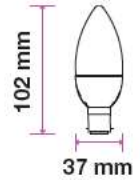

LED CLEAR FILAMENT
Candle | G45 | G95 | G125

3 TO 5 YEAR WARRANTY*

MODEL	WATTS	EQ.WATTS	LUMENS	BASE	BOX QTY.
VT-284D	4w	30w	350	B15	100 pcs

SKU: 862 | 3000K WARM WHITE

MODEL	WATTS	EQ.WATTS	LUMENS	BASE	SHAPE	BOX QTY.
VT-244	4w	35w	400	E27	G45	100 pcs

SKU: 280 | 2700K WARM WHITE

SKU: 944 | 4000K DAY WHITE

MODEL	WATTS	EQ.WATTS	LUMENS	BASE	SHAPE	BOX QTY.
VT-286	6w	60w	806	E27	G95	20 pcs

SKU: 294 | 2700K WARM WHITE

MODEL	WATTS	EQ.WATTS	LUMENS	BASE	SHAPE	BOX QTY.
VT-287	6w	60w	806	E27	G125	20 pcs

SKU: 292 | 2700K WARM WHITE