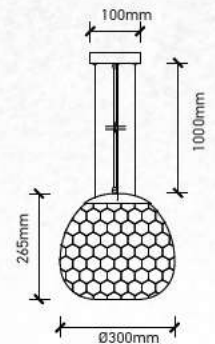

Designer Glass-Transparent

Model:	VT-7306
SKU:	3883
EAN:	3800157621014
Size:	Ø300x265x1000mm
Box Qty:	8Pcs
Material:	Glass