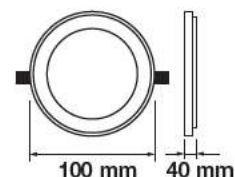

GLASS LED PANELS

Glass Panel-Round

6W VT-602G RD

SKU: 4740 - 3000K Warm White 3800230622891
 SKU: 6277 - 4000K Day White 3800157615754
 SKU: 4739 - 6400K White 3800230622884

Cutting Size:

Ø75mm

Emergency Pack: Available
 Voltage/Frequency: AC:100-240V,50/60Hz
 Luminous Flux: 420lm
 Beam Angle: 120°