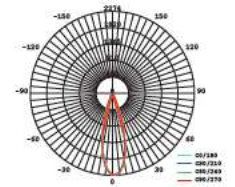

Beam Angle:	18°-48°
Color of Fixture:	Black
Body Type:	Aluminium
Life span:	30,000 Hours
Dimension:	215x141x60mm
Box Qty:	20 Pcs

Tracklights-Smart Color Changing

35W VT-7735-W

SKU: 1458 - 3 IN 1 3800157637923

Sensor Compatible:	
Voltage/Frequency:	AC:220-240V,50/60Hz
Luminous Flux:	2350
LED Type:	COB
CRI:	>80
PF:	>0.9