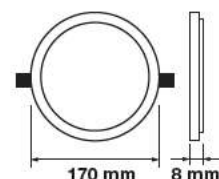

Cutting Size:

Ø155mm

Emergency Pack:	Available
Voltage/Frequency:	AC:85-265V,50/60Hz
Luminous Flux:	2200lm
Beam Angle:	120°

LED Type:	SMD
CRI:	>80
PF:	>0.9
Shape:	Round

Body Type:	Aluminium
Dimension:	Ø170x8mm
Box Qty:	40 Pcs