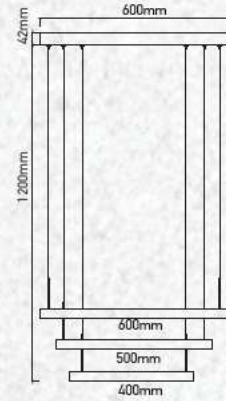

No. of LED: 470 pcs

Material: Aluminium+Acrylic

Unit GW: 4.7 Kg

Life Span: 25,000 Hours

Size: 600/500/400mm

Box Qty: 1Pcs

Black Chandelier-3 Step-Dimmable

92w VT-82-3-B