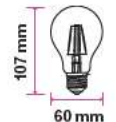

UFO-F150-E27
24W VT-2124

SKU: 7161 - 3000K Warm White 3800157612524
SKU: 7163 - 6400K White 3800157612548

EQ. Watts:	160w
Voltage/Frequency:	AC:220-240V,50/60Hz
Luminous Flux:	2610lm
Commercial Type:	F150

LED Type:	SMD
CRI:	>80
PF:	>0.5
Base:	E27

Beam Angle:	120°
Body Type:	Plastic
Dimension:	200x80mm
Box Qty:	20 Pcs

UFO-F150-E27
36W VT-2136

SKU: 7164 - 3000K Warm White 3800157612555
SKU: 7166 - 6400K White 3800157612579

EQ. Watts:	190w
Voltage/Frequency:	AC:220-240V,50/60Hz
Luminous Flux:	3240lm
Commercial Type:	F150

LED Type:	SMD
CRI:	>80
PF:	>0.9
Base:	E27

Beam Angle:	120°
Body Type:	Plastic
Dimension:	250x80mm
Box Qty:	20 Pcs

LED Bulbs-E14
4W VT-2184

SKU: 7966 - 2700K Warm White 3800157628570

EQ. Watts:	40w
Voltage/Frequency:	AC:220-240V,50Hz
Luminous Flux:	400lm
Commercial Type:	P45

LED Type:	SMD
CRI:	>80
PF:	>0.4
Base:	E14

Beam Angle:	300°
Body Type:	Glass
Dimension:	45x77mm
Box Qty:	50 Pcs

LED Candle Filament Bulbs
4W VT-2174

SKU: 7965 - 2700K Warm White 3800157628563

EQ. Watts:	40w
Voltage/Frequency:	AC:220-240V,50Hz
Luminous Flux:	400lm
Commercial Type:	Candle

LED Type:	SMD
CRI:	>80
PF:	>0.4
Base:	E14

Beam Angle:	300°
Body Type:	Glass
Dimension:	35x100mm
Box Qty:	50 Pcs

LED Bulbs-E27
6W VT-2186

SKU: 7968 - 2700K Warm White 3800157628594

EQ. Watts:	55w
Voltage/Frequency:	AC:220-240V,50Hz
Luminous Flux:	660lm
Commercial Type:	A60

LED Type:	Filament
CRI:	>80
PF:	>0.5
Base:	E27

Beam Angle:	300°
Body Type:	Glass
Dimension:	60x107mm
Box Qty:	25 Pcs