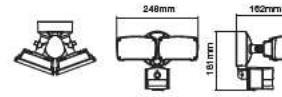

CAMERA

Video Compression: H.264 / MJPEG dual video stream

PF: >0.5

Image Resolution: 1280*720

Beam Angle: 180°

Image sensor: 1/4 " 1Megapixel CMOS

Color of Fixture: White

Pixels: 1 million pixels

Body Type: ABS+Aluminium

Delay Time: 0-30S

IP Rating: IP20

Voltage/Frequency: AC:100-240V,50/60Hz

Dimension: 248x 162x 181mm

Luminous Flux: 600lm

Box Qty: 4 Pcs

CRI: >70