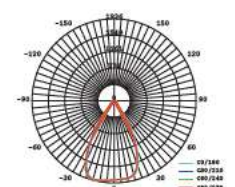

Beam Angle:	16°-53°
Color of Fixture:	Black
Body Type:	Aluminium
Life span:	30,000 Hours
Dimension:	215x183x93mm
Box Qty:	20 Pcs