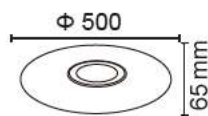

Sensor Compatible:	N/A
Voltage/Frequency:	AC:200-240V,50/60Hz
Luminous Flux:	3400lm
IP Rating:	IP20
CRI:	>80
PF:	>0.9

Beam Angle: 180°

Color of Fixture: White

Body Type: PC

Shape: Round

Dimension: Ø500x65mm

Box Qty: 8 Pcs