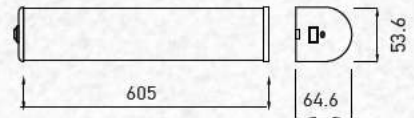

Mirror Surface Light - Chrome Cap

10w VT-7010-CH Built In LED

SKU: 3916 - 4000K Day White 3800157626118
SKU: 3917 - 6400K White 3800157626125

Voltage/Frequency: AC:220-240V,50/60Hz

Luminous Flux: 950lm

LED Type: SMD

CRI: >80

PF: >0.5

Beam Angle: 150°

No. of LED: N/A

Material : Aluminium+PC

Unit GW : 0.63 Kg

Life Span: 30,000 Hours

Size : 605x53.6x64.6mm

Box Qty: 10Pcs