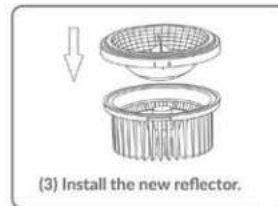

Instructions to change the reflector