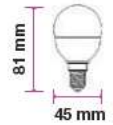

DIMMABLE WITH REMOTE

LED Type:	SMD	Beam Angle:	180°
CRI:	>80	Body Type:	Thermoplastic
PF:	>0.4	Dimension:	Ø45x81mm
Base:	E14	Box Qty:	200pcs

- 16 colors selection
- Auto Color change Mode