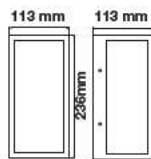

Wall Lamp
VT-837

SKU: 8517 3800157637435

Voltage:	AC:220-240V, 50Hz
Max.Watts:	60W
IP Rating:	IP44
Holder:	E27
Color of Fixture:	Matt Black
Body Type:	Aluminium+Clear Glass
Size:	113x236x113mm
Box Qty:	10 Pcs