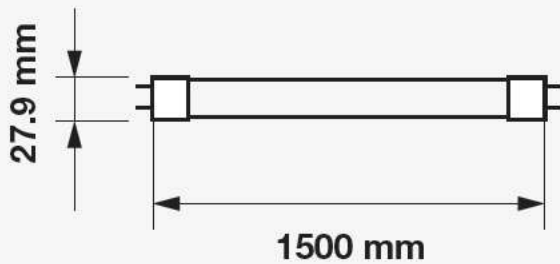

MODEL	WATTS	LUMENS	WEIGHT-KG	BOX QTY.
VT-1615	15w	2400lm	0.261	25 pcs

SKU: 6480 | 3000K WARM WHITE
SKU: 6481 | 4000K DAY WHITE
SKU: 6482 | 6400K WHITE