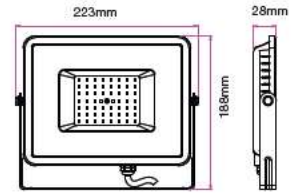

VT-56-B

SKU: 760 | 4000K DAY WHITE
SKU: 761 | 6400K WHITE

120
Lumen/W

WATTS	LUMENS	BOX QTY.
50w	6000	8 pcs