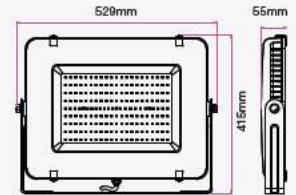

VT-306-G

SKU: 795 | 4000K DAY WHITE
SKU: 796 | 6400K WHITE

120
Lumen/W