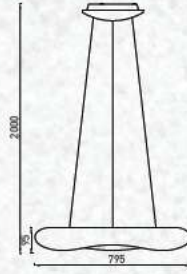

Designer Series Pendant-Color Changing

82W VT-7750

SKU: 3960-3IN1

3800157636544

Voltage/Frequency:	AC:220-240V,50Hz
Luminous Flux:	7300lm
LED Type:	SMD
CRI:	>80
PF:	>0.9
Beam Angle:	120°
No. of LED:	768 pcs
Material :	PC
Unit GW :	6.85 kgs
Life Span:	30,000 Hours
Size :	795x2000mm
Box Qty:	1Pcs