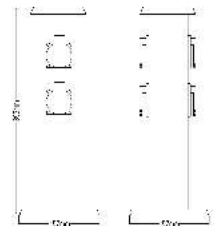

4 WAYS GARDEN SOCKET IP44

VT-1155-4

SKU: 8821

EAN: 3800157652469

Input Power:	AC:220-240V,50Hz	Input Current:	16A
Body Type:	Stainless Steel	Rated Load:	3680W
Dimension:	157x395mm	Color:	Dark Grey
		Box Qty:	4 pcs