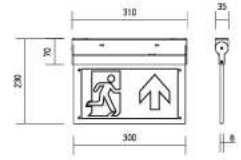

Emergency Operation Time:	>3 Hours
Battery:	Ni-cd 4.8V,600mAh
Recharging Time:	12 Hours
Test Button:	Green Light Indicator Test Button
Stickers:	4 Stickers
Legends:	4 Way Legend Available
Mode Of Operation:	Maintained
Box Qty:	10 Pcs