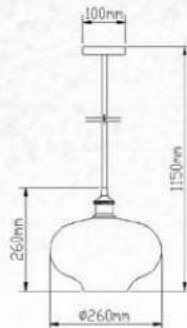

Amber Glass-Metal Series

Model:	VT-7290
SKU:	3741
EAN:	3800157611145
Size:	260x260x1150mm
Box Qty:	8Pcs
Material:	Glass+Metal