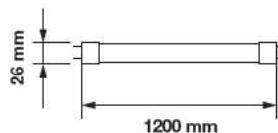

T8 Seafood Tube-120cm

18W VT-1228-S

SKU: 6325 3800157619349

EQ. Watts:	36w
Voltage/Frequency:	AC:180-240V,50/60Hz
Luminous Flux:	1530lm
LED Type:	SMD
CRI:	>95
PF:	>0.9
Beam Angle:	160°
Body Type:	Glass with PET
Holder:	G13
Instant start :	0-100% in < 1s
On/Off:	>15,000
Life span:	20,000 Hours
Gross weight:	320g
Dimension:	26x1200mm
Box Qty:	25 Pcs