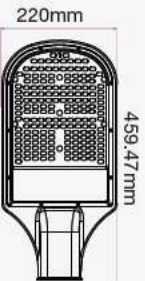

VT-31ST

SKU: 537 | 4000K DAY WHITE

SKU: 538 | 6400K WHITE

WATTS	LUMENS	BOX QTY.
30w	3000	4 pcs

VT-51ST

SKU: 539 | 4000K DAY WHITE

SKU: 540 | 6400K WHITE

WATTS	LUMENS	BOX QTY.
50w	5000	4 pcs

VT-101ST

SKU: 535 | 4000K DAY WHITE

SKU: 536 | 6400K WHITE

WATTS	LUMENS	BOX QTY.
100w	10000	2 pcs

VT-121ST

SKU: 533 | 4000K DAY WHITE

SKU: 534 | 6400K WHITE

WATTS	LUMENS	BOX QTY.
120w	12000	2 pcs

STREETLIGHT-ADAPTER
VT-795

SKU: 3624 3800157608152

Compatible with 100W, 120W and 150W models, this adapter allows the angle of the streetlight to be adjusted as per client's requirements.

STREETLIGHT-ADAPTER
VT-795-1

SKU: 3668 3800157625029

Compatible with 30W and 50W models, this adapter allows the angle of the streetlight to be adjusted as per client's requirements.