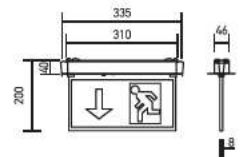

Emergency Operation Time:	>3 Hours
Battery:	Ni-Cd 4.8V,600mAh
Recharging Time:	12 hours
Test Button:	Green Light Indicator Test Button
Stickers:	4 Stickers
Legends:	4 Way Legend Available
Mode Of Operation:	Maintained
Box Qty:	10 Pcs