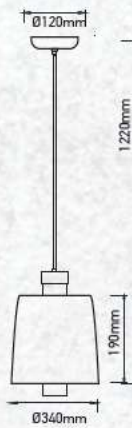

Pendant Light-Gold Lamp Shade

7W VT-7666-G Built In **LED**

SKU: 3938 - 3000K Warm White 3800157628990
SKU: 3932 - 4000K Day White 3800157626606

Voltage/Frequency: AC:220-240V,50Hz

Luminous Flux: 400lm

LED Type: SMD

CRI: >80

PF: >0.5

Beam Angle: 120°

No. of LED: 14 pcs

Material: Metal Finish

Unit GW: 2.4 Kg

Life Span: 30,000 Hours

Size: Ø340xH190mm

Box Qty: 4Pcs