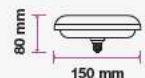

LED BULBS

UFO Bulb

V-TAC's Big Bulb range are ready to meet lighting demands for big spaces that require broader lighting with its range of unique designs, all with significantly greater luminous flux. This range has lamps with diameter ranging from 75mm up to 250mm. Despite the great size, these LED big bulbs are equipped with modern thermal management so it will not heat up and has LEDs provided by Samsung for maximum efficiency.

- 30,000 hrs Lifespan
- AC:220-240V,50Hz
- CRI: >80

5 YEAR WARRANTY*

MODEL	WATTS	EQ.WATTS	LUMENS	BASE	SHAPE	BOX QTY.
VT-216	15w	80w	1200	E27	F150	20 pcs
SKU: 213 | 3000K WARM WHITE SKU: 214 | 4000K DAY WHITE SKU: 215 | 6400K WHITE						

MODEL	WATTS	EQ.WATTS	LUMENS	BASE	SHAPE	BOX QTY.
VT-224	24w	120w	1900	E27	F200	20 pcs
SKU: 216 | 3000K WARM WHITE SKU: 217 | 4000K DAY WHITE SKU: 218 | 6400K WHITE						

MODEL	WATTS	EQ.WATTS	LUMENS	BASE	SHAPE	BOX QTY.
VT-235	36w	170w	2900	E27	F250	20 pcs
SKU: 219 | 3000K WARM WHITE SKU: 220 | 4000K DAY WHITE SKU: 221 | 6400K WHITE