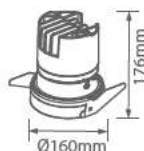

Cutting Size
Ø150mm

Sensor Compatible:	Yes
Voltage/Frequency:	AC:220-240V,50Hz
Luminous Flux:	2300lm
LED Type:	COB-CREE
CRI:	>95
PF	>0.6

Beam Angle:	0-27°
Body Type:	Aluminium
Dimension:	Ø160x176mm
Cutting Size:	Ø150mm
Box Qty:	8 Pcs