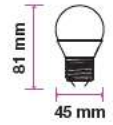

DIMMABLE WITH REMOTE

LED Type:	SMD	Beam Angle:	180°
CRI:	>80	Body Type:	Thermoplastic
PF:	>0.4	Dimension:	Ø45x81mm
Base:	E27	Box Qty:	200pcs

- 16 colors selection
- Auto Color change Mode