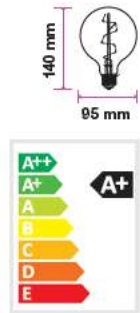

4W VT-2024

SKU: 7146 - 2200K Warm White 3800157610612

EQ. Watts:	35w
Voltage/Frequency:	AC:220-240V,50Hz
Luminous Flux:	400lm
Commercial Type:	G95

LED Type:	Filament
CRI:	>80
PF:	>0.4
Base:	E27

Beam Angle:	300°
Body Type:	Glass
Dimension:	95x140mm
Box Qty:	50 Pcs

Amber Cover - Filament-Globe-E27