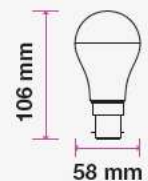

LED PLASTIC BULBS
A58

5 YEAR
WARRANTY*

MODEL	WATTS	EQ.WATTS	LUMENS	BASE	SHAPE	BOX QTY.
VT-229	9w	60w	806	B22	A58	96 pcs

SKU: 101 | 3000K WARM WHITE
SKU:850 | 4000K DAY WHITE
SKU: 851 | 6400K WHITE

MODEL	WATTS	EQ.WATTS	LUMENS	BASE	SHAPE	BOX QTY.
VT-219	9w	60w	806	B22	A58	100 pcs

SKU: 270 | 3000K WARM WHITE

MODEL	WATTS	EQ.WATTS	LUMENS	BASE	SHAPE	BOX QTY.
VT-259D	9w	60	806	B22	A58	100 pcs

SKU: 852 | 3000K WARM WHITE