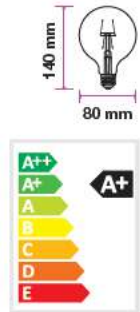

4W VT-2004

SKU: 7148 - 2200K Warm White 3800157610636

EQ. Watts:	35w
Voltage/Frequency:	AC:220-240V,50/60Hz
Luminous Flux:	400lm
Commercial Type:	G80

LED Type:	Filament
CRI:	>80
PF:	>0.4
Base:	E27

Beam Angle:	300°
Body Type:	Glass
Dimension:	80x140mm
Box Qty:	100 Pcs

Amber Cover - Filament-Globe-E27