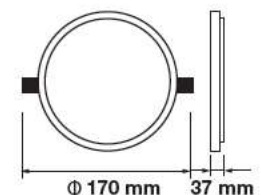

MODEL	WATTS	LUMENS	BOX QTY.
VT-620RD	20w	2000	40 pcs

Cutting Size: ø 140 mm

Quick Connector

LED MINI PANELS

Square Edge Series

V-TAC's Round Edge Panel has an elegant, classic design that lights up all the way to the edges — giving a contemporary lighting effect that is ideal for residential, office, or commercial indoor areas. The quick connector feature lessens set-up time brought by complicated wirings. Built with the most stable drivers in the market, have low maintenance panels without the flashes and the flickers.