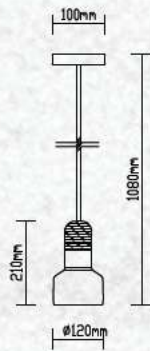

Concrete-Wooden

Model:	VT-7125-GY
SKU:	3855
EAN:	3800157619042
Size:	120x210x1080mm
Box Qty:	8Pcs
Material:	Concrete+Wood