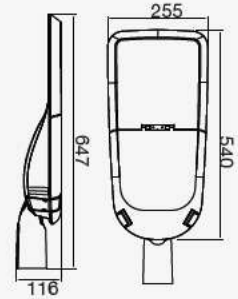

VT-80ST

SKU: 541 | 4000K DAY WHITE

WATTS	LUMENS	BOX QTY.
80w	10400	1 pcs

Available with

SKU: 546