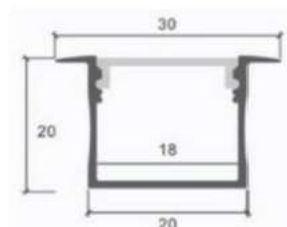

Aluminium Profiles-Milky

Model No:	VT-8119
SKU:	3372
Dimension:	2000x30x20mm
Color of Fixture:	Milky
EAN:	3800157648448
Box Qty.	60 Pcs