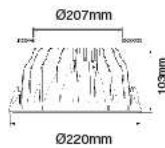

Sensor Compatible:	Yes
Voltage/Frequency:	AC:100-270V,50/60Hz
Luminous Flux:	4800lm
LED Type:	COB
CRI:	>80
PF:	>0.9

Beam Angle:	120°
Body Type:	PKW
Color of Fixture:	PKW
Shape:	Round
Dimension:	Ø220x103mm
Cutting Size:	Ø207mm
Box Qty:	12 Pcs

Reflector Series

10W VT-2610

SKU: 1100 - 6000K White 3800230622372