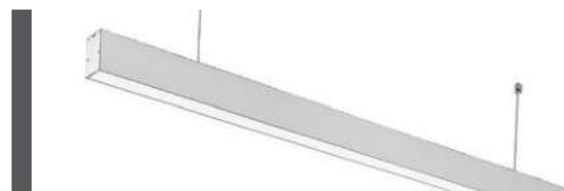

Up & Down Linear Hanging Lights

Continuous suspended upward & downward lighting with a broad 160mm width for a wider scope; modern tech reflectors to distribute just the right amount of light; available in Silver & White

Up & Down Linear Hanging Lights (Slim)

Continuous suspended up & down lighting with a 75mm body; available in Black, Silver, and White

Linear Hanging Lights (Non-Dimmable)

Continuous suspended downward lighting with a narrow 35mm body for a leaner scope; competitively priced for professional task lighting in commercial areas; available in Black, Silver, & White