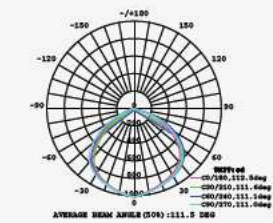

LUMINOUS INTENSITY DISTRIBUTION DIAGRAM