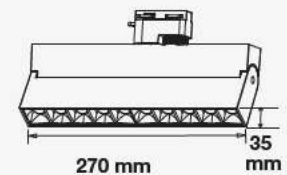

NEW

5 YEAR
WARRANTY*

LED TRACKLIGHTS

Linear Tracklights

Experience true colours through our LED Linear Tracklights efficient set of track lights with CRI >90, UGR<19 and flicker free. The latest LED technology from Samsung, and five years of warranty.

- 30,000 hrs Lifespan
- 30° Beam Angle
- AC:220-240V,50Hz
- Flicker Free
- High CRI of > 90
- Aluminum Body
- UGR<19

UGR<19

MODEL	WATTS	LUMENS	PF	CRI	BOX QTY.	BEAM ANGLE
VT-416-B	12W	960	>0.5	>90	40 pcs	30°

SKU: 20000 | 2700K WARM WHITE
SKU: 20001 | 4000K DAY WHITE

MODEL	WATTS	LUMENS	PF	CRI	BOX QTY.	BEAM ANGLE
VT-431-B	25W	2000	>0.9	>90	20 pcs	30°

SKU: 20006 | 2700K WARM WHITE
SKU: 20007 | 4000K DAY WHITE