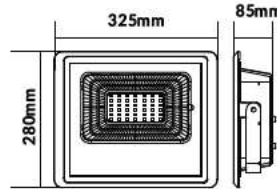

35W Solar Panel with LED Floodlight
VT-100W

SKU: 8576 - 4000K Day White 3800157645614
SKU: 94012 - 6000K White 3800157645775

Battery:	15000mAh
Voltage/Frequency:	DC:6.4V
Luminous Flux:	2450lm
Color of Fixture:	Black
Charging Time:	4 Hours
Working Time:	8 Hours
IP Rating:	IP65
Beam Angle:	120°
CRI:	>70
Body Type:	Aluminium
Dimension:	325x85x280mm
Box Qty:	2Pcs