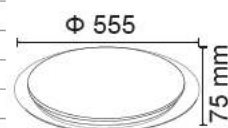

CCT CHANGING
With Remote Control