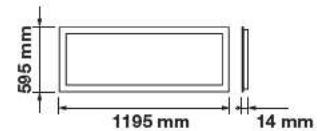

Emergency Pack:	Available
Voltage/Frequency:	AC:200-240V,50/60Hz
Luminous Flux:	5400lm
Beam Angle:	120°

LED Type:	SMD
CRI:	>80
PF:	>0.9
Shape:	Rectangle

Body Type:	Aluminium+PMMA+PS
Dimension:	1195x595x14mm
Box Qty:	2 Pcs