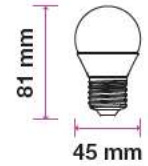

MODEL	WATTS	EQ.WATTS	LUMENS	BASE	SHAPE	BOX QTY.
VT-290	7w	45w	600	E27	G45	200 pcs
SKU: 866	| 3000K WARM WHITE					
SKU: 867	| 4000K DAY WHITE					
SKU: 868	| 6400K WHITE