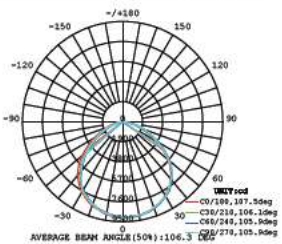

LUMINOUS INTENSITY DISTRIBUTION DIAGRAM

VT-156-W

SKU: 774 | 4000K DAY WHITE
 SKU: 775 | 6400K WHITE

120
 Lumen/W

WATTS	LUMENS	BOX QTY.
150w	18000	2 pcs

① METER WIRE

LUMINOUS INTENSITY DISTRIBUTION DIAGRAM

VT-206-W