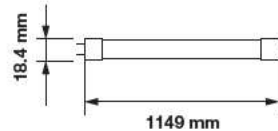

T5-Glass Plastic-120cm

16W VT-1225

SKU: 6320 - 4000K Day White 3800157619295
SKU: 6321 - 6500K White 3800157619301

EQ. Watts:	28w
Voltage/Frequency:	AC:220-240V,50Hz
Luminous Flux:	1600lm
LED Type:	SMD
CRI:	>80

PF:	>0.5
Beam Angle:	160°
Body Type:	Glass with PET
Holder:	G5
Instant start :	0-100% in < 1s

On/off:	>15,000
Life span:	20,000 Hours
Gross weight:	208g
Dimension:	18.4x1149mm
Box Qty:	25 Pcs