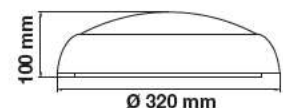

MODEL	WATTS	LUMENS	BOX QTY.	SKU: 812 | 4000K DAY WHITE
VT-19	17w	1400	10 pcs