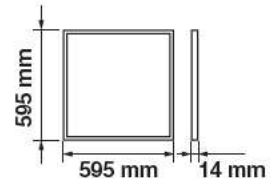

Emergency Pack:	Available
Voltage/Frequency:	AC:220-240V,50/60Hz
Luminous Flux:	3600lm
Beam Angle:	120°

LED Type:	SMD
CRI:	>80
PF:	>0.9
Shape:	Square

Body Type:	Aluminium+PMMA+PP
Dimension:	595x595x14mm
Box Qty:	6 Pcs