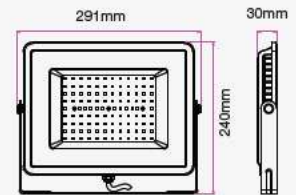

VT-106-B

SKU: 766 | 4000K DAY WHITE
SKU: 767 | 6400K WHITE

120
Lumen/W

WATTS	LUMENS	BOX QTY.
100w	12000	4 pcs

① METER WIRE