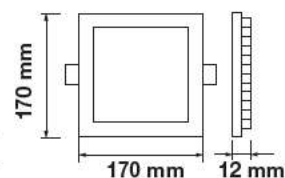

Emergency Pack: Available
Voltage/Frequency: AC:85-265V,50/60Hz
Luminous Flux: 1000lm
Beam Angle: 120°

LED Type: SMD
CRI: >80
PF: >0.6
Shape: Square

Body Type: Aluminium
Dimension: 170x170x12mm
Box Qty: 20 Pcs