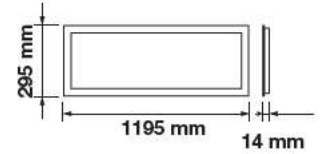

Emergency Pack:	Available
Voltage/Frequency:	AC:200-240V,50/60Hz
Luminous Flux:	3600lm
Beam Angle:	120°

LED Type:	SMD
CRI:	>80
PF:	>0.9
Shape:	Rectangle

Body Type:	Aluminium+PMMA+PS
Dimension:	1195x295x14mm
Box Qty:	6 Pcs