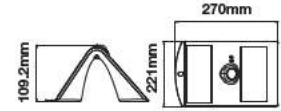

Solar Wall Light-IP65

7W VT-767-7-B

SKU: 8279 - 4000K Day White 3800157627962

Solar
Lights

MOTION
PIR
SENSOR

UV
PROTECTION

IP65
RATING