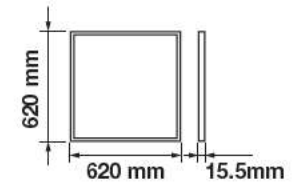

LED Type:	SMD
CRI:	>80
PF:	>0.9
Shape:	Square

Body Type:	Aluminium+PMMA+PP
Dimension:	620x620x13mm
Box Qty:	6 Pcs

Big Panels-High Lumen-62x62

29W VT-6262

SKU: 6471 - 4000K Day White 3800157641012

120
 Lumen/W