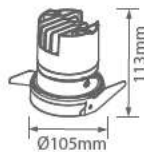

Cutting Size
Ø95mm

Sensor Compatible:	Yes
Voltage/Frequency:	AC:220-240V,50Hz
Luminous Flux:	1000lm
LED Type:	COB-CREE
CRI:	>95
PF	>0.6

Beam Angle:	0-27°
Body Type:	Aluminium
Dimension:	Ø105x113mm
Cutting Size:	Ø95mm
Box Qty:	12 Pcs

Hotel Downlight-COB

35W VT-2936

SKU: 1477 - 3000K Warm White 3800157644105
SKU: 1478 - 4000K Day White 3800157644112