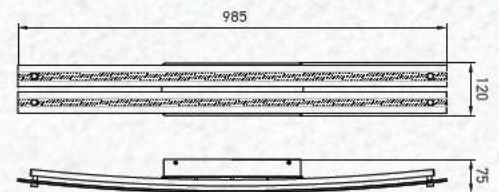

Designer Bend Glass-Hanging Pendant

18w VT-7020 **Built In LED**

SKU: 3898 - 4000K Day white 3800157621168

Voltage/Frequency: AC:220-240V,50Hz

Luminous Flux: 1350lm

LED Type: SMD

CRI: >80

PF: >0.8

Beam Angle: 120°

No. of LED: 90 pcs

Material : Stainless Steel+Metal+Glass

Unit GW : 1.98 Kg

Life Span: 20,000 Hours

Size : 985x55x800mm

Box Qty: 6Pcs