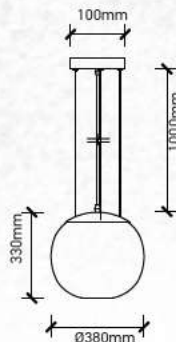

Designer Glass-Gun Grey

Model:	VT-7380
SKU:	3888
EAN:	3800157621069
Size:	Ø380x330x1000mm
Box Qty:	4Pcs
Material:	Glass