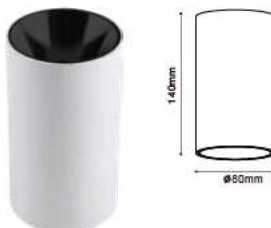

Fitting Round-GU10

Model No	VT-882-RB
SKU:	8589
Base:	GU10
Material:	Aluminium + PC
Shape:	Round
Color of Fixture:	White frame + Black reflector
Dimension:	ø80x140mm
Cutting Size:	NA
EAN:	3800157651943
Box Qty:	50 Pcs