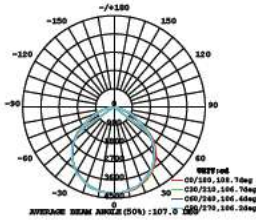

LUMINOUS INTENSITY DISTRIBUTION DIAGRAM