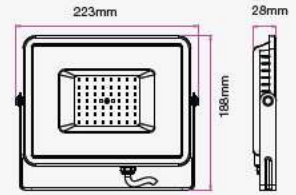

VT-56-W

SKU: 762 | 4000K DAY WHITE
SKU: 763 | 6400K WHITE

120
Lumen/W

WATTS	LUMENS	BOX QTY.
50w	6000	8 pcs