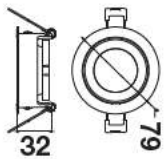

Fitting Round-GU10

Model No	VT-872-WB
SKU:	3153
Base:	GU10
Material:	Aluminium+PC
Shape:	Round
Color of Fixture:	White+Black
Dimension:	79x32mm
Cutting Size:	72mm
EAN:	3800157638968
Box Qty:	50 Pcs