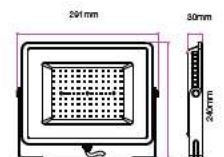

IP65
RATING

E Series-White Body

50W VT-4051W

SKU: 5961 - 3000K Warm White 3800157625548
SKU: 5962 - 4000K Day White 3800157625555
SKU: 5963 - 6500K White 3800157625562

Sensor Compatible:	Yes
Voltage/Frequency:	AC:220-240V,50/60Hz
Luminous Flux:	4250lm
Color of Fixture:	White
CRI:	>70
PF:	>0.9
IP Rating:	IP65
Beam Angle:	110°
Body Type:	Aluminium
Dimension:	245x192x28mm
Box Qty:	10 Pcs

IP65
RATING

E Series-White Body

100W VT-40101W

SKU: 5967 - 3000K Warm White 3800157625609
SKU: 5968 - 4000K Day White 3800157625616
SKU: 5969 - 6500K White 3800157625623

Sensor Compatible:	Yes
Voltage/Frequency:	AC:220-240V,50/60Hz
Luminous Flux:	8500lm
Color of Fixture:	White
CRI:	>70
PF:	>0.9
IP Rating:	IP65
Beam Angle:	110°
Body Type:	Aluminium
Dimension:	330x271x33mm
Box Qty:	5 Pcs

IP65
RATING

Slimline-White Body-White Wire

100W VT-49101W

SKU: 5972 - 6400K White 3800157626255

Sensor Compatible:	Yes
Voltage/Frequency:	AC:220-240V,50Hz
Luminous Flux:	8500lm
Color of Fixture:	White
CRI:	>70
PF:	>0.9
IP Rating:	IP65
Beam Angle:	100°
Body Type:	Die Cast Aluminium
Dimension:	291x240x30mm
Box Qty:	4 Pcs