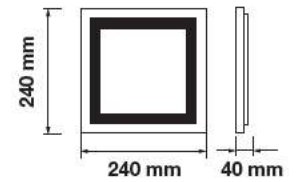

Body Type:	Aluminium
Dimension:	240x240x40mm
Box Qty:	20 Pcs