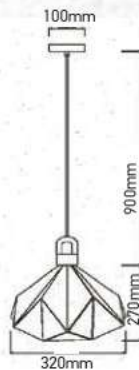

Model:	VT-7323-W
SKU:	3949
EAN:	3800157630177
Size:	320x270mm
Box Qty:	4Pcs
Material:	Metal

Prism-Wooden-Yellow