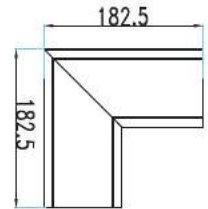

: SKU:395 | 4000K DAY WHITE

10W
VT-7-42-LN