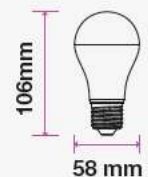

MODEL	WATTS	EQ.WATTS	LUMENS	BASE	SHAPE	BOX QTY.
VT-210	9w	60w	806	E27	A58	100 pcs

SKU: 228 | 3000K WARM WHITE
SKU: 229 | 4000K DAY WHITE
SKU: 230 | 6400K WHITE