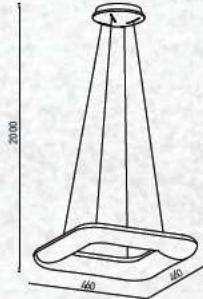

Designer Series Pendant-Color Changing

40W VT-7461

SKU: 3962-3IN1

3800157636568

Voltage/Frequency:	AC:220-240V,50Hz
Luminous Flux:	3600lm
LED Type:	SMD
CRI:	>80
PF:	>0.9
Beam Angle:	120°
No. of LED:	384 pcs
Material :	PC
Unit GW :	3.00 kgs
Life Span:	30,000 Hours
Size :	460x460x2000mm
Box Qty:	1Pcs