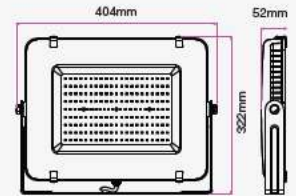

LUMINOUS INTENSITY DISTRIBUTION DIAGRAM

VT-156-W

SKU: 774 | 4000K DAY WHITE
 SKU: 775 | 6400K WHITE

120
 Lumen/W

WATTS	LUMENS	BOX QTY.
150w	18000	2 pcs

① METER WIRE

LUMINOUS INTENSITY DISTRIBUTION DIAGRAM

VT-206-W