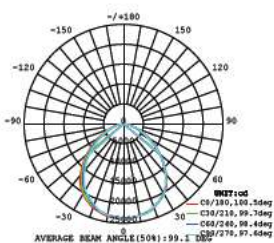

LUMINOUS INTENSITY DISTRIBUTION DIAGRAM