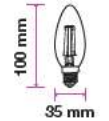

Beam Angle:	300°
Body Type:	Glass
Dimension:	35x100mm
Box Qty:	100 Pcs

DIMMABLE

Clear Glass-Filament-Candle-E14

4W VT-1985

SKU: 4307 - 2700K Warm White 3800157600347

EQ. Watts:	40w
Voltage/Frequency:	AC:220-240V,50Hz
Luminous Flux:	400lm
Commercial Type:	Candle