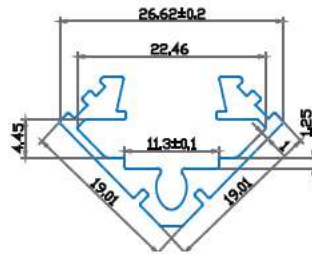

Aluminium Profile-Matt

Model No:	VT-7103-M
SKU:	9986
Dimension:	26.5x9x1000mm
Color of Fixture:	Matt
EAN:	3800230622174
Box Qty.	90 Pcs

2
PCS PACK

Aluminium Profile-2 Meters

Model No:	VT-7104
SKU:	9956
Dimension:	19x19x2000mm
Color of Fixture:	Milky
EAN:	3800157635509
Box Qty.	40 Pcs