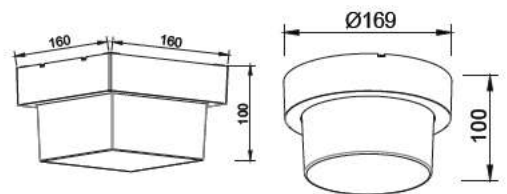

Sensor Compatible:	Yes
Voltage/Frequency:	AC:220-240V,50/60Hz
Luminous Flux:	900lm
IP Rating:	IP65
CRI:	>80

PF:	>0.5
Beam Angle:	158°
Body Type:	PC
Dimension:	169x100mm
Box Qty:	20 Pcs