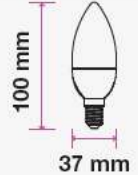

MODEL WATTS EQ.WATTS
VT-293D 5.5w 40w
SKU: 20045 | 3000K WARM WHITE

LUMENS BASE
470 E14

SHAPE
Candle

BOX QTY.
200 pcs