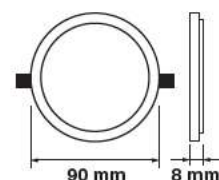

Emergency Pack:	Available
Voltage/Frequency:	AC:85-265V,50/60Hz
Luminous Flux:	800lm
Beam Angle:	120°

LED Type:	SMD
CRI:	>80
PF:	>0.9
Shape:	Round

Body Type:	Aluminium
Dimension:	Ø90x8mm
Box Qty:	100 Pcs