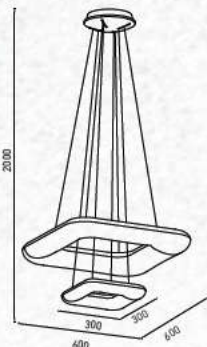

PF: >0.9

Beam Angle: 120°

No. of LED: 624 pcs

Material: PC

Unit GW: 6.50 kgs

Life Span: 30,000 Hours

Size: 600x300x2000mm

Box Qty: 1Pcs