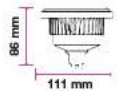

AR111 Downlight

20W VT-1120-20

SKU: 1243 - 3000K Warm White 3800157606004
SKU: 1244 - 4500K Day White 3800157606011
SKU: 1245 - 6000K White 3800157606028

EQ. Watts:	100w
Voltage/Frequency:	AC:220-240V,50/60Hz
Luminous Flux:	1800lm
LED Type:	COB

CRI:	>80
PF:	>0.7
Base:	N/A
Beam Angle:	20°

Body Type:	Die Cast Aluminium
Dimension:	Ø111x53mm
Box Qty:	50 Pcs

AR111 Downlight

20W VT-1120-40

SKU: 1246 - 3000K Warm White 3800157606035
SKU: 1247 - 4500K Day White 3800157606042
SKU: 1248 - 6000K White 3800157606059

EQ. Watts:	100w
Voltage/Frequency:	AC:220-240V,50/60Hz
Luminous Flux:	1800lm
LED Type:	COB

CRI:	>80
PF:	>0.7
Base:	N/A
Beam Angle:	40°

Body Type:	Die Cast Aluminium
Dimension:	Ø111x53mm
Box Qty:	50 Pcs

AR111-G53

15W VT-1110-20

SKU: 4084 - 3000K Warm White 3800230620064
SKU: 4062 - 4000K Day White 3800230620067
SKU: 4061 - 6400K White 3800230620040

EQ. Watts:	75w
Voltage/Frequency:	AC/DC:12V,50Hz
Luminous Flux:	950lm
LED Type:	COB

CRI:	>80
PF:	>0.9
Base:	G53
Beam Angle:	20°

20°
BEAM ANGLE

Body Type:	Plastic Clad Aluminium
Dimension:	Ø111x86x63mm
Box Qty:	60 Pcs

AR111-G53

15W VT-1110-40

SKU: 4257 - 3000K Warm White 3800230628664
SKU: 4256 - 4000K Day White 3800230628667
SKU: 4255 - 6400K White 3800230628640

EQ. Watts:	25w
Voltage/Frequency:	AC/DC:12V,50Hz
Luminous Flux:	950lm
LED Type:	COB

CRI:	>80
PF:	>0.9
Base:	G53
Beam Angle:	40°

40°
BEAM ANGLE

Body Type:	Plastic Clad Aluminium
Dimension:	Ø111x86x63mm
Box Qty:	60 Pcs

AR111-GU10

12W VT-1112

SKU: 4224 - 2700K Warm White 3800230626257
SKU: 4223 - 4000K Day White 3800230626219
SKU: 4225 - 6400K White 3800230626264

EQ. Watts:	60w
Voltage/Frequency:	AC:200-240V,50Hz
Luminous Flux:	900lm
LED Type:	COB

CRI:	>80
PF:	>0.9
Base:	GU10
Beam Angle:	40°