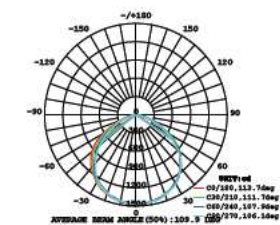

LUMINOUS INTENSITY DISTRIBUTION DIAGRAM

LUMINOUS INTENSITY DISTRIBUTION DIAGRAM