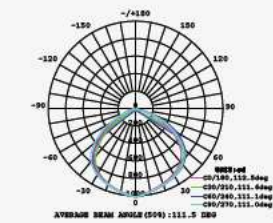

LUMINOUS INTENSITY DISTRIBUTION DIAGRAM