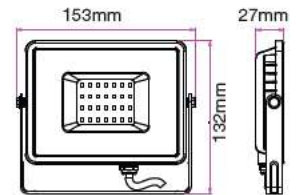

VT-20-B

SKU: 439 | 3000K WARM WHITE
SKU: 440 | 4000K DAY WHITE
SKU: 441 | 6400K WHITE

WATTS	LUMENS	BOX QTY.
20w	1600	20 pcs