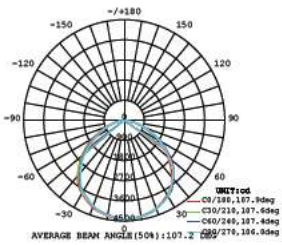

LUMINOUS INTENSITY DISTRIBUTION DIAGRAM