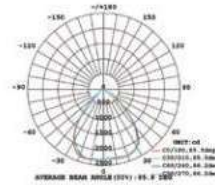

UFO-Highbay-90°
50w VT-9055

SKU: 5560 - 6400K White 3800157621977

Sensor Compatible:	Yes
Voltage/Frequency:	AC:220-240V,50Hz
Luminous Flux:	4000lm
LED Type:	SMD
CRI:	>70
PF:	>0.9
Beam Angle:	90°
Body Type:	Die Cast Aluminium
IP Rating:	IP44
Dimension:	220x114mm
Box Qty:	8 Pcs

90° BEAM ANGLE

LED Highbays
100w VT-9-109

SKU: 590 - 6000K White 3800157643153

100° BEAM ANGLE

3 YEAR WARRANTY

Sensor Compatible:	Yes
Voltage/Frequency:	AC:220-240V,50Hz
Luminous Flux:	9000lm
LED Type:	SMD
CRI:	>80
PF:	>0.9>0.9
Beam Angle:	100°
Body Type:	Aluminium
IP Rating:	IP54
Dimension:	530x103.5x73.5mm
Box Qty:	10 Pcs