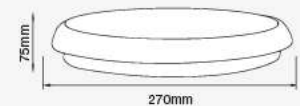

Slim Domelight with Sensor

- AC:220-240V,50/60Hz
- 110° Beam Angle
- SMD LED chip type
- Body Material - PC
- 30,000 Life Hours
- CRI >80
- IP Rating IP65
- Microwave Sensor
- 3-6m detection distance
- 10mx6m detection range
- 360°Ceiling/120°Wall Mounted
- Detection Motion Speed - 0.5-3m/s
- Hold Time - 30s, 40s, 50s customized
- Daylight sensor -Day, 2lux, 10lux, 50lux optional
- Dimmable - Yes, 0, 10%,20% optional
- Manual Override by dial switch
- Stand by period - 0s, 10s, 10m optional

5 YEAR
WARRANTY*

Microwave Sensor

MODEL	WATTS	LUMENS	BOX QTY.	SKU: 937 | 3000K WARM WHITE SKU: 821 | 4000K DAY WHITE SKU: 938 | 6400K DAY WHITE
VT-12SS	12w	1440	10 pcs