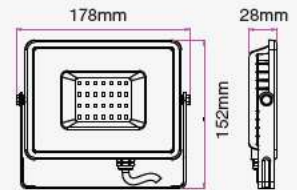

VT-30-B

SKU: 400 | 3000K WARM WHITE
SKU: 401 | 4000K DAY WHITE
SKU: 402 | 6400K WHITE

WATTS	LUMENS	BOX QTY.
30w	2400	10 pcs