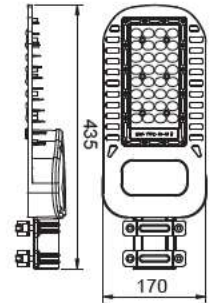

VT-54ST

SKU: 958 | 4000K DAY WHITE
SKU: 959 | 6400K WHITE

WATTS	LUMENS	BOX QTY.
50w	6000	4 pcs