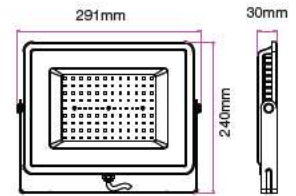

VT-106-W

SKU: 768 | 4000K DAY WHITE
SKU: 769 | 6400K WHITE

120
Lumen/W

WATTS	LUMENS	BOX QTY.
100w	12000	4 pcs

① METER WIRE