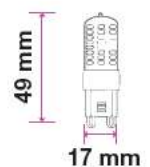

MODEL	WATTS	EQ.WATTS	LUMENS	BASE	BOX QTY.
VT-204	3w	25w	300	G9	200 pcs
SKU: 246 | 3000K WARM WHITE					
SKU: 247 | 4000K DAY WHITE					
SKU: 248 | 6400K WHITE