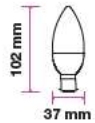

Bulbs-Candle-B22

6W VT-1965

SKU: 4440 - 2700K Warm White 3800157607667
SKU: 7346 - 6400K White 3800157627283

EQ. Watts:	40w
Voltage/Frequency:	AC:220-240V,50Hz
Luminous Flux:	470lm
Commercial Type:	Candle

LED Type:	SMD
CRI:	>80
PF:	>0.5
Base:	B22

Beam Angle:	200°
Body Type:	ThermoPlastic
Dimension:	37x102mm
Box Qty:	200 Pcs

Bulbs-P45-E14

4W VT-1819

SKU: 4123 - 2700K Warm White 3800230620996
SKU: 4174 - Day White 3800230621009
SKU: 4124 - 6400K White 3800230621016

EQ. Watts:	30w
Voltage/Frequency:	AC:220-240V,50Hz
Luminous Flux:	320lm
Commercial Type:	P45

LED Type:	SMD
CRI:	>80
PF:	>0.4
Base:	E14

Beam Angle:	180°
Body Type:	Thermoplastic
Dimension:	45x82mm
Box Qty:	200 Pcs