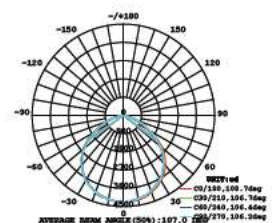

LUMINOUS INTENSITY DISTRIBUTION DIAGRAM