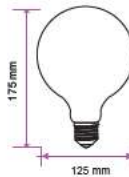

EQ. Watts:	NA
Voltage/Frequency:	AC:220-240V,50Hz
Luminous Flux:	40lm
Commercial Type:	G125

LED Type:	COB
CRI:	>80
PF:	>0.45
Base:	E27

Beam Angle:	300°
Body Type:	Glass
Dimension:	Ø125x170mm
Box Qty:	50 Pcs