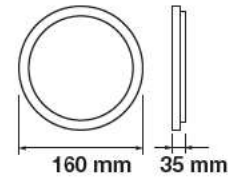

Emergency Pack:	Available
Voltage/Frequency:	AC:85-265V,50/60Hz
Luminous Flux:	1500lm
Beam Angle:	120°

LED Type:	SMD
CRI:	>80
PF:	>0.9
Shape:	Round

Body Type:	Aluminium
Dimension:	Ø160x35mm
Box Qty:	20 Pcs