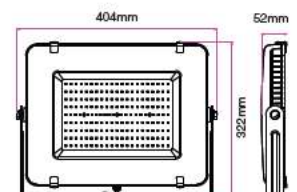

VT-150-W

SKU: 478 | 3000K WARM WHITE
SKU: 479 | 4000K DAY WHITE
SKU: 480 | 6400K WHITE

WATTS	LUMENS	BOX QTY.
150w	12000	2 pcs