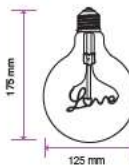

EQ. Watts:	30w
Voltage/Frequency:	AC:220-240V, 50Hz
Luminous Flux:	70lm
Commercial Type:	G125

LED Type:	Filament
CRI:	>80
PF:	>0.45
Base:	E27

Beam Angle:	300°
Body Type:	Glass
Dimension:	Ø125x175mm
Box Qty:	50 Pcs