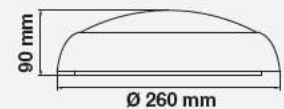

2D Bulkhead

Our resilient IP65 LED bulkheads make a good choice for outdoor residential, business, and industrial areas that need constant lighting since they can withstand weather, dust, and vandalism.

MODEL	WATTS	LUMENS	BOX QTY.	SKU: 815 | 4000K DAY WHITE
VT-08	8w	720	10 pcs	

MODEL	WATTS	LUMENS	BOX QTY.	SKU: 801 | 4000K DAY WHITE SKU: 802 | 6400K WHITE
VT-15	15w	1400	10 pcs	

2D Bulkhead with Emergency Battery Backup

These IP65 LED bulkheads are equipped with Ni-Cad batteries that automatically charges while in use. These fixtures can operate up to three (3) hrs on emergency situations.

- AC:200-240V,50/60Hz
- >1.2 Watts Emergency Standby Watts
- 60mA Battery Charging Current
- 200mA Battery Discharging Current
- Ni-CD AA, 7.2V 1.0Ah Battery Type
- Green LED Charging indicate
- Including battery protection circuit & inhibiting mode
- PC Body type
- >3 hrs Emergency Operation time
- SMD LED Type
- 30,000 hrs Lifespan

3 YEAR
WARRANTY*

MODEL	WATTS	LUMENS	BOX QTY.	SKU: 816 | 4000K DAY WHITE
VT-11	10w	720	10 pcs	

MODEL	WATTS	LUMENS	BOX QTY.	SKU: 806 | 4000K DAY WHITE
VT-17	17w	1400	10 pcs