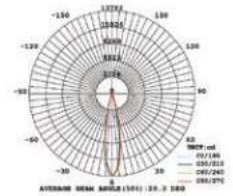

5 YEAR
WARRANTY