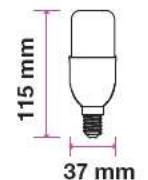

MODEL	WATTS	EQ.WATTS	LUMENS	BASE	SHAPE	BOX QTY.
VT-248	8w	50w	660	E14	T37	200 pcs
SKU: 267 | 3000K WARM WHITE SKU: 268 | 4000K DAY WHITE SKU: 269 | 6400K WHITE