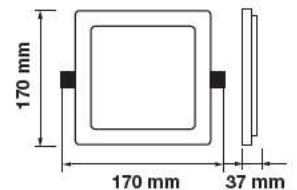

Cutting Size: 142X 142mm