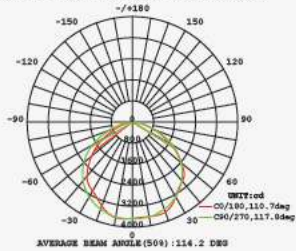

LUMINOUS INTENSITY DISTRIBUTION DIAGRAM

VT-101ST

SKU: 535 | 4000K DAY WHITE

SKU: 536 | 6400K WHITE

WATTS	LUMENS	BOX QTY.
100w	10000	2 pcs