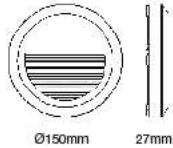

Step Light-Round-IP65
2W VT-1142-G

Sensor Compatible:	Yes
Voltage/Frequency:	AC:100-240V,50/60Hz
Luminous Flux:	60lm
LED Type:	SMD
CRI:	>80
PF:	>0.5

Beam Angle:	55°
Body Type:	PC
Color of Fixture:	Black
Shape:	Round
Dimension:	150x27mm
Cutting Size:	N/A
Box Qty:	50 Pcs