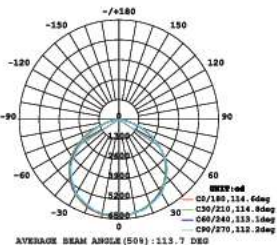

LUMINOUS INTENSITY DISTRIBUTION DIAGRAM