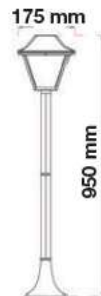

NEW

Pole Lamp

VT-845

SKU: 8687

3800157654920

Voltage:	AC:220-240V,50Hz
Max.Watts:	60W
IP Rating:	IP44
Holder:	E27
Color of Fixture:	Black
Body Type:	Aluminium+Glass
Size:	175x950mm
Box Qty:	10 Pcs