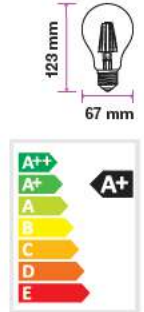

EQ. Watts:	60w
Voltage/Frequency:	AC:220-240V, 50Hz
Luminous Flux:	800lm
Commercial Type:	A67

LED Type:	Filament
CRI:	>80
PF:	>0.5
Base:	E27

Beam Angle:	300°
Body Type:	Glass
Dimension:	67x123mm
Box Qty:	100 Pcs