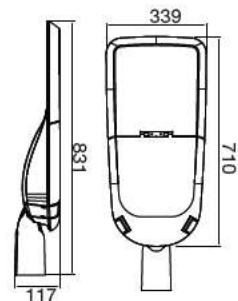

VT-200ST

SKU: 544 | 4000K DAY WHITE

WATTS	LUMENS	BOX QTY.
200w	26000	1 pcs

Available with

SKU: 548