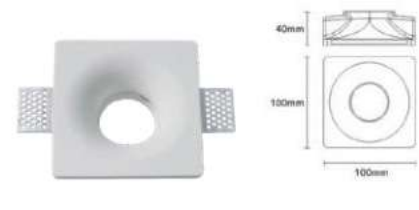

Fitting-Square-GU10

Model No	VT-859SQ
SKU:	3696
Base:	GU10
Material:	Gypsum
Shape:	Square
Color of Fixture:	White
Dimension:	100x100x40mm
Cutting Size:	103x103mm
EAN:	3800157633550
Box Qty:	40 Pcs