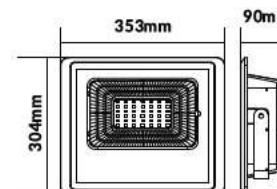

40W Solar Panel with LED Floodlight
VT-200W

SKU: 8577 - 4000K Day White 3800157645621
SKU: 94026 - 6000K White 3800157645782

Battery:	20000mAh
Voltage/Frequency:	DC:10V
Luminous Flux:	3100lm
Color of Fixture:	Black
Charging Time:	4 Hours
Working Time:	8 Hours
IP Rating:	IP65
Beam Angle:	120°
CRI:	>70
Body Type:	Aluminium
Dimension:	353x90x304mm
Box Qty:	2Pcs