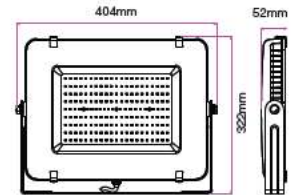

① METER WIRE

LUMINOUS INTENSITY DISTRIBUTION DIAGRAM

VT-150-B

- SKU: 475 | 3000K WARM WHITE
- SKU: 476 | 4000K DAY WHITE
- SKU: 477 | 6400K WHITE

WATTS	LUMENS	BOX QTY.
150w	12000	2 pcs

① METER WIRE

LUMINOUS INTENSITY DISTRIBUTION DIAGRAM