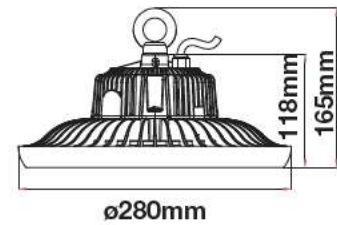

MODEL	WATTS	LUMENS	BEAM ANGLE	BOX QTY.
VT-9-100	100w	12000	90°	4 pcs

SKU: 564 | 4000K DAY WHITE
SKU: 565 | 6400K WHITE

1-10V
DIMMABLE

120
Lumen/W