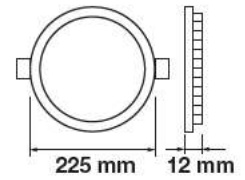

Emergency Pack:	Available
Voltage/Frequency:	AC:85-265V,50/60Hz
Luminous Flux:	1500lm
Beam Angle:	120°

LED Type:	SMD
CRI:	>80
PF:	>0.6
Shape:	Round

Body Type:	Aluminium
Dimension:	Ø225x12mm
Box Qty:	20 Pcs