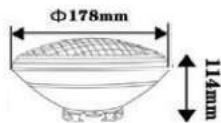

Pool Lights-PAR56
12W VT-1262

SKU: 7560 - 3000K Warm White 3800157633826
SKU: 7559 - 6500K White 3800157633819
SKU: 7561 - Blue 3800157633833

Commercial Type:	PAR56
Voltage/Frequency:	AC/DC:12V,50Hz
Luminous Flux:	1200lm
Beam Angle:	120°
CRI:	>80
IP Rating:	IP68
Body Type:	Glass
Dimension:	178x114mm
Cutting Size:	NA
Box Qty:	12 Pcs