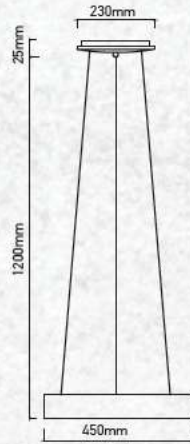

Pendant Light-Black

20w VT-25-1-B Built In LED

SKU: 3993-3000K Warm White 3800157638784

Voltage/Frequency:	AC:220-240V,50Hz
Luminous Flux:	1500lm
LED Type:	SMD
CRI:	>80
PF:	>0.9
Beam Angle:	120°
No. of LED:	140 pcs
Material :	Iron+Acrylic
Unit GW :	3.2 Kg
Life Span:	30,000 Hours
Size :	450mm
Box Qty:	1Pcs