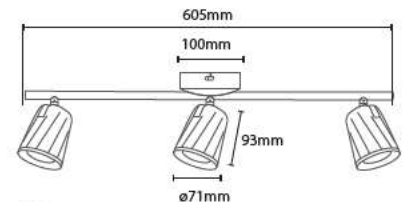

Tripple Head

18w VT-818-W

SKU: 8258 - 3000K Warm White
SKU: 8260 - 4000K Day White

3800157627085
3800157627108

Sensor Compatible:	Yes
Voltage/Frequency:	AC:220-240V,50/60Hz
Luminous Flux:	1440lm
IP Rating:	IP20
CRI:	>80

PF:	>0.5
Beam Angle:	100°
Body Type:	Plastic+Metal
Dimension:	605x100x93mm
Box Qty:	12 Pcs