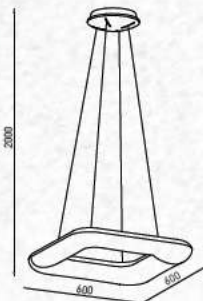

Designer Series Pendant-Color Changing

42W VT-7607

SKU: 3963-3IN1

3800157636575

Voltage/Frequency:	AC:220-240V,50Hz
Luminous Flux:	3400lm
LED Type:	SMD
CRI:	>80
PF:	>0.9
Beam Angle:	120°
No. of LED:	384 pcs
Material :	PC
Unit GW :	4.80 kgs
Life Span:	30,000 Hours
Size :	600x600x2000mm
Box Qty:	1Pcs