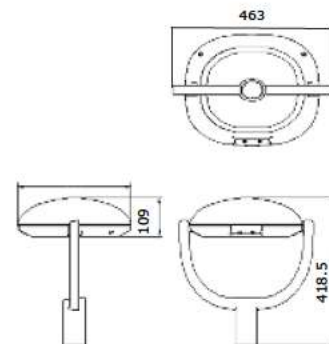

CLASS I, TYPE III-M LENS Garden Light

VT-895

SKU: 8679 | 5700K WHITE

WATTS	LUMENS	BOX QTY.
50w	6750	1 pcs

130
Lumen/W