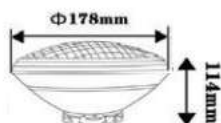

Commercial Type:	PAR56
Voltage/Frequency:	AC/DC:12V,50Hz
Luminous Flux:	1200lm
Beam Angle:	120°
CRI:	>80
IP Rating:	IP68
Body Type:	Glass
Dimension:	178x114mm
Cutting Size:	NA
Box Qty:	12 Pcs