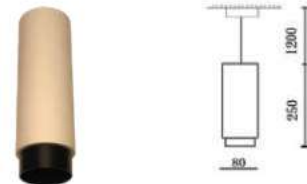

Fitting-Pendant Metal-1XGU10

Model No	VT-864-GB
SKU:	3112
Base:	GU10
Material:	Gypsum with metal
Shape:	Round
Color of Fixture:	White+Gun Black
Dimension:	ø250x80mm
Cutting Size:	N/A
EAN:	3800157634373
Box Qty:	9 pcs