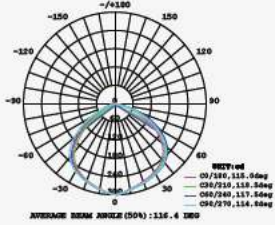

LUMINOUS INTENSITY DISTRIBUTION DIAGRAM