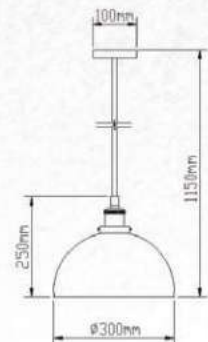

Transparent Glass-Metal Series

Model:	VT-7300
SKU:	3737
EAN:	3800157611107
Size:	300x250x1150mm
Box Qty:	8Pcs
Material:	Glass+Metal