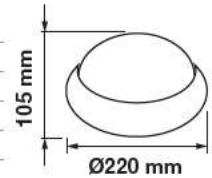

Sensor Compatible:	Yes
Voltage/Frequency:	AC:200-240V,50/60Hz
Luminous Flux:	840lm
IP Rating:	IP54
CRI:	>70
PF:	>0.5

Beam Angle:	120°
Color of Fixture:	White
Body Type:	Plastic CLAD Aluminium
Shape:	Round
Dimension:	Ø220x105mm
Box Qty:	10 Pcs