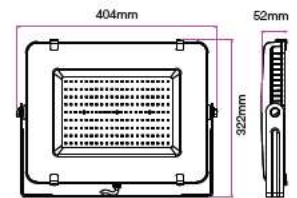

VT-150-G

SKU: 481 | 3000K WARM WHITE
SKU: 482 | 4000K DAY WHITE
SKU: 483 | 6400K WHITE

WATTS	LUMENS	BOX QTY.
150w	12000	2 pcs