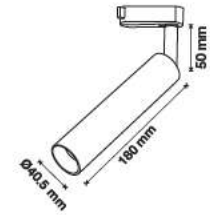

MODEL	WATTS	LUMENS	PF	CRI	BOX QTY.	BEAM ANGLE
VT-415-W	15w	1200	>0.5	>90	40 pcs	24°

SKU: 356 | 3000K WARM WHITE
SKU: 357 | 4000K DAY WHITE
SKU: 358 | 5000K WHITE