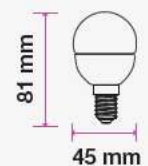

MODEL	WATTS	EQ.WATTS	LUMENS	BASE	SHAPE	BOX QTY.
VT-270	7w	45w	600	E14	P45	200 pcs
SKU: 863	| 3000K WARM WHITE					
SKU: 864	| 4000K DAY WHITE					
SKU: 865	| 6400K WHITE