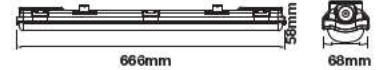

Voltage/Frequency:	AC:200-240V,50/60Hz
Luminous Flux:	850lm
LED Type:	SMD
CRI:	>80

PF:	>0.5
Beam Angle:	120°
Body Type:	Plastic+ABS
On/Off:	>15,000

Life span:	20,000 Hours
Gross weight:	0.70 kg
Dimension:	666x68x58mm
Box Qty:	16pcs