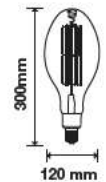

EQ. WATTS: 250w
VOLTAGE/FREQUENCY: AC:220-240V, 50Hz
LUMINOUS FLUX: 4000lm
COMMERCIAL TYPE: ED120

LED TYPE: Filament
CRI: > 80
PF: > 0.6
BASE: E27

BEAM ANGLE: 310°
BODY TYPE: Glass
DIMENSION: 120x300mm
BOX QTY: 20