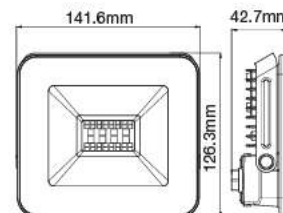

CCT and Dimming
VIA SMART PHONE APP

Voltage/Frequency: AC:220-240V

IP Rating: IP65

Luminous Flux: 1400lm

Beam Angle: 100°

Color of Fixture: Black

Body Type: Aluminium

CRI: >80

Dimension: 141.6x42.7x126.3mm

PF: >0.9

Box Qty: 20 Pcs