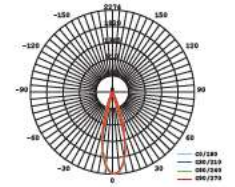

Beam Angle:	18°-48°
Color of Fixture:	White
Body Type:	Aluminium
Life span:	30,000 Hours
Dimension:	215x141x60mm
Box Qty:	20 Pcs

Tracklights-Smart Color Changing

15W VT-7715-B

SKU: 1457 - 3 IN 1 3800157637916

Sensor Compatible:	
Voltage/Frequency:	AC:220-240V,50/60Hz
Luminous Flux:	500
LED Type:	COB
CRI:	>80
PF:	>0.5