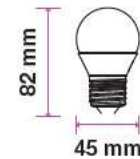

Beam Angle:	180°
Body Type:	Thermoplastic
Dimension:	45x81mm
Box Qty:	200 Pcs