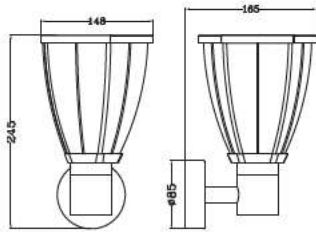

Wall Lamp
VT-835

SKU: 8628   3800157652506

Voltage:	AC:220-240V,50Hz
Max.Watts:	40w
IP Rating:	IP44
Holder:	E27
Color of Fixture:	Dark Grey
Body Type:	Stainless Steel+PC
Size:	148x165x245mm
Box Qty:	6 Pcs