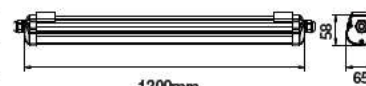

Body Type: Plastic

On/Off: >10,000

Life span: 20,000 Hours

Gross weight: 0.60 kg

Dimension: 1200x65x58mm

Box Qty: 12 Pcs

1200mm

58