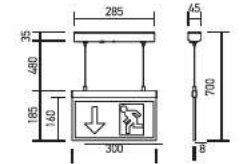

Emergency Operation Time:	>3 Hours
Battery:	Ni-Cd 4.8V,600mAh
Recharging Time:	12 Hours
Test Button:	Green Light Indicator Test Button
Stickers:	4 Stickers
Legends:	4 Way Legend Available
Mode Of Operation:	Maintained
Box Qty:	10 Pcs