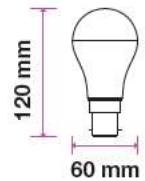

MODEL	WATTS	EQ.WATTS	LUMENS	BASE	SHAPE	BOX QTY.
VT-231	11w	75w	1055	B22	A60	96 pcs
SKU: 102 | 3000K WARM WHITE SKU: 853 | 6400K WHITE