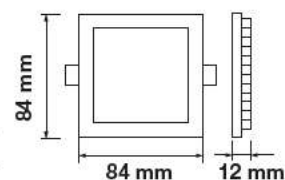

Cutting Size:
74x73mm

Emergency Pack: Available
 Voltage/Frequency: AC:85-265V,50/60Hz
 Luminous Flux: 210lm
 Beam Angle: 120°

LED Type: SMD
 CRI: >80
 PF: >0.5
 Shape: Square

Body Type: Aluminium
 Dimension: 84x84x12mm
 Box Qty: 40 Pcs