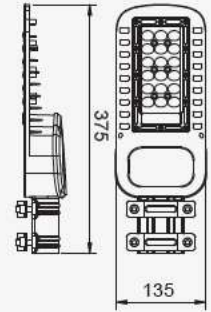

VT-34ST

SKU: 956 | 4000K DAY WHITE
SKU: 957 | 6400K WHITE

WATTS	LUMENS	BOX QTY.
30w	3600	4 pcs