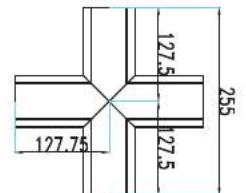

SILVER: SKU:394 | 4000K DAY WHITE
WHITE: SKU:393 | 4000K DAY WHITE