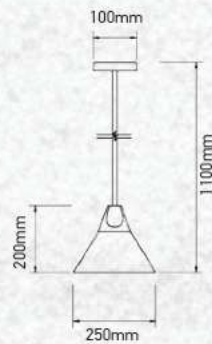

Model:	VT-7425-WH
SKU:	3756
EAN:	3800157611299
Size:	250x200x1100mm
Box Qty:	8Pcs
Material:	Aluminium+Wooden Top

Modern Wooden Top-Black