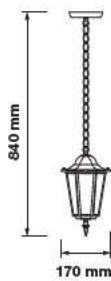

Ceiling Lamp
VT-752-B

SKU: 7072   3800157616256

Voltage:	AC:220-240V,50Hz
Max.Watts:	40W
IP Rating:	IP44
Holder:	E27
Color of Fixture:	Matt Black
Body Type:	Aluminium+Glass
Size:	170x840mm
Box Qty:	10 Pcs