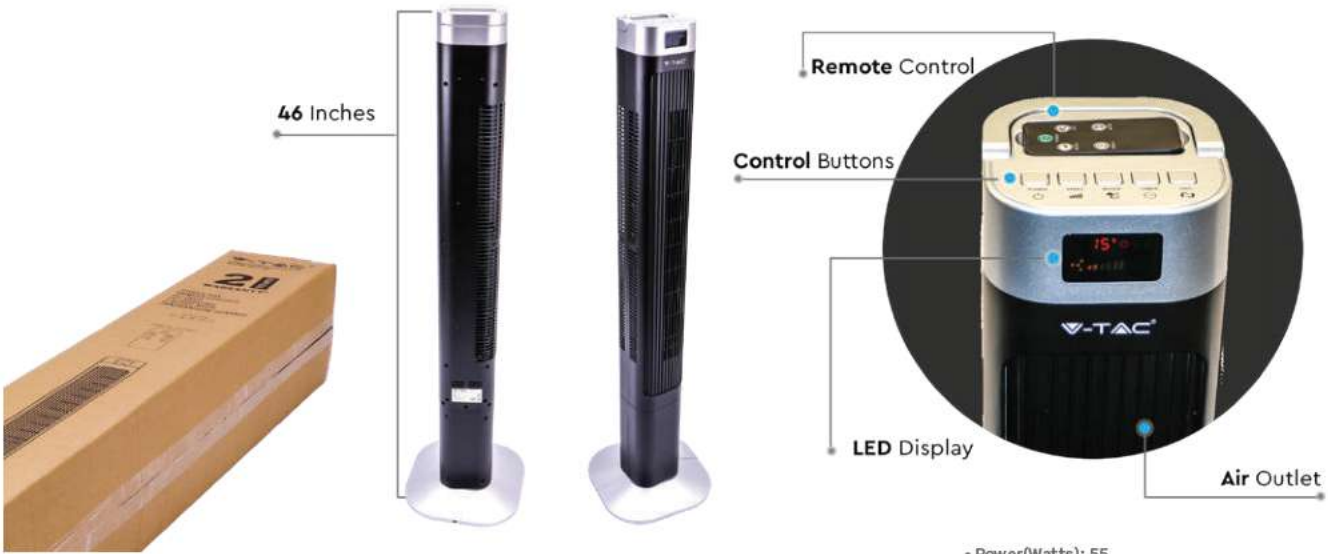

Tower Fan

VT-5546

SKU: 7901 EAN: 3800157644716

3 Wind Mode
Normal | Natural | Sleep

3 Fan Speed
Low | Medium | High

- Power(Watts): 55
- Voltage/Freq: AC:220-240V,50Hz
- Size(inches): 46
- Material: ABS
- Unit Color: Black Finish
- Speed: 3(Low-Med-High)
- Wind Mode: 3 (Normal-Natural-Sleep)
- Timer: 1-15hrs(Max)
- Power Cord Length: 1.75m
- Plug Type: EU
- IP Rating: IP20
- Box Qty: 1pc