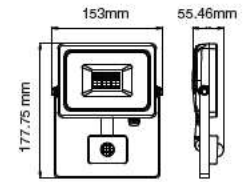

VT-20-S-B

SKU: 451 | 3000K WARM WHITE
SKU: 452 | 4000K DAY WHITE
SKU: 453 | 6400K WHITE

WATTS	LUMENS	BOX QTY.
20w	1600	20 pcs