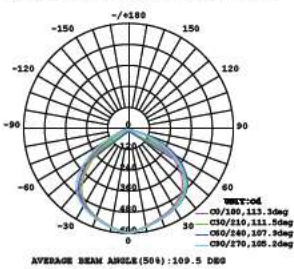

LUMINOUS INTENSITY DISTRIBUTION DIAGRAM