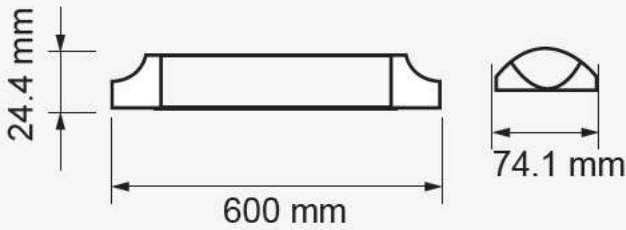

MODEL	WATTS	LUMENS	WEIGHT-KG	BOX QTY.
VT-8315	15w	2400lm	0.192	30 pcs

SKU: 6487 - 3000K WARM WHITE
SKU: 6488 - 4000K DAY WHITE
SKU: 6489 - 6400K WHITE

SuperBRIGHT
160
LUMENS/W

MODEL	WATTS	LUMENS	WEIGHT-KG	BOX QTY.
VT-8330	30w	4800lm	0.35	30 pcs

SKU: 6490 - 3000K WARM WHITE
SKU: 6491 - 4000K DAY WHITE
SKU: 6492 - 6400K WHITE