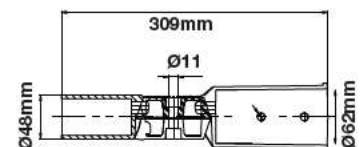

STREETLIGHT-ADAPTER
VT-795-1

SKU: 3668 3800157625029

Compatible with 30W and 50W models, this adapter allows the angle of the streetlight to be adjusted as per client's requirements.