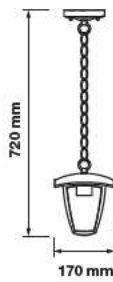

Ceiling Lamp

VT-735

SKU: 7058

3800157612616

Voltage:	AC:220-240V,50Hz
Max.Watts:	60W
IP Rating:	IP44
Holder:	E27
Color of Fixture:	Black
Body Type:	Aluminium+Plastic
Size:	170x720mm
Box Qty:	10 Pcs