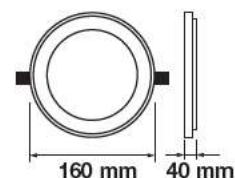

Emergency Pack: Available
Voltage/Frequency: AC:100-240V,50/60Hz
Luminous Flux: 840lm
Beam Angle: 120°

LED Type: SMD

CRI: >80

PF: >0.9

Shape: Round

Body Type: Aluminium+Glass

Dimension: Ø160x40mm

Box Qty: 20 Pcs