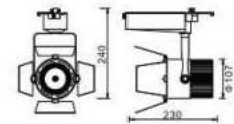

MODEL	WATTS	LUMENS	PF	CRI	BOX QTY.	BEAM ANGLE
VT-433-W	33w	2640	>0.9	>90	8 pcs	24°-60° Adjustable

SKU: 368 | 3000K WARM WHITE

SKU: 369 | 4000K DAY WHITE

SKU: 370 | 5000K WHITE