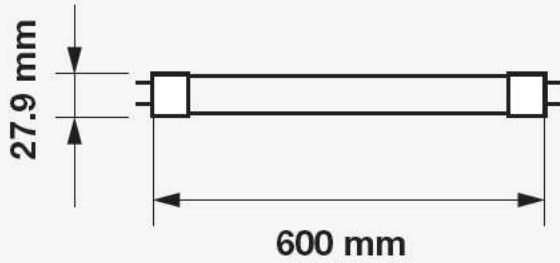

MODEL	WATTS	LUMENS	WEIGHT-KG	BOX QTY.
VT-1607	7w	1120lm	0.115	25 pcs

SKU: 6474 | 3000K WARM WHITE
SKU: 6475 | 4000K DAY WHITE
SKU: 6476 | 6400K WHITE