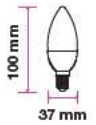

EQ. Watts: 30w
 Voltage/Frequency: AC:220-240V,50Hz
 Luminous Flux: 320lm
 Commercial Type: Candle

LED Type: SMD
 CRI: >80
 PF: >0.4
 Base: E14

Beam Angle: 200°
 Body Type: ThermoPlastic
 Dimension: 37x100mm
 Box Qty: 200 Pcs