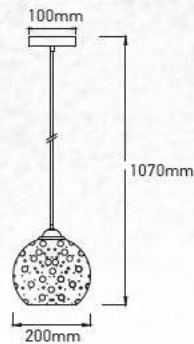

3D Glass-Black Canopy

Model:	VT-7206
SKU:	40121
EAN:	3800157640626
Size:	ø200x100x1070mm
Box Qty:	8Pcs
Material:	Glass