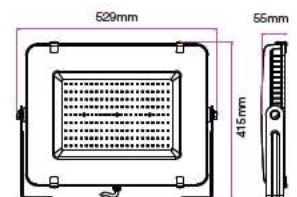

VT-300-G

SKU: 488 | 4000K DAY WHITE
SKU: 489 | 6400K WHITE

WATTS	LUMENS	BOX QTY.
300w	24000	2 pcs