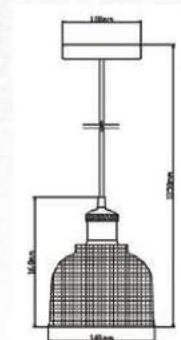

Red Glass-Metal Series

Model:	VT-7150-RG
SKU:	3731
EAN:	3800157611046
Size:	145x160x1050mm
Box Qty:	12Pcs
Material:	Glass+Metal