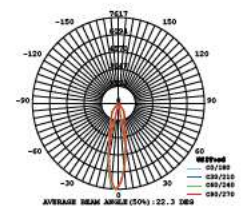

SKU: 1192 - 5000K Day White 3800230629555

Sensor Compatible:	Yes	Beam Angle:	22°
Voltage/Frequency:	AC:220-240V,50/60Hz	Color of Fixture:	Black
Luminous Flux:	2600lm	Body Type:	Aluminium
LED Type:	COB	Life span:	20,000 Hours
CRI:	>70	Dimension:	225x185x138mm
PF:	>0.9	Box Qty:	8 Pcs