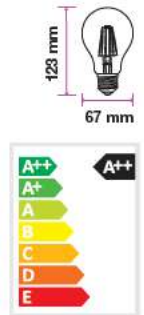

Clear Filament-A67-E27

18W VT-2328

SKU: 2802 - 9000K Warm White 3800157652668

EQ. Watts:	150w
Voltage/Frequency:	AC:220-240V
Luminous Flux:	2520lm
Commercial Type:	A67

LED Type:	Filament
CRI:	80
PF:	0.5
Base:	E27

Beam Angle:	330°
Body Type:	Glass
Dimension:	67x123mm
Box Qty:	50 Pcs