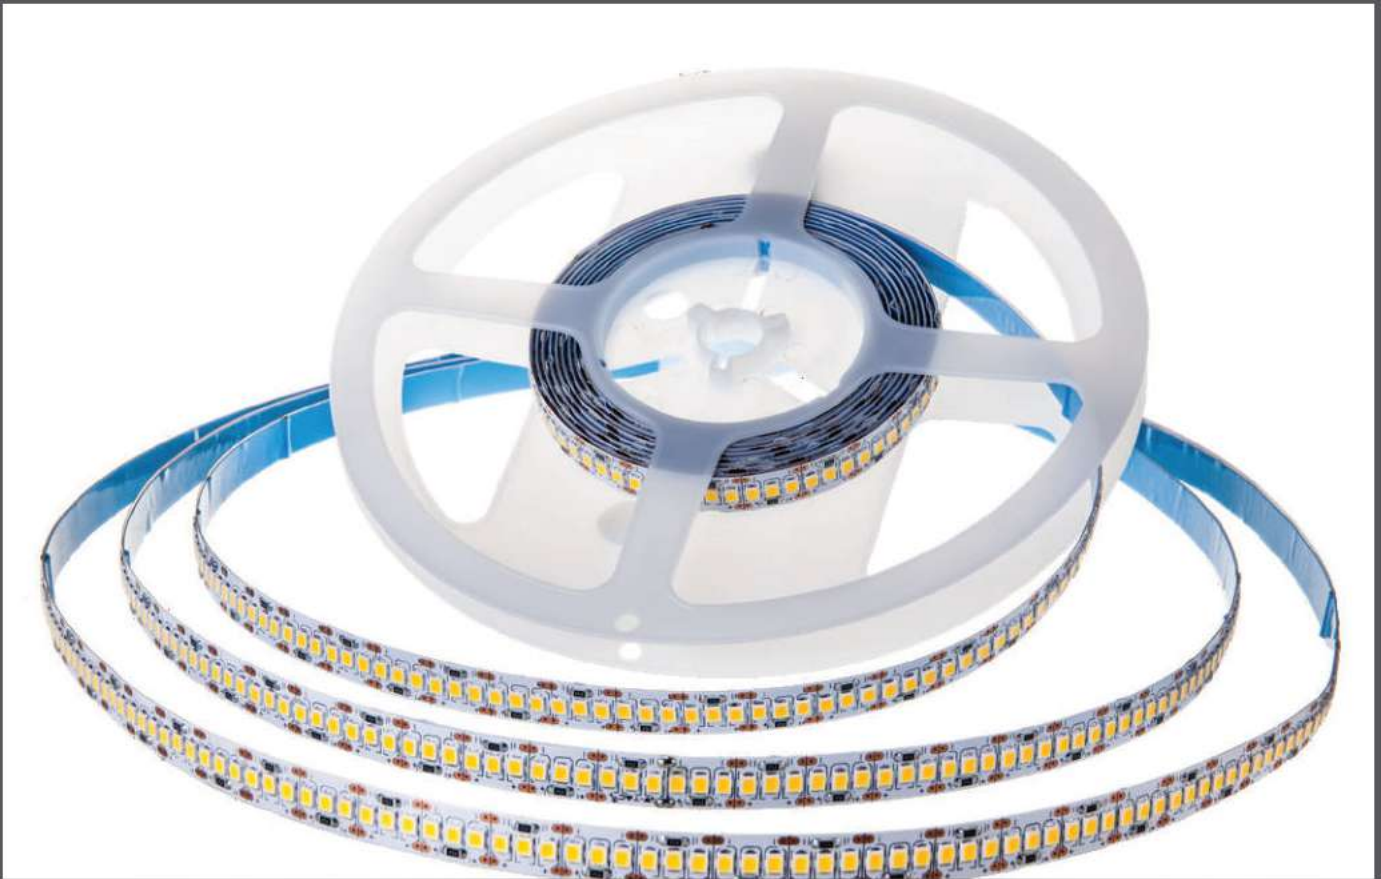

LED STRIP & NEON FLEX LIGHTS

This range includes up to 18 watt dust and moisture-rated LED strip lights, equipped with Samsung LED Chips for an even further advanced and vivid performance. It also has our IP65 neon flex LED strip light that is specially designed for outdoor resistance. Available in 3000K Warm White, 4000K Day White, and 6400K White, we have the optimal range of low-energy consuming and easy-to-install strip lights with vibrant lighting.

- LED strip is a low voltage flexible ribbon available in 24v and 12V
- Flexible & easy installation
- Exceptionally low power consumption
- Multiple visual effects in unending colours and shades

3 YEAR
WARRANTY*

CRI >95

MODEL	WATTS	LUMENS	VOLTAGE	BOX QTY.	SKU: 331 | 3000K WARM WHITE
VT-10-240-1	18w	1800	DC:24V	40 Packets	SKU: 332 | 4000K DAY WHITE
					SKU: 333 | 6400K WHITE

10
METER ROLL