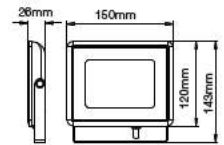

IP65
RATING

E Series-Black Body 30W VT-4031B

SKU: 5952 - 3000K Warm White 3800157625456
SKU: 5953 - 4000K Day White 3800157625463
SKU: 5954 - 6500K White 3800157625470

Sensor Compatible:	Yes
Voltage/Frequency:	AC:220-240V,50Hz
Luminous Flux:	2550lm
Color of Fixture:	Black
CRI:	>70
PF:	>0.9
IP Rating:	IP65
Beam Angle:	110°
Body Type:	Aluminium
Dimension:	185x163x26mm
Box Qty:	20 Pcs