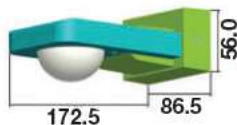

Infrared Sensor

VT-8083-W

SKU: 1500	3800157641258
Sensor Type:	Infrared
Colour:	White
Detection Range:	360°
Voltage:	AC:220-240V,50/60Hz
Detection Distance:	Max.20m(<24°C)
Rated Load:	1000w(LED)
Ambient Light:	<3-2000LUX (adjustable)
Body Type:	PC
IP Rating:	IP65
Dimension:	86.5x172.5x56mm
Time Delay:	Min.10sec±3sec, Max. 30min±2min
Box Qty:	50 Pcs