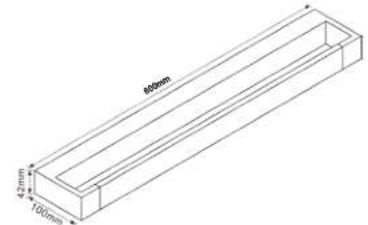

Modern Wall Lights
12W VT-712

Sensor Compatible:	Yes
Voltage/Frequency:	AC:100-240V,50/60Hz
Luminous Flux:	1100lm
IP Rating:	IP20
CRI:	>80

PF:	>0.5
Beam Angle:	360°
Body Type:	Aluminium+Acrylic
Dimension:	260x125x55mm
Box Qty:	20 Pcs