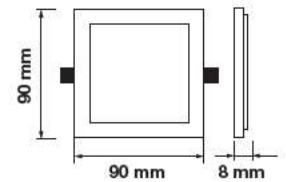

Cutting Size:
75x75mm

Emergency Pack:	Available
Voltage/Frequency:	AC:85-265V,50/60Hz
Luminous Flux:	800lm
Beam Angle:	120°

LED Type:	SMD
CRI:	>80
PF:	>0.9
Shape:	Square

Body Type:	Aluminium
Dimension:	90x90x8mm
Box Qty:	100 Pcs