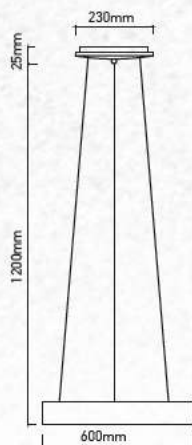

Pendant Light-Coffee

30W VT-32-1-C Built In **LED**

SKU: 3997-3000K Warm White 3800157638821

Voltage/Frequency:	AC:220-240V,50Hz
Luminous Flux:	2250lm
LED Type:	SMD
CRI:	>80
PF:	>0.9
Beam Angle:	120°
No. of LED:	180 pcs
Material :	Iron+Acrylic
Unit GW :	4.3 Kg
Life Span:	30,000 Hours
Size :	600mm
Box Qty:	1Pcs