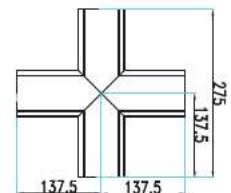

: SKU:399 | 4000K DAY WHITE