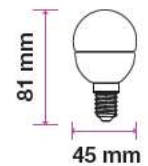

MODEL	WATTS	EQ.WATTS	LUMENS	BASE	SHAPE	BOX QTY.
VT-282	5.5w	40w	470	E14	P45	200 pcs
SKU: 856	| 3000K WARM WHITE