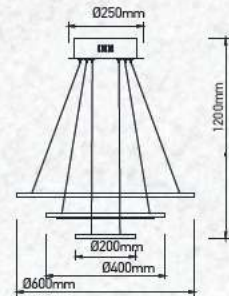

Chandelier Series

40w VT-40-1

SKU: 3874 - 3000K Warm White

Built In **LED**
3800157620888

Voltage/Frequency:	AC:100-240V,50Hz
Luminous Flux:	2800lm
LED Type:	SMD
CRI:	>80
PF:	>0.9
Beam Angle:	120°

No. of LED:	240 pcs
Material :	Steel+PC
Unit GW :	3.90 Kg
Life Span:	20,000 Hours
Size :	400X210X1000mm
Box Qty:	1Pcs