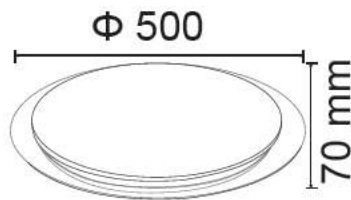

Domelight-Remote Control-CCT Changeable

65w VT-8501

SKU:1473-3IN1

3800157643542

Sensor Compatible:	Yes
Voltage/Frequency:	AC:200-240V,50/60Hz
Luminous Flux:	4900lm
IP Rating:	IP20
CRI:	>80
PF:	>0.6

Beam Angle:	180°
Color of Fixture:	White
Body Type:	PC+Metal
Shape:	Round
Dimension:	D:500mm
Box Qty:	8 Pcs

**DIMMABLE
WITH REMOTE**

**CCT CHANGING
With Remote Control**