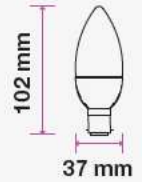

LED PLASTIC BULBS

Candle | G45

MODEL	WATTS	EQ.WATTS	LUMENS	BASE	SHAPE	BOX QTY.
VT-299	5.5w	40w	470	B15	Candle	200 pcs

SKU: 860 | 3000K WARM WHITE

MODEL	WATTS	EQ.WATTS	LUMENS	BASE	SHAPE	BOX QTY.
VT-299D	5.5w	40w	470	B15	Candle	200 pcs

SKU: 861 | 3000K WARM WHITE

MODEL	WATTS	EQ.WATTS	LUMENS	BASE	SHAPE	BOX QTY.
VT-223	5.5w	40w	470	B22	Candle	192 pcs

SKU: 103 | 3000K WARM WHITE

MODEL	WATTS	EQ.WATTS	LUMENS	BASE	SHAPE	BOX QTY.
VT-221	5.5w	40w	470	B22	G45	192 pcs

SKU: 104 | 3000K WARM WHITE