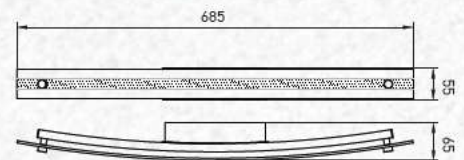

Mirror Surface Light-Chrome

18w VT-7021

Built In LED

SKU: 3903 - 4000K Day white

3800157621885

Voltage/Frequency:	AC:220-240V,50Hz
Luminous Flux:	1350lm
LED Type:	SMD
CRI:	>80
PF:	>0.8
Beam Angle:	120°

No. of LED:	90 pcs
Material :	Stainless Steel+Metal+PMMA
Unit GW :	1.28 Kg
Life Span:	20,000 Hours
Size :	940x65x65mm
Box Qty:	12Pcs