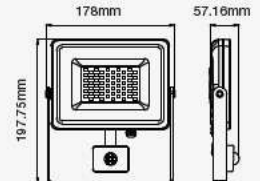

VT-30-S-B

SKU: 460 | 3000K WARM WHITE
SKU: 461 | 4000K DAY WHITE
SKU: 462 | 6400K WHITE

WATTS	LUMENS	BOX QTY.
30w	2400	20 pcs