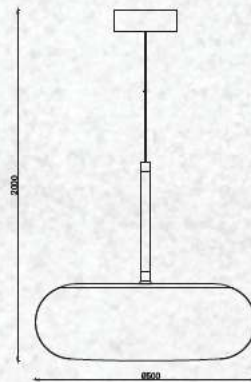

Designer Series-TRIAC Dimmable

40W VT-7502

SKU: 40031 - 3000K Warm White 3800157640510

Voltage/Frequency:	AC:220-240V
Luminous Flux:	3200lm
LED Type:	SMD
CRI:	>80
PF:	>0.9
Beam Angle:	120°
No. of LED:	216 pcs
Material :	PC + Iron
Unit GW :	3.8 kgs
Life Span:	30,000 Hours
Size :	ø500x2000mm
Box Qty:	1Pcs