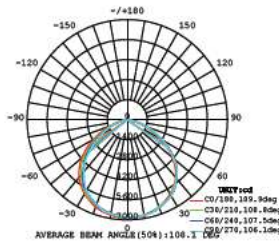

LUMINOUS INTENSITY DISTRIBUTION DIAGRAM