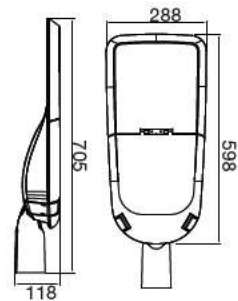

VT-120ST

SKU: 542 | 4000K DAY WHITE

WATTS	LUMENS	BOX QTY.
120w	15600	1 pcs

Available with

SKU: 547