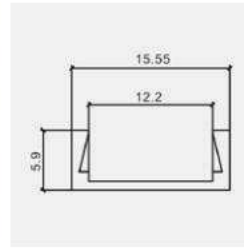

Aluminium Profiles-Milky

Model No:	VT-9327
SKU:	3370
Dimension:	x2000x16mmx7mm
Color of Fixture:	Milky
EAN:	3800157645553
Box Qty.	200 Pcs