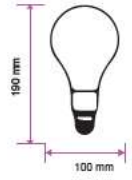

EQ. Watts:	25w
Voltage/Frequency:	AC:170-240V,50Hz
Luminous Flux:	250lm
Commercial Type:	G100

LED Type:	SMD
CRI:	>80
PF:	>0.5
Base:	E27

Beam Angle:	300°
Body Type:	Glass
Dimension:	Ø100x190mm
Box Qty:	20 Pcs