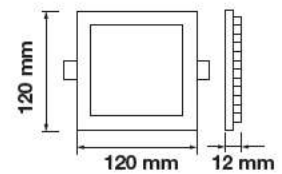

- SMD LED Type
- 30,000 hrs Lifespan
- 120° Beam Angle
- AC:85-265V,50/60Hz
- CRI: >80
- Aluminium Body

5 YEAR WARRANTY*

SKU: 703 | 3000K WARM WHITE
 SKU: 704 | 4000K DAY WHITE
 SKU: 705 | 6400K WHITE

MODEL	WATTS	LUMENS	BOX QTY.
VT-606SQ	6w	420	40 pcs