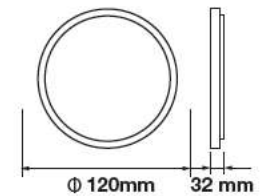

LED MINI PANELS

Round Adjustable Panel

V-TAC's new innovative adjustable mini panels are equipped with adjustable clips for a flexible cutting size of up to 200 mm. Built with the most stable drivers in the market, have low maintenance panels without the flashes and the flickers. These slim & modern panels lights up all the way to the edges, giving a contemporary lighting effect that is ideal for residential, office, or commercial indoor lighting.

- Adjustable(Cut out) Panel
- SMD LED Type
- 20,000 hrs Lifespan
- 120° Beam Angle
- AC:85-265V,50/60Hz
- CRI: >80
- Aluminium Body
- On/Off Cycle: >15000

5 YEAR WARRANTY*

SKU: 727 | 3000K WARM WHITE
SKU: 728 | 4000K DAY WHITE
SKU: 729 | 6400K WHITE

MODEL	WATTS	LUMENS	BOX QTY.
VT-610RD	12w	750	20 pcs

Cutting Size: 75-100mm

SKU: 733 | 3000K WARM WHITE
SKU: 734 | 4000K DAY WHITE
SKU: 735 | 6400K WHITE

MODEL	WATTS	LUMENS	BOX QTY.
VT-619RD	18w	1350	20 pcs