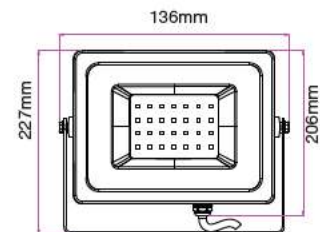

Floodlight-Remote Control-RGB

30W VT-4732

SKU: 5755 - RGB

3800157609617

Sensor Compatible:	Yes
Voltage/Frequency:	AC:100-240V
Luminous Flux:	2400lm
Color of Fixture:	Grey

CRI:	>80
PF:	>0.9
IP Rating:	IP65
Beam Angle:	100°

Body Type:	Die Cast Aluminium
Dimension:	136x227x206mm
Box Qty:	6 Pcs