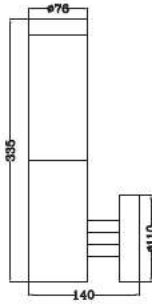

Wall Fittings-E27
VT-833

SKU: 8624 3800157652438

Voltage:	AC:220-240V,50Hz
Max.Watts:	60w
IP Rating:	IP44
Holder:	E27
Color of Fixture:	White+Stainless Steel
Body Type:	Stainless Steel+PC
Size:	76x140x335mm
Box Qty:	12 Pcs