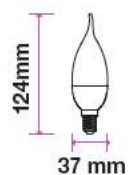

MODEL WATTS EQ.WATTS
VT-258 5.5w 40w
SKU: 117 | 3000K WARM WHITE
SKU: 118 | 4000K DAY WHITE
SKU: 119 | 6400K WHITE

LUMENS BASE
470 E14

SHAPE
Candle

BOX QTY.
200 pcs