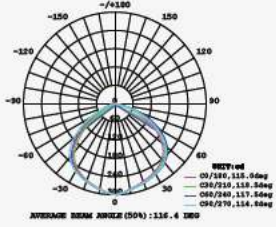

LUMINOUS INTENSITY DISTRIBUTION DIAGRAM