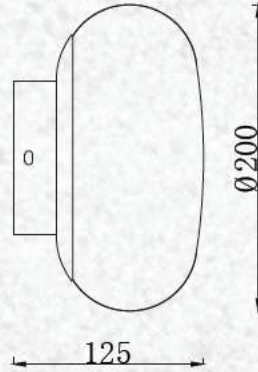

Ceiling Lamp-TRIAC Dimmable

12W VT-7203

SKU: 40041 - 3000K Warm White 3800157640527

Voltage/Frequency: AC:220-240V

Luminous Flux: 1000lm

LED Type: SMD

CRI: >80

PF: >0.9

Beam Angle: 120°

No. of LED: 72 pcs

Material: PC + Iron

Unit GW: 1.2 kgs

Life Span: 30,000 Hours

Size: ø200x125mm

Box Qty: 1Pcs