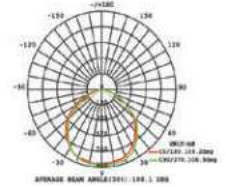

E Series-White Body
20w VT-4021W

SKU: 5949 - 3000K Warm White 3800157625425
SKU: 5950 - 4000K Day White 3800157625432
SKU: 5951 - 6500K White 3800157625449

Sensor Compatible:	Yes
Voltage/Frequency:	AC:220-240V,50/60Hz
Luminous Flux:	1700lm
Color of Fixture:	White
CRI:	>70
PF:	>0.9
IP Rating:	IP65
Beam Angle:	110°
Body Type:	Aluminium
Dimension:	150x143x26mm
Box Qty:	20 Pcs