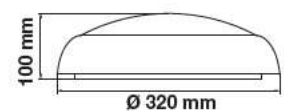

MODEL	WATTS	LUMENS	BOX QTY.	SKU: 806 | 4000K DAY WHITE
VT-17	17w	1400	10 pcs