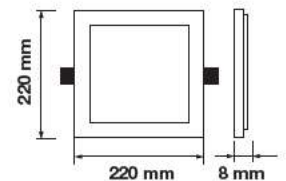

Emergency Pack:	Available
Voltage/Frequency:	AC:85-265V,50/60Hz
Luminous Flux:	2900lm
Beam Angle:	120°

LED Type:	SMD
CRI:	>80
PF:	>0.9
Shape:	Square

Body Type:	Aluminium
Dimension:	220x220x8mm
Box Qty:	40 Pcs