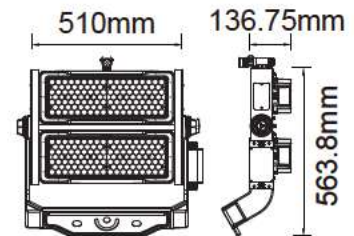

VT-502D

SKU: 497 | 4000K DAY WHITE