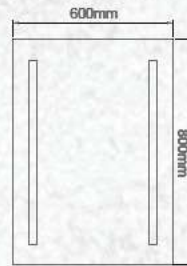

NEW

Mirror Lights

38W

VT-8800

SKU: 40471 - 6400K White 3800157655019

Voltage/Frequency:	AC:200-240V,50/60Hz
Luminous Flux:	700lm
CRI:	>80
Beam Angle:	120°
Material :	Iron
Unit GW :	12 Kg
IP Rating:	IP44
Size :	800x600x35mm
Box Qty:	1Pcs

NEW