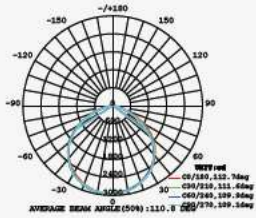

VT-100-B

- SKU: 412 | 3000K WARM WHITE
- SKU: 413 | 4000K DAY WHITE
- SKU: 414 | 6400K WHITE

WATTS	LUMENS	BOX QTY.
100w	8000	4 pcs

① METER WIRE

VT-150-B

- SKU: 475 | 3000K WARM WHITE
- SKU: 476 | 4000K DAY WHITE
- SKU: 477 | 6400K WHITE

WATTS	LUMENS	BOX QTY.
150w	12000	2 pcs

① METER WIRE

VT-200-B

- SKU: 418 | 4000K DAY WHITE
- SKU: 419 | 6400K WHITE

WATTS	LUMENS	BOX QTY.
200w	16000	2 pcs

① METER WIRE

VT-300-B

- SKU: 422 | 4000K DAY WHITE
- SKU: 423 | 6400K WHITE

WATTS	LUMENS	BOX QTY.
300w	24000	2 pcs

① METER WIRE