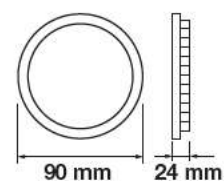

Body Type:	Aluminium+Satin Nickel
Dimension:	Ø90x24mm
Box Qty:	40 Pcs