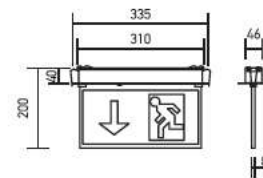

Exit Light-Recessed

VT-522-S-12 SKU: 835 - 6000K WHITE

Box Qty: 10pcs

Lumens: 140lm
IP Rating: IP20
Material: PC
Exit Lamp Type: Recessed/Ceiling
Battery: Ni-Cd 3.6V,900mAh
Recharging Time: 12 Hours
Stickers: 3 Stickers
Watts: 2w

Viewing Distance: 24 Meters From Both Sides
Test Button: Green Light Indicator Test Button
Legends: 3 Way Legend Available
Input Voltage: AC:220-240V,50/60Hz
Mode Of Operation: Maintained
Emergency Operation Time: >3 Hours
Lamp Type: 16 SMD LEDs

12Hrs
CHARGING TIME