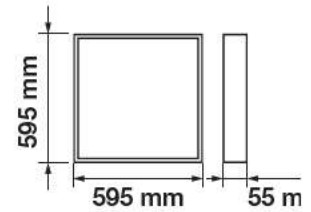

LED BACKLIT PANEL

Evolution Panels Series

This 25w LED panel delivers 4000 lumens through its impressive 160 lm/w rating. With the flexibility to be installed recessed or surface-mounted, it is sure to be one of the best preferred panels in the market.

- SMD LED Type
- 20,000 hrs Lifespan
- 120° Beam Angle
- AC:200-240V,50/60Hz
- CRI: >80
- FE+PS

SKU: 6600 | 3000K WARM WHITE
SKU: 6601 | 4000K DAY WHITE
SKU: 6602 | 6400K WHITE

MODEL	WATTS	LUMENS	BOX QTY.
VT-6125	25W	4000	1 pcs