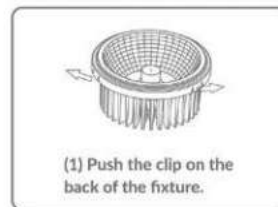

Instructions to change the reflector