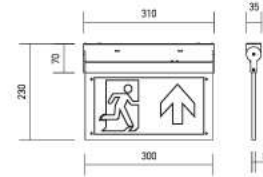

Exit Light - Surface

VT-519-S-12 SKU: 836 - 6000K WHITE

Box Qty: 10pcs

Lumens: 140lm
IP Rating: IP20
Material: PC
Exit Lamp Type: Wall/Ceiling
Battery: Ni-Cd 3.6V,900mAh
Recharging Time: 12 Hours
Stickers: 3 Stickers
Watts: 2w

Viewing Distance: 24 Meters From Both Sides
Test Button: Green Light Indicator Test Button
Legends: 3 Way Legend Available
Input Voltage: AC:220-240V,50/60Hz
Mode Of Operation: Maintained
Emergency Operation Time: >3 Hours
Lamp Type: 16 SMD LEDs

12Hrs
CHARGING TIME

NEW