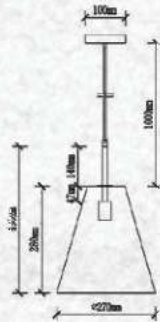

Designer Glass-Transparent

Model:	VT-7305
SKU:	3881
EAN:	3800157620994
Size:	Ø270x1280mm
Box Qty:	4Pcs
Material:	Glass