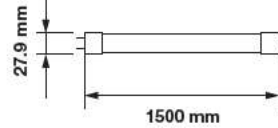

T8-Nano Plastic-150cm

22W VT-1577

SKU: 6265 - 3000K Warm White 3800157612159
SKU: 6309 - 4000K Day White 3800157617437
SKU: 6310 - 6400K White 3800157617444

3
YEAR
WARRANTY

Dummy Starter
Included

EQ. Watts:	58w
Voltage/Frequency:	AC:220-240V,50Hz
Luminous Flux:	2000lm
LED Type:	SMD
CRI:	>80

PF:	>0.5
Beam Angle:	160°
Body Type:	Nano Plastic
Holder:	G13
Instant start :	0-100% in < 1s

On/off:	>15,000
Life span:	30,000 Hours
Gross weight:	283.4g
Dimension:	27.9x1500mm
Box Qty:	25 Pcs