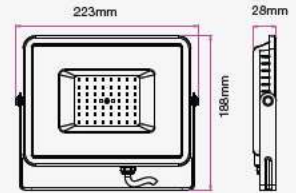

VT-56-G

SKU: 764 | 4000K DAY WHITE
SKU: 765 | 6400K WHITE

120
Lumen/W

WATTS	LUMENS	BOX QTY.
50w	6000	8 pcs