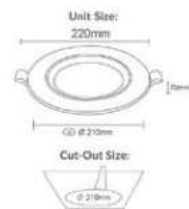

MODEL
VT-2-33

SKU: 20057 | 3000K WARM WHITE
SKU: 20058 | 4000K DAY WHITE
SKU: 20059 | 6400K WHITE

WATTS	LUMENS	BOX QTY.
30w	2400	10 pcs