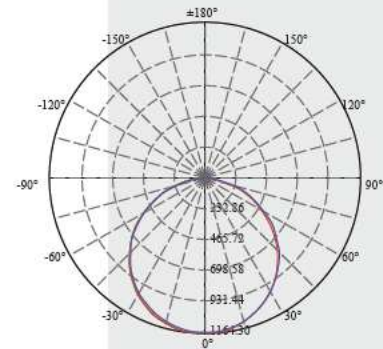

C180(Max):
C0/C180:
C90/C270:
Field angle(10%Imax):C0/180Left:81.0 Right:78.8
                                  :C90/270Left:80.7 Right:80.0
Beam Angle(50%Imax):C0/180Left:57.8 Right:55.7
                                  :C90/270Left:57.6 Right:56.8