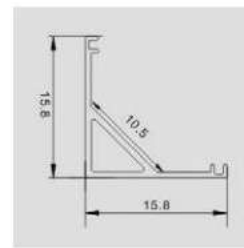

Aluminium Profiles-Milky

Model No:	VT-8109
SKU:	3353
Dimension:	2000x15.8x15.8mm
Color of Fixture:	Milky
EAN:	3800157636810

Aluminium Profiles-White Housing

Model No:	VT-8109-W
SKU:	3369
Dimension:	2000x15.8x15.8mm
Color of Fixture:	White
EAN:	3800157640190

Box Qty. 160 Pcs