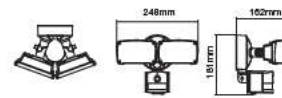

CAMERA

Video Compression: H.264 / MJPEG dual video stream

PF: >0.5

Image Resolution: 1280*720

Beam Angle: 180°

Image sensor: 1/4 " 1Megapixel CMOS

Color of Fixture: Black

Pixels: 1 million pixels

Body Type: ABS+Aluminium

Delay Time: 0-30S

IP Rating: IP20

Voltage/Frequency: AC:100-240V,50/60Hz

Dimension: 248x162x181mm

Luminous Flux: 600lm

Box Qty: 4 Pcs

CRI: >70