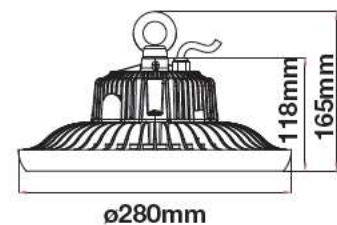

MODEL	WATTS	LUMENS	BEAM ANGLE	BOX QTY.
VT-9-101	100w	12000	120°	4 pcs

SKU: 562 | 4000K DAY WHITE
SKU: 563 | 6400K WHITE

1-10V
DIMMABLE

120
Lumen/W