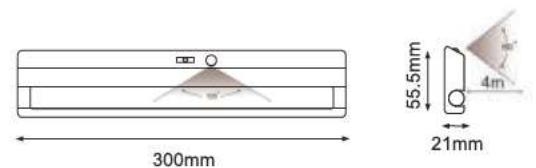

VT-81

SKU: 814 | 4000K DAY WHITE

WATTS	LUMENS	BOX QTY.
1.5w	135	50 pcs

4xAA (Battery not included)