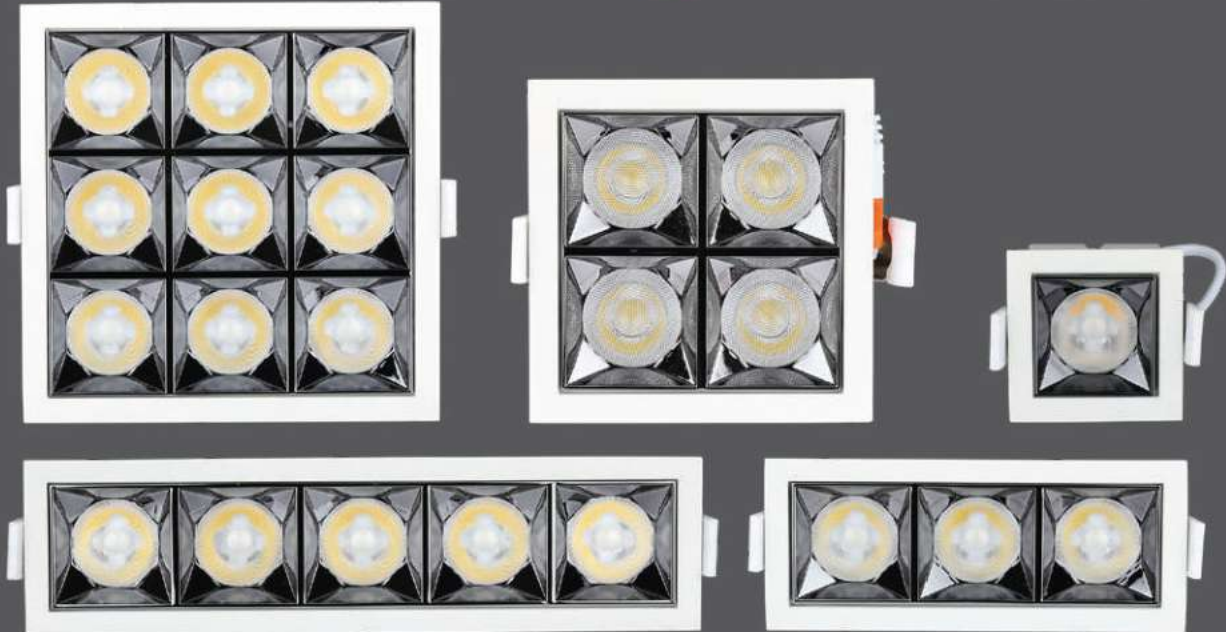

UGR <19

12°
Narrow Beam Angle

38°
Narrow Beam Angle

Reflector Downlight

Introducing V-TAC's LED reflector downlights — available in 12° & 38° beam angles & CRI rating of >90, to achieve any residential, retail, or hospitality lighting need.

- 30,000 Life Hours
- Input Voltage - AC:220-240V,50Hz
- Body Material - Aluminium
- Includes Quick Connector for easy wiring

MODEL 12°
VT-2-04

SKU: 972 | 2700K WARM WHITE
SKU: 971 | 4000K DAY WHITE
SKU: 970 | 5700K WHITE

WATTS	LUMENS	BOX QTY.
4w	320	100 pcs

MODEL 38°
VT-2-04-1

SKU: 987 | 2700K WARM WHITE
SKU: 986 | 4000K DAY WHITE
SKU: 985 | 5700K WHITE

Cutting Size

MODEL 12°
VT-2-12

SKU: 975 | 2700K WARM WHITE
SKU: 974 | 4000K DAY WHITE
SKU: 973 | 5700K WHITE

WATTS	LUMENS	BOX QTY.
12w	960	50 pcs

MODEL 38°
VT-2-12-1

SKU: 990 | 2700K WARM WHITE
SKU: 989 | 4000K DAY WHITE
SKU: 988 | 5700K WHITE

Cutting Size