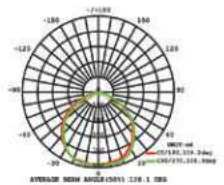

IP65
RATING

E Series-Black Body 50W VT-4051B

SKU: 5958 - 3000K Warm White 3800157625517
SKU: 5959 - 4000K Day White 3800157625524
SKU: 5960 - 6500K White 3800157625531

Sensor Compatible:	Yes
Voltage/Frequency:	AC:220-240V,50Hz
Luminous Flux:	4250lm
Color of Fixture:	Black
CRI:	>70
PF:	>0.9
IP Rating:	IP65
Beam Angle:	110°
Body Type:	Aluminium
Dimension:	245x192x28mm
Box Qty:	10 Pcs