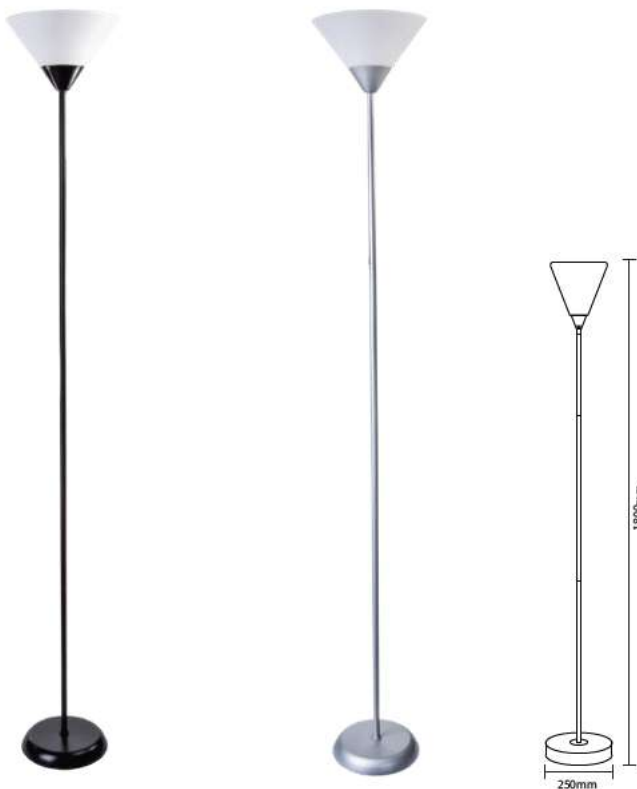

Voltage/Frequency:	AC: 220-240V,50/60Hz
Body Type:	Marble+Metal
Dimension:	1920x1960mm
Box Qty:	1 Pc

Floor Lamp-E27

60W VT-7500

SKU Black: 7055 3800157610698

Voltage/Frequency:	AC:220-240V,50/60Hz
Body Type:	ABS+Metal
Dimension:	250x250x1800mm
Box Qty:	4 Pcs