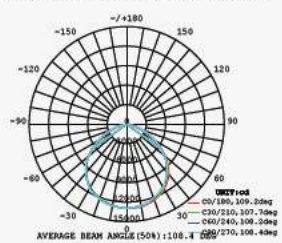

LUMINOUS INTENSITY DISTRIBUTION DIAGRAM