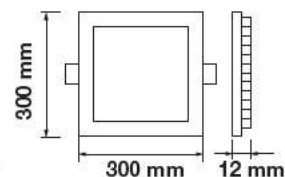

Emergency Pack: Available
Voltage/Frequency: AC:85-265V,50/60Hz
Luminous Flux: 2000lm
Beam Angle: 120°

LED Type: SMD
CRI: >80
PF: >0.9
Shape: Square

Body Type: Aluminium
Dimension: 300x300x12mm
Box Qty: 10 Pcs