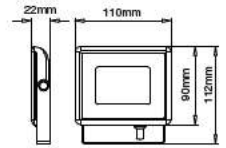

E Series-White Body
10w VT-4011W

SKU: 5943 - 3000K Warm White 3800157625364
SKU: 5944 - 4000K Day White 3800157625371
SKU: 5945 - 6500K White 3800157625388

Sensor Compatible:	Yes
Voltage/Frequency:	AC:220-240V,50Hz
Luminous Flux:	850lm
Color of Fixture:	White
CRI:	>70
PF:	>0.9
IP Rating:	IP65
Beam Angle:	110°
Body Type:	Aluminium
Dimension:	110x112x22mm
Box Qty:	40 Pcs