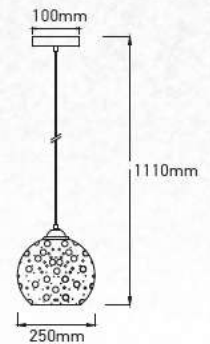

3D Glass-Black Canopy

Model:	VT-7256
SKU:	40131
EAN:	3800157640633
Size:	ø250x100x1110mm
Box Qty:	8Pcs
Material:	Glass