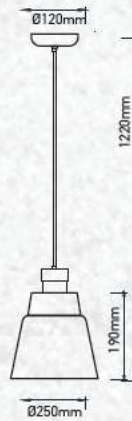

Pendant Light-White Lamp Shade

7W VT-7444-WH Built In **LED**

SKU: 3937 - 3000K Warm White 3800157628983
SKU: 3931 - 4000K Day White 3800157626590

Voltage/Frequency: AC:220-240V,50Hz

Luminous Flux: 400lm

LED Type: SMD

CRI: >80

PF: >0.5

Beam Angle: 120°

No. of LED: 14 pcs

Material: Metal Finish

Unit GW: 1.9 Kg

Life Span: 30,000 Hours

Size: Ø250xH190mm

Box Qty: 8Pcs