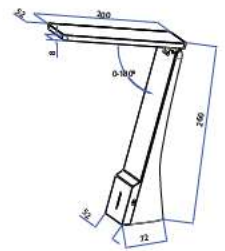

Table Lamps-White+Gold

4w VT-1014-G

SKU: 7099 - 3 IN 1 3800157616997

Voltage/Frequency:	DC:5V,1A
Luminous Flux:	120lm
CRI:	>80
PF:	>0.45

Beam Angle:	120°
Color:	White+Gold
Body Type:	ABS+PC+Aluminium
Dimension:	200x50x263mm
Box Qty:	25 Pcs

Rechargeable