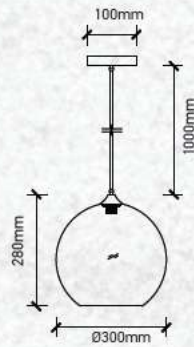

Transparent Glass-Metal Series

Model:	VT-7302
SKU:	3865
EAN:	3800157620758
Size:	300x280x1000mm
Box Qty:	8Pcs
Material:	Glass+Metal