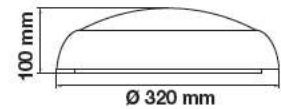

MODEL	WATTS	LUMENS	BOX QTY.	SKU: 803 | 3000K WARM WHITE SKU: 804 | 4000K DAY WHITE SKU: 805 | 6400K WHITE
VT-16	15w	1400	10 pcs