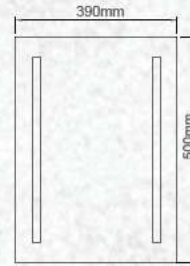

Sleek Designer

LED Pendants

Offering cutting edge designs as per your mood. From warm to bright task lighting, our pendants come in a wide variety of styles, colors and materials

NEW

Mirror Lights

17W VT-8505