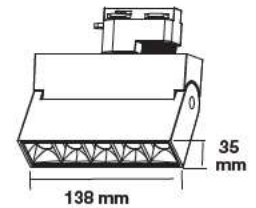

MODEL	WATTS	LUMENS	PF	CRI	BOX QTY.	BEAM ANGLE
VT-431-W	25W	2000	>0.9	>90	20 pcs	30°

SKU: 20009 | 2700K WARM WHITE
SKU: 20010 | 4000K DAY WHITE