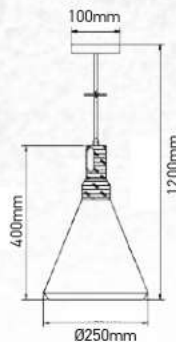

Model:	VT-7525-WH
SKU:	3761
EAN:	3800157611343
Size:	250x400x1200mm
Box Qty:	8Pcs
Material:	Iron+Wooden Top

Wooden Top Iron-Black