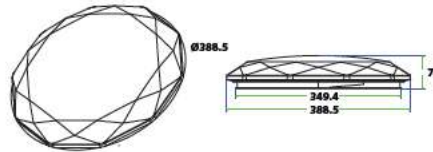

Sensor Compatible:	Yes	Beam Angle:	120°
Voltage/Frequency:	AC:175-265V,50/60Hz	Color of Fixture:	White
Luminous Flux:	2800lm	Body Type:	Plastic+Metal
IP Rating:	IP20	Shape:	Diamond Cover
CRI:	>80	Dimension:	Ø388.5x70mm
PF:	>0.9	Box Qty:	5 Pcs

CCT CHANGING
With Remote Control

Domelight-Remote Control-CCT Changeable

60w VT-8557

SKU: 1492-3IN1 3800157648752