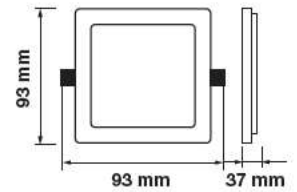

LED MINI PANELS

Square Edge Series

V-TAC's Round Edge Panel has an elegant, classic design that lights up all the way to the edges — giving a contemporary lighting effect that is ideal for residential, office, or commercial indoor areas. The quick connector feature lessens set-up time brought by complicated wirings. Built with the most stable drivers in the market, have low maintenance panels without the flashes and the flickers.

- Quick Connector
- SMD LED Type
- 30,000 hrs Lifespan
- 120° Beam Angle
- AC:220-240V,50Hz
- CRI: >80
- ABS+Plastic Body

5 YEAR
WARRANTY*

SKU: 623 | 3000K WARM WHITE
SKU: 624 | 4000K DAY WHITE
SKU: 625 | 6400K WHITE

MODEL	WATTS	LUMENS	BOX QTY.
VT-608SQ	8w	800	100 pcs

Cutting Size: 70 X 70mm

SKU: 617 | 3000K WARM WHITE
SKU: 618 | 4000K DAY WHITE
SKU: 619 | 6400K WHITE

MODEL	WATTS	LUMENS	BOX QTY.
VT-615SQ	15w	1500	40 pcs