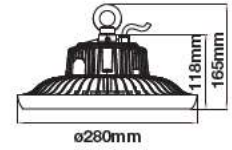

LUMINOUS INTENSITY DISTRIBUTION DIAGRAM