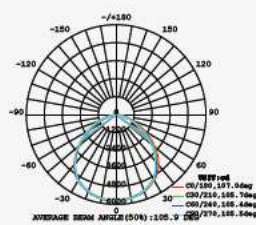

LUMINOUS INTENSITY DISTRIBUTION DIAGRAM