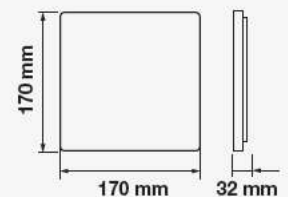

Cutting Size: 75-100mm

SKU: 742 | 3000K WARM WHITE
SKU: 743 | 4000K DAY WHITE
SKU: 744 | 6400K WHITE

MODEL	WATTS	LUMENS	BOX QTY.
VT-625SQ	24w	1800	20 pcs