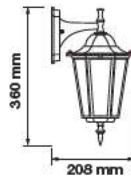

Wall Lamp
VT-750-W

SKU: 7069   3800157616225

Voltage:	AC:220-240V,50Hz
Max.Watts:	40W
IP Rating:	IP44
Holder:	E27
Color of Fixture:	Matt White
Body Type:	Aluminium+Glass
Size:	208x360x170mm
Box Qty:	10 Pcs