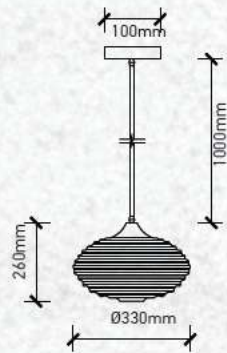

Diamond Cut Glass-Transparent

Model:	VT-7350-HT
SKU:	3879
EAN:	3800157620970
Size:	Ø330x260x1000mm
Box Qty:	8Pcs
Material:	Glass+Metal