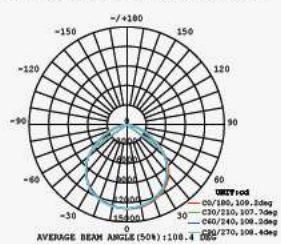

LUMINOUS INTENSITY DISTRIBUTION DIAGRAM