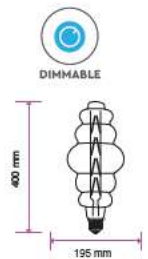

SpecialBulbs

Smoky-S180-E27

8W VT-2169-S

SKU: 45671 - 2200K Warm White 3800157641227

EQ. Watts:	NA
Voltage/Frequency:	AC:220-240V,50Hz
Luminous Flux:	240lm
Commercial Type:	S180

LED Type:	Filament
CRI:	>80
PF:	>0.45
Base:	E27

Beam Angle:	300°
Body Type:	Glass
Dimension:	Ø195X400mm
Box Qty:	6 Pcs