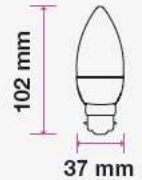

MODEL	WATTS	EQ.WATTS	LUMENS	BASE	SHAPE	BOX QTY.
VT-223	5.5w	40w	470	B22	Candle	192 pcs

SKU: 103 | 3000K WARM WHITE