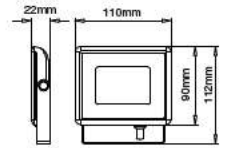

E Series-Black Body
10w VT-4011

SKU: 5988 - Green 3800157625333
SKU: 5989 - Red 3800157625340
SKU: 5990 - Blue 3800157625357