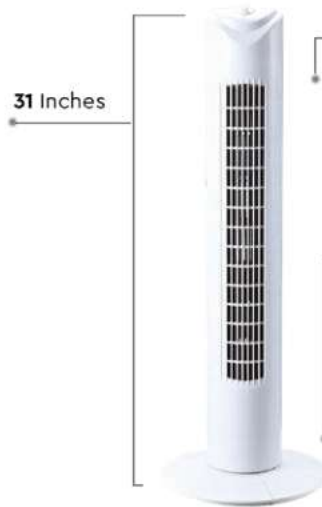

Tower Fan

VT-4538

SKU: 7926 EAN: 3800157654517

- Power(Watts): 45
- Voltage/Freq: AC:220-240V,50/60Hz
- Size(inches): 31
- Material: ABS
- Unit Color: White
- Speed: 3(Low-Med-High)
- Function: Oscillation Function
- Timer: 1hr(Max)
- Plug Type: EU
- IP Rating: IP20
- Box Qty: 1pc