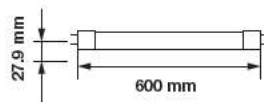

LED TUBES

GI3-T8 -Nano Plastic Tube

This modern range of high-lumen LED tubes with Samsung LED chip are the perfect retrofit for fluorescent fixtures. Complete with a series of pop kits (batten fittings inclusive of tubes), these sets of tubes are available in standard lengths for general purpose lighting in residences, commercial establishments, supermarkets, and offices.

- SMD LED Type
- 30,000 hrs Lifespan
- 160° Beam Angle
- 15000 On/Off
- AC:220-240V,50Hz
- >80 CRI
- >0.5 PF
- Nano Plastic Body
- <0.5 s Instant Start

5 YEAR
WARRANTY*

MODEL	WATTS	EQ.WATTS	LUMENS	WEIGHT-KG	BOX QTY.
VT-062	10w	18w	1100	0.1264	25 pcs

SKU: 798 | 3000K WARM WHITE
SKU: 686 | 4000K DAY WHITE
SKU: 687 | 6400K WHITE

ROTATABLE

FEET

MODEL	WATTS	EQ.WATTS	LUMENS	WEIGHT-KG	BOX QTY.
VT-122	18w	45w	2250	0.1904	25 pcs

SKU: 688 | 3000K WARM WHITE
SKU: 672 | 4000K DAY WHITE
SKU: 673 | 6400K WHITE

FEET

MODEL	WATTS	EQ.WATTS	LUMENS	WEIGHT-KG	BOX QTY.
VT-152	22w	75w	3000	0.2572	25 pcs

SKU: 799 | 3000K WARM WHITE
SKU: 674 | 4000K DAY WHITE
SKU: 675 | 6400K WHITE

FEET