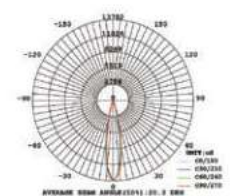

5 YEAR
WARRANTY