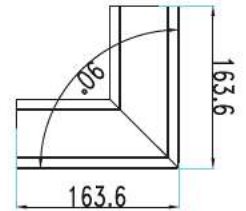

SILVER: SKU:386 | 4000K DAY WHITE
WHITE: SKU:385 | 4000K DAY WHITE

10W
VT-7-41-LN