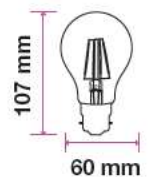

MODEL	WATTS	EQ.WATTS	LUMENS	BASE	SHAPE	BOX QTY.
VT-208	4w	40w	400	B22	A60	96 pcs

SKU: 106 | 3000K WARM WHITE