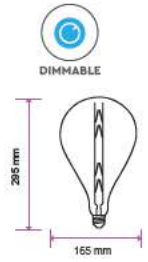

SpecialBulbs

Amber-G165-E27

8W VT-2159

SKU: 45641 - 2200K Warm White 3800157641197

EQ. Watts:	NA
Voltage/Frequency:	AC:220-240V,50Hz
Luminous Flux:	620lm
Commercial Type:	G165

LED Type:	Filament
CRI:	>80
PF:	>0.45
Base:	E27

Beam Angle:	300°
Body Type:	Glass
Dimension:	Ø165x295mm
Box Qty:	6 Pcs