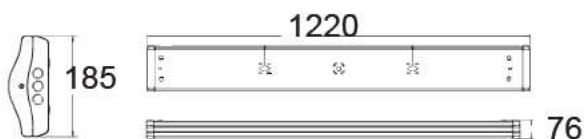

FIXTURES WITH LED

LED Batten Fitting

V-TAC's all new range of LED Batten fittings designed with LED chip by Samsung deliver high performance light output of 120 lumens/watt. These fittings are built strong using the materials Iron + Polycarbonate and are also TP(a) rated to meet the fire safety standards. Optional emergency pack and microwave sensor specially designed for LED Batten are also available.

- **TP(A) Rated**
- **30,000 Life Hours**
- **CRI - >80**
- **PF - 0.9**
- **On/Off Cycle - >15000 time**
- **Input Voltage - AC:220-240V,50Hz**
- **Programmable DIP Switch Driver(Applicable for 60W only)**

TP(a)
Polycarbonate

Sensor Compatible

MODEL	WATTS	LUMENS	WEIGHT-KG	BOX QTY.
VT-8-41	40w	4800	2.90	4 pcs

SKU: 753 | 4000K DAY WHITE