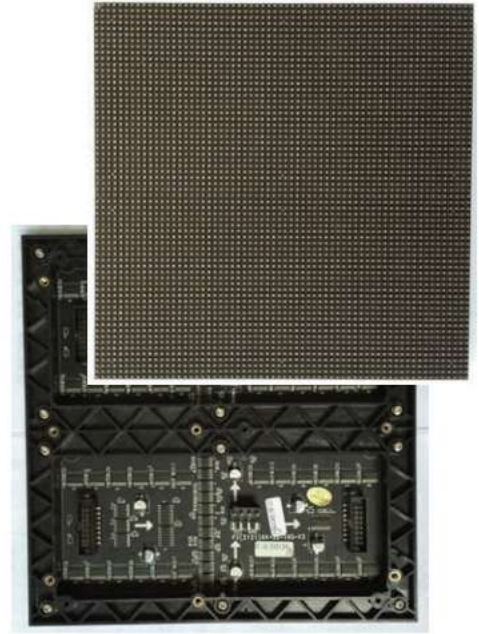

Pixel pitch	3mm
Panel size	L192xH192xT13mm
Physical density	111111/M2
Pixel configuration	1,1,1(R,G,B)
Driving method	1/16 Constant current
LED Chip Type	SMD2121
Display resolution	4096(64x64)dots
Module weight	0.35Kg
Module port	HUB75-B
Module working voltage	5VDC
Power	30W
Viewing angle	120 Degrees
Option distance	3-45M
Driving device	5020
Every square metre module	27.13 PCS
Maximum power	1000 W/M2
Frame Frequency	60Hz
Refresh frequency	400-800 Hz/S

Brightness	≥1100 CD/M2
Working environment temperature	-10 to +40°C
Working environment humidity	10%~70% RH
Display working voltage	AC46-4HZ,220V±15%/110V±15%
Color temperature	8500K-11500K
Gray scale/color	≥16.7M color
Input signal	RF\ S-Video\ RGB etc
Control system	PCTV nonlinearity card, DVI Display card, Linsn control system
Mean free error time	>5000 Hours
Life Hours	100000 Hours
Steel box weight	40 Kg/M2
Steel box size	L576Xh768x80mm