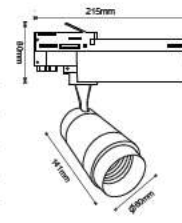

Beam Angle:	18°-48°
Color of Fixture:	Black
Body Type:	Aluminium
Life span:	30,000 Hours
Dimension:	215x141x60mm
Box Qty:	20 Pcs

Tracklights-Smart Color Changing

35W VT-7735-W

SKU: 1458 - 3 IN 1 3800157637923

Sensor Compatible:	
Voltage/Frequency:	AC:220-240V,50/60Hz
Luminous Flux:	2350
LED Type:	COB
CRI:	>80
PF:	>0.9