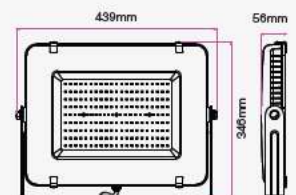

VT-206-B

SKU: 778 | 4000K DAY WHITE
SKU: 779 | 6400K WHITE

120
Lumen/W