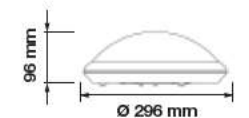

Dome Sensor Series

VT-8002C

SKU: 4966 3800230625816

Sensor Type:	Microwave
Color:	White
Detection Range:	360°
Voltage:	AC:220-240V,50/60Hz
Rated Load:	Max. 60W(E27)

Detection Distance:	1-8m(radius) adjustable
Body Type:	PC
IP Rating:	IP44
Dimension:	Ø296x96mm
Time Delay:	Min. 10sec±3sec,Max. 12min±1min
Box Qty:	5 Pcs