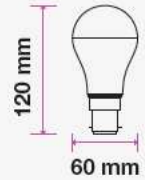

LED PLASTIC BULBS
A60 | A65

5 YEAR
WARRANTY*

MODEL	WATTS	EQ.WATTS	LUMENS	BASE	SHAPE	BOX QTY.
VT-213	11w	75w	1055	B22	A60	100 pcs
SKU: 271 | 3000K WARM WHITE SKU:110 | 4000K DAY WHITE						

MODEL	WATTS	EQ.WATTS	LUMENS	BASE	SHAPE	BOX QTY.
VT-231	11w	75w	1055	B22	A60	96 pcs
SKU: 102 | 3000K WARM WHITE SKU: 853 | 6400K WHITE						

MODEL	WATTS	EQ.WATTS	LUMENS	BASE	SHAPE	BOX QTY.
VT-281	15w	85w	1250	B22	A65	100 pcs
SKU: 854 | 3000K WARM WHITE SKU:943 | 4000K DAY WHITE SKU: 855 | 6400K WHITE