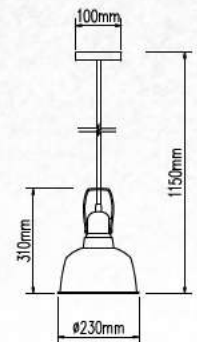

Aluminium Shade-White

Model:	VT-7422-WH
SKU:	3729
EAN:	3800157611022
Size:	230x310x1150mm
Box Qty:	8Pcs
Material:	Aluminium