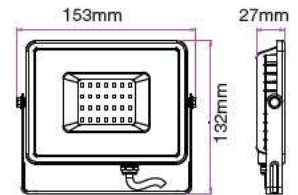

VT-20-W

- SKU: 442 | 3000K WARM WHITE
- SKU: 443 | 4000K DAY WHITE
- SKU: 444 | 6400K WHITE

WATTS	LUMENS	BOX QTY.
20w	1600	20 pcs