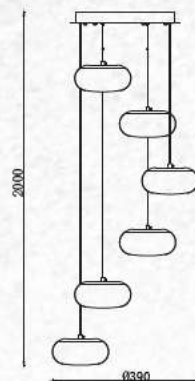

Designer Series-TRIAC Dimmable

72W VT-7390

SKU: 40011 - 3000K Warm White 3800157640497

Voltage/Frequency:	AC:220-240V
Luminous Flux:	6500lm
LED Type:	SMD
CRI:	>80
PF:	>0.9
Beam Angle:	120°
No. of LED:	432 pcs
Material :	PC + Iron
Unit GW :	6.2 kgs
Life Span:	30,000 Hours
Size :	ø390x2000mm
Box Qty:	1Pcs