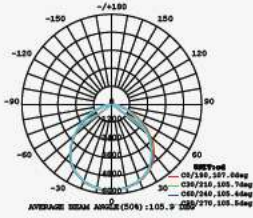

LUMINOUS INTENSITY DISTRIBUTION DIAGRAM