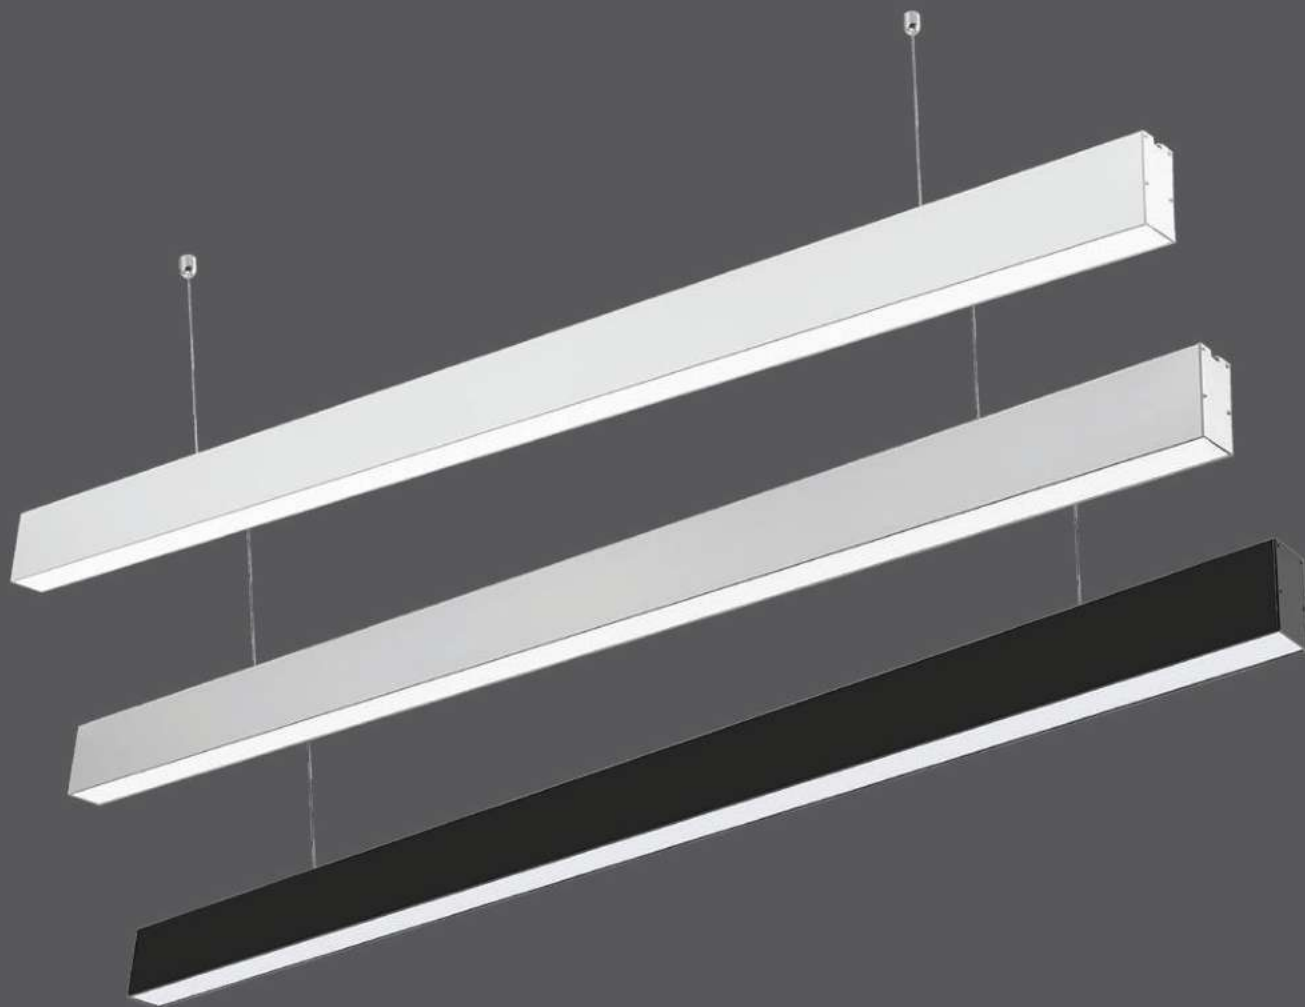

LINEAR HANGING LIGHTS

Discover V-TAC's reliable 40w suspended linear lights with a staggering lifespan of 30,000 hours. Designed with excellent heat dissipation. Perfect replacement for traditional and inefficient linear lighting fixtures with the efficient LED provided by Samsung. Linear lights are offered in three colors variants Black, Silver and White.

- 30,000 hrs Lifespan
- AC:200-240V,50/60Hz
- 1.5 Meter Wire Length
- Aluminum Body

5 YEAR
WARRANTY*

BLACK VT-7-40-B

SKU:882 | 3000K WARM WHITE
SKU:374 | 4000K DAY WHITE
SKU:600 | 6000K WHITE

SILVER VT-7-40-S

SKU:375 | 4000K DAY WHITE
SKU:601 | 6000K WHITE

WHITE VT-7-40-W

SKU:376 | 4000K DAY WHITE
SKU:602 | 6000K WHITE

WATTS	LUMENS	SIZE
40w	3200	1200x35x67mm