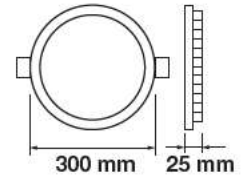

Cutting Size:
 Ø285mm

Emergency Pack:	Available
Voltage/Frequency:	AC:85-265V,50/60Hz
Luminous Flux:	2000lm
Beam Angle:	120°

LED Type:	SMD
CRI:	>80
PF:	>0.5
Shape:	Round

Body Type:	Aluminium+Satin Nickel
Dimension:	Ø300x25mm
Box Qty:	10 Pcs