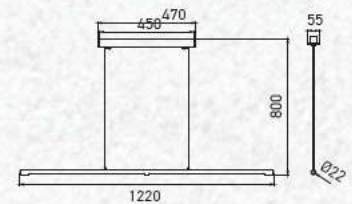

No. of LED:	90 pcs
Material :	Stainless Steel+Metal+PMMA
Unit GW :	1.38 Kg
Life Span:	20,000 Hours
Size :	940x55x800mm
Box Qty:	12Pcs

Designer Sleek Pendant-Chrome

24w VT-7024

Built In LED

SKU: 3891 - 4000K Day White