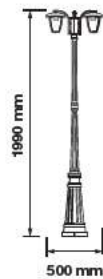

Holder: E27

Color of Fixture: Black

Body Type: Aluminium+Glass

Size: 480x1410mm

Box Qty: 1 Pcs

Stand Lamp

VT-739

SKU: 7062