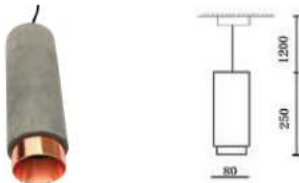

Fitting-Pendant Metal-1XGU10

Model No	VT-864-MR
SKU:	3130
Base:	GU10
Material:	Gypsum with metal
Shape:	Round
Color of Fixture:	Grey+Matt Rose Gold
Dimension:	ø250x80mm
Cutting Size:	N/A
EAN:	3800157635325
Box Qty:	9 pcs