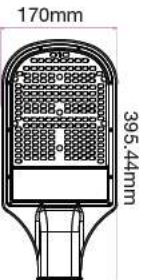

VT-31ST

SKU: 537 | 4000K DAY WHITE

SKU: 538 | 6400K WHITE

WATTS	LUMENS	BOX QTY.
30w	3000	4 pcs

VT-51ST

SKU: 539 | 4000K DAY WHITE

SKU: 540 | 6400K WHITE

WATTS	LUMENS	BOX QTY.
50w	5000	4 pcs

VT-101ST

SKU: 535 | 4000K DAY WHITE

SKU: 536 | 6400K WHITE

WATTS	LUMENS	BOX QTY.
100w	10000	2 pcs

VT-121ST

SKU: 533 | 4000K DAY WHITE

SKU: 534 | 6400K WHITE

WATTS	LUMENS	BOX QTY.
120w	12000	2 pcs

STREETLIGHT-ADAPTER
VT-795

SKU: 3624 3800157608152

Compatible with 100W, 120W and 150W models, this adapter allows the angle of the streetlight to be adjusted as per client's requirements.

STREETLIGHT-ADAPTER
VT-795-1

SKU: 3668 3800157625029

Compatible with 30W and 50W models, this adapter allows the angle of the streetlight to be adjusted as per client's requirements.