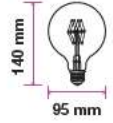

Amber Cover - Filament-Globe-E27

7W VT-2027

SKU: 7147 - 2200K Warm White 3800157610629

EQ. Watts:	60w
Voltage/Frequency:	AC:220-240V,50/60Hz
Luminous Flux:	700lm
Commercial Type:	G95

LED Type:	Filament
CRI:	>80
PF:	>0.5
Base:	E27

Beam Angle:	300°
Body Type:	Glass
Dimension:	95x140mm
Box Qty:	50 Pcs

Amber Cover - Filament-Globe-E27

8W VT-2019

SKU: 7145 - 2200K Warm White 3800157610605

EQ. Watts:	65w
Voltage/Frequency:	AC:220-240V,50/60Hz
Luminous Flux:	800lm
Commercial Type:	G95

LED Type:	Filament
CRI:	>80
PF:	>0.5
Base:	E27

Beam Angle:	300°
Body Type:	Glass
Dimension:	95x140mm
Box Qty:	50 Pcs

Filament-Globe-E27

4W VT-2195

SKU: 7475 - 1800K Warm White 3800157640329

EQ. Watts:	20w
Voltage/Frequency:	AC:220-240V, 50Hz
Luminous Flux:	200lm
Commercial Type:	G125

LED Type:	Filament
CRI:	>80
PF:	>0.5
Base:	E27

Beam Angle:	300°
Body Type:	Glass
Dimension:	132x178mm
Box Qty:	20 Pcs

Amber Cover - Filament-Globe-E27

4W VT-1956

SKU: 4473 - 2200K Warm White 3800157609074

EQ. Watts:	55w
Voltage/Frequency:	AC:220-240V,50Hz
Luminous Flux:	550lm
Commercial Type:	G125

LED Type:	Filament
CRI:	>80
PF:	>0.5
Base:	E27

Beam Angle:	300°
Body Type:	Glass
Dimension:	125x165mm
Box Qty:	12 Pcs

Amber Cover - Filament-Globe-E27

5W VT-2085

SKU: 7216 - 2200K Warm White 3800157617246

EQ. Watts:	30w
Voltage/Frequency:	AC:220-240V,50/60Hz
Luminous Flux:	300lm
Commercial Type:	G125

LED Type:	Filament
CRI:	>80
PF:	>0.5
Base:	E27

Beam Angle:	300°
Body Type:	Glass
Dimension:	125x175mm
Box Qty:	20 Pcs