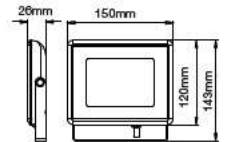

E Series-Black Body
20w VT-4021

SKU: 5991 - Green 3800157625395
SKU: 5992 - Red 3800157625401
SKU: 5993 - Blue 3800157625418