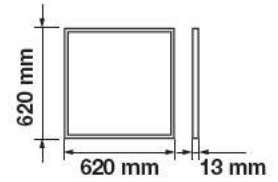

Body Type:	Aluminium+PMMA+PC
Dimension:	620x620x13mm
Box Qty:	6 Pcs