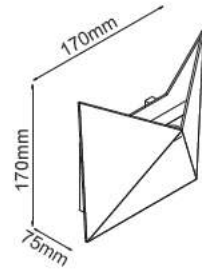

Sensor Compatible:	Yes
Voltage/Frequency:	AC:220-240V,50/60Hz
Luminous Flux:	550lm
IP Rating:	IP65
CRI:	>80

PF:	>0.5
Beam Angle:	120°
Body Type:	Aluminium
Dimension:	170x170x75mm
Box Qty:	20 Pcs

Triangle Light
6W VT-826

Sensor Compatible:	Yes
Voltage/Frequency:	AC:220-240V,50/60Hz
Luminous Flux:	660lm
IP Rating:	IP65
CRI:	>80

PF:	>0.5
Beam Angle:	Up15°-Down120°
Body Type:	Aluminium
Dimension:	90x200x90mm
Box Qty:	20 Pcs