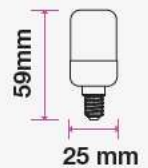

- ST26, T37, C37, and G45 shapes available
- On/Off cycles: >20000
- Standard color temperatures
- 30,000-hr lifespan
- 200° Beam Angle
- AC:220-240V,50Hz
- CRI: >80

5 YEAR
WARRANTY*

ST26

T37

T37

MODEL	WATTS	EQ.WATTS	LUMENS	BASE	SHAPE	BOX QTY.
VT-202	2w	20w	180	E14	ST26	400 pcs
SKU: 234 3000K WARM WHITE SKU: 235 4000K DAY WHITE SKU: 236 6400K WHITE						