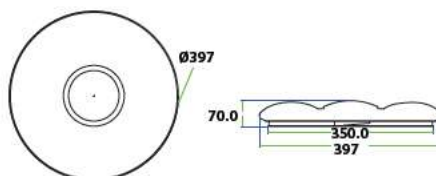

Sensor Compatible:	Yes
Voltage/Frequency:	AC:175-265V,50/60Hz
Luminous Flux:	2800lm
IP Rating:	IP20
CRI:	>80
PF:	>0.9

Beam Angle:	120°
Color of Fixture:	White
Body Type:	Plastic+Metal
Shape:	Round
Dimension:	Ø393x70mm
Box Qty:	5 Pcs

DIMMABLE
WITH REMOTE

CCT CHANGING
With Remote Control

Domelight-Remote Control-CCT Changeable

60w VT-8556

SKU: 1491 - 3IN1

3800157648745