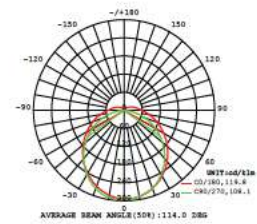

LINEAR MASTER TRUNKING
SKU: 1361 | 4000K DAY WHITE

120° LENS

DIMMABLE