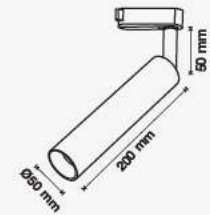

MODEL	WATTS	LUMENS	PF	CRI	BOX QTY.	BEAM ANGLE
VT-420-W	20w	1600	>0.9	>90	40 pcs	24°

SKU: 362 | 3000K WARM WHITE
SKU: 363 | 4000K DAY WHITE
SKU: 364 | 5000K WHITE