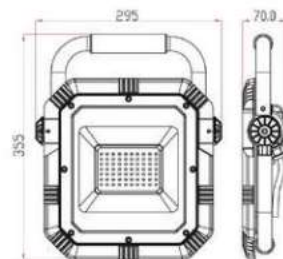

VT-51

- SKU: 945 | 4000K DAY WHITE
- SKU: 946 | 6400K WHITE

WATTS	LUMENS	BOX QTY.
50w	4000	8 pcs