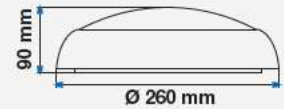

2D Bulkhead

Our resilient IP65 LED bulkheads make a good choice for outdoor residential, business, and industrial areas that need constant lighting since they can withstand weather, dust, and vandalism.

MODEL	WATTS	LUMENS	BOX QTY.	SKU: 815 | 4000K DAY WHITE
VT-08	8w	720	10 pcs