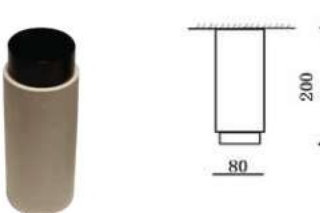

Fitting-Surface Metal-1XGU10

Model No	VT-865-GBM
SKU:	3136
Base:	GU10
Material:	Gypsum with metal
Shape:	Round
Color of Fixture:	White+Gun Black
Dimension:	ø200x80mm
Cutting Size:	N/A
EAN:	3800157635356
Box Qty:	9 pcs