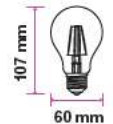

Clear Glass-Filament-A60-E27

4W VT-1885D

SKU: 4364 - 2700K Warm White 3800157602907

EQ. Watts:	30w
Voltage/Frequency:	AC:220-240V,50Hz
Luminous Flux:	350lm
Commercial Type:	A60

LED Type:	Filament
CRI:	>80
PF:	>0.5
Base:	E27

Beam Angle:	300°
Body Type:	Glass
Dimension:	60x107mm
Box Qty:	50 Pcs