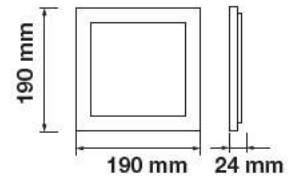

Emergency Pack:	Available
Voltage/Frequency:	AC:85-265V,50/60Hz
Luminous Flux:	1440lm
Beam Angle:	120°

LED Type:	SMD
CRI:	>80
PF:	>0.9
Shape:	Square

Body Type:	Aluminium
Dimension:	190x190x24mm
Box Qty:	20 Pcs