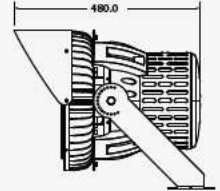

VT-500D

SKU: 490 | 5000K WHITE

WATTS	LUMENS	BEAM ANGLE	BOX QTY.
500w	67500	45°	1 pcs