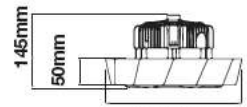

ø260mm

MODEL	WATTS	LUMENS	BEAM ANGLE	BOX QTY.
VT-9-103	100w	12000	120°	1 pcs

SKU: 577 | 4000K DAY WHITE
SKU: 578 | 6400K WHITE