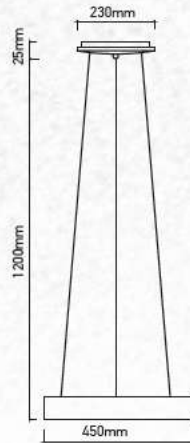

Pendant Light-Coffee

20w VT-25-1-C Built In LED

SKU: 3994-3000K Warm White 3800157638791

Voltage/Frequency:	AC:220-240V,50Hz
Luminous Flux:	1500lm
LED Type:	SMD
CRI:	>80
PF:	>0.9
Beam Angle:	120°
No. of LED:	140 pcs
Material :	Iron+Acrylic
Unit GW :	3.2 Kg
Life Span:	30,000 Hours
Size :	450mm
Box Qty:	1Pcs