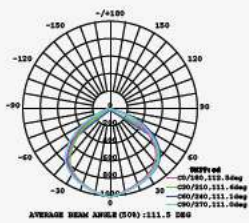

LUMINOUS INTENSITY DISTRIBUTION DIAGRAM