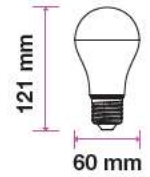

NEW

Thermoplastic Bulb

6.5W VT-2307

SKU: 2806 - 3000K WARM WHITE
SKU: 2807 - 4000K DAY WHITE
SKU: 2808 - 6400K WHITE

5 YEAR WARRANTY

SuperBRIGHT
160
LUMENS/W

EQ. WATTS: 75w
VOLTAGE/FREQUENCY: AC:220-240V, 50Hz
LUMINOUS FLUX: 1055lm
COMMERCIAL TYPE: A60

LED TYPE: SMD
CRI: > 80
PF: > 0.6
BASE: E27

BEAM ANGLE: 200°
BODY TYPE: Thermoplastic
DIMENSION: 60x110mm
BOX QTY: 100

NEW

Thermoplastic Bulb

9.5W VT-2310

SKU: 2809 - 3000K WARM WHITE
SKU: 2810 - 4000K DAY WHITE
SKU: 2811 - 6400K WHITE

5 YEAR WARRANTY

SuperBRIGHT
160
LUMENS/W

EQ. WATTS: 100w
VOLTAGE/FREQUENCY: AC:220-240V, 50Hz
LUMINOUS FLUX: 1521lm
COMMERCIAL TYPE: A60

LED TYPE: SMD
CRI: > 80
PF: > 0.6
BASE: E27

BEAM ANGLE: 200°
BODY TYPE: Thermoplastic
DIMENSION: 60x121mm
BOX QTY: 100

NEW

Thermoplastic Bulb

15W VT-2315

SKU: 2812 - 3000K WARM WHITE
SKU: 2813 - 4000K DAY WHITE
SKU: 2814 - 6400K WHITE

5 YEAR WARRANTY

SuperBRIGHT
160
LUMENS/W

EQ. WATTS: 150w
VOLTAGE/FREQUENCY: AC:220-240V, 50Hz
LUMINOUS FLUX: 2500lm
COMMERCIAL TYPE: A65

LED TYPE: SMD
CRI: > 80
PF: > 0.6
BASE: E27

BEAM ANGLE: 200°
BODY TYPE: Thermoplastic
DIMENSION: 65x134mm
BOX QTY: 100

NEW

Clear Filament Bulb

24W VT-2324

SKU: 2816 - 4000K DAY WHITE
SKU: 2817 - 6400K WHITE

5 YEAR WARRANTY

SuperBRIGHT
160
LUMENS/W

EQ. WATTS: 250w
VOLTAGE/FREQUENCY: AC:220-240V, 50Hz
LUMINOUS FLUX: 4000lm
COMMERCIAL TYPE: ED120

LED TYPE: Filament
CRI: > 80
PF: > 0.6
BASE: E27

BEAM ANGLE: 310°
BODY TYPE: Glass
DIMENSION: 120x300mm
BOX QTY: 20