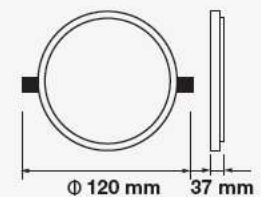

Cutting Size: ø 95 mm

SKU: 614 | 3000K WARM WHITE
SKU: 615 | 4000K DAY WHITE
SKU: 616 | 6400K WHITE

MODEL	WATTS	LUMENS	BOX QTY.
VT-620RD	20w	2000	40 pcs