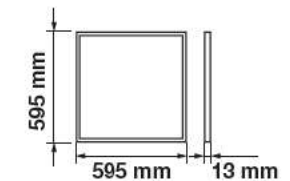

Emergency Pack:	Available
Voltage/Frequency:	AC:200-240V,50/60Hz
Luminous Flux:	5400lm
Beam Angle:	120°

LED Type:	SMD
CRI:	>80
PF:	>0.9
Shape:	Square

Body Type:	Aluminium+PMMA+PP
Dimension:	595x595x13mm
Box Qty:	6 Pcs