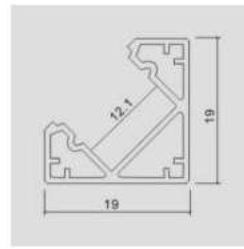

Box Qty. 120 Pcs

Aluminium Profiles-Milky

Model No:	VT-8114
SKU:	3356
Dimension:	2000x19x19mm
Color of Fixture:	Milky
EAN:	3800157636841

Aluminium Profiles-White Housing

Model No:	VT-8114-W
SKU:	3364
Dimension:	2000x19x19mm
Color of Fixture:	White
EAN:	3800157640145