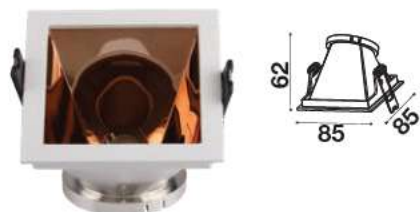

Fitting Square-GU10

Model No	VT-875-WR
SKU:	3167
Base:	GU10
Material:	Aluminium+PC
Shape:	Square
Color of Fixture:	White+Rose Gold
Dimension:	85x85x62mm
Cutting Size:	80x80mm
EAN:	3800157639101
Box Qty:	50 Pcs