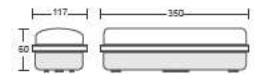

Exit Light - Bulkhead

VT-523-S-24

SKU: 847 - 6000K WHITE

24Hrs
CHARGING TIME

Viewing Distance:
Test Button:
Legends:
Input Voltage:
Mode Of Operation:
Emergency Operation Time:
Lamp Type:
Box Qty:

22 Meters From One side
Green Light Indicator Test Button
4 Way Legend Available
AC:220-240V,50/60Hz
Maintained
>3 Hours
16 SMD LEDs
12pcs