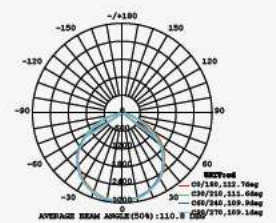

LUMINOUS INTENSITY DISTRIBUTION DIAGRAM