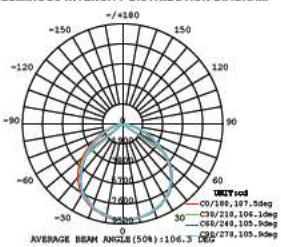

LUMINOUS INTENSITY DISTRIBUTION DIAGRAM

VT-156-G

SKU: 776 | 4000K DAY WHITE
 SKU: 777 | 6400K WHITE

120
 Lumen/W

WATTS	LUMENS	BOX QTY.
150w	18000	2 pcs

① METER WIRE

LUMINOUS INTENSITY DISTRIBUTION DIAGRAM

VT-206-G