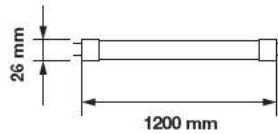

T8 Bread Tube-120cm

18W VT-1228-B

SKU: 6322 3800157619318

EQ. Watts:	36w
Voltage/Frequency:	AC:180-240V,50Hz
Luminous Flux:	1530lm
LED Type:	SMD
CRI:	>95
PF:	>0.9
Beam Angle:	160°
Body Type:	Glass with PET
Holder:	G13
Instant start :	0-100% in < 1s
On/Off:	>15,000
Life span:	20,000 Hours
Gross weight:	320g
Dimension:	26x1200mm
Box Qty:	25 Pcs