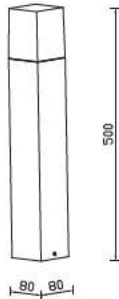

Bollard Lamps GU10

VT-7614

SKU: 7564 3800157636377

Voltage:	AC:220-240V,50-60Hz
Max.Watts:	35W
IP Rating:	IP54
Holder:	GU10
Color of Fixture:	Black
Body Type:	Aluminium body+clear PC diffuser
Size:	80x80x500mm
Box Qty:	4 Pcs