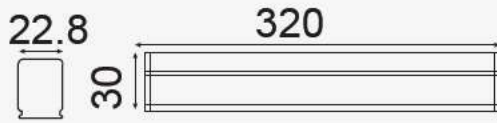

MODEL	WATTS	LUMENS	WEIGHT-KG	BOX QTY.
VT-035	4w	360	0.065	25 pcs

SKU: 689 | 3000K WARM WHITE
SKU: 690 | 4000K DAY WHITE
SKU: 691 | 6400K WHITE