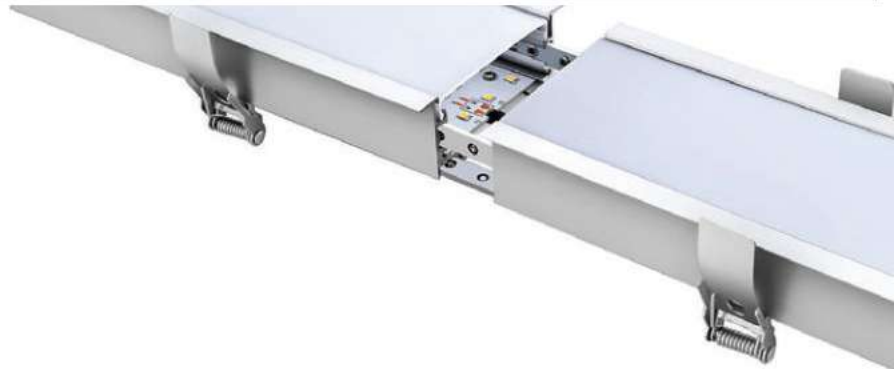

8W
VT-7-41-L

SILVER: SKU:386 | 4000K DAY WHITE
WHITE: SKU:385 | 4000K DAY WHITE

10W
VT-7-41-LN

SILVER: SKU:388 | 4000K DAY WHITE
WHITE: SKU:387 | 4000K DAY WHITE

12W
VT-7-41-LW

SILVER: SKU:390 | 4000K DAY WHITE
WHITE: SKU:389 | 4000K DAY WHITE

14W
VT-7-41-T

SILVER: SKU:392 | 4000K DAY WHITE
WHITE: SKU:391 | 4000K DAY WHITE

16W
VT-7-41-X

SILVER: SKU:394 | 4000K DAY WHITE
WHITE: SKU:393 | 4000K DAY WHITE