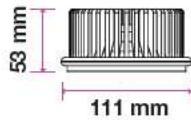

Instructions to change the reflector