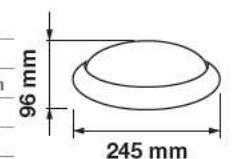

SKU: 5056 - 4500K Day White 3800157603980

Sensor Compatible:	Yes
Voltage/Frequency:	AC:220-240V,50/60Hz
Luminous Flux:	840lm
IP Rating:	IP54
CRI:	>70
PF:	>0.5

Beam Angle:	120°
Color of Fixture:	Black
Body Type:	Plastic CLAD Aluminium
Shape:	Oval
Dimension:	Ø245x96mm
Box Qty:	10 Pcs