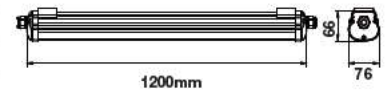

Voltage/Frequency:	AC:220-240V,50/60Hz
Luminous Flux:	2880lm
LED Type:	SMD
CRI:	>70

PF:	>0.9
Beam Angle:	120°
Body Type:	Plastic+ABS
On/Off:	>10,000

Life span:	20,000 Hours
Gross weight:	1.9 kg
Dimension:	1200x76x66mm
Box Qty:	12 Pcs