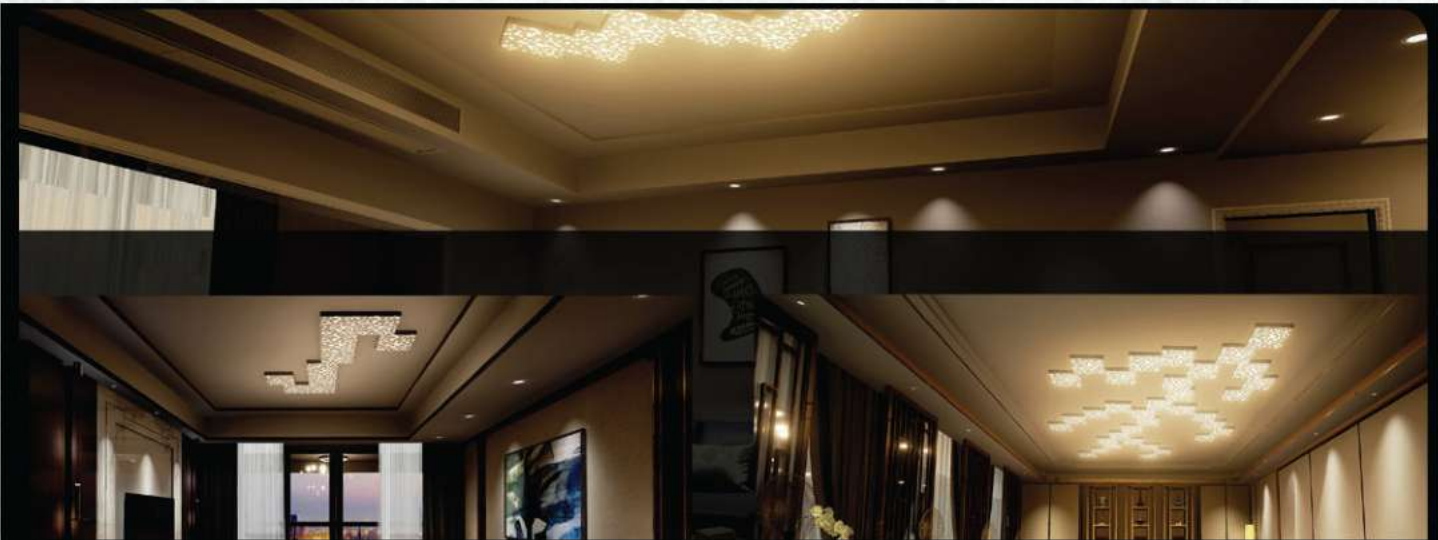

Linkable Up to 60 Units