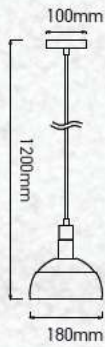

E14 HOLDER

Pendant-Aluminium Shade-Red

Model:	VT-7100-R
SKU:	3924
EAN:	3800157626194
Size:	180x100x1200mm
Box Qty:	12Pcs
Material:	Plastic+Aluminium

E14 HOLDER