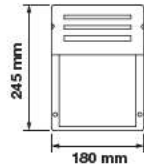

Wall Lamp
VT-754-MW

SKU: 7077 3800157616300

Voltage:	AC:220-240V,50Hz
Max.Watts:	40W
IP Rating:	IP44
Holder:	E27
Color of Fixture:	Matt White
Body Type:	Aluminium+Glass
Size:	245x180x93mm
Box Qty:	10 Pcs