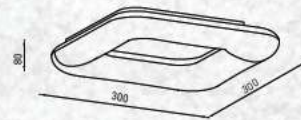

PF: >0.9

Beam Angle: 120°

No. of LED: 240 pcs

Material: PC

Unit GW: 18.50 kgs

Life Span: 30,000 Hours

Size: 300x300x80mm

Box Qty: 1Pcs