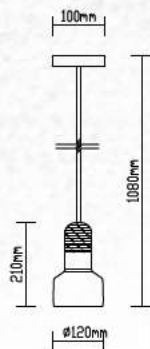

Concrete-Wooden

Model:	VT-7125-R
SKU:	3857
EAN:	3800157619066
Size:	120x210x1080mm
Box Qty:	8Pcs
Material:	Concrete+Wood