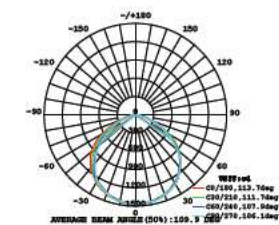

LUMINOUS INTENSITY DISTRIBUTION DIAGRAM