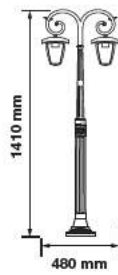

Stand Lamp

VT-738

SKU: 7061

3800157612647

Voltage: AC:220-240V,50Hz

Max.Watts: 60Wx2

IP Rating: IP44

Holder: E27

Color of Fixture: Black

Body Type: Aluminium+Glass

Size: 480x1410mm

Box Qty: 1 Pcs