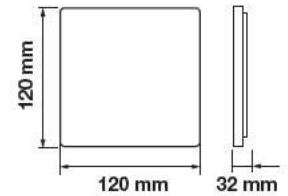

LED MINI PANELS

Square Adjustable Panel

V-TAC's new innovative adjustable mini panels are equipped with adjustable clips for a flexible cutting size of up to 200 mm. Built with the most stable drivers in the market, have low maintenance panels without the flashes and the flickers. These slim & modern panels lights up all the way to the edges, giving a contemporary lighting effect that is ideal for residential, office, or commercial indoor lighting.

- Adjustable(Cut out) Panel
- SMD LED Type
- 20,000 hrs Lifespan
- 120° Beam Angle
- AC:85-265V,50/60Hz
- CRI: >80
- Aluminium Body
- On/Off Cycle: >15000

5 YEAR
WARRANTY*

SKU: 730 | 3000K WARM WHITE
SKU: 731 | 4000K DAY WHITE
SKU: 732 | 6400K WHITE

MODEL	WATTS	LUMENS	BOX QTY.
VT-610SQ	12w	750	20 pcs

Cutting Size: 75-100mm

SKU: 736 | 3000K WARM WHITE
SKU: 737 | 4000K DAY WHITE
SKU: 738 | 6400K WHITE

MODEL	WATTS	LUMENS	BOX QTY.
VT-619SQ	18w	1350	20 pcs