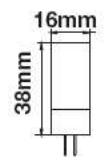

MODEL	WATTS	EQ.WATTS	LUMENS	BASE	BOX QTY.
VT-234	3.2w	30w	385	G4	200 pcs
SKU: 131 | 3000K WARM WHITE					
SKU: 132 | 4000K DAY WHITE					
SKU: 133 | 6400K WHITE