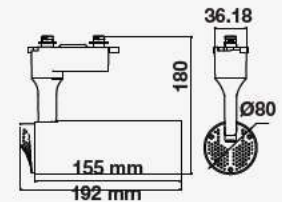

NEW

5 YEAR
WARRANTY*

LED TRACKLIGHTS

4 line Tracklights-Black Body

Experience true colours through our LED Tracklights efficient set of track lights with CRI >90, the latest LED technology from Samsung, and five years of warranty.

- **COB LED Type**
- **30,000 hrs Lifespan**
- **24° Beam Angle**
- **AC:220-240V,50Hz**
- **PF: >0.9**
- **High CRI of > 90**
- **Aluminum Body**

MODEL	WATTS	LUMENS	PF	CRI	BOX QTY.	BEAM ANGLE
VT-418	18w	1260	>0.9	>90	20 pcs	24°

SKU: 939 | 3000K WARM WHITE
SKU: 940 | 4000K DAY WHITE

MODEL	WATTS	LUMENS	PF	CRI	BOX QTY.	BEAM ANGLE
VT-430	30w	2100	>0.9	>90	20 pcs	24°

SKU: 941 | 3000K WARM WHITE
SKU: 942 | 4000K DAY WHITE