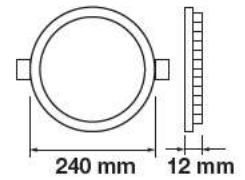

Emergency Pack:	Available
Voltage/Frequency:	AC:85-265V,50/60Hz
Luminous Flux:	1800lm
Beam Angle:	120°

LED Type:	SMD
CRI:	>80
PF:	>0.9
Shape:	Round

Body Type:	Aluminium
Dimension:	Ø240x12mm
Box Qty:	20 Pcs