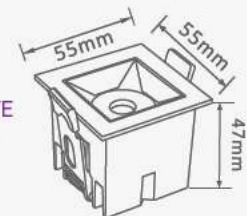

MODEL 12°
VT-2-04

SKU: 972 | 2700K WARM WHITE
SKU: 971 | 4000K DAY WHITE
SKU: 970 | 5700K WHITE

WATTS	LUMENS	BOX QTY.
4w	320	100 pcs

MODEL 38°
VT-2-04-1

SKU: 987 | 2700K WARM WHITE
SKU: 986 | 4000K DAY WHITE
SKU: 985 | 5700K WHITE

Cutting Size