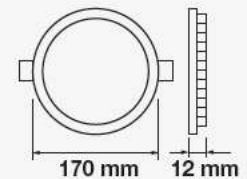

Cutting Size: ø160mm

SKU: 718 | 3000K WARM WHITE
SKU: 719 | 4000K DAY WHITE
SKU: 720 | 6400K WHITE

MODEL	WATTS	LUMENS	BOX QTY.
VT-618RD	18w	1500	20 pcs