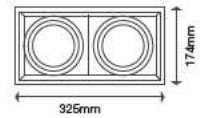

AR111-Accessories

Model No: VT-7222-W
SKU: 3576
Base: 2XAR111
Material: Aluminium
Color of Fixture: White

Dimension: 325x174mm
Cutting Size: 167x305mm.
EAN: 3800157604772
Box Qty: 12 Pcs