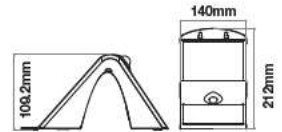

Battery:	3.7V Lithium Battery 2000mAh
Lumens:	400lm
No. of LED:	30pcs (Front 28pcs, Back 2 pcs)
Detecting Angle:	120°
Sensing Range:	2 - 6 mtrs

Charging Time:	6-7 hrs Sunlight Charging
IP Rating:	IP65
Material:	ABS+PC
Dimension:	140x212x109.2mm
Working Time:	Min 5-8 hrs and Max 24 hrs
Box Qty:	12Pcs