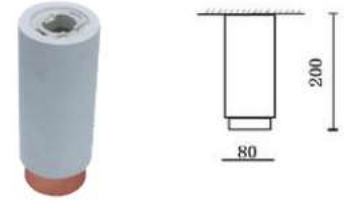

Fitting-Surface Metal-1XGU10

Model No	VT-865-MRM
SKU:	3113
Base:	GU10
Material:	Gypsum with metal
Shape:	Round
Color of Fixture:	White+Matt Rose Gold
Dimension:	ø200x80mm
Cutting Size:	N/A
EAN:	3800157634380
Box Qty:	9 pcs