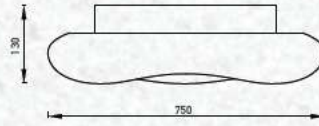

Designer Series Surface-Color Changing

82W VT-7752

SKU: 3969-3IN1

3800157636636

Voltage/Frequency: AC:220-240V,50Hz

Luminous Flux: 7300lm

LED Type: SMD

CRI: >80

PF: >0.9

Beam Angle: 120°

No. of LED: 768 pcs

Material: PC

Unit GW: 9.65 kgs

Life Span: 30,000 Hours

Size: 750x130mm

Box Qty: 1Pcs