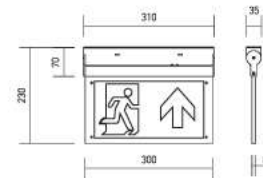

Exit Light - Surface

VT-529-S SKU: 83611 - 6000K WHITE

Box Qty: 10pcs

Lumens: 140lm
IP Rating: IP20
Material: PC
Exit Lamp Type: Wall/Ceiling
Battery: Ni-cd 3.6V, 900mAh
Recharging Time: 24 Hours
Stickers: 3 Stickers
Watts: 2w

Viewing Distance: 24 Meters From Both Sides
Test Button: Green Light Indicator Test Button
Legends: 3 Way Legend Available
Input Voltage: AC:220-240V, 50/60Hz
Mode Of Operation: Maintained
Emergency Operation Time: >3 Hours
Lamp Type: 16 SMD LEDs

24Hrs
CHARGING TIME