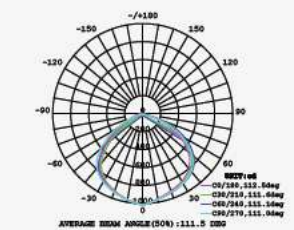

LUMINOUS INTENSITY DISTRIBUTION DIAGRAM