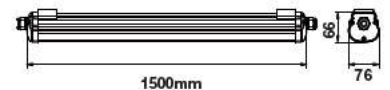

Voltage/Frequency:	AC:220-240V,50/60Hz
Luminous Flux:	3920lm
LED Type:	SMD
CRI:	>70

PF:	>0.9
Beam Angle:	120°
Body Type:	ABS+PC
On/Off:	>10,000

Life span:	20,000 Hours
Gross weight:	2.35 kg
Dimension:	1500x76x66mm
Box Qty:	12 Pcs