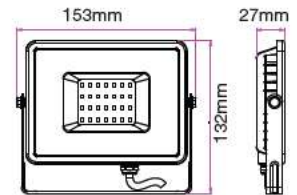

① METER WIRE

LUMINOUS INTENSITY DISTRIBUTION DIAGRAM

VT-20-1-B

SKU: 20012 | 4000K DAY WHITE
 SKU: 948 | 6400K WHITE

WATTS	LUMENS	BOX QTY.
20w	1600	20 pcs

① METER WIRE

LUMINOUS INTENSITY DISTRIBUTION DIAGRAM