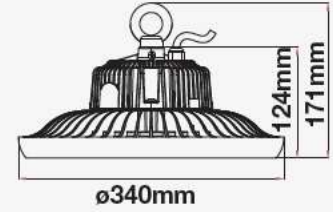

MODEL	WATTS	LUMENS	BEAM ANGLE	BOX QTY.
VT-9-151	150w	18000	120°	2 pcs

SKU: 558 | 4000K DAY WHITE
SKU: 559 | 6400K WHITE