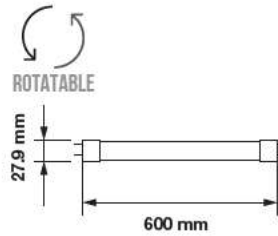

T8-Nano Plastic-Rotatable-60cm

10W VT-6072-R

SKU: 6229 - 3000K Warm White 3800157605212
SKU: 6231 - 6400K White 3800157605236

3 YEAR WARRANTY

Dummy Starter Included