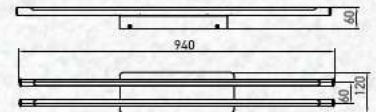

Designer Sleek Pendant-Chrome

36W VT-7036

Built In LED

SKU: 3892 - 4000K Day White

3800157621106

Voltage/Frequency: AC:220-240V,50Hz

Luminous Flux: 2700lm

LED Type: SMD

CRI: >80

PF: >0.8

Beam Angle: 120°

No. of LED: 180 pcs

Material: Stainless Steel+Metal+PMMA

Unit GW: 1.82 Kg

Life Span: 20,000 Hours

Size: 1820x55x800mm

Box Qty: 12Pcs