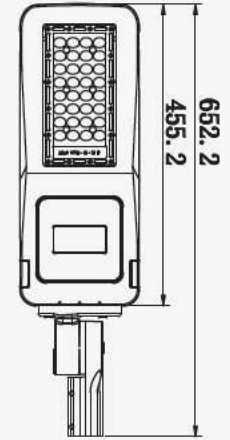

VT-53ST

SKU: 953 | 5700K WHITE

WATTS	LUMENS	BOX QTY.
50w	7000	2 pcs

INVENTRONICS
DRIVER