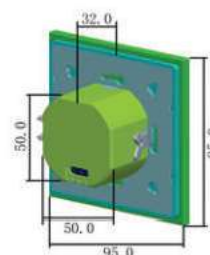

Microwave Sensor

VT-8084-W

SKU: 15021	3800157641272
Sensor Type:	Microwave
Colour:	White
Detection Range:	180°
Voltage:	AC:220-240V,50/60Hz
Detection Distance:	5-15m
Rated Load:	300w(LED)
Ambient Light:	<3-2000LUX (adjustable)
Body Type:	PC+Glass
IP Rating:	IP65
Dimension:	95x50x95mm
Time Delay:	Min.10sec±3sec, Max. 12min±1min
Box Qty:	50 Pcs