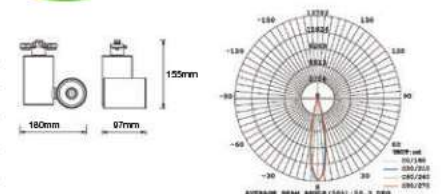

Sensor Compatible:	Yes	Beam Angle:	24°
Voltage/Frequency:	AC:220-240V,50/60Hz	Color of Fixture:	White
Luminous Flux:	1350lm	Body Type:	Aluminium
LED Type:	COB	Life span:	30,000 Hours
CRI:	>95	Dimension:	Ø 180x97x155mm
PF:	>0.9	Box Qty:	20 Pcs