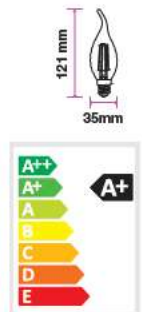

Amber Cover - Filament-Candle-E14

4W VT-1947

SKU: 7116 - 2200K Warm White 3800157609913

EQ. Watts:	35w
Voltage/Frequency:	AC:220-240V, 50Hz
Luminous Flux:	350lm
Commercial Type:	Candle

LED Type:	Filament
CRI:	>80
PF:	>0.4
Base:	E14

Beam Angle:	300°
Body Type:	Glass
Dimension:	35x121mm
Box Qty:	100 Pcs