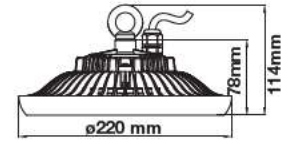

Sensor Compatible:	Yes
Voltage/Frequency:	AC:220-240V,50Hz
Luminous Flux:	4000lm
LED Type:	SMD
CRI:	>70
PF:	>0.9
Beam Angle:	90°
Body Type:	Die Cast Aluminium
IP Rating:	IP44
Dimension:	220x114mm
Box Qty:	8 Pcs

90° BEAM ANGLE

LUMINOUS INTENSITY DISTRIBUTION DIAGRAM