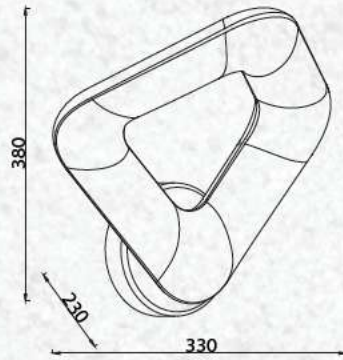

Wall Lamp-TRIAC Dimmable

20W VT-7331

SKU: 40091 - 3000K Warm White 3800157640572

Voltage/Frequency:	AC:220-240V
Luminous Flux:	1700lm
LED Type:	SMD
CRI:	>80
PF:	>0.9
Beam Angle:	120°
No. of LED:	100 pcs
Material:	PC + Iron
Unit GW:	0.187 kgs
Life Span:	30,000 Hours
Size:	330x380x230mm
Box Qty:	6Pcs