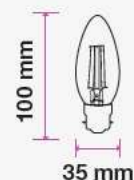

MODEL	WATTS	EQ.WATTS	LUMENS	BASE	SHAPE	BOX QTY.
VT-222	4w	40w	400	B22	Candle	192 pcs

SKU: 105 | 3000K WARM WHITE

BAYONET