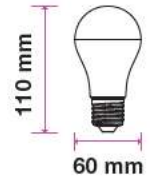

NEW

Thermoplastic Bulb

6.5W VT-2307

SKU: 2806 - 3000K WARM WHITE
SKU: 2807 - 4000K DAY WHITE
SKU: 2808 - 6400K WHITE

5 YEAR WARRANTY

SuperBRIGHT
160
LUMENS/W

EQ. WATTS: 75w
VOLTAGE/FREQUENCY: AC:220-240V, 50Hz
LUMINOUS FLUX: 1055lm
COMMERCIAL TYPE: A60

LED TYPE: SMD
CRI: > 80
PF: > 0.6
BASE: E27

BEAM ANGLE: 200°
BODY TYPE: Thermoplastic
DIMENSION: 60x110mm
BOX QTY: 100

NEW

Thermoplastic Bulb

9.5W VT-2310

SKU: 2809 - 3000K WARM WHITE
SKU: 2810 - 4000K DAY WHITE
SKU: 2811 - 6400K WHITE

5 YEAR WARRANTY

SuperBRIGHT
160
LUMENS/W

EQ. WATTS: 100w
VOLTAGE/FREQUENCY: AC:220-240V, 50Hz
LUMINOUS FLUX: 1521lm
COMMERCIAL TYPE: A60

LED TYPE: SMD
CRI: > 80
PF: > 0.6
BASE: E27

BEAM ANGLE: 200°
BODY TYPE: Thermoplastic
DIMENSION: 60x121mm
BOX QTY: 100

NEW

Thermoplastic Bulb

15W VT-2315

SKU: 2812 - 3000K WARM WHITE
SKU: 2813 - 4000K DAY WHITE
SKU: 2814 - 6400K WHITE

5 YEAR WARRANTY

SuperBRIGHT
160
LUMENS/W

EQ. WATTS: 150w
VOLTAGE/FREQUENCY: AC:220-240V, 50Hz
LUMINOUS FLUX: 2500lm
COMMERCIAL TYPE: A65

LED TYPE: SMD
CRI: > 80
PF: > 0.6
BASE: E27

BEAM ANGLE: 200°
BODY TYPE: Thermoplastic
DIMENSION: 65x134mm
BOX QTY: 100

NEW

Clear Filament Bulb

24W VT-2324

SKU: 2816 - 4000K DAY WHITE
SKU: 2817 - 6400K WHITE

5 YEAR WARRANTY

SuperBRIGHT
160
LUMENS/W

EQ. WATTS: 250w
VOLTAGE/FREQUENCY: AC:220-240V, 50Hz
LUMINOUS FLUX: 4000lm
COMMERCIAL TYPE: ED120

LED TYPE: Filament
CRI: > 80
PF: > 0.6
BASE: E27

BEAM ANGLE: 310°
BODY TYPE: Glass
DIMENSION: 120x300mm
BOX QTY: 20