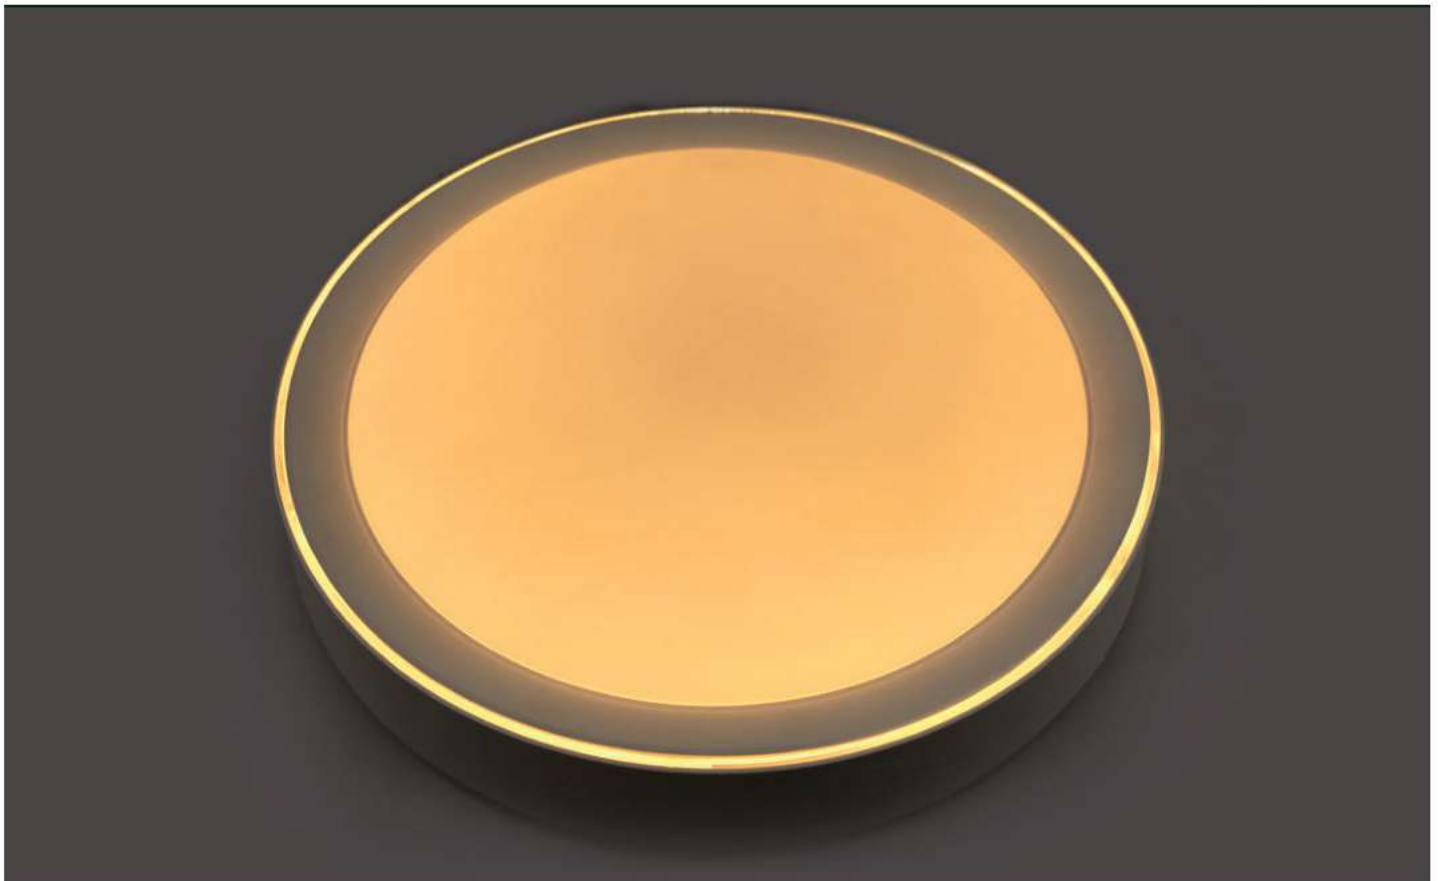

Domelight-Remote Control-CCT Changeable

40w VT-8402

SKU:1476-3IN1

3800157643573