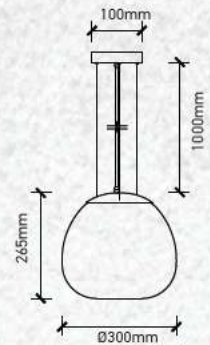

Designer Glass-Gun Grey

Model:	VT-7292
SKU:	3887
EAN:	3800157621052
Size:	Ø300x265x1000mm
Box Qty:	8Pcs
Material:	Glass