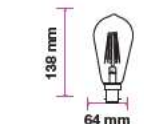

Amber Cover - Filament-ST64-B22

4W VT-2145

SKU: 7421 - 2200K Warm White 3800157633093

EQ. Watts:	30w
Voltage/Frequency:	AC:220-240V,50Hz
Luminous Flux:	350lm
Commercial Type:	ST64

LED Type:	Filament
CRI:	>80
PF:	>0.5
Base:	B22

Beam Angle:	300°
Body Type:	Glass
Dimension:	64x138mm
Box Qty:	100 Pcs