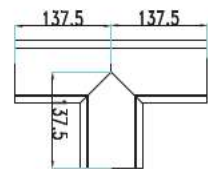

: SKU:398 | 4000K DAY WHITE

16W
VT-7-42-X