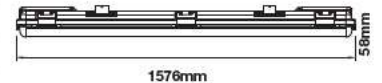

Voltage/Frequency:	AC:200-240V,50/60Hz
Luminous Flux:	2000lm
LED Type:	SMD
CRI:	>80

PF:	>0.5
Beam Angle:	120°
Body Type:	Plastic+ABS
On/Off:	>15,000

Life span:	20,000 Hours
Gross weight:	1.2 kg
Dimension:	1576x68x58mm
Box Qty:	16pcs