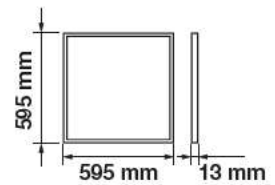

Emergency Pack:	Available
Voltage/Frequency:	AC:200-240V,50/60Hz
Luminous Flux:	3480lm
Beam Angle:	120°

LED Type:	SMD
CRI:	>80
PF:	>0.9
Shape:	Square

Body Type:	Aluminium+PMMA+PP
Dimension:	595x595x13mm
Box Qty:	6 Pcs