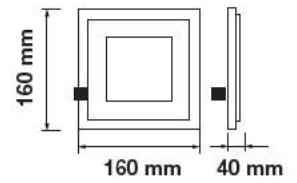

SKU: 4742 - 3000K Warm White 3800230622914
SKU: 6278 - 4000K Day White 3800157615761
SKU: 4741 - 6400K White 3800230622907

Cutting Size:
120x120mm

Emergency Pack:	Available
Voltage/Frequency:	AC:100-240V,50/60Hz
Luminous Flux:	840lm
Beam Angle:	120°