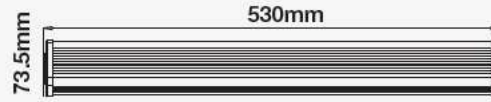

MODEL	WATTS	LUMENS	BEAM ANGLE	PF	CRI	LED	BODY	BOX QTY.
VT-9-112	100w	12000	120°	>0.9	>80	SMD	Aluminum	6 pcs

SKU: 891 | 4000K DAY WHITE
SKU: 892 | 6000K WHITE