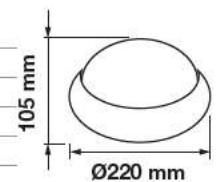

Beam Angle:	120°
Color of Fixture:	Black
Body Type:	Plastic CLAD Aluminium
Shape:	Round
Dimension:	Ø220x105mm
Box Qty:	10 Pcs

Dome Series - Round

12W VT-8015-W

SKU: 4998 - 3000K Warm White 3800157602549
SKU: 5050 - 4000K Day White 3800157603294