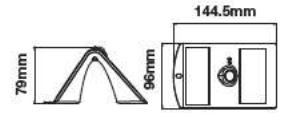

Battery:	3.7V Lithium Battery 1200mAh
Lumens:	220lm
No. of LED:	14pcs (Front 12pcs, Back 2 pcs)
Detecting Angle:	120°
Sensing Range:	2 - 6 mtrs

Charging Time:	6-7 hrs Sunlight Charging
IP Rating:	IP65
Material:	ABS+PC
Dimension:	144.5x96x79mm
Working Time:	Min 8 hrs and Max 24 hrs
Box Qty:	20Pcs