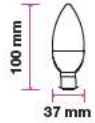

Bulbs-Candle-B22

5.5W VT-2196D

SKU: 7418 - 2700K Warm White 3800157633062

EQ. Watts:	40w
Voltage/Frequency:	AC:220-240V,50Hz
Luminous Flux:	470lm
Commercial Type:	Candle

LED Type:	SMD
CRI:	>80
PF:	>0.5
Base:	B22

Beam Angle:	200°
Body Type:	ThermoPlastic
Dimension:	37x100mm
Box Qty:	200 Pcs