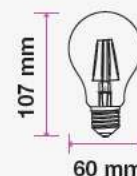

LED AMBER FILAMENT

A60

V-TAC's decorative Amber Filament Lamp range is devised with the latest technology to provide the warm look and feel of conventional filament bulbs.

- 20,000 hrs Lifespan
- 300° Beam Angle
- AC:220-240V,50Hz
- CRI: >80

3 YEAR
WARRANTY*

MODEL	WATTS	EQ.WATTS	LUMENS	BASE	SHAPE	BOX QTY.
VT-214	4w	30w	350	E27	A60	50 pcs

MODEL	WATTS	EQ.WATTS	LUMENS	BASE	SHAPE	BOX QTY.
VT-266	6w	55w	725	E27	A60	50 pcs

MODEL	WATTS	EQ.WATTS	LUMENS	BASE	SHAPE	BOX QTY.
VT-228	4w	35w	350	B22	A60	96 pcs

SKU:107 | 2200K WARM WHITE