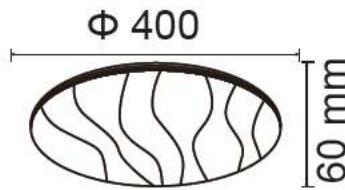

Sensor Compatible:	Yes
Voltage/Frequency:	AC:200-240V,50/60Hz
Luminous Flux:	3200lm
IP Rating:	IP20
CRI:	>80
PF:	>0.6

Beam Angle:	180°
Color of Fixture:	White
Body Type:	PC+Metal
Shape:	Round
Dimension:	D:400x60mm
Box Qty:	10 Pcs

DIMMABLE WITH REMOTE

CCT CHANGING With Remote Control