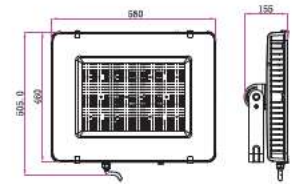

① METER WIRE

LUMINOUS INTENSITY DISTRIBUTION DIAGRAM

VT-505

SKU: 966 | 4000K DAY WHITE
 SKU: 967 | 6400K WHITE

WATTS	LUMENS	BOX QTY.
500w	60000	1 pcs

120
 Lumen/W

① METER WIRE

LUMINOUS INTENSITY DISTRIBUTION DIAGRAM