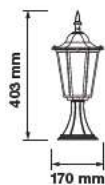

Stand Lamp
VT-753-W

SKU: 7075 3800157616287

Voltage:	AC:220-240V,50Hz
Max.Watts:	40W
IP Rating:	IP44
Holder:	E27
Color of Fixture:	Matt White
Body Type:	Aluminium+Glass
Size:	170x403mm
Box Qty:	10 Pcs