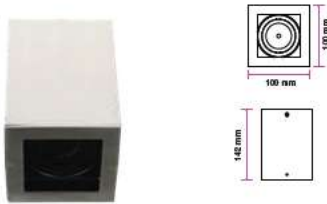

Fitting-Square-GU10

Model No	VT-797-SN
SKU:	3632
Base:	GU10
Material:	Die Cast Aluminium
Shape:	Square
Color of Fxture:	Satin Nickel
Dimension:	100x100x142mm
Cutting Size:	N/A
EAN:	3800157612098
Box Qty:	50 Pcs