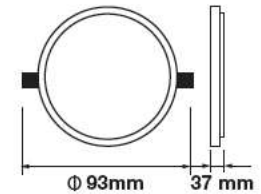

LED MINI PANELS

Round Edge Series

V-TAC's Round Edge Panel has an elegant, classic design that lights up all the way to the edges — giving a contemporary lighting effect that is ideal for residential, office, or commercial indoor areas. The quick connector feature lessens set-up time brought by complicated wirings. Built with the most stable drivers in the market, have low maintenance panels without the flashes and the flickers.

- Quick Connector
- SMD LED Type
- 30,000 hrs Lifespan
- 120° Beam Angle
- AC:220-240V,50Hz
- CRI: >80
- ABS+Plastic Body

5 YEAR
WARRANTY*

SKU: 626 | 3000K WARM WHITE
SKU: 628 | 6400K WHITE

MODEL	WATTS	LUMENS	BOX QTY.
VT-608RD	8w	800	100 pcs

Cutting Size: ø 72 mm

SKU: 621 | 4000K DAY WHITE
SKU: 622 | 6400K WHITE

MODEL	WATTS	LUMENS	BOX QTY.
VT-615RD	15w	1500	40 pcs