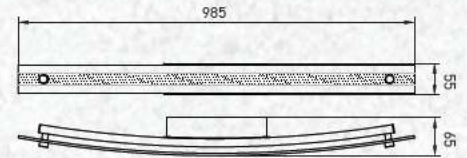

Designer Bend Glass-Surface Lamp

18w VT-7019 **Built In LED**

SKU: 3897 - 4000K Day white 3800157621151

Voltage/Frequency: AC:220-240V,50Hz

Luminous Flux: 1350lm

LED Type: SMD

CRI: >80

PF: >0.8

Beam Angle: 120°

No. of LED: 90 pcs

Material : Stainless Steel+Metal+Glass

Unit GW : 1.50 Kg

Life Span: 20,000 Hours

Size : 985x55x65mm

Box Qty: 6Pcs

Designer Bend Glass-Hanging Pendant

18w VT-7020 **Built In LED**

SKU: 3898 - 4000K Day white 3800157621168

Voltage/Frequency: AC:220-240V,50Hz

Luminous Flux: 1350lm

LED Type: SMD

CRI: >80

PF: >0.8

Beam Angle: 120°

No. of LED: 90 pcs

Material : Stainless Steel+Metal+Glass

Unit GW : 1.98 Kg

Life Span: 20,000 Hours

Size : 985x55x800mm

Box Qty: 6Pcs

Designer Bend Series - Surface Chrome

36w VT-7038 **Built In LED**

SKU: 3899 - 4000K Day white 3800157621175

Voltage/Frequency: AC:220-240V,50Hz

Luminous Flux: 2700lm

LED Type: SMD

CRI: >80

PF: >0.8

Beam Angle: 120°

No. of LED: 180 pcs

Material : Stainless Steel+Metal+Glass

Unit GW : 3.53 Kg

Life Span: 20,000 Hours

Size : 985x120x75mm

Box Qty: 6Pcs