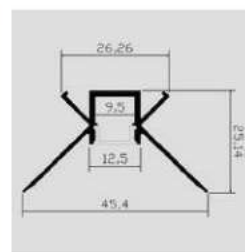

Aluminium Profiles-Milky-Set

Model No:	VT-8104
SKU:	3362
Dimension:	2000mm
Color of Fixture:	Milky
EAN:	3800157637022
Box Qty.	30 Pcs