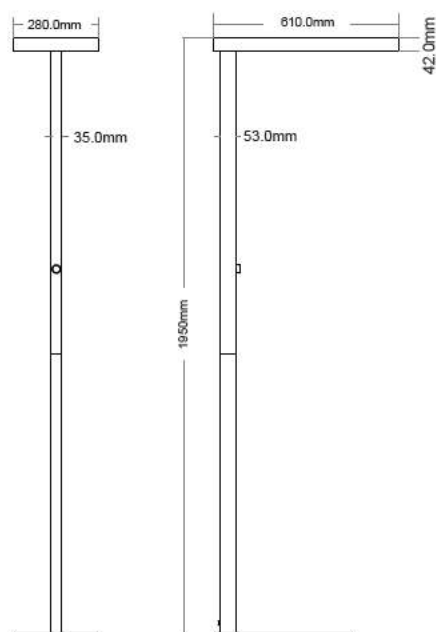

Floor Lamp-Knob Dimming-Square corner 80w

Silver VT-8600D-S

SKU: 8525 4000K Day White 3800157638142

White VT-8600D-W

SKU: 8526 4000K Day White 3800157638159

Voltage/Frequency: AC:100-240V,50/60Hz

Luminous Flux: UP:5200/Down:3600

CRI: >80

PF: >0.9

Beam Angle: 110°/90°

Color: Silver

Body Type: Aluminium Alloy+PC

Dimension: 280x35x1950mm

Box Qty: 1 Pc

KNOB
DIMMING

UP-DOWN
LIGHTS