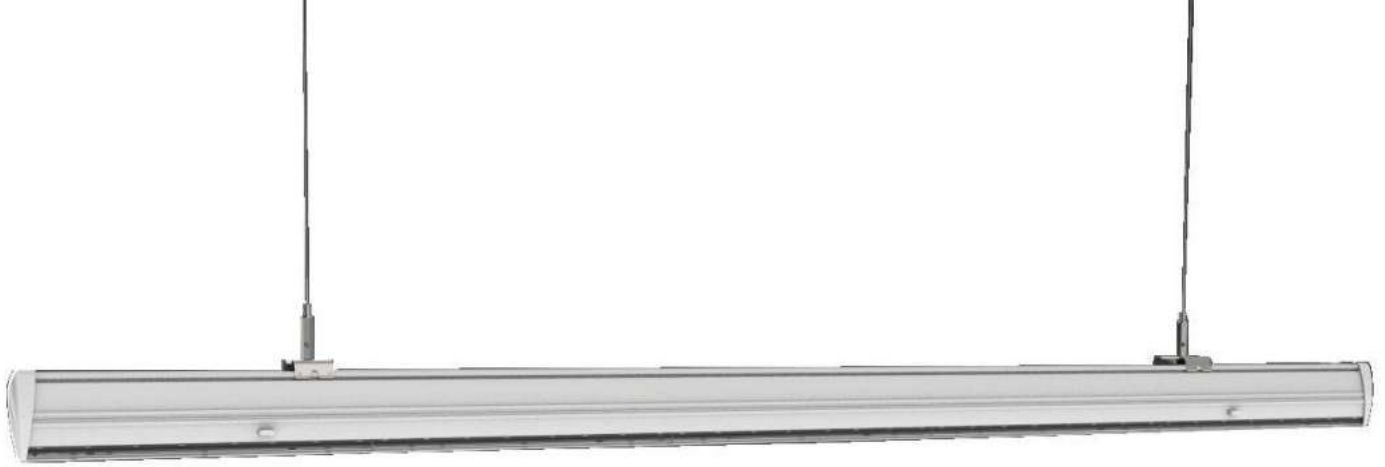

V-TAC PERFORMANCE
160
LUMENS/WATT

PRO series

MODEL	WATTS	CRI	LUMENS	PF	SIZE
VT-4551D	50w	>80	8000	>0.9	1500mm

LINEAR MASTER TRUNKING
SKU: 1360 | 4000K DAY WHITE

90° LENS

DIMMABLE

LINEAR MASTER TRUNKING
SKU: 1361 | 4000K DAY WHITE

120° LENS

DIMMABLE

LINEAR MASTER TRUNKING
SKU: 1362 | 4000K DAY WHITE

DOUBLE ASYMMETRIC
LENS

DIMMABLE