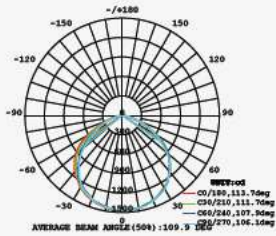

LUMINOUS INTENSITY DISTRIBUTION DIAGRAM