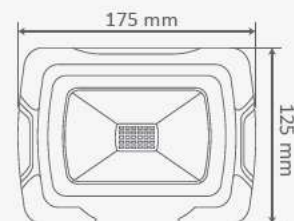

VT-20-R

SKU: 20039 | 4000K DAY WHITE
SKU:504 | 6400K WHITE

WATTS	LUMENS	BOX QTY.
20w	1400	20 pcs