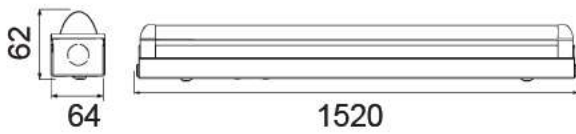

MODEL	WATTS	LUMENS	WEIGHT-KG	BOX QTY.
VT-8-80	80w	8600	2.07	10 pcs

SKU: 757 | 4000K DAY WHITE