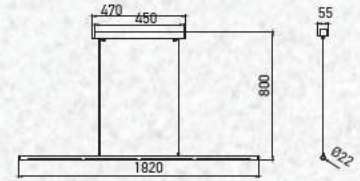

Designer Sleek Pendant-Chrome

36W VT-7036

Built In LED

SKU: 3892 - 4000K Day White

3800157621106

Voltage/Frequency: AC:220-240V,50Hz

Luminous Flux: 2700lm

LED Type: SMD

CRI: >80

PF: >0.8

Beam Angle: 120°

No. of LED: 180 pcs

Material: Stainless Steel+Metal+PMMA

Unit GW: 1.82 Kg

Life Span: 20,000 Hours

Size: 1820x55x800mm

Box Qty: 12Pcs

Designer Sleek Chrome Surface Lamp

36W VT-7037

Built In LED

SKU: 3893 - 4000K Day White

3800157621113

Voltage/Frequency: AC:220-240V,50Hz

Luminous Flux: 2700lm

LED Type: SMD

CRI: >80

PF: >0.8

Beam Angle: 120°

No. of LED: 180 pcs

Material: Stainless Steel+Metal+PMMA

Unit GW: 2.24 Kg

Life Span: 20,000 Hours

Size: 940x120x60mm

Box Qty: 6Pcs