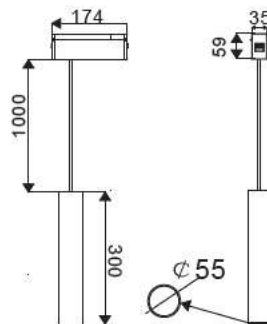

Magnetic Spotlight

15W VT-4215

SKU: 7966 - 3000K Warm White 3800157652841
SKU: 7967 - 4000K Day White 3800157652858

Voltage/Frequency:	DC:24V	Beam Angle:	36°
Luminous Flux:	900lm	Body Type:	Aluminium
LED Type:	COB	Life span:	30,000 Hours
CRI:	>90	Dimension:	166x100x55mm
Color of Fixture:	Black	Box Qty:	16 PCS

3 YEAR WARRANTY

UGR <19

Magnetic Pendant Light

15W VT-4315

SKU: 7968 - 3000K Warm White 3800157652865
SKU: 7969 - 4000K Day White 3800157652872

Voltage/Frequency:	DC:24V	Beam Angle:	36°
Luminous Flux:	1000lm	Body Type:	Aluminium
LED Type:	COB	Life span:	30,000 Hours
CRI:	>90	Dimension:	300x55mm
Color of Fixture:	Black	Box Qty:	12 PCS

3 YEAR WARRANTY

UGR <19