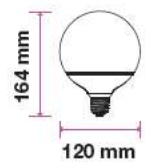

MODEL	WATTS	EQ.WATTS	LUMENS	BASE	SHAPE	BOX QTY.
VT-218	17w	100w	1521	E27	G120	20 pcs
SKU: 225 | 3000K WARM WHITE						
SKU: 226 | 4000K DAY WHITE						
SKU: 227 | 6400K WHITE