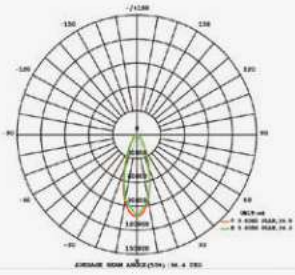

VT-500D

SKU: 490 | 5000K WHITE

WATTS	LUMENS	BEAM ANGLE	BOX QTY.
500w	67500	45°	1 pcs