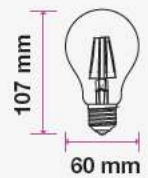

LED CLEAR FILAMENT

A60

V-TAC's decorative and efficient LED filament range also comes in an elegant, clear glass body for a classic vintage design in A60, candle, and globe shapes that can replace 35 to 60-watt traditional filament bulbs.

- 20,000 hrs Lifespan
- 300° Beam Angle
- AC:220-240V,50Hz
- CRI: >80

3 TO 5
YEAR
WARRANTY*

MODEL	WATTS	EQ.WATTS	LUMENS	BASE	SHAPE	BOX QTY.
VT-256	6w	60w	806	E27	A60	50 pcs

SKU: 287 | 2700K WARM WHITE

MODEL	WATTS	EQ.WATTS	LUMENS	BASE	SHAPE	BOX QTY.
VT-208	4w	40w	400	B22	A60	96 pcs

SKU: 106 | 3000K WARM WHITE