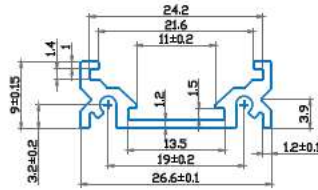

Aluminium Profile-Matt

Model No:	VT-7103-M
SKU:	9986
Dimension:	26.5x9x1000mm
Color of Fixture:	Matt
EAN:	3800230622174
Box Qty.	90 Pcs