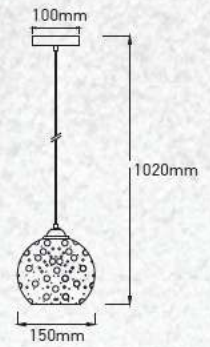

3D Glass-Black Canopy

Model:	VT-7152
SKU:	40111
EAN:	3800157640619
Size:	ø150x100x1020mm
Box Qty:	8Pcs
Material:	Glass