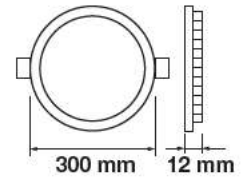

Emergency Pack:	Available
Voltage/Frequency:	AC:85-265V,50/60Hz
Luminous Flux:	2000lm
Beam Angle:	120°

LED Type:	SMD
CRI:	>80
PF:	>0.9
Shape:	Round

Body Type:	Aluminium
Dimension:	Ø300x12mm
Box Qty:	10 Pcs