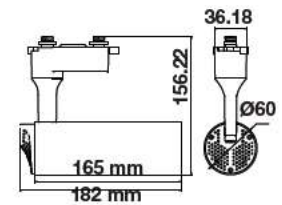

MODEL	WATTS	LUMENS	PF	CRI	BOX QTY.	BEAM ANGLE
VT-430	30w	2100	>0.9	>90	20 pcs	24°

SKU: 941 | 3000K WARM WHITE
SKU: 942 | 4000K DAY WHITE