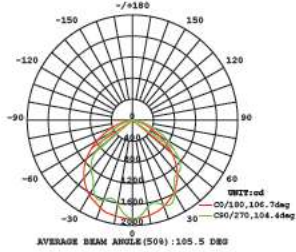

LUMINOUS INTENSITY DISTRIBUTION DIAGRAM

VT-51ST

SKU: 539 | 4000K DAY WHITE

SKU: 540 | 6400K WHITE

WATTS	LUMENS	BOX QTY.
50w	5000	4 pcs