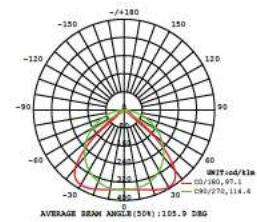

V-TAC PERFORMANCE
160
LUMENS/WATT

PRO series

MODEL	WATTS	CRI	LUMENS	PF	SIZE
VT-4551D	50w	>80	8000	>0.9	1500mm

LINEAR MASTER TRUNKING
SKU: 1360 | 4000K DAY WHITE

90° LENS

DIMMABLE