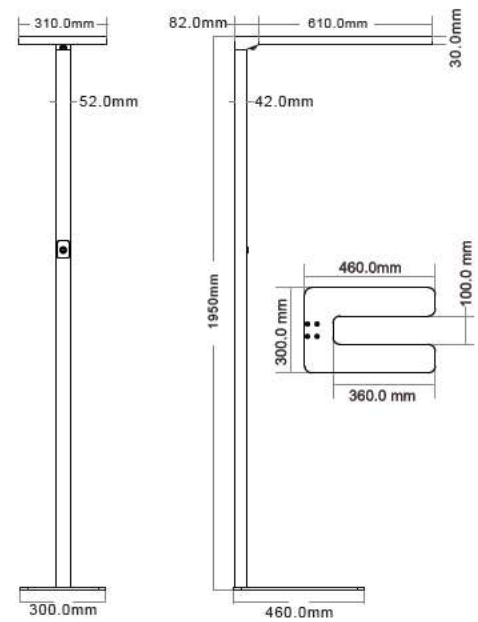

Floor Lamp-Touch Dimming

80w

Silver VT-8400D-S

SKU: 8521 4000K Day White 3800157638104

White VT-8400D-W

SKU: 8522 4000K Day White 3800157638111

Voltage/Frequency: AC:100-240V,50/60Hz

Luminous Flux: UP:4200/Down:3800

CRI: >80

PF: >0.9

Beam Angle: 110°

Color: Silver

Body Type: Aluminium Alloy+PC

Dimension: 310x52x1950mm

Box Qty: 1 Pc

UP-DOWN
LIGHTS