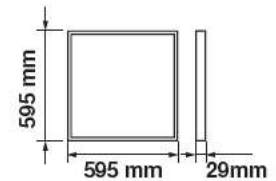

EASY TOGGLE SWITCH

3000K 4000K 6400K

EASY ACCESS FOR COLOR CHANGING WITH BUTTON

31 COLOR CHANGING

CCT Changing Panel
40W VT-6240

SKU: 6605 - 3IN1

3800157654852

Voltage/Frequency: AC:200-240V,50/60Hz
Luminous Flux: 3200lm
Beam Angle: 120°

LED Type: SMD
CRI: >80
PF: >0.9
Shape: Square

Body Type: FE+PP
Dimension: 595x595x29mm
Box Qty: 6 Pcs