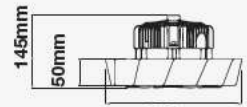

ø260mm

MODEL	WATTS	LUMENS	BEAM ANGLE	BOX QTY.
VT-9-105	100w	12000	90°	1 pcs

SKU: 583 | 4000K DAY WHITE
SKU: 584 | 6400K WHITE