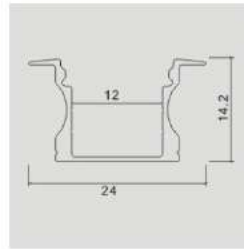

Aluminium Profiles-Milky

Model No:	VT-8107
SKU:	3351
Dimension:	2000x23x15.5mm
Color of Fixture:	Milky
EAN:	3800157636797
Box Qty.	120 Pcs