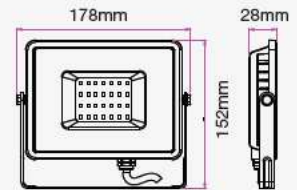

VT-30-G

- SKU: 454 | 3000K WARM WHITE
- SKU: 455 | 4000K DAY WHITE
- SKU: 456 | 6400K WHITE

WATTS	LUMENS	BOX QTY.
30w	2400	10 pcs