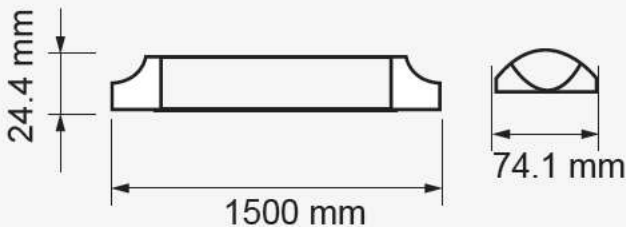

SuperBRIGHT
160
LUMENS/W