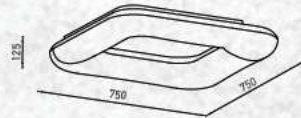

PF: >0.9

Beam Angle: 120°

No. of LED: 768 pcs

Material: PC

Unit GW: 10.50 kgs

Life Span: 30,000 Hours

Size: 750x750x125mm

Box Qty: 1Pcs