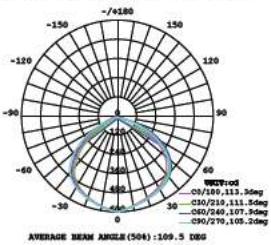

LUMINOUS INTENSITY DISTRIBUTION DIAGRAM