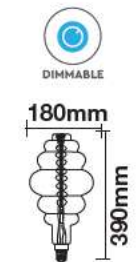

SpecialBulbs

Smoky Filament-S200-E27

8W VT-2188D

SKU: 7465 - 2000K Warm White 3800157637404

EQ. Watts:	30w
Voltage/Frequency:	AC:220-240V,50Hz
Luminous Flux:	350lm
Commercial Type:	S200

LED Type:	Filament
CRI:	>80
PF:	>0.5
Base:	E27

Beam Angle:	340°
Body Type:	Glass
Dimension:	180x390mm
Box Qty:	4 Pcs