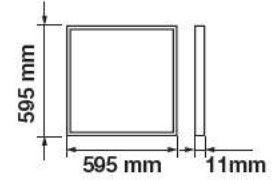

Emergency Pack:	NA
Voltage/Frequency:	AC:200-240V,50/60Hz
Luminous Flux:	4400lm
Beam Angle:	120°

LED Type:	SMD
CRI:	>80
PF:	>0.9
Shape:	Square

Body Type:	Aluminium+PMMA+PS
Dimension:	595x595x11mm
Box Qty:	6 Pcs