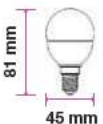

Bulbs-Candle-E27

5.5W VT-1821N

SKU: 43421 - 2700K Warm White 3800157624381
SKU: 43431 - 4000K Day White 3800157624398
SKU: 43441 - 6400K White 3800157624404

EQ. Watts:	40w
Voltage/Frequency:	AC:220-240V,50Hz
Luminous Flux:	470lm
Commercial Type:	Candle

LED Type:	SMD
CRI:	>80
PF:	>0.5
Base:	E27

Beam Angle:	200°
Body Type:	ThermoPlastic
Dimension:	37x100mm
Box Qty:	200 Pcs

Bulbs-Candle-B22

5.5W VT-2196D

SKU: 7418 - 2700K Warm White 3800157633062

EQ. Watts:	40w
Voltage/Frequency:	AC:220-240V,50Hz
Luminous Flux:	470lm
Commercial Type:	Candle

LED Type:	SMD
CRI:	>80
PF:	>0.5
Base:	B22

Beam Angle:	200°
Body Type:	ThermoPlastic
Dimension:	37x100mm
Box Qty:	200 Pcs

Bulbs-Candle-B22

6W VT-1965

SKU: 4440 - 2700K Warm White 3800157607667
SKU: 7346 - 6400K White 3800157627283

EQ. Watts:	40w
Voltage/Frequency:	AC:220-240V,50Hz
Luminous Flux:	470lm
Commercial Type:	Candle

LED Type:	SMD
CRI:	>80
PF:	>0.5
Base:	B22

Beam Angle:	200°
Body Type:	ThermoPlastic
Dimension:	37x102mm
Box Qty:	200 Pcs

Bulbs-P45-E14

4W VT-1819

SKU: 4123 - 2700K Warm White 3800230620996
SKU: 4174 - Day White 3800230621009
SKU: 4124 - 6400K White 3800230621016

EQ. Watts:	30w
Voltage/Frequency:	AC:220-240V,50Hz
Luminous Flux:	320lm
Commercial Type:	P45

LED Type:	SMD
CRI:	>80
PF:	>0.4
Base:	E14

Beam Angle:	180°
Body Type:	Thermoplastic
Dimension:	45x82mm
Box Qty:	200 Pcs

Bulbs-P45-E14

5.5W VT-1880N

SKU: 42501 - 2700K Warm White 3800157624367
SKU: 42511 - 4000K Day White 3800157626408
SKU: 42521 - 6400K White 3800157624374

EQ. Watts:	40w
Voltage/Frequency:	AC:220-240V,50Hz
Luminous Flux:	470lm
Commercial Type:	P45

LED Type:	SMD
CRI:	>80
PF:	>0.5
Base:	E14

Beam Angle:	180°
Body Type:	ThermoPlastic
Dimension:	45x81mm
Box Qty:	200 Pcs