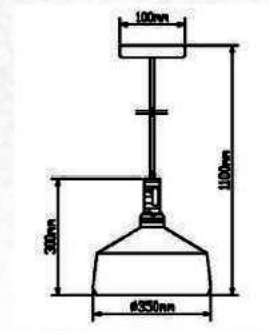

Model:	VT-7545-WH
SKU:	3765
EAN:	3800157611381
Size:	350x300x1100mm
Box Qty:	8Pcs
Material:	Iron+Wooden Top

Wooden Top Iron-Black