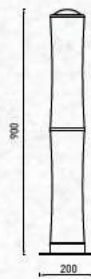

Floor Lamps

32W VT-7048

SKU: 3976 3000K Warm White 3800157636704

Voltage/Frequency:	AC:220-240V,50Hz
Luminous Flux:	2100lm
LED Type:	SMD
CRI:	>80
PF:	>0.9
Beam Angle:	120°
No. of LED:	200 pcs
Material :	PC
Unit GW :	5.60 kgs
Life Span:	30,000 Hours
Size :	200x900mm
Box Qty:	1Pcs