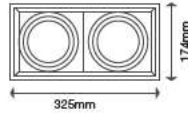

AR111-Accessories

Model No: VT-7222-B
SKU: 3582
Base: 2XAR111
Material: Aluminium
Color of Fixture: Black

Dimension: 325x174 mm
Cutting Size: 167x305mm.
EAN: 3800157607070
Box Qty: 12 Pcs