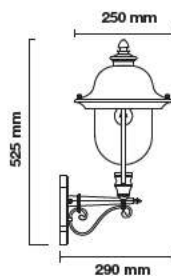

Wall Lamp
VT-853

SKU: 7532   3800157630085

Voltage:	AC:220-240V,50Hz
Max.Watts:	60W
IP Rating:	IP44
Holder:	E27
Color of Fixture:	Matt Black
Body Type:	Aluminium, Glass
Size:	290x250x525mm
Box Qty:	6 Pcs