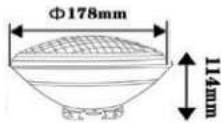

Commercial Type:	PAR56
Voltage/Frequency:	AC/DC:12V,50Hz
Luminous Flux:	800lm
Beam Angle:	120°
CRI:	>80
IP Rating:	IP68
Body Type:	Glass
Dimension:	178x114mm
Cutting Size:	NA
Box Qty:	12 Pcs