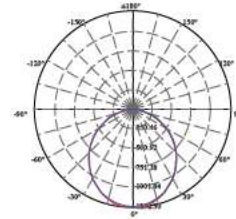

- 30,000 hrs Lifespan
- AC:200-240V,50/60Hz
- Linkable with connectors
- Aluminum Body

5 YEAR
WARRANTY*

WHITE VT-7-42-W

SKU:382 | 4000K DAY WHITE

WATTS	LUMENS	SIZE
40w	4000	1211x90x35mm

CO(Max):
 CO(C180):
 C90/C270:
 Field angle(10%Imax):CO/180Left:79.2 Right:79.2
 C90/270Left:79.5 Right:79.5
 Beam Angle(50%Imax):CO/180Left:54.1 Right:54.1
 C90/270Left:54.1 Right:54.1