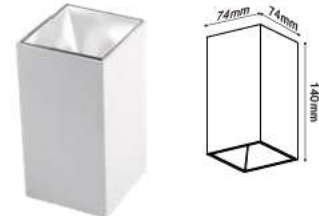

Fitting Square-GU10

Model No	VT-882-SW
SKU:	8583
Base:	GU10
Material:	Aluminium + PC
Shape:	Square
Color of Fixture:	White frame + White reflector
Dimension:	74x74x140mm
Cutting Size:	NA
EAN:	3800157651882
Box Qty:	50 Pcs