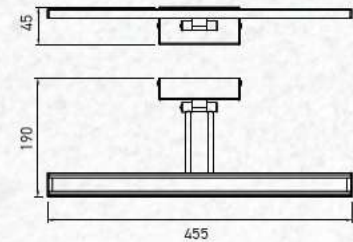

Mirror Light-Picture Chrome Wall Lamp

12W VT-7012 Built In LED

SKU: 3982 - 3000K Warm White 3800157637947
SKU: 3895 - 4000K Day White 3800157621137

Voltage/Frequency:	AC:220-240V,50Hz
Luminous Flux:	900lm
LED Type:	SMD
CRI:	>80
PF:	>0.5
Beam Angle:	120°

No. of LED:	60 pcs
Material :	Metal+PMMA
Unit GW :	0.82 Kg
Life Span:	20,000 Hours
Size :	640x55x185mm
Box Qty:	12Pcs