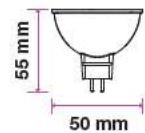

MODEL	WATTS	EQ.WATTS	LUMENS	BASE	BOX QTY.
VT-257	6.5w	55w	450	GU5.3	200 pcs
SKU: 204 | 3000K WARM WHITE					
SKU: 205 | 4000K DAY WHITE					
SKU: 206 | 6400K WHITE