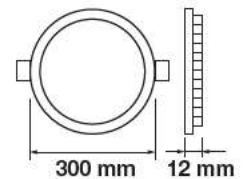

Emergency Pack:	Available
Voltage/Frequency:	AC:85-265V,50/60Hz
Luminous Flux:	2400lm
Beam Angle:	120°

LED Type:	SMD
CRI:	>80
PF:	>0.9
Shape:	Round

Body Type:	Aluminium
Dimension:	Ø300x12mm
Box Qty:	10 Pcs