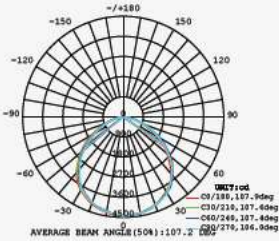

LUMINOUS INTENSITY DISTRIBUTION DIAGRAM