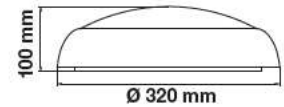

MODEL	WATTS	LUMENS	BOX QTY.	SKU: 801 | 4000K DAY WHITE SKU: 802 | 6400K WHITE
VT-15	15w	1400	10 pcs