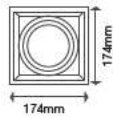

EQ. Watts: 60w
Voltage/Frequency: AC:200-240V,50Hz
Luminous Flux: 900lm
LED Type: COB

CRI: >80
PF: >0.9
Base: GU10
Beam Angle: 40°

Body Type: Plastic Clad Aluminium
Dimension: Ø111x86mm
Box Qty: 60 Pcs

AR111-Accessories

Model No: VT-7221-W
SKU: 3575
Base: 1XAR111
Material: Aluminium
Color of Fixture: White

Dimension: 174x174 mm
Cutting Size: 163x163mm
EAN: 3800157604765
Box Qty: 24 Pcs