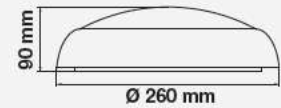

2D Bulkhead with Sensor

This range of LED bulkheads are recommended for purposes of increasing security in garages, walkways, and parking areas. With competitive detection range and dimmable functions, these bulkheads exhibit exceptional performance in outdoor security lighting.

- AC:200-240V,50/60Hz
- 120° / 360° Detection Angle
- 3m, 5m, 8m, 10m (optional) Detection Distance
- Max D10Mx4M Detection Range
- 10S, 1min, 5min, 10min customized Hold Time
- Day, 10Lux, 30Lux, 50Lux optional Day light Sensor
- Yes, 0, 10%, 20%, 30% optional Dimmable Function
- 0.5~3m/s Detection Motion Speed
- PC Body type
- >3 hrs Emergency Operation time
- SMD LED Type
- 30,000 hrs Lifespan

5 YEAR
WARRANTY*

MODEL	WATTS	LUMENS	BOX QTY.	SKU: 818 | 4000K DAY WHITE
VT-09	8w	720	10 pcs	

MODEL	WATTS	LUMENS	BOX QTY.	SKU: 803 | 3000K WARM WHITE SKU: 804 | 4000K DAY WHITE SKU: 805 | 6400K WHITE
VT-16	15w	1400	10 pcs	

MODEL	WATTS	LUMENS	BOX QTY.	SKU:819 | 4000K DAY WHITE
VT-22	15w	1450l	10 pcs	

VANDAL-PROOF