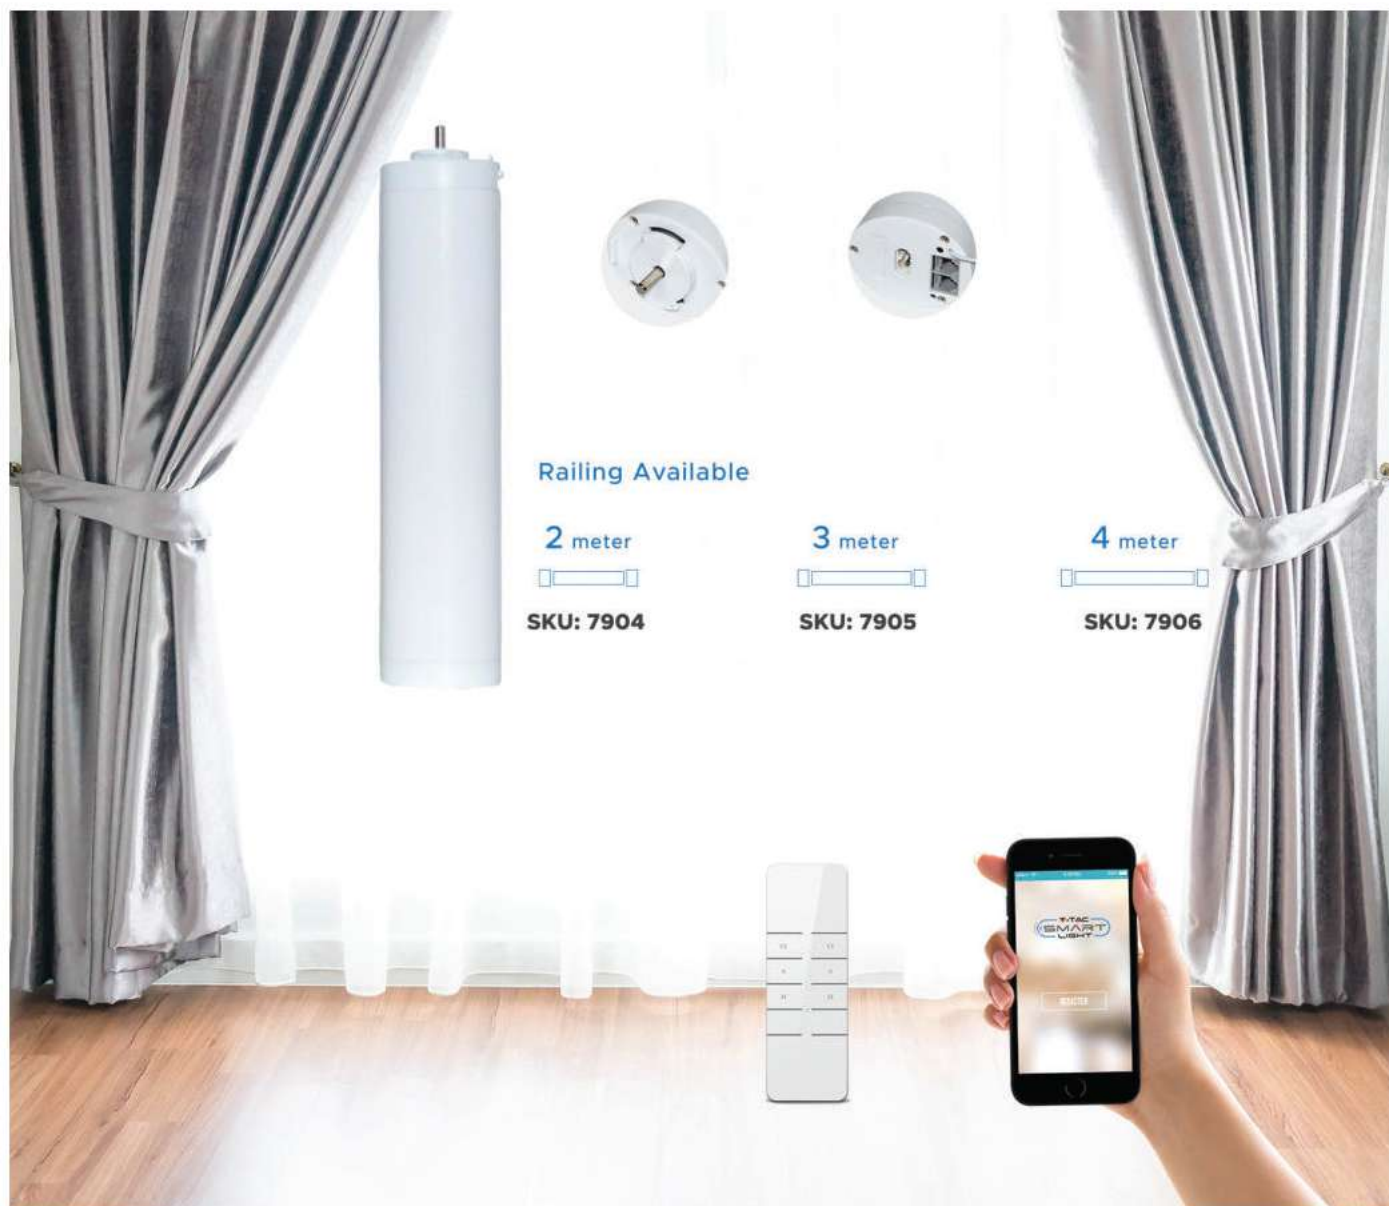

Railing Available

2 meter

SKU: 7904

3 meter

SKU: 7905

4 meter

SKU: 7906

- Input: AC100-240V, 50/60 Hz
- Rated current: 2A
- Rated torque: 1.5N.m-2Nm
- Rated speed: 116rpm
- Working time: 53 50% (No heat protection)
- Degree of protection: IP41
- Receiving frequency: 433.92MHz, 75KHz
- Receive bandwidth: 150KHz
- Receive modulation: OOK/ASK
- Sensitivity: -107dBm
- Receiving channel: 10

- Quiet, DC motor
- Full automatic setting of the limits
- V-TAC app control
- Works with Amazon Alexa, Google Assistant, IFTTT
- Overload shutdown
- Operating the curtain manually in case of power failure
- Touch control function can be switched on and off.
- Remote control
- Dry contact function

Super Quiet

Smooth Running

WIFI RF Curtain Motor

VT-5666

SKU: 7903 EAN: 3800157651530

Box Qty: 20 pcs

works with
amazon alexa

works with the
Google Assistant