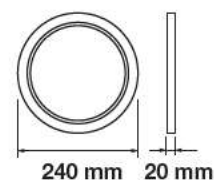

SG Series-Round

22W VT-2200 RD

SKU: 4833 - 6400K White 3800230622662

Cutting Size:

Ø220mm

Emergency Pack:	Available
Voltage/Frequency:	AC:85-265V,50/60Hz
Luminous Flux:	2200lm
Beam Angle:	120°

LED Type:	SMD
CRI:	>80
PF:	>0.9
Shape:	Round

Body Type:	Aluminium(PKW)
Dimension:	Ø240x20mm
Box Qty:	20 Pcs

LED TRIMLESS PANELS

Trimless Panel-Round

8W VT-888RD

SKU: 4931 - 3000K Warm White 3800157606479
SKU: 4932 - 4000K Day White 3800157606486
SKU: 4933 - 6400K White 3800157606493

Cutting Size:

Ø75mm

Emergency Pack:	Available
Voltage/Frequency:	AC:85-265V,50/60Hz
Luminous Flux:	800lm
Beam Angle:	120°

LED Type:	SMD
CRI:	>80
PF:	>0.9
Shape:	Round

Body Type:	Aluminium
Dimension:	Ø90x8mm
Box Qty:	100 Pcs

Trimless Panel-Round

15W VT-1515RD

SKU: 4934 - 3000K Warm White 3800157606509
SKU: 4935 - 4000K Day White 3800157606516
SKU: 4936 - 6400K White 3800157606523

Cutting Size:

Ø130mm

Emergency Pack:	Available
Voltage/Frequency:	AC:85-265V,50/60Hz
Luminous Flux:	1500lm
Beam Angle:	120°

LED Type:	SMD
CRI:	>80
PF:	>0.9
Shape:	Round

Body Type:	Aluminium
Dimension:	Ø146x8mm
Box Qty:	40 Pcs

Trimless Panel-Round

22W VT-2222RD

SKU: 4937 - 3000K Warm White 3800157606530
SKU: 4938 - 4000K Day White 3800157606547
SKU: 4939 - 6400K White 3800157606554

Cutting Size:

Ø155mm

Emergency Pack:	Available
Voltage/Frequency:	AC:85-265V,50/60Hz
Luminous Flux:	2200lm
Beam Angle:	120°

LED Type:	SMD
CRI:	>80
PF:	>0.9
Shape:	Round

Body Type:	Aluminium
Dimension:	Ø170x8mm
Box Qty:	40 Pcs