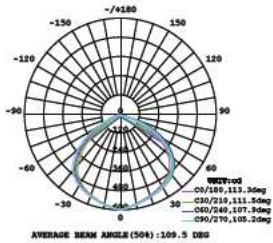

LUMINOUS INTENSITY DISTRIBUTION DIAGRAM