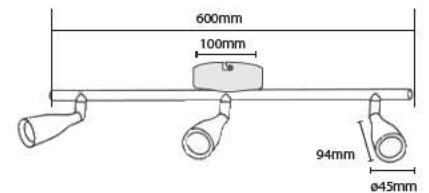

Tripple Head
13.5W VT-813-W

SKU: 8270 - 3000K Warm White 3800157627207
SKU: 8272 - 4000K Day White 3800157627221

Sensor Compatible:	Yes
Voltage/Frequency:	AC:220-240V,50/60Hz
Luminous Flux:	1080lm
IP Rating:	IP20
CRI:	>80

PF:	>0.5
Beam Angle:	100°
Body Type:	Plastic+Metal
Dimension:	600x100x94mm
Box Qty:	12 Pcs