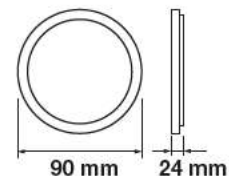

Body Type:	Aluminium
Dimension:	Ø90x24mm
Box Qty:	40 Pcs