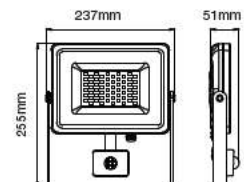

VT-50-S-B

SKU: 469 | 3000K WARM WHITE
SKU: 470 | 4000K DAY WHITE
SKU: 471 | 6400K WHITE

WATTS	LUMENS	BOX QTY.
50w	4000	10 pcs