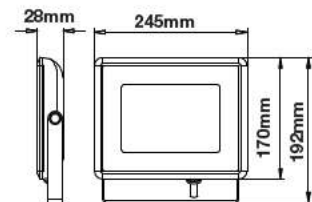

Floodlight-Remote Control-RGB

50W VT-4952

SKU: 5996 - RGB

3800157655071

Sensor Compatible:	Yes
Voltage/Frequency:	AC:200-240V
Color of Fixture:	Black

PF:	>0.9
IP Rating:	IP65
Beam Angle:	110°

Body Type:	Aluminium
Dimension:	245x192x28mm
Box Qty:	10Pcs