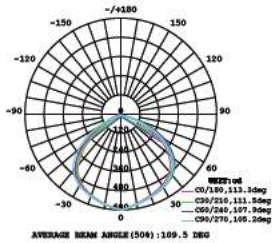

LUMINOUS INTENSITY DISTRIBUTION DIAGRAM