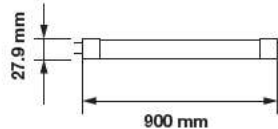

3 YEAR WARRANTY

Dummy Starter Included

EQ. Watts:	25w
Voltage/Frequency:	AC:220-240V,50Hz
Luminous Flux:	1200lm
LED Type:	SMD
CRI:	>80

PF:	>0.5
Beam Angle:	160°
Body Type:	Nano Plastic
Holder:	G13
Instant start :	0-100% in < 1s