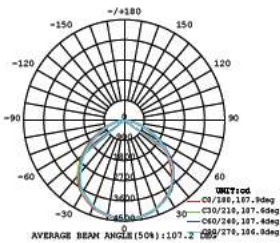

LUMINOUS INTENSITY DISTRIBUTION DIAGRAM