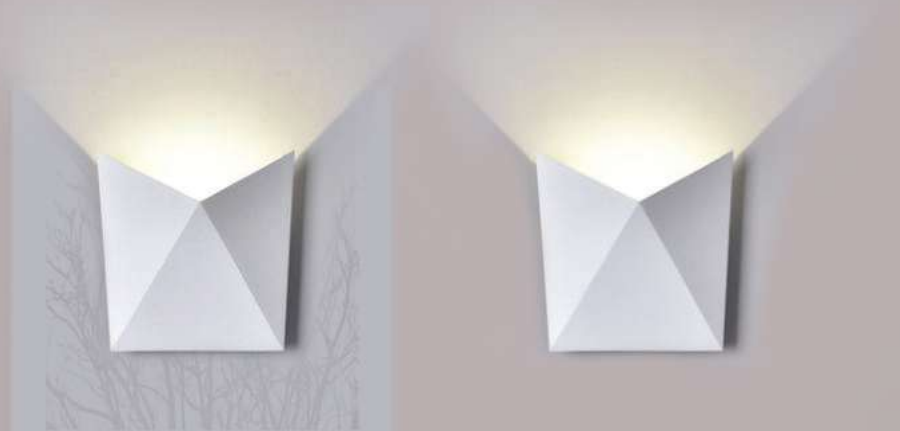

LED Wall Lights

Presenting our modern LED wall lights, the perfect replacement for traditional wall lamps. A classy combination of energy efficiency and design. Applied indoors or outdoors, style up your bedroom, hall or pathways with the soft light illuminated from these wall lamps.

Product Features

- Modern wall lights available in sleek and stylish designs.
- Adjustable beam angle.
- Available in black, grey & white colors
- Easy installation
- Perfect for halls, pathways, bedroom, kitchen & terrace

Applications

Suitable for residential lighting, hotels, restaurants, resorts, residential lighting and similar environment