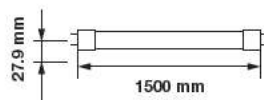

MODEL	WATTS	EQ.WATTS	LUMENS	WEIGHT-KG	BOX QTY.
VT-152	22w	75w	3000	0.2572	25 pcs

SKU: 799 | 3000K WARM WHITE
SKU: 674 | 4000K DAY WHITE
SKU: 675 | 6400K WHITE