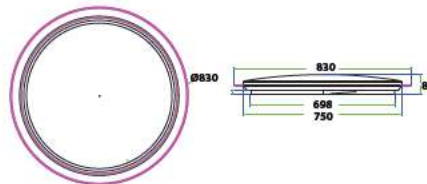

Sensor Compatible:	Yes
Voltage/Frequency:	AC:175-265V,50/60Hz
Luminous Flux:	5600lm
IP Rating:	IP20
CRI:	>80
PF:	>0.9

Beam Angle:	120°
Color of Fixture:	White
Body Type:	Plastic+Metal
Shape:	Round
Dimension:	Ø830x85mm
Box Qty:	2 Pcs

DIMMABLE
WITH REMOTE

CCT CHANGING
With Remote Control