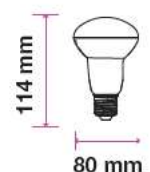

MODEL	WATTS	EQ.WATTS	LUMENS	BASE	SHAPE	BOX QTY.
VT-280	10w	75w	800	E27	R80	200 pcs
SKU: 135 | 3000K WARM WHITE						
SKU: 136 | 4000K DAY WHITE						
SKU: 137 | 6400K WHITE