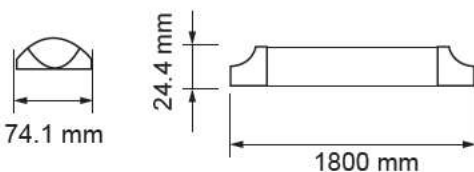

MODEL	WATTS	LUMENS	WEIGHT-KG	BOX QTY.
VT-8-20	20w	2400	0.42	10 pcs

SKU: 662 | 3000K WARM WHITE
SKU: 663 | 4000K DAY WHITE
SKU: 664 | 6400K WHITE

MODEL	WATTS	LUMENS	WEIGHT-KG	BOX QTY.
VT-8-40	40w	4800	0.84	10 pcs

SKU: 665 | 3000K WARM WHITE
SKU: 666 | 4000K DAY WHITE
SKU: 667 | 6400K WHITE

MODEL	WATTS	LUMENS	WEIGHT-KG	BOX QTY.
VT-8-50	50w	6000	1.00	10 pcs

SKU: 668 | 4000K DAY WHITE
SKU: 669 | 6400K WHITE

MODEL	WATTS	LUMENS	WEIGHT-KG	BOX QTY.
VT-9-60	60w	7200	1.20	10 pcs

SKU: 670 | 4000K DAY WHITE
SKU: 671 | 6400K WHITE