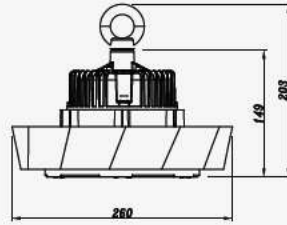

MODEL	WATTS	LUMENS	BEAM ANGLE	BOX QTY.
VT-9-113	100w	16000	120°	1 pcs

SKU: 20024 | 4000K DAY WHITE
SKU: 20025 | 6400K WHITE