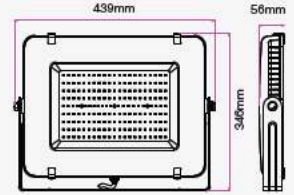

VT-200-W

SKU: 420 | 4000K DAY WHITE
SKU: 421 | 6400K WHITE

WATTS	LUMENS	BOX QTY.
200w	16000	2 pcs