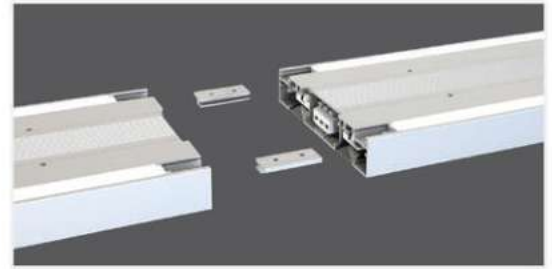

BOX QTY.

8 pcs

LED LINEAR LIGHTS

1-10V
DIMMABLE

LINEAR HANGING LIGHTS

This modern range of suspended linear lights has up & down illumination for a more evenly distributed light that creates a subtle ambient yet sufficient lighting for any commercial lighting. Linear up & down lights are offered in two colors variants Silver and White.