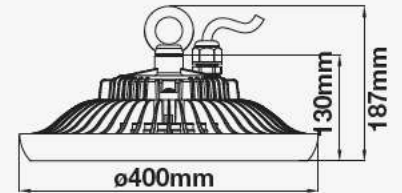

MODEL	WATTS	LUMENS	BEAM ANGLE	BOX QTY.
VT-9-200	200w	24000	120°	1 pcs

SKU: 580 | 4000K DAY WHITE
SKU: 581 | 6400K WHITE