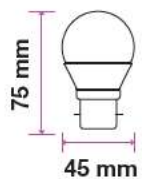

MODEL	WATTS	EQ.WATTS	LUMENS	BASE	SHAPE	BOX QTY.
VT-221	5.5w	40w	470	B22	G45	192 pcs

SKU: 104 | 3000K WARM WHITE