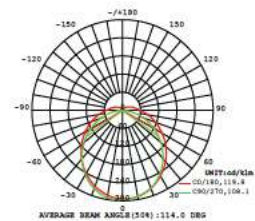

LINEAR FOLLOW TRUNKING
SKU: 1364 | 4000K DAY WHITE