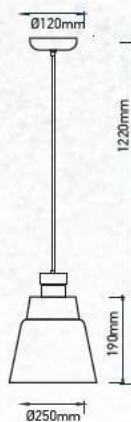

Pendant Light-Gold Lamp Shade

7W VT-7444-G **Built In LED**

SKU: 3936 - 3000K Warm White 3800157628976
SKU: 3930 - 4000K Day White 3800157626583

Voltage/Frequency:	AC:220-240V,50Hz
Luminous Flux:	400lm
LED Type:	SMD
CRI:	>80
PF:	>0.5
Beam Angle:	120°
No. of LED:	14 pcs
Material :	Metal Finish
Unit GW :	1.9 Kg
Life Span:	30,000 Hours
Size :	Ø250xH190mm
Box Qty:	8Pcs