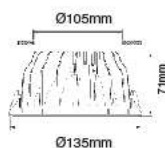

Sensor Compatible:	Yes
Voltage/Frequency:	AC:220-240V,50Hz
Luminous Flux:	730lm
LED Type:	COB
CRI:	>80
PF:	>0.5

Beam Angle:	120°
Body Type:	PKW
Color of Fixture:	PKW
Shape:	Round
Dimension:	Ø135x71mm
Cutting Size:	Ø105mm
Box Qty:	27 Pcs