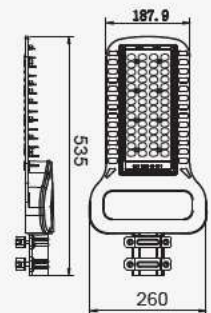

VT-104ST

SKU: 960 | 4000K DAY WHITE
SKU: 961 | 6400K WHITE

WATTS	LUMENS	BOX QTY.
100w	12000	2 pcs