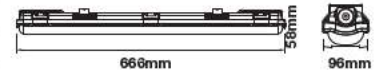

Voltage/Frequency:	AC:200-240V,50/60Hz
Luminous Flux:	1700lm
LED Type:	SMD
CRI:	>80

PF:	>0.5
Beam Angle:	120°
Body Type:	Plastic+ABS
On/Off:	>15,000

Life span:	20,000 Hours
Gross weight:	1 kg
Dimension:	666x96x58mm
Box Qty:	12pcs