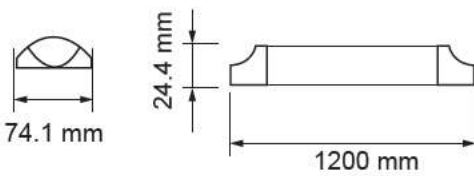

MODEL	WATTS	LUMENS	WEIGHT-KG	BOX QTY.
VT-8-50	50w	6000	1.00	10 pcs

SKU: 668 | 4000K DAY WHITE
SKU: 669 | 6400K WHITE