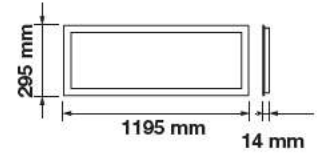

Emergency Pack:	Available
Voltage/Frequency:	AC:200-240V,50/60Hz
Luminous Flux:	3480lm
Beam Angle:	120°

LED Type:	SMD
CRI:	>80
PF:	>0.9
Shape:	Rectangle

Body Type:	Aluminium+PMMA+PS
Dimension:	1195x295x14mm
Box Qty:	6 Pcs