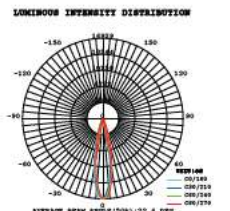

SKU: 1255 - 3000K Warm White 3800157607551
SKU: 1256 - 4500K Day White 3800157607568
SKU: 1257 - 6000K White 3800157607575

Sensor Compatible:	Yes	Beam Angle:	24°
Voltage/Frequency:	AC:220-240V,50/60Hz	Color of Fixture:	White
Luminous Flux:	3500lm	Body Type:	Aluminium
LED Type:	COB	Life span:	20,000 Hours
CRI:	>80	Dimension:	92x165x192mm
PF:	>0.9	Box Qty:	20 Pcs