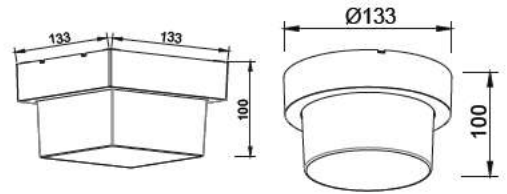

Sensor Compatible:	Yes
Voltage/Frequency:	AC:220-240V,50/60Hz
Luminous Flux:	550lm
IP Rating:	IP65
CRI:	>80

PF:	>0.6
Beam Angle:	128°
Body Type:	PC
Dimension:	133x133mx67m
Box Qty:	20 Pcs

LED Wall Lights
12W VT-828-RD