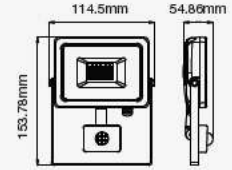

VT-10-S-W

SKU: 433 | 3000K WARM WHITE
SKU: 434 | 4000K DAY WHITE
SKU: 435 | 6400K WHITE

WATTS	LUMENS	BOX QTY.
10w	800	20 pcs