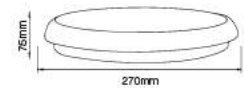

Slim Domelight with Emergency Backup

- AC:220-240V,50/60Hz
- 110° Beam Angle
- SMD LED chip type
- Body Material - PC
- 30,000 Life Hours
- CRI >80
- IP Rating IP65
- > 3 Hours emergency operation time
- Battery type -Ni-Cd 9.6V,1.0Ah
- Battery Charging Current - 60mA
- Battery Discharge Current - 200mA

3 YEAR
WARRANTY*

Emergency Battery Backup

MODEL	WATTS	LUMENS	BOX QTY.	SKU: 822 | 4000K DAY WHITE
VT-12SE	14w	1440	10 pcs