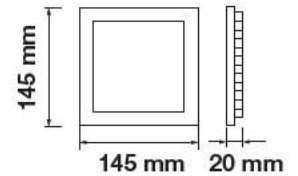

LED Type:	SMD
CRI:	>80
PF:	>0.9
Shape:	Square

Body Type:	Aluminium
Dimension:	300x300x12mm
Box Qty:	10 Pcs

SG Series-Square

8W VT-800 SQ

SKU: 4818 - 6400K White 3800230622563

Cutting Size:
125x125mm

Emergency Pack:	Available
Voltage/Frequency:	AC:85-265V,50/60Hz
Luminous Flux:	800lm
Beam Angle:	120°