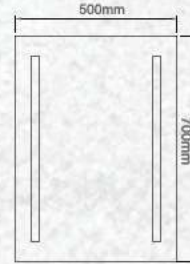

NEW

Mirror Lights

30W VT-8700

SKU: 40451 - 6400K White 3800157654999

Voltage/Frequency:	AC:200-240V,50/60Hz
Luminous Flux:	750lm
CRI:	>80
Beam Angle:	120°
Material :	Iron
Unit GW :	9.2 Kg
IP Rating:	IP44
Size :	700x500x35mm
Box Qty:	1Pcs