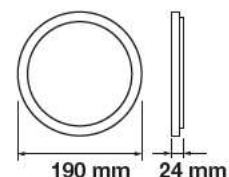

Body Type:	Aluminium
Dimension:	Ø190x24mm
Box Qty:	20 Pcs