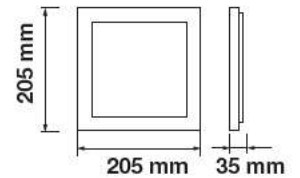

Body Type: Aluminium
Dimension: 205x205x35mm
Box Qty: 20 Pcs