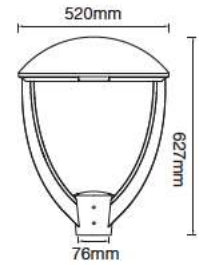

Garden Light

VT-105

SKU: 783 | 4000K DAY WHITE

WATTS	LUMENS	WEIGHT	BOX QTY.
100w	13000	13.28	1 pcs

130
Lumen/W