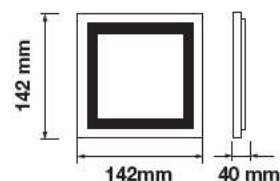

Body Type:	Aluminium
Dimension:	142x142x40mm
Box Qty:	20 Pcs