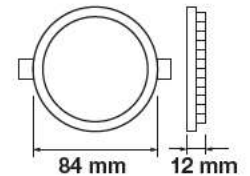

Emergency Pack: Available
Voltage/Frequency: AC:85-265V,50/60Hz
Luminous Flux: 210lm
Beam Angle: 120°

LED Type: SMD
CRI: >80
PF: >0.5
Shape: Round

Body Type: Aluminium
Dimension: Ø84x12mm
Box Qty: 40 Pcs