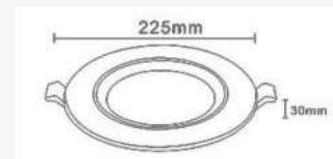

SKU: 845 | 3000K WARM WHITE
 SKU: 846 | 4000K DAY WHITE
 SKU: 832 | 6400K WHITE

Cutting Size: ø195 mm

5 YEAR
WARRANTY*

Fire Rated Downlight

Our new Fire-Rated Spotlight Fittings are available in Chrome, Nickel, and White finish. With 3000K, 4000K and 6400K CCT options, built with Aluminium alloy and iron. Efficient replacement for traditional downlight fittings.