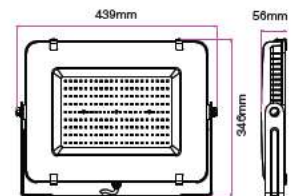

VT-206-G

SKU: 789 | 4000K DAY WHITE
SKU: 790 | 6400K WHITE

120
Lumen/W

WATTS	LUMENS	BOX QTY.
200w	24000	2 pcs

① METER WIRE