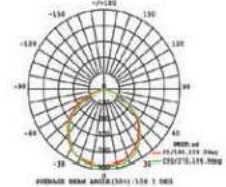

E Series-White Body
10w VT-4011W

SKU: 5943 - 3000K Warm White 3800157625364
SKU: 5944 - 4000K Day White 3800157625371
SKU: 5945 - 6500K White 3800157625388

Sensor Compatible:	Yes
Voltage/Frequency:	AC:220-240V,50Hz
Luminous Flux:	850lm
Color of Fixture:	White
CRI:	>70
PF:	>0.9
IP Rating:	IP65
Beam Angle:	110°
Body Type:	Aluminium
Dimension:	110x112x22mm
Box Qty:	40 Pcs