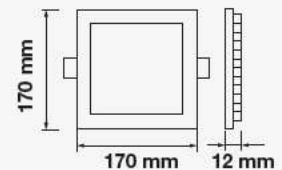

Cutting Size: 160x160mm

SKU: 715 | 3000K WARM WHITE
SKU: 716 | 4000K DAY WHITE
SKU: 717 | 6400K WHITE

MODEL	WATTS	LUMENS	BOX QTY.
VT-618SQ	18w	1500	20 pcs