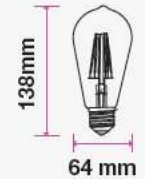

MODEL	WATTS	EQ.WATTS	LUMENS	BASE	SHAPE	BOX QTY.
VT-276	6w	55w	725	E27	ST64	50 pcs

SKU: 290 | 2200K WARM WHITE