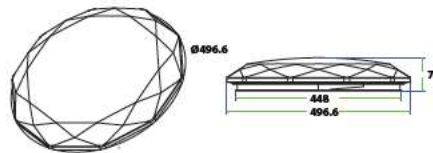

Sensor Compatible:	Yes	Beam Angle:	120°
Voltage/Frequency:	AC:175-265V,50/60Hz	Color of Fixture:	White
Luminous Flux:	4200lm	Body Type:	Plastic+Metal
IP Rating:	IP20	Shape:	Diamond Cover
CRI:	>80	Dimension:	Ø496.6x70mm
PF:	>0.9	Box Qty:	5 Pcs

CCT CHANGING
With Remote Control