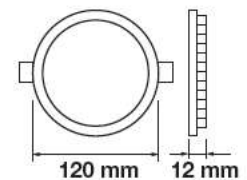

LED MINI PANELS

Round Premium Series Panel

V-TAC's efficient & trendy Premium Series Mini Panels are now upgraded with premium-quality Samsung LED chips for an even better lighting output and performance. Built with the most stable drivers in the market, have low maintenance panels without the flashes and the flickers. These square, slim & modern panels are ideal for residential, office, or commercial indoor lighting.

- SMD LED Type
- 30,000 hrs Lifespan
- 120° Beam Angle
- AC:85-265V,50/60Hz
- CRI: >80
- Aluminium Body

5 YEAR WARRANTY*

SKU: 706 | 3000K WARM WHITE
SKU: 707 | 4000K DAY WHITE
SKU: 708 | 6400K WHITE

MODEL	WATTS	LUMENS	BOX QTY.
VT-606RD	6w	420	40 pcs

Cutting Size: ø110mm

SKU: 712 | 3000K WARM WHITE
SKU: 713 | 4000K DAY WHITE
SKU: 714 | 6400K WHITE

MODEL	WATTS	LUMENS	BOX QTY.
VT-612RD	12w	1000	20 pcs