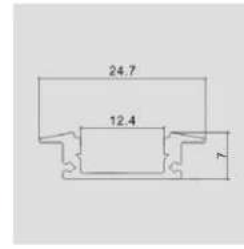

Aluminium Profiles-Milky

Model No:	VT-8106
SKU:	3350
Dimension:	2000x24.7x7mm
Color of Fixture:	Milky
EAN:	3800157636780

Aluminium Profiles-White Housing

Model No:	VT-8106-W
SKU:	3368
Dimension:	2000x24.7x7mm
Color of Fixture:	White
EAN:	3800157640183

Box Qty. 180 Pcs