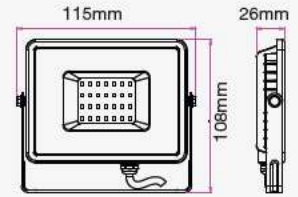

VT-10-W

- SKU: 427 | 3000K WARM WHITE
- SKU: 428 | 4000K DAY WHITE
- SKU: 429 | 6400K WHITE

WATTS	LUMENS	BOX QTY.
10w	800	20 pcs