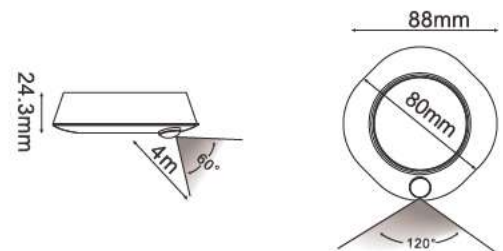

(When light intensity is more than 10 lx, light keep off even though people in. Less than 10 lx, PIR Sensor works)

LED CABINET LIGHT

Enjoy the convenience of V-TAC's new LED cabinet lights with built-in PIR sensor. Ideal for wardrobes, bookshelves, drawers, and tool cabinets. Fully powered by batteries, designed for a neat installation.

- Easy to mount
- Automatic sensing
- Uses battery instead of power supply, no wires
- Ideal for wardrobes, bookcases, cupboards, and more...

2 YEAR
WARRANTY*

VT-80

SKU: 813 | 4000K DAY WHITE

WATTS	LUMENS	BOX QTY.
1.5w	80	50 pcs

3xAAA (Battery not included)

VT-81

SKU: 814 | 4000K DAY WHITE

WATTS	LUMENS	BOX QTY.
1.5w	135	50 pcs

4xAA (Battery not included)