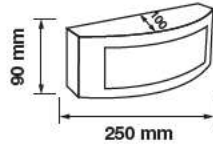

Wall Lamp

VT-7670

SKU: 7513   3800157617727

Voltage:	AC:220-240V,50Hz
Max.Watts:	14W
IP Rating:	IP44
Holder:	E27
Color of Fixture:	Stainless Steel
Body Type:	Stainless Steel+PC
Size:	250x90x100mm
Box Qty:	12 Pcs