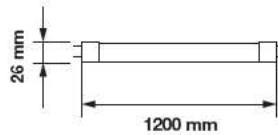

T8 Vegetable Tube-120cm

18W VT-1228-V

SKU: 6324 3800157619332

EQ. Watts:	36w
Voltage/Frequency:	AC:180-240V,50Hz
Luminous Flux:	1530lm
LED Type:	SMD
CRI:	>95
PF:	>0.9
Beam Angle:	160°
Body Type:	Glass with PET
Holder:	G13
Instant start :	0-100% in < 1s
On/Off:	>15,000
Life span:	20,000 Hours
Gross weight:	320g
Dimension:	26x1200mm
Box Qty:	25 Pcs