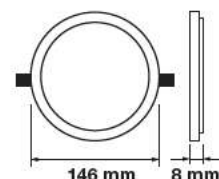

Emergency Pack:	Available
Voltage/Frequency:	AC:85-265V,50/60Hz
Luminous Flux:	1500lm
Beam Angle:	120°

LED Type:	SMD
CRI:	>80
PF:	>0.9
Shape:	Round

Body Type:	Aluminium
Dimension:	Ø146x8mm
Box Qty:	40 Pcs