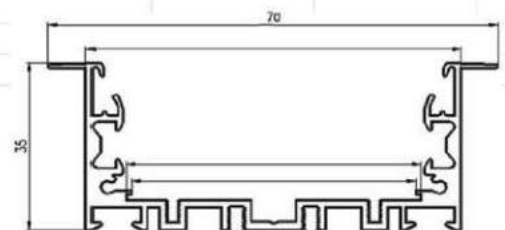

LINKABLE
UP TO 12 METERS TOGETHER

LED RECESSED LINEAR

Our new range of linear lights are also available for recessed installation, complete with necessary accessories for a seamless & continuous lighting system. Perfect replacement for traditional and inefficient linear lighting fixtures with the efficient LED provided by Samsung. Linear lights are offered in two colors variants Silver and White.

- 30,000 hrs Lifespan
- AC:200-240V,50/60Hz
- Linkable with connectors
- Aluminum Body

5 YEAR
WARRANTY*

SILVER VT-7-41-S

SKU:380 | 4000K DAY WHITE
SKU:603 | 6000K WHITE

WHITE VT-7-41-W

SKU:381 | 4000K DAY WHITE
SKU:604 | 6000K WHITE

WATTS	LUMENS	SIZE
40w	3200	1211x70x35mm