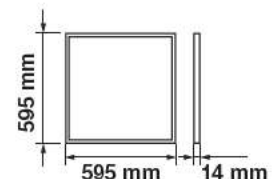

Emergency Pack:	Available
Voltage/Frequency:	AC:200-240V,50/60Hz
Luminous Flux:	3600lm
Beam Angle:	120°

LED Type:	SMD
CRI:	>80
PF:	>0.9
Shape:	Square

Body Type:	Aluminium+PMMA+PP
Dimension:	595x595x14mm
Box Qty:	6 Pcs