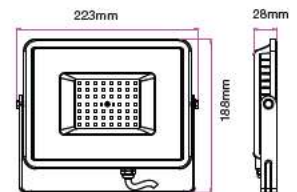

VT-50-1-W

SKU: 952 | 6400K WHITE

WATTS	LUMENS	BOX QTY.
50w	4000	8 pcs