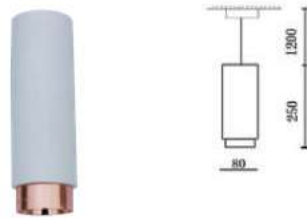

Fitting-Suspended-GU10

Model No	VT-864-G
SKU:	3111
Base:	GU10
Material:	Gypsum with metal
Shape:	Round
Color of Fixture:	White+Matt Rose Gold
Dimension:	ø250x80mm
Cutting Size:	N/A
EAN:	3800157634366
Box Qty:	9 Pcs