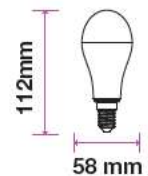

LED PLASTIC BULBS

A58 | A60

5 YEAR
WARRANTY*

MODEL	WATTS	EQ.WATTS	LUMENS	BASE	SHAPE	BOX QTY.
VT-269	9w	60w	806	E14	A58	100 pcs

SKU: 114 | 3000K WARM WHITE
SKU: 115 4000K DAY WHITE
SKU: 116 | 6400K WHITE

MODEL	WATTS	EQ.WATTS	LUMENS	BASE	SHAPE	BOX QTY.
VT-210	9w	60w	806	E27	A58	100 pcs

SKU: 228 | 3000K WARM WHITE
SKU: 229 | 4000K DAY WHITE
SKU: 230 | 6400K WHITE

MODEL	WATTS	EQ.WATTS	LUMENS	BASE	SHAPE	BOX QTY.
VT-212	11w	75w	1055	E27	A60	100 pcs

SKU: 231 | 3000K WARM WHITE
SKU: 232 | 4000K DAY WHITE
SKU: 233 | 6400K WHITE

MODEL	WATTS	EQ.WATTS	LUMENS	BASE	SHAPE	BOX QTY.
VT-262D	12w	75w	1055	E27	A60	100 pcs

SKU: 20044 | 3000K WARM WHITE