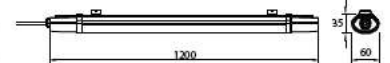

Voltage/Frequency:	AC:200-240V,50/60Hz
Luminous Flux:	3000lm
LED Type:	SMD2835
CRI:	>80

PF:	>0.9
Beam Angle:	120°
Body Type:	PC
On/Off:	>15,000

Life span:	20,000 Hours
Gross weight:	0.448 kg
Dimension:	1200x60x35mm
Box Qty:	20 Pcs