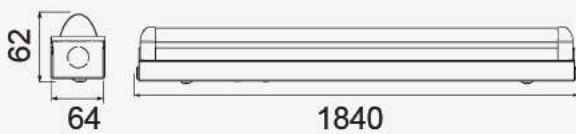

Emergency Pack (Optional)

m-pack SKU: 758 Compatible with Batten

Charging time::

≥24 HOURS

Charge current:

200 MA

Working time :

3 HOURS