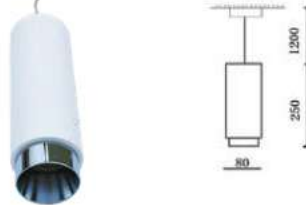

Fitting-Pendant Metal-1XGU10

Model No	VT-864-CH
SKU:	3129
Base:	GU10
Material:	Gypsum with metal
Shape:	Round
Color of Fixture:	White+Chrome
Dimension:	ø250x80mm
Cutting Size:	N/A
EAN:	3800157634540
Box Qty:	9 pcs