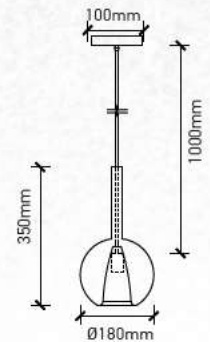

Double Glass-Amber-White

Model:	VT-7181-AW
SKU:	3878
EAN:	3800157620963
Size:	180x350x1000mm
Box Qty:	9Pcs
Material:	Glass+Metal