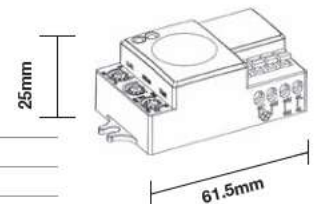

Sensor Type:	Microwave
Colour:	White
Detection Range:	180° / 360°
Voltage:	AC:220-240V,50/60Hz
Rated Load:	Max 300W(LED)
Detection Distance:	1-8m(radius) adjustable

Ambient Light:	<3-2000LUX(adjustable)
Body Type:	Plastic
IP Rating:	IP20
Dimension:	37x25x61.5mm
Time Delay:	Min. 10sec±3sec, Max. 12min±1min
Box Qty:	100 Pcs