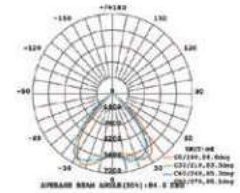

1-10V DIMMABLE

IP65 RATING