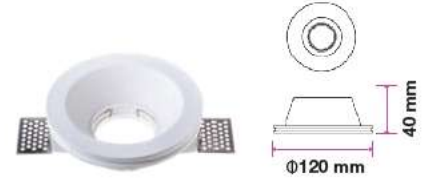

Fitting-Round-GU10

Model No	VT-776RD
SKU:	3640
Base:	GU10
Material:	Gypsum
Shape:	Round
Color of Fixture:	White
Dimension:	Ø120x40mm
Cutting Size:	Ø123mm
EAN:	3800157616348
Box Qty:	24 Pcs