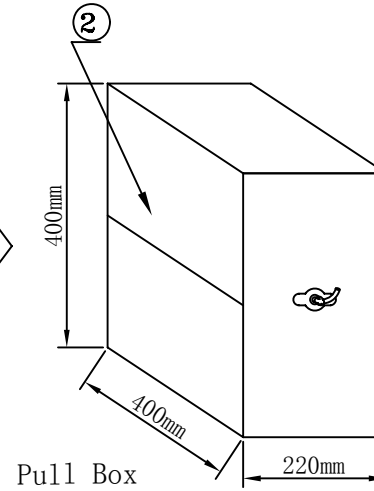

305M

Pull Box

NOTES:

1. PACKING: ROLL/EASY-PULL BOX;

MATERIAL LIST:

		DRAW NO.	PRODUCT NAME	Cat. 6 UTP Cable 305M		
		CUSTOMER	MAPE	tolerance		
②	PULL BOX	SIZE: 400*400*220mm				
①	CABLE	Cat. 6 UTP (1/0.57 CCA*4P) OD: 6.0 ± 0.2mm JACKET: COLOR/GREY				
NO.	PARTS NAME	SPECIFICATION DESCRIPTION	QT' Y	REMARK	APPROVED BY	CHECK BY
					East	LI
					Page	1/1