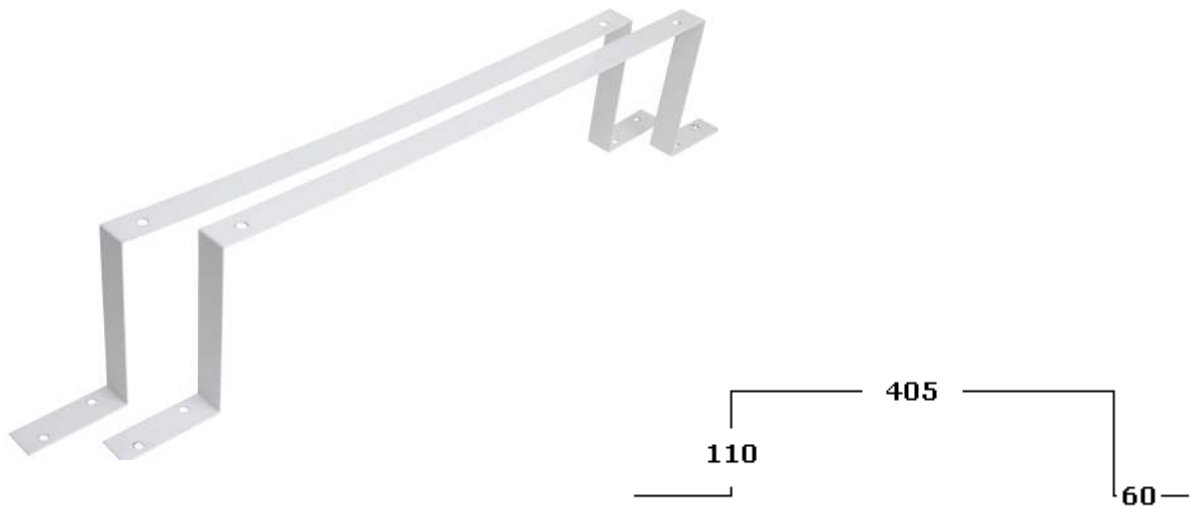

CODE: **AWO445BR v.1.0**  
NAME: **BRACKET DVR/SMALL**

**DESTINATION**

AWO445 or AWO447 bracket for mounting the casing

**TECHNICAL DATA**

<b>Dimensions:</b>	W=405, H=110, D=60 [mm, +/-2]
<b>Weight nett/gross:</b>	0,24kg / 0,30kg [ +/-0,1kg]
<b>Material description:</b>	sheet steel DC01, thickness: 1,0mm, protection anticorrosion, color: RAL 9003
<b>Destination:</b>	indoor
<b>Notes</b>	metal bracket
<b>Certification, declaration:</b>	RoHS