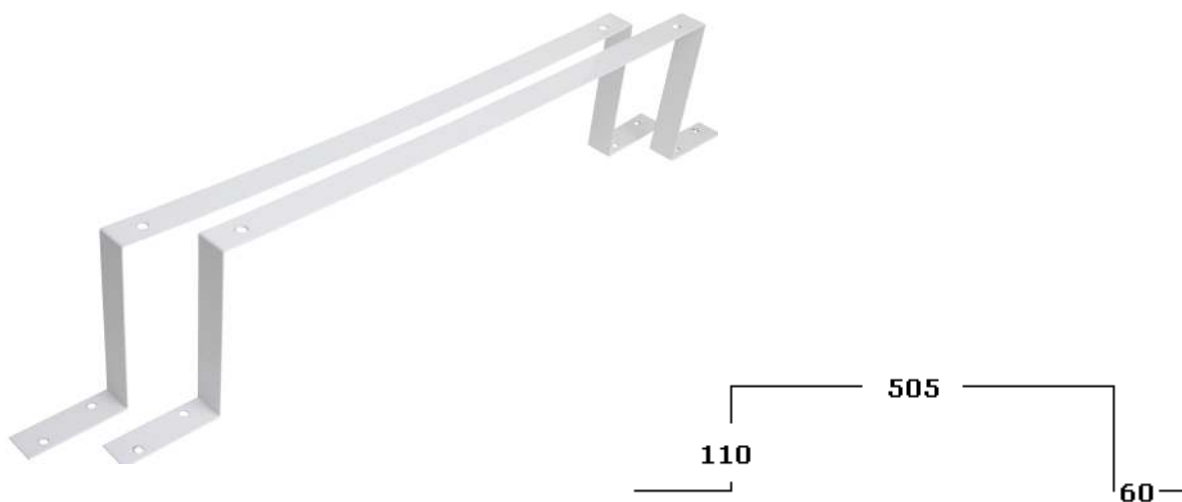

CODE: **AWO483BR v.1.0**
NAME: **BRACKET DVR/MEDIUM**

**DESTINATION**

AWO 483 bracket for mounting the casing

TECHNICAL DATA

Dimensions:	W=505, H=110, D=60 [mm, +/-2]
Weight net/gross:	0,25kg / 0,30kg [+/-0,1kg]
Material description:	sheet steel DC01, thickness: 1,0mm, protection anticorrosion, color: RAL 9003
Destination:	indoor
Notes	metal bracket
Certification, declaration:	RoHS