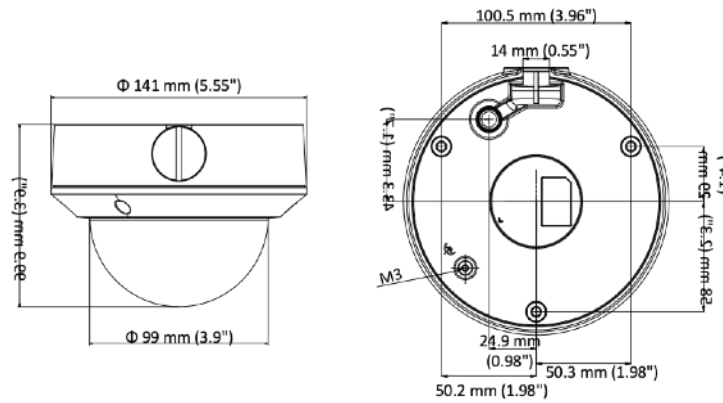

Image Setting	Saturation, brightness, contrast, sharpness, AGC, white balance adjustable by client software or web browser
Day/Night Switch	Auto, scheduled
Network	
Network Storage	Support Micro SD/SDHC/SDXC card (128G), local storage and NAS (NFS,SMB/CIFS), ANR
Alarm Trigger	Motion detection, video tampering alarm, network disconnected, IP address conflicted, illegal login
Protocols	TCP/IP, ICMP, HTTP, HTTPS, FTP, DHCP, DNS, DDNS, RTP, RTSP, RTCP, NTP, UPnP, SMTP, IGMP, 802.1X, QoS, IPv6, UDP, Bonjour
General Function	One-key reset, anti-flicker, heartbeat, mirror, password protection, privacy mask, watermark
Firmware Version	5.5.2
API	ONVIF (PROFILE S, PROFILE G), ISAPI
Simultaneous Live View	Up to 6 channels
User/Host	Up to 32 users 3 levels: Administrator, Operator and User
Client	iVMS-4200, iVMS-4500, iVMS-5200
Web Browser	IIE7+, Chrome18-42, Firefox5.0+, Safari5.02+
Interface	
Communication Interface	1 RJ45 10M/100M self-adaptive Ethernet port
Video Output (Without -Z)	1Vp-p composite output (75 Ω/BNC)
General	
Operating Conditions	-30 °C to 50 °C (-22 °F to 122 °F), humidity: 95% or less (non-condensing)
Power Supply	12 VDC ± 25%, 5.5 mm coaxial power plug PoE (802.3af, class 3)
Power Consumption and Current	-IZ: 12 VDC, 0.8 A, Max: 10 W; PoE: (802.3af, 36 V to 57 V), 0.35 A to 0.2 A, Max: 12 W -I: 12 VDC, 0.5 A, Max: 6 W; PoE: (802.3af, 36 V to 57 V), 0.22 A to 0.14 A, Max: 8 W
Protection Level	IP67, IK10 TVS 2000V lightning protection, surge protection and voltage transient protection
Material	Metal & Plastic
Dimensions	Camera: Φ 141 mm × 99.9 mm (5.6" × 3.9") With package: 140 mm × 140 mm × 154 mm (5.5" × 5.5" × 6.1")
Weight	Camera: Approx. 830 g (1.8 lb.) With package: Approx. 1070 g (2.4 lb.)

Available Model

DS-2CD1723G0-I (2.8 mm to 12 mm), DS-2CD1723G0-IZ (2.8 mm to 12 mm)

Dimension

Accessory

D20-AP(White)
Adapter Plate

DS-1273ZJ-135
Wall Mount

DS-1273ZJ-135B
Wall Mount

DS-1280ZJ-DM21
Junction Box