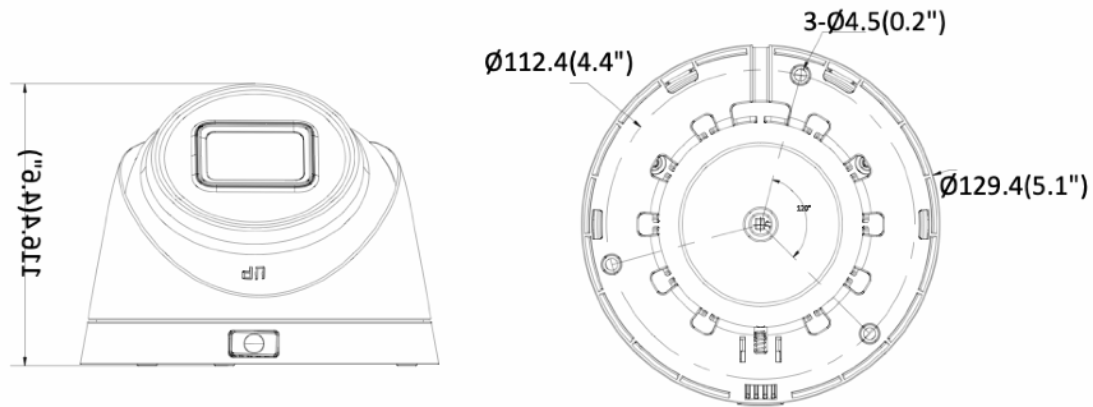

DS-2CD1H43G0-IZ

4 MP IR VF Network Turret Camera

Key Features

- 1/3" progressive scan CMOS
- 2560 × 1440@20fps
- 2.8 mm to 12 mm varifocal lens
- H.265+, H.265, H.264+, H.264
- Dual stream
- 3D DNR
- Up to 30 m IR range
- IP67

Day/Night Switch	Auto, scheduled, day, night
Network	
Alarm Trigger	Motion detection, video tampering, network disconnected, IP address conflict, illegal login, HDD error, HDD full
Network Storage	Support built-in microSD/SDHC/SDXC card (128G), local storage and NAS (NFS,SMB/CIFS), ANR
Protocols	TCP/IP, ICMP, HTTP, HTTPS, FTP, DHCP, DNS, DDNS, RTP, RTSP, RTCP, NTP, UPnP, SMTP, IGMP, 802.1X, QoS, IPv6, UDP, Bonjour
General Function	One-key reset, anti-flicker, heartbeat, mirror, password protection, privacy mask, watermark, IP address filter
Firmware Version	5.5.52
API	ONVIF (PROFILE S, PROFILE G), ISAPI
Simultaneous Live View	Up to 6 channels
User/Host	Up to 32 users 3 levels: Administrator, Operator, and User
Client	iVMS-4200, Hik-Connect, iVMS-5200, iVMS-4500
Web Browser	IE8+, Chrome 31.0-44, Firefox 30.0-51, Safari 8.0+
Interface	
Communication Interface	1 RJ45 10M/100M self-adaptive Ethernet port
On-board Storage	Built-in microSD/SDHC/SDXC slot, up to 128 GB
Reset Button	Yes
General	
Operating Conditions	-30 °C to 60 °C (-22 °F to 140 °F), humidity: 95% or less (non-condensing)
Power Supply	12 VDC ± 25%, 5.5 mm coaxial power plug PoE (802.3af, class 3)
Power Consumption and Current	12 VDC, 1 A, Max: 11 W PoE: (802.3af, 36 V to 57 V), 0.4 A to 0.2 A, Max: 12.5 W
Ingress Protection	IP67
Material	Camera body: metal, bottom base: plastic
Dimensions	Camera: Ø 129.4 mm × 116.4 mm (5.1" × 4.6") With package: 170 mm × 170 mm × 150 mm (6.7" × 6.7" × 5.9")
Weight	Camera: 560 g (1.2 lb.) With package: 850g (1.9 lb.)

Available Model

DS-2CD1H43G0-IZ (2.8 to 12 mm)

Dimensions

Accessories

DS-1273ZJ-130-TRL
Wall Mount

DS-1271ZJ-130-TRL
Pendant Mount

DS-1275ZJ
Vertical Pole Mount

DS-1276ZJ
Corner Mount