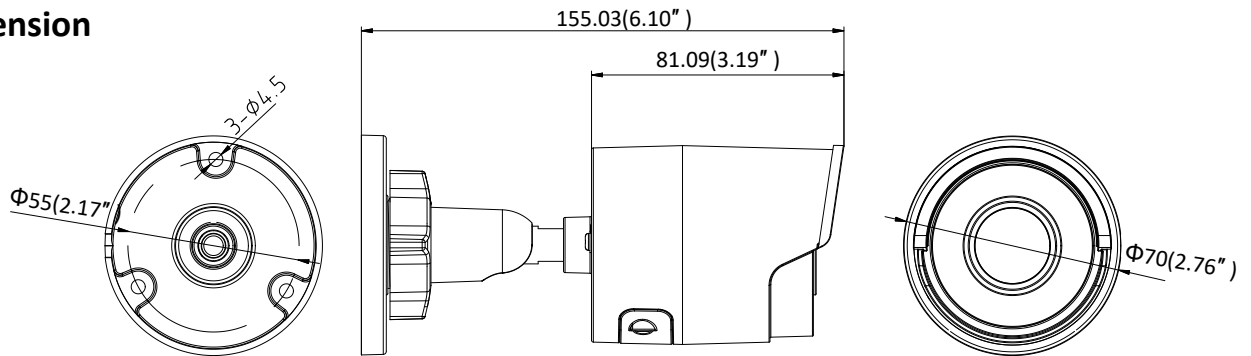

Dimension

Accessory

Distributed by

Headquarters

No.555 Qianmo Road, Binjiang District,
Hangzhou 310051, China
T +86-571-8807-5998
overseasbusiness@hikvision.com

Hikvision USA
T +1-909-895-0400
sales.usa@hikvision.com

Hikvision Australia
T +61-2-8599-4233
salesau@hikvision.com

Hikvision India
T +91-22-28469900
sales@pramahikvision.com

Hikvision Canada
T +1-866-200-6690
sales.canada@hikvision.com

Hikvision Thailand
T +662-275-9949
sales.thailand@hikvision.com

Hikvision Europe
T +31-23-5542770
sales.eu@hikvision.com

Hikvision Italy
T +39-0438-6902
info.it@hikvision.com

Hikvision Brazil
T +55 11 3318-0050
Latam.support@hikvision.com

Hikvision Turkey
T +90 (216)521 7070- 7074
sales.tr@hikvision.com

Hikvision Malaysia
T +601-7652-2413
sales.my@hikvision.com

Hikvision UK & Ireland
T +01628-902140
sales.uk@hikvision.com

Hikvision South Africa
Tel: +27 (10) 0351172
sale.africa@hikvision.com

Hikvision France
T +33(0)1-85-330-450
info.fr@hikvision.com

Hikvision Kazakhstan
T +7-727-9730667
nikia.panfilov@hikvision.ru

Hikvision Vietnam
T +84-974270888
sales.vt@hikvision.com

Hikvision UAE
T +971-4-4432090
salesme@hikvision.com

Hikvision Singapore
T +65-6684-4718
sg@hikvision.com

Hikvision Spain
T +34-91-737-16-55
info.es@hikvision.com

Hikvision Tashkent
T +99-87-1238-9438
uzb@hikvision.ru

Hikvision Hong Kong
T +852-2151-1761
info.hk@hikvision.com

Hikvision Russia
T +7-495-669-67-99
saleru@hikvision.com

Hikvision Korea
T +82-(0)31-731-8817
sales.korea@hikvision.com

Hikvision Poland
T +48-22-460-01-50
info.pl@hikvision.com

Hikvision Indonesia
T +62-21-2933759
Sales.Indonesia@hikvision.com