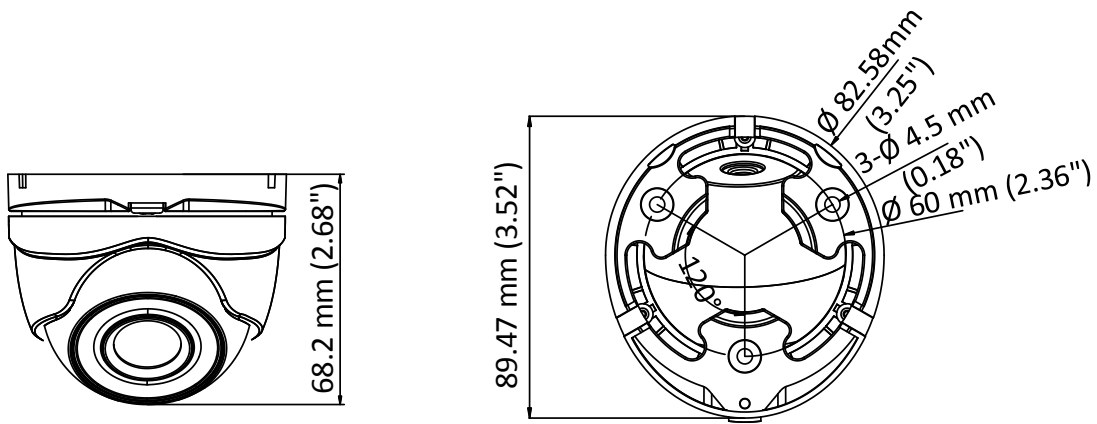

DS-2CE56D8T-ITME 2 MP Ultra-Low Light POC Camera

Key Feature

- 2 MP, 1920 × 1080 resolution
- Ultra-Low Light
- 130 dB true WDR, 3D DNR
- 2.8 mm, 3.6 mm, 6 mm fixed focal lens
- Smart IR, up to 30 m IR distance
- Power over coaxial
- IP67

Specification

Camera	
Image Sensor	2 MP CMOS
Signal System	PAL/NTSC
Frame Rate	PAL: 1080p@25fps NTSC: 1080p@30fps
Resolution	1920 (H) × 1080 (V)
Min. Illumination	0.003 Lux @ (F1.2, AGC ON), 0 Lux with IR
Shutter Time	PAL: 1/25 s to 1/50, 000 s NTSC: 1/30 s to 1/50, 000 s
Slow Shutter	Max. 16 times
Lens	2.8 mm, 3.6 mm, 6 mm fixed lens
Horizontal Field of View	103.5° (2.8 mm), 82.6° (3.6 mm), 54.4° (6 mm)
Lens Mount	M12
Day & Night	ICR
WDR (Wide Dynamic Range)	≥130 dB
Angle Adjustment	Pan: 0° to 360°, Tilt:0° to 75°, Rotate: 0° to 360°
Menu	
Image Mode	STD/HIGH-SAT
AGC	Yes
Day/Night Mode	Auto/Color/BW (Black and White)
White Balance	Auto/Manual
AE (Auto Exposure) Mode	WDR/BLC/HLC/Global
Privacy Mask	4 programmable privacy masks
Motion Detection	4 programmable motion areas
Noise Reduction	3D DNR
Language	English
Function	Brightness, Sharpness, Mirror, Smart IR
Interface	
Video Output	1 HD analog output
General	
Operating Conditions	-40 °C to 60 °C (-40 °F to 140 °F), humidity: 90% or less (non-condensing)
Power Supply	12 VDC ± 25%/PoC.af
Power Consumption	Max. 3.6 W
Protection Level	IP67
Material	Metal
IR Range	Up to 30 m
Communication	HIKVISION-C
Dimensions	89.47 mm × 68.2 mm (3.52" × 2.68")
Weight	Approx. 250 g (0.55 lb.)

Order Model

DS-2CE56D8T-ITME.

Dimension

Accessory

Distributed by

DS-1272ZJ-110-TRS
Wall Mount

DS-1275ZJ-SUS
Vertical Pole Mount

DS-1276ZJ-SUS
Corner Mount