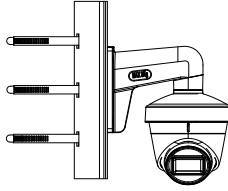

DS-1275ZJ-SUS
Vertical Pole Mount

Distributed by

HIKVISION®

Headquarters

No.555 Qianmo Road, Binjiang District,
Hangzhou 310051, China
T +86-571-8807-5998
overseasbusiness@hikvision.com

Hikvision USA
T +1-909-895-0400
sales.usa@hikvision.com

Hikvision Europe
T +31-23-5542770
sales.eu@hikvision.com

Hikvision UK & Ireland
T +01628-902140
sales.uk@hikvision.com

Hikvision UAE
T +971-4-4432090
salesme@hikvision.com

Hikvision Russia
T +7-495-669-67-99
saleru@hikvision.com

Hikvision Australia
T +61-2-8599-4233
salesau@hikvision.com

Hikvision Italy
T +39-0438-6902
info.it@hikvision.com

Hikvision South Africa
Tel: +27 (0) 0351172
sale.africa@hikvision.com

Hikvision Singapore
T +65-6684-4718
sg@hikvision.com

Hikvision Korea
T +82-(0)31-731-8817
sales.korea@hikvision.com

Hikvision India
T +91-22-28469900
sales@pramahikvision.com

Hikvision Brazil
T +55 11 3318-0050
Latam.support@hikvision.com

Hikvision France
T +33(0)1-85-330-450
info.fr@hikvision.com

Hikvision Spain
T +34-91-737-16-55
info.es@hikvision.com

Hikvision Poland
T +48-22-460-01-50
info.pl@hikvision.com

Hikvision Canada
T +1-866-200-6690
sales.canada@hikvision.com

Hikvision Turkey
T +90 (216)521 7070- 7074
sales.tr@hikvision.com

Hikvision Kazakhstan
T +7-727-9730667
nikia.panfilov@hikvision.uz

Hikvision Tashkent
T +99-87-1238-9438
uzb@hikvision.ru

Hikvision Indonesia
T +62-21-2933759
Sales.Indonesia@hikvision.com

Hikvision Thailand
T +662-275-9949
sales.thailand@hikvision.com

Hikvision Malaysia
T +601-7652-2413
sales.my@hikvision.com

Hikvision Vietnam
T +84-974270888
sales.vt@hikvision.com

Hikvision Hong Kong
T +852-2151-1761
info.hk@hikvision.com

Hikvision Colombia
sales.colombia@hikvision.com