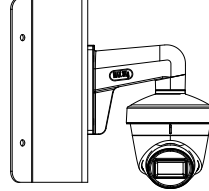

DS-1276ZJ-SUS
Corner Mount

Distributed by

HIKVISION®

Headquarters

No.555 Qianmo Road, Binjiang District,
Hangzhou 310051, China
T +86-571-8807-5998
overseasbusiness@hikvision.com

Hikvision USA
T +1-909-895-0400
sales.usa@hikvision.com

Hikvision Europe
T +31-23-5542770
sales.eu@hikvision.com

Hikvision UK & Ireland
T +01628-902140
sales.uk@hikvision.com

Hikvision UAE
T +971-4-4432090
salesme@hikvision.com

Hikvision Russia
T +7-495-669-67-99
saleru@hikvision.com

Hikvision Australia
T +61-2-8599-4233
salesau@hikvision.com

Hikvision Italy
T +39-0438-6902
info.it@hikvision.com

Hikvision South Africa
Tel: +27 (0) 0351172
sale.africa@hikvision.com

Hikvision Singapore
T +65-6684-4718
sg@hikvision.com

Hikvision Korea
T +82-(0)31-731-8817
sales.korea@hikvision.com

Hikvision India
T +91-22-28469900
sales@pramahikvision.com

Hikvision Brazil
T +55 11 3318-0050
Latam.support@hikvision.com

Hikvision France
T +33(0)1-85-330-450
info.fr@hikvision.com

Hikvision Spain
T +34-91-737-16-55
info.es@hikvision.com

Hikvision Poland
T +48-22-460-01-50
info.pl@hikvision.com

Hikvision Canada
T +1-866-200-6690
sales.canada@hikvision.com

Hikvision Turkey
T +90 (216)521 7070- 7074
sales.tr@hikvision.com

Hikvision Kazakhstan
T +7-727-9730667
nikia.panfilov@hikvision.uz

Hikvision Tashkent
T +99-87-1238-9438
uzb@hikvision.ru

Hikvision Indonesia
T +62-21-2933759
Sales.Indonesia@hikvision.com

Hikvision Thailand
T +662-275-9949
sales.thailand@hikvision.com

Hikvision Malaysia
T +601-7652-2413
sales.my@hikvision.com

Hikvision Vietnam
T +84-974270888
sales.vt@hikvision.com

Hikvision Hong Kong
T +852-2151-1761
info.hk@hikvision.com

Hikvision Colombia
sales.colombia@hikvision.com