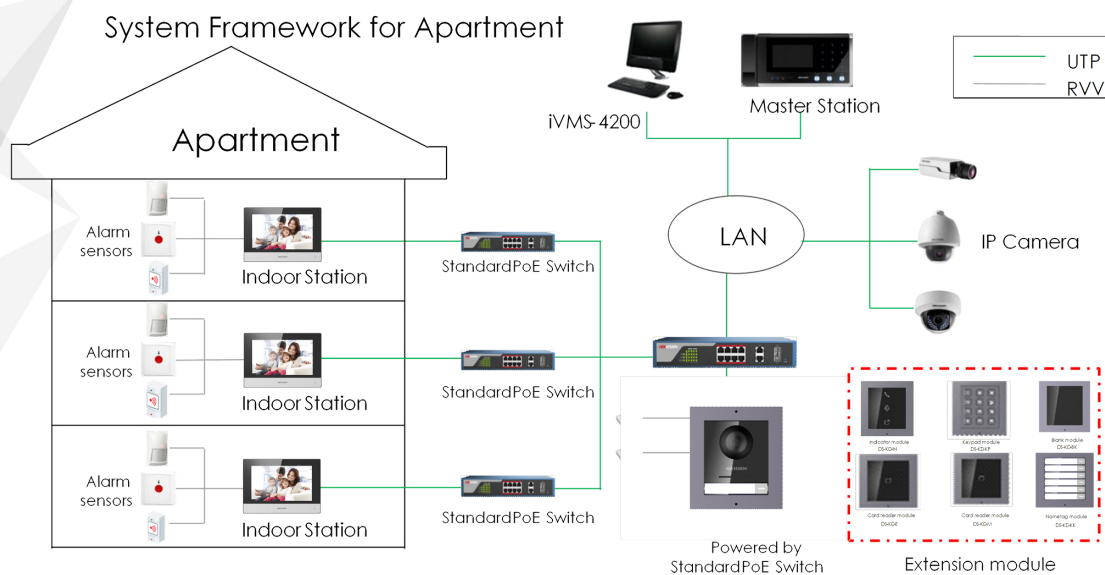

DS-KH6320-WTE1

Video Intercom Indoor Station with 7-Inch Touch Screen

Key Feature

- UI V2.0: User friendly design
- 7-inch colorful touch screen with resolution 1024 × 600
- Standard PoE
- Stores messages and captured pictures in the TF card
- Remote unlocking via the client software or the mobile client
- Views live videos of door stations and linked cameras
- Supports wireless network

Typical Application

Specification

| Model | | DS-KH6320-WTE1 |
|------------------------|----------------------------|--|
| System | Memory | 128 MB |
| | Flash | 32 MB |
| | Operation system | Embedded Linux operation system |
| Display | Display screen | 7-inch colorful TFT LCD |
| | Display resolution | 1024 × 600 |
| | Operation method | Capacitive touch screen |
| Audio | Audio input | Built-in omnidirectional microphone |
| | Audio output | Built-in loudspeaker |
| | Audio compression standard | G.711 U |
| | Audio compression rate | 64 Kbps |
| | Audio quality | Noise suppression and echo cancellation |
| Network | Wired network | 10/100 Mbps self-adaptive network |
| | Wireless network | Wi-Fi 802.11b/g/n |
| | Network protocol | TCP/IP、SIP、RTSP |
| | Network interface | 1 RJ-45 10/100 Mbps self-adaptive |
| | Alarm input | 8-ch alarm inputs |
| | Relay output | 2 |
| | TF card | Max to 32 G, SD 2.0 or lower version |
| | RS-485 | 1 |
| General | Power supply | IEEE802.3af, standard PoE |
| | | 12 VDC/1 A |
| | Power consumption | ≤ 6 W |
| | Working temperature | -10 °C to 55 °C (14 °F to 131 °F) |
| | Working humidity | 10% to 90% |
| Dimensions (W × H × D) | | 200 mm × 140 mm × 15.1 mm (7.9" × 5.5" × 0.6") |