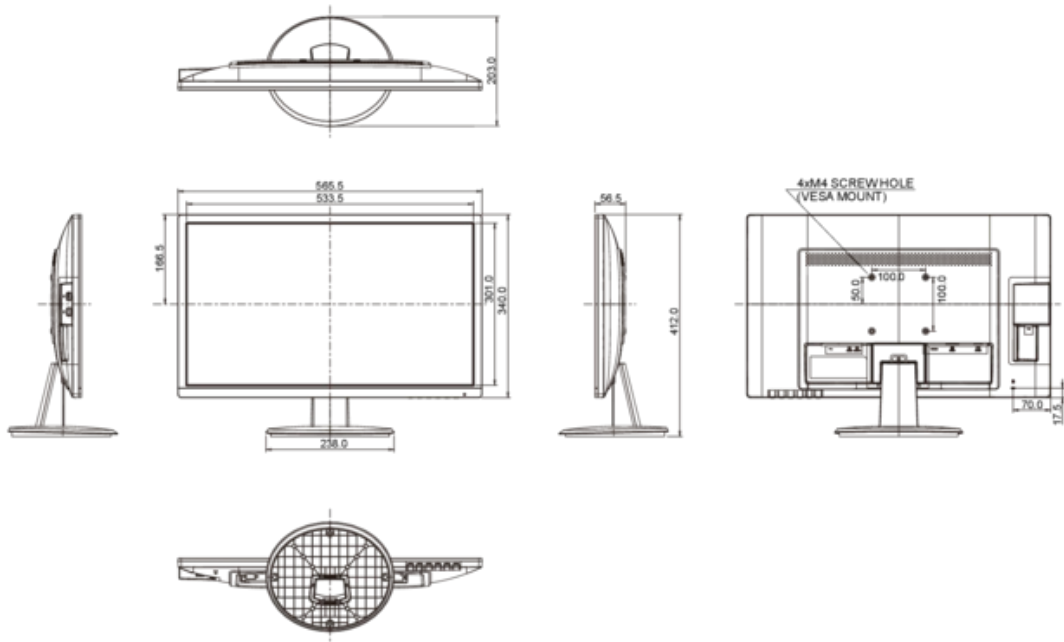

**Based on the power consumption of the television operating 4 hours per day for 365 days. The actual energy consumption will depend on how the television is used.*

7. DIMENSIONS & WEIGHT

DIMENSIONS W X H X D	565.5 x 412 x 203 mm
WEIGHT	3.4 kg