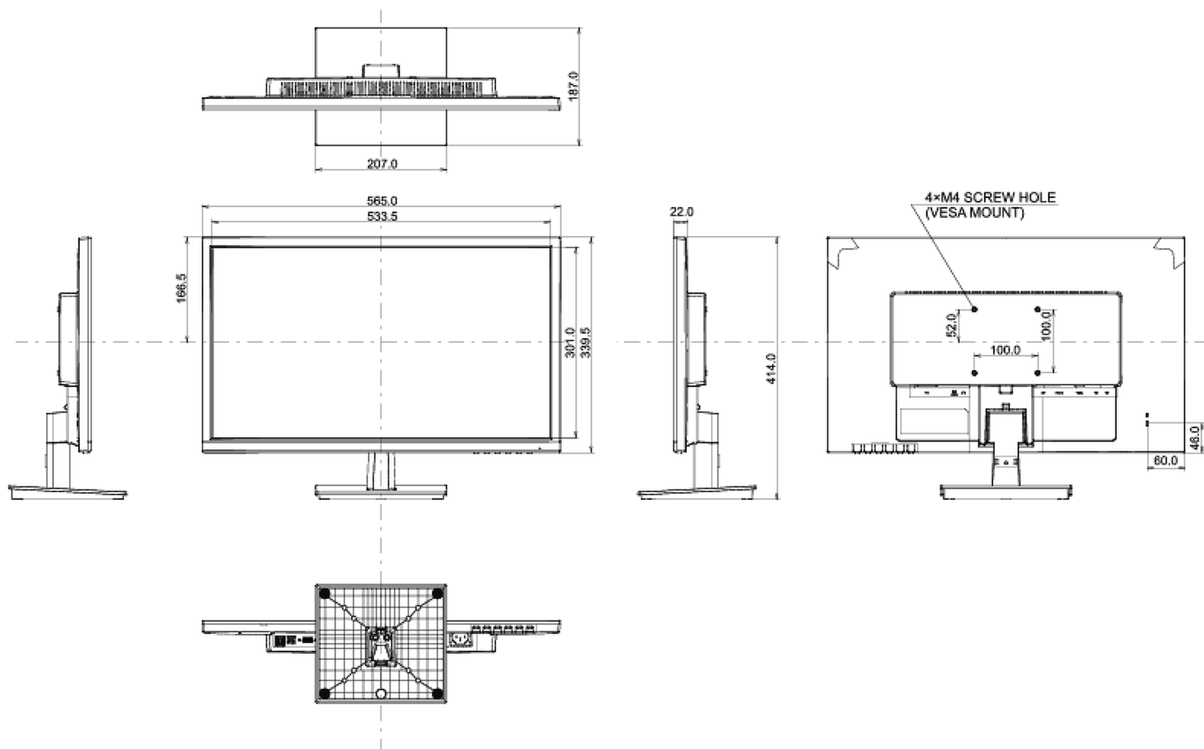

06 POWER MANAGEMENT

Power supply unit	internal
Power supply	AC 100 - 240V, 50/60Hz
Power usage	18W typical, 0.5W stand by, 0.5W off mode

07 SUSTAINABILITY

Regulations	TCO, CE, TÜV-GS, EAC, VCCI-B, PSE, Energy Star , CU
Energy efficiency class	A+
EPEAT Silver	EPEAT is a comprehensive environmental rating that helps identify greener computers and other electronic equipment. The Silver certification means the monitor meets all required criteria plus at least 50% of the optional requirements. EPEAT Silver is valid in countries where iiyama registers the product. Please visit www.epeat.net for the registration status in your country.
Other	REACH SVHC above 0.1%: Lead

08 DIMENSIONS / WEIGHT

Product dimensions W x H x D	565 x 414 x 187mm
Weight (without box)	3.4kg
EAN code	4948570117369

E2483HSU-5

10 EU ENERGY EFFICIENCY LABEL

Manufacturer	iiyama
Model	ProLite E2483HSU-B5
Energy efficiency class	A+
Visible screen diagonal	61cm; 24"; (24" segment)