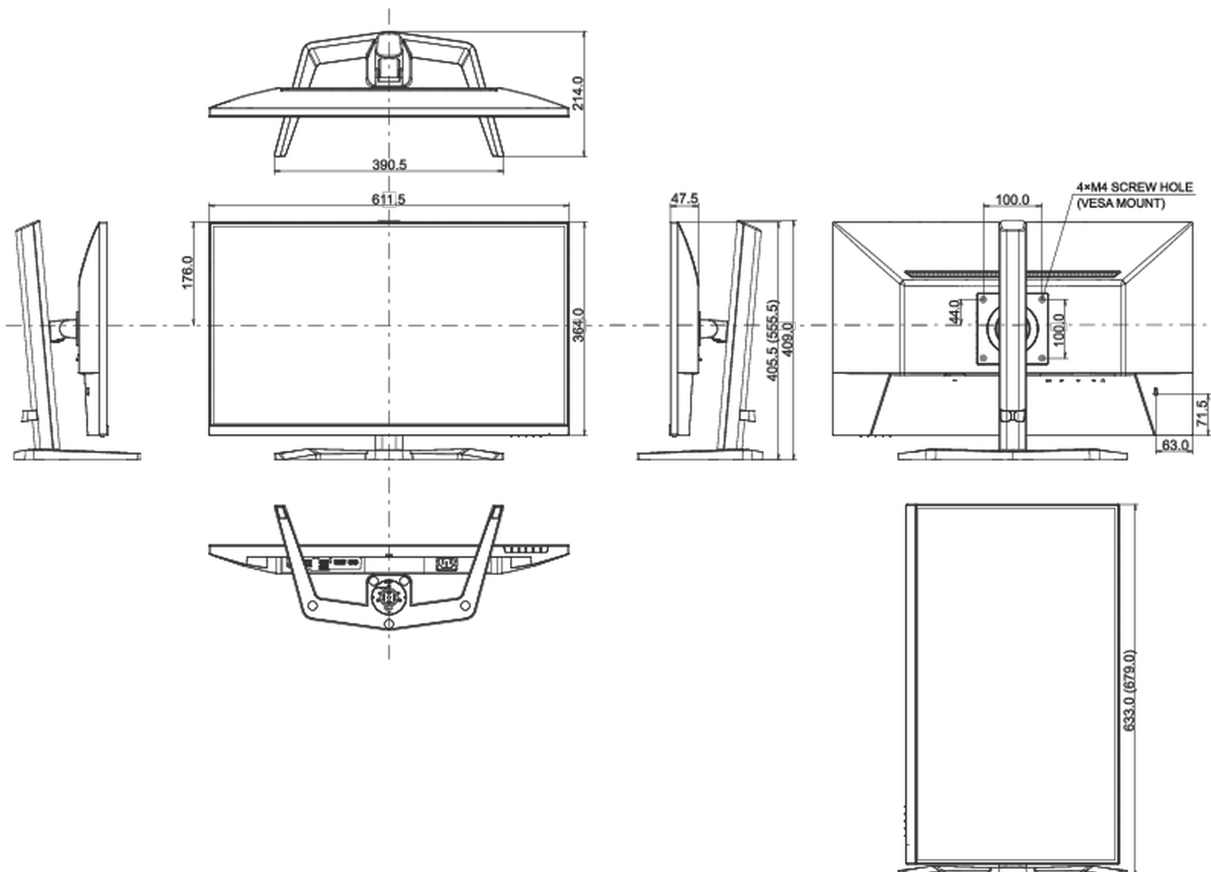

Energy efficiency class (Regulation (EU) 2017/1369)

E

REACH SVHC

above 0.1%: Lead

08 DIMENSIONS / WEIGHT

Product dimensions W x H x D

611.5 x 555.5 x 214mm

Box dimensions W x H x D

688 x 142 x 447mm

Weight (without box)

5.2kg

Weight (with box)

6.9kg

EAN code

4948570122769

All trademarks and registered trademarks acknowledged. E & O E. Specification subject to change without notice. All LCD's comply with ISO-9241-307:2008 in connection with pixel defects.