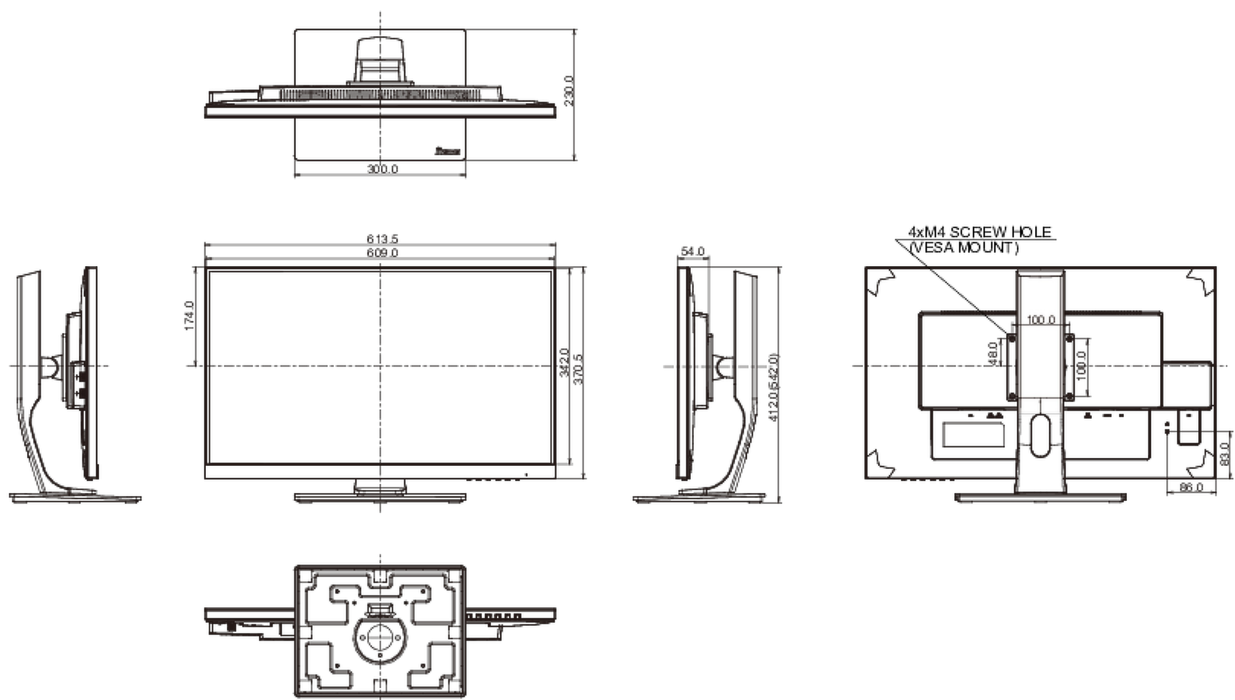

## 04 MECHANICAL

Display position adjustments	height, pivot (rotation), swivel, tilt
Height adjustment	130mm
Rotation (PIVOT function)	90°
Swivel stand	90°; 45° left; 45° right
Tilt angle	22° up; 5° down
VESA mounting	100 x 100mm

## 08 DIMENSIONS / WEIGHT

Product dimensions W x H x D	613.5 x 412 (542) x 230mm
Weight (without box)	6.6kg
EAN code	4948570115389