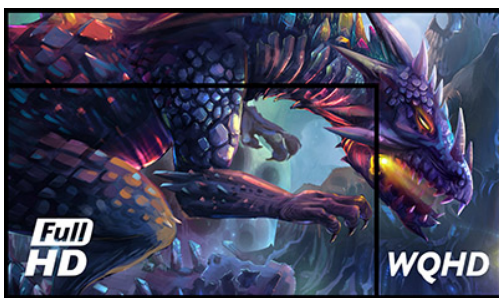

### Silver Crow – enter a new dimension

The 27" G-MASTER GB2730QSU known as Silver Crow opens you to a whole new level of gaming experiences. As the 2560x1440 display offers 77% more on-screen space than a standard 1920x1080 Full HD monitor, the Silver Crow makes sure all the finest details are displayed with perfect image clarity. Nothing will skip your attention. The blue light reducer function along with the flicker free panel are the shield your eyes need to guarantee your vision remains well protected. Armed with FreeSync technology and 1ms response time the Silver Crow is ready to lead you into the toughest battles, leaving nothing to chance.

Available also with fixed stand: [G-MASTER G2730HSU-B1](#)

WQHD

With the 2560x1440 WQHD resolution offering 77% more on-screen space than a standard 1920x1080 full HD monitor, nothing skips your attention.