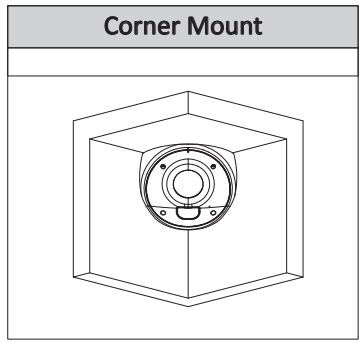

Management Software	Smart PSS; DSS; P2P
Mobile Phone	IOS, Android
Certification	
Certifications	CE-LVD: EN60950-1 CE-EMC: Electromagnetic Compatibility Directive 2014/30/EU CE-RED: Radio Equipment Directive 2014/53/EU FCC: 47 CFR FCC Part 15, Subpart B FCC ID: FCC PART 15C

Port	
RS-485	1 (Baud rate range: 1200 bps–115200 bps)
Audio Input	1 channel (Terminal)
Audio Output	1 channel (Terminal)
Alarm Input	1 channel in: 5mA 3V–5V DC
Alarm Output	1 channel out: 300mA 12V DC