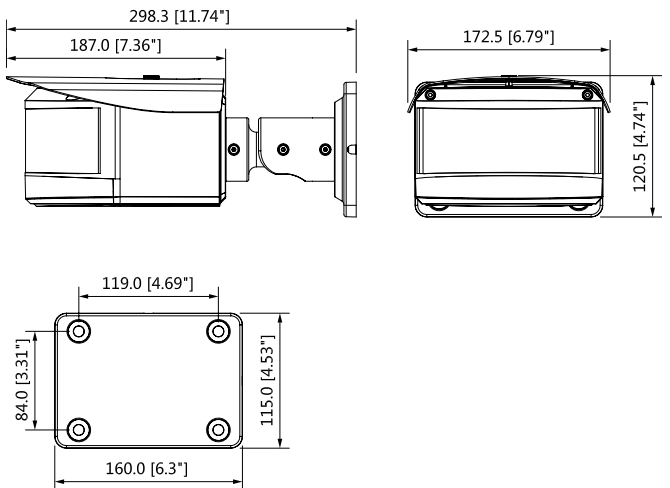

Dimensions (mm/inch)

Accessories

Optional: