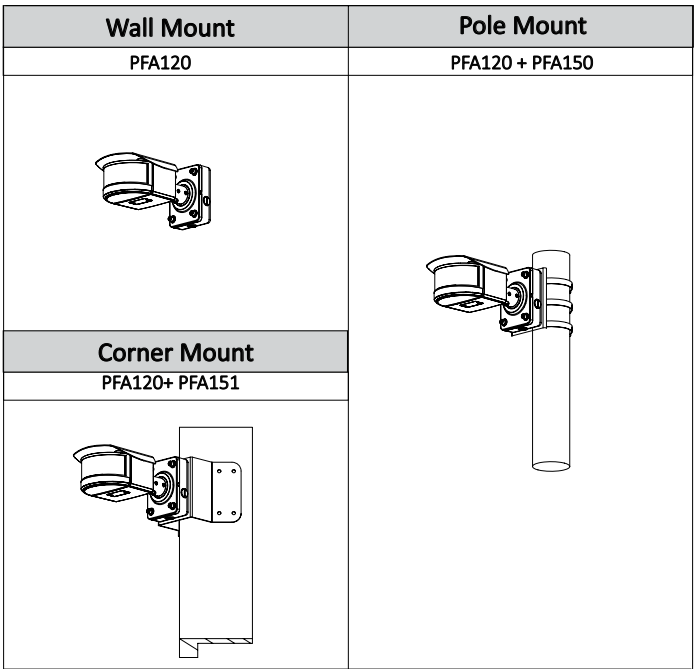

Environmental

Operating Conditions	-40° C ~ +60° C (-40° F ~ +140° F) / Less than 95% RH
Storage Conditions	-40° C ~ +60° C (-40° F ~ +140° F) / Less than 95% RH
Ingress Protection	IP67
Vandal Resistance	IK10

Construction

Casing	Metal
Dimensions	298.3mm×172.5mm×120.5mm (11.74"×6.79"×4.74")
Net Weight	2.60kg(5.73lb)
Gross Weight	3.41 kg(7.52lb)

Ordering Information

Type	Part Number	Description
3x2MP camera	DH-IPC-PFW8601P-A180	3x2MP Multi-Lens Panoramic Network IR Bullet Camera,WDR, PAL
	DH-IPC-PFW8601N-A180	3x2MP Multi-Lens Panoramic Network IR Bullet Camera,WDR,NTSC
	IPC-PFW8601P-A180	3x2MP Multi-Lens Panoramic Network IR Bullet Camera,WDR, PAL
	IPC-PFW8601N-A180	3x2MP Multi-Lens Panoramic Network IR Bullet Camera,WDR,NTSC
Accessories (optional)	PFA120	Juntion Box
	PFA120+PFA150	Pole mount
	PFA120+PFA151	Corner mount