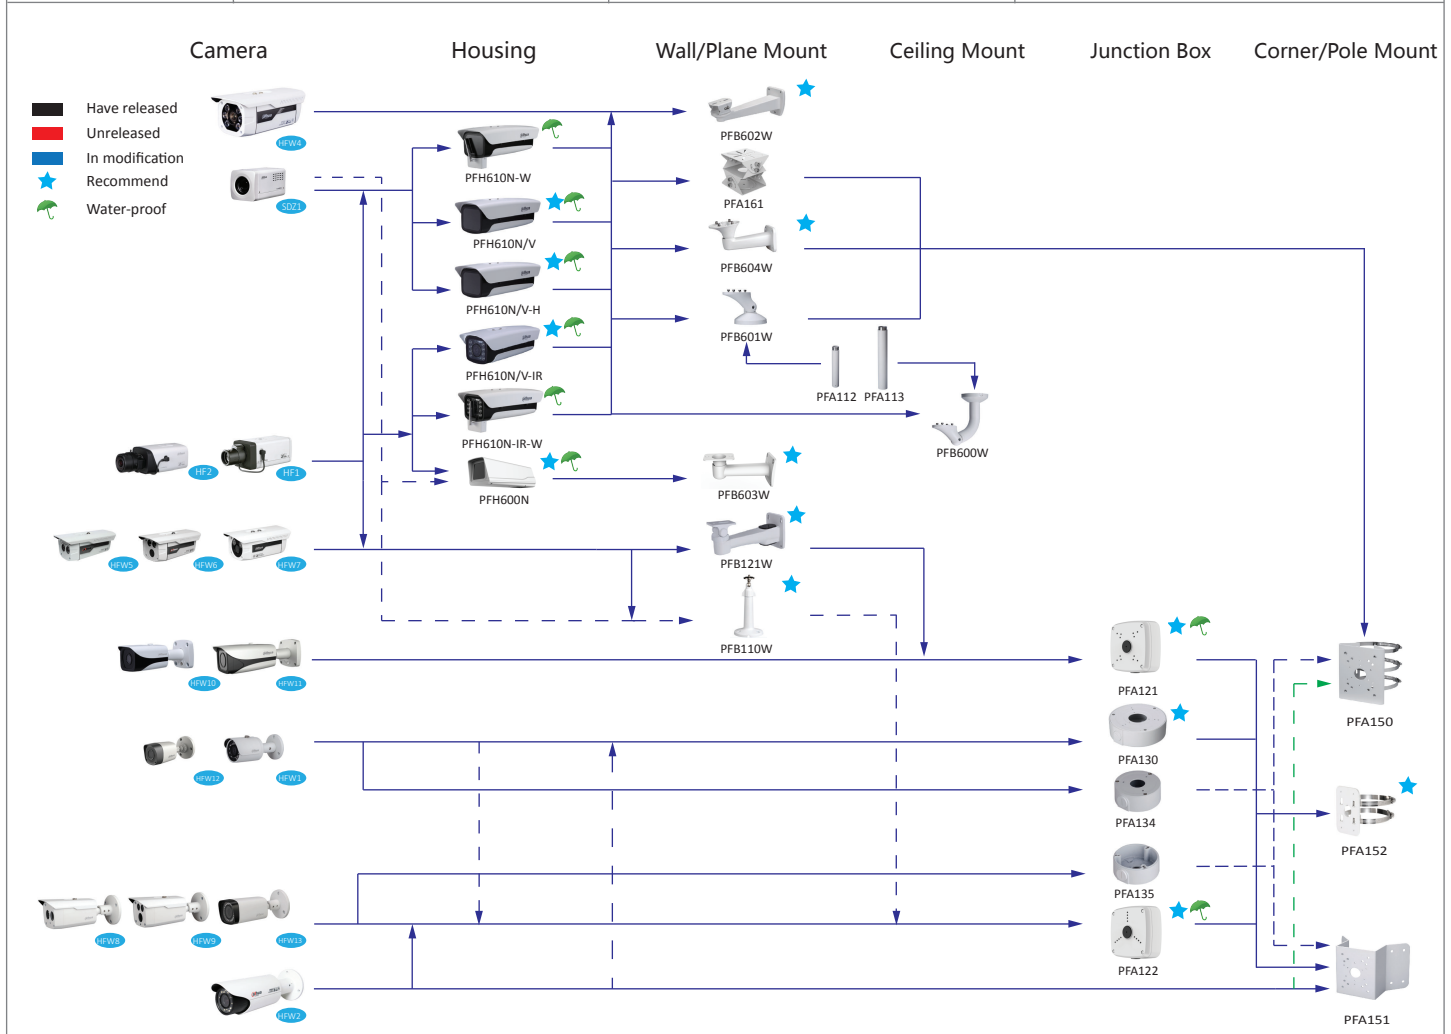

Selection of box cameras

| Shape | Analog | HDCVI | Network |
|-------|-----------|--|---|
| | FW181G | HFW1000/1100/1200/ 2120/2220S | HFW1000/1020/1120/1200/1220/1320/2100/ 4100/4120/4200/4220/4221/4300/4421S, HFW1000/1200S-W, |
| | | | HFW3100/3101/3200/3202/3300/3301/ 5100/5200/5202/5300/5302/5502C HFW5100/5200/5300C-L |
| | | HF3101 | |
| | | HF3220E | HF5121/5221/5421E, HF8281/8301/8331/81200E |
| | | | HFW5100/5200-IRA |
| | FW181D | | |
| | FW181J | | |
| | | | HFW5100/5200D |
| | | HFW1100/1200/2120/2220B | HFW4120/4220/4221/4421B |
| | | HFW1100/1200/2120/2220D | HFW4120/4220/4221/4421D |
| | FW181I | HFW2120/2220E | HFW4100/4120/4200/4220/4221/4300/4421E |
| | | HFW3220E-Z | HFW5100/5200/5300E(-Z/VF), HFW8301E(-Z), HFW8281/8331E-Z, HFW5200E-Z12, HFW5121/5220/5221/5421E-Z |
| | FW181R | HFW1000/1100/1200R, HFW1000/1100/1200RM | HFW1120/1220/1320RM |
| | FW181R-VF | HFW1100/1200/2120/2220R-VF, HFW2120/2220R-Z | HFW2100/2200/2300R-Z/VF, HFW2101/2201R-ZS/VFS |
| | | SDZ1020/2020/2030S-N | |