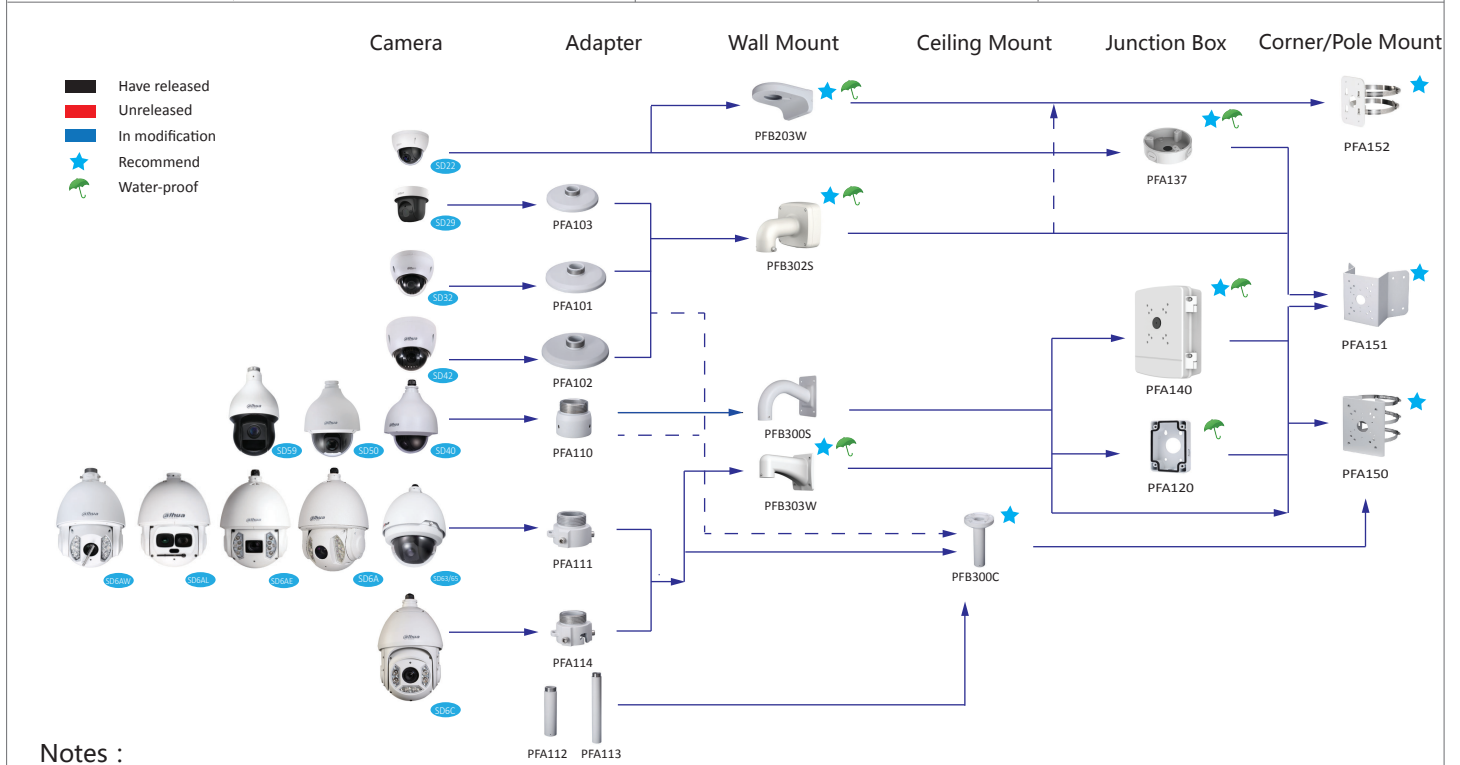

Selection of PTZ dome cameras

Shape	PTZ Dome		
	Analog	HDCVI	Network
			SD22204T-GN
			SD29204S-GN(-W)
			SD3282D-GN, SD32203S-HN
	SD4223/23C-H	SD42112/212I-HC	SD42212S-HN
	SD4023/23C-H	SD40112/212I-HC	SD40212S-HN
	SD5023E/36E-H	SD50120/50220I-HC	SD50120/220/230S-HN, SD50120/220/230T-HN
	SD5923C/23E/36E-H	SD59112/120/212/220/230I-HC	SD59120/212/220/230S-HN, SD59120/220/230T-HN
	SD6A23E/36E-H	SD6A120/220/230I-HC	SD6A230-HNI, SD6A320-HN
			SD6AE230F-HNI, SD6AE530U-HN
			SD6AL230F-HNI, SD6AL240-HNI
			SD6AW230-HNI, SD6AW320-HN
	SD6323C/23E/36E-H	SD63120/220/230I-HC	SD63120/220/230S-HN
	SD6523E/36E-H		SD65230-HNI, SD65320-HN
	SD6C23C/23E/36E-H	SD6C120/220/230I-HC	SD6C120/220/230S-HN, SD6C120/220/230T-HN