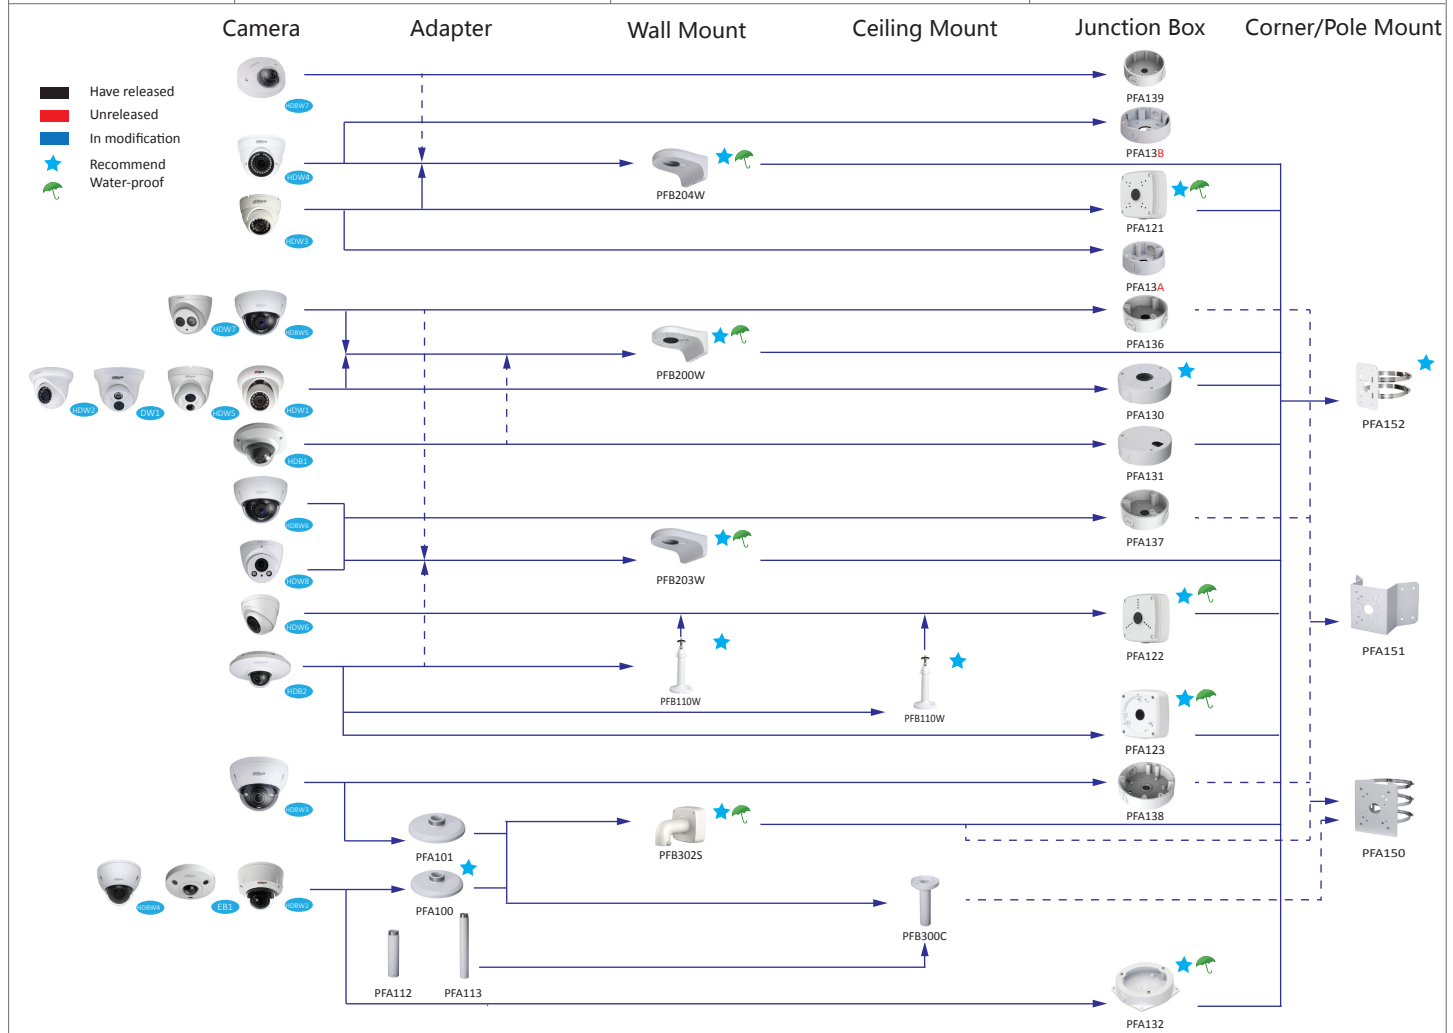

Selection of dome cameras

Shape	Analog	HDCVI	Network
			HD1000/1200C(-W), HD2100, HD83200/4100/4200/4300C, HDB4100/4200/4300C(-A), EB5400/5500
			HDB4100/4200/4300F-PT, HDPW4100/4200/4300F-WPT
	DW181H		
	DW181E	HDW1100S	HDW1000/1200/3200/4100/4200/4300S
		HDW2120/2220S	HDW1020/1120/1220/1320S
		HDW1000/1100/1200/2120/2220M	HDW4120/4220/4421M
		HDW1100/1200/2120/2220R-VF	
	DW181M		HDW4100/4200/4300C
	DW181R	HDW1000/1100R	
		HDW1200/2120/2220E	HDW4120/4220/4221/4421E
		HDW2120/2220R-Z	HDW2120/2220R-Z
			HDB(W)3100/3101/3200/3202/3301/5100/5200/5202/5300/5302/5502, HDB(W)8301(-Z), HDB(W)8281-Z
			HDBW5121/5220/5221/5421/8331E-Z
		HDBW3220E-Z	
		HDBW1100/1200/2120/2220E	HDBW1000/1200E(-S/-W), HDBW4100/4200/4300E(-S/-AS), HDBW4800E, HDBW4120/4220/4221/4421E(-AS)
	DBW181R-VF	HDBW1100/1200/2120/2220R-VF, HDBW2120/2220R-Z	HDBW2100/2200/2300R-Z/VF, HDBW2101/2201R-ZS/VFS
	DBW183H MW183H	HDBW2120/2220F, HDBW2120/2220F-M	HDBW4120/4220/4221/4421F(-AS/-M)
			EB(W)8600/81200