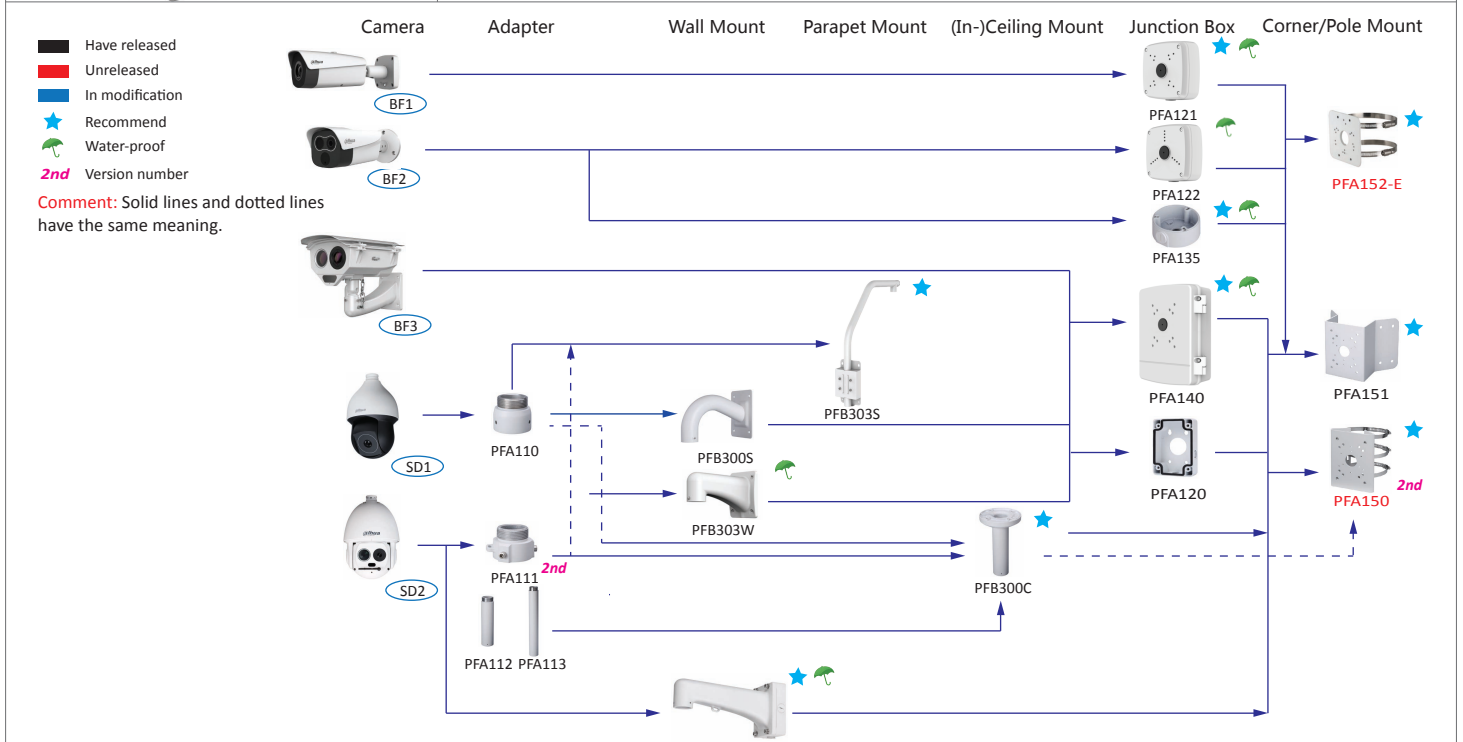

■ Have released  
■ Unreleased  
■ In modification  
★ Recommend  
☂ Water-proof  
2nd Version number  
 Comment: Solid lines and dotted lines have the same meaning.

## Notes :

1. PTZ dome cameras have the **standard configurations**, and the configurations have been as follows.

# Selection of Thermal series cameras

Shape	Thermal Series
BF1	TPC-BF5300/5600(-T)
SD1	TPC-SD5300/5600(-T)
BF2	TPC-BF2120(-T)
SD2	TPC-SD8320/8620(-T)
BF3	TPC-BF8320/8620(-T)