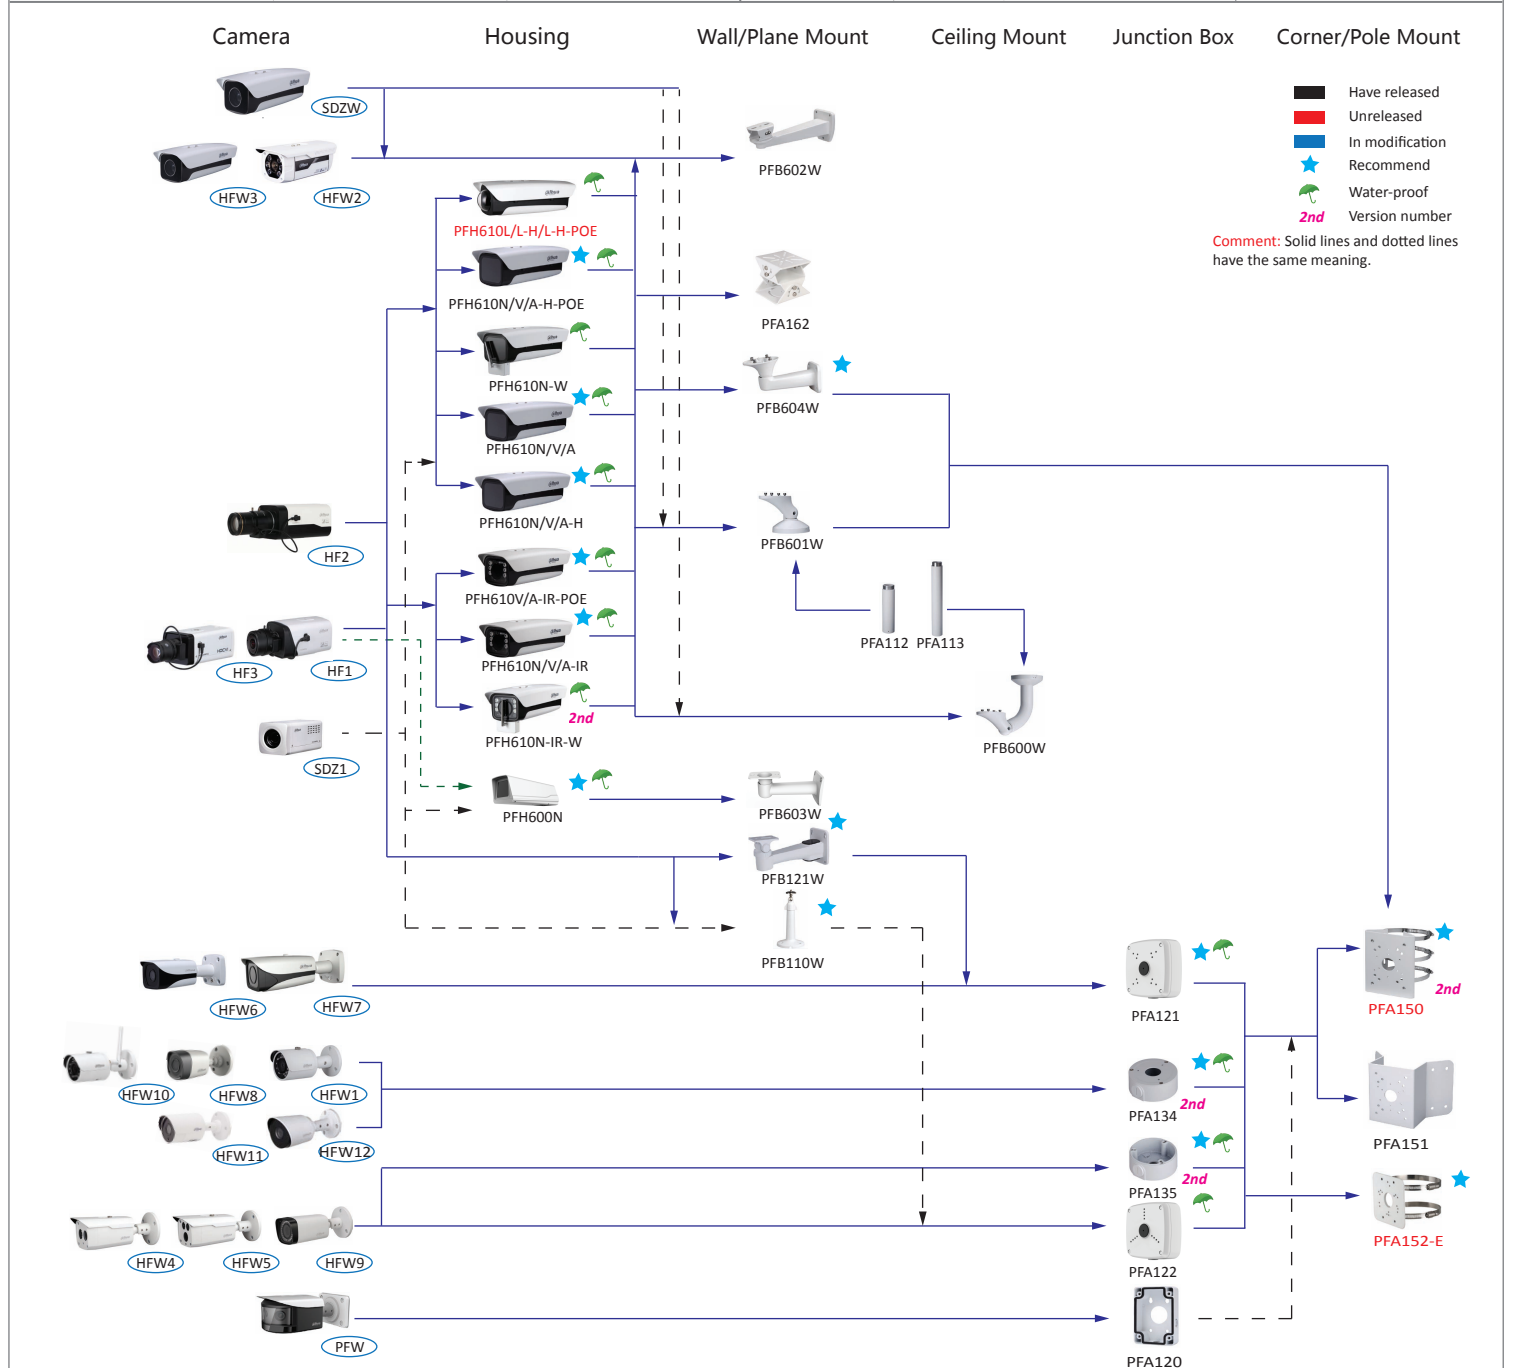

# Selection of box cameras

Shape	Analog	HDCVI	Network	Shape	Analog	HDCVI	Network
			HFW1120/1320S-W			HFW1100/1200/1220/1400/2120/2220B	HFW4221/4421B(-AS), HFW4231/4431B-AS
		HFW1000/1100/1200/1220/1400SL				HFW1100/1200/1220/1400D, HFW2120/2220/2221/2401D	HFW4221/4421D(-AS), HFW4231/4431D-AS
		HFW1400T			FW181I	HFW2120/2220/2221/2401E	HFW4221/4421E, HFW4231/4431/4830E-S
	FW181G	HFW1000/1100/1200/1220/1400S, HFW2120/2220/2221/2401S	HFW1020/1120/1220/1320/1420S, HFW4221/4231/4421/4431S			HFW3220/3231E-Z	HFW5121/5221/5231/5421/5431/5830/8231/8281/8331/81200/81230E-Z, HFW5231/5431/5830/8231/8331E-Z5, HFW5231E-Z12
		HF3220/3231E	HF5121/5221/5421E, HF8281/8331/8630/81200/81230E		FW181R	HFW1000/1100/1200/1220/1400R, HFW1000/1100/1200/1220RM	
			HF8231/8232/8630F		FW181R-VF	HFW1100/1200/1400/2120/2220R-VF, HFW2120/2220R-Z, HFW2221/2401R-Z-IRE6	HFW2121/2221/2421R-ZS/VFS, HFW2120/2220/2320R-ZS/VFS-IRE6
		HF3232					PFW8601/8801
			HFW5100/5200-IRA			SDZ1020/2020/2030S-N	
			HFW5221E-Z-IRA-4747 HFW5221E-Z-BIRA-4747			SDZW1020/2030S-N	