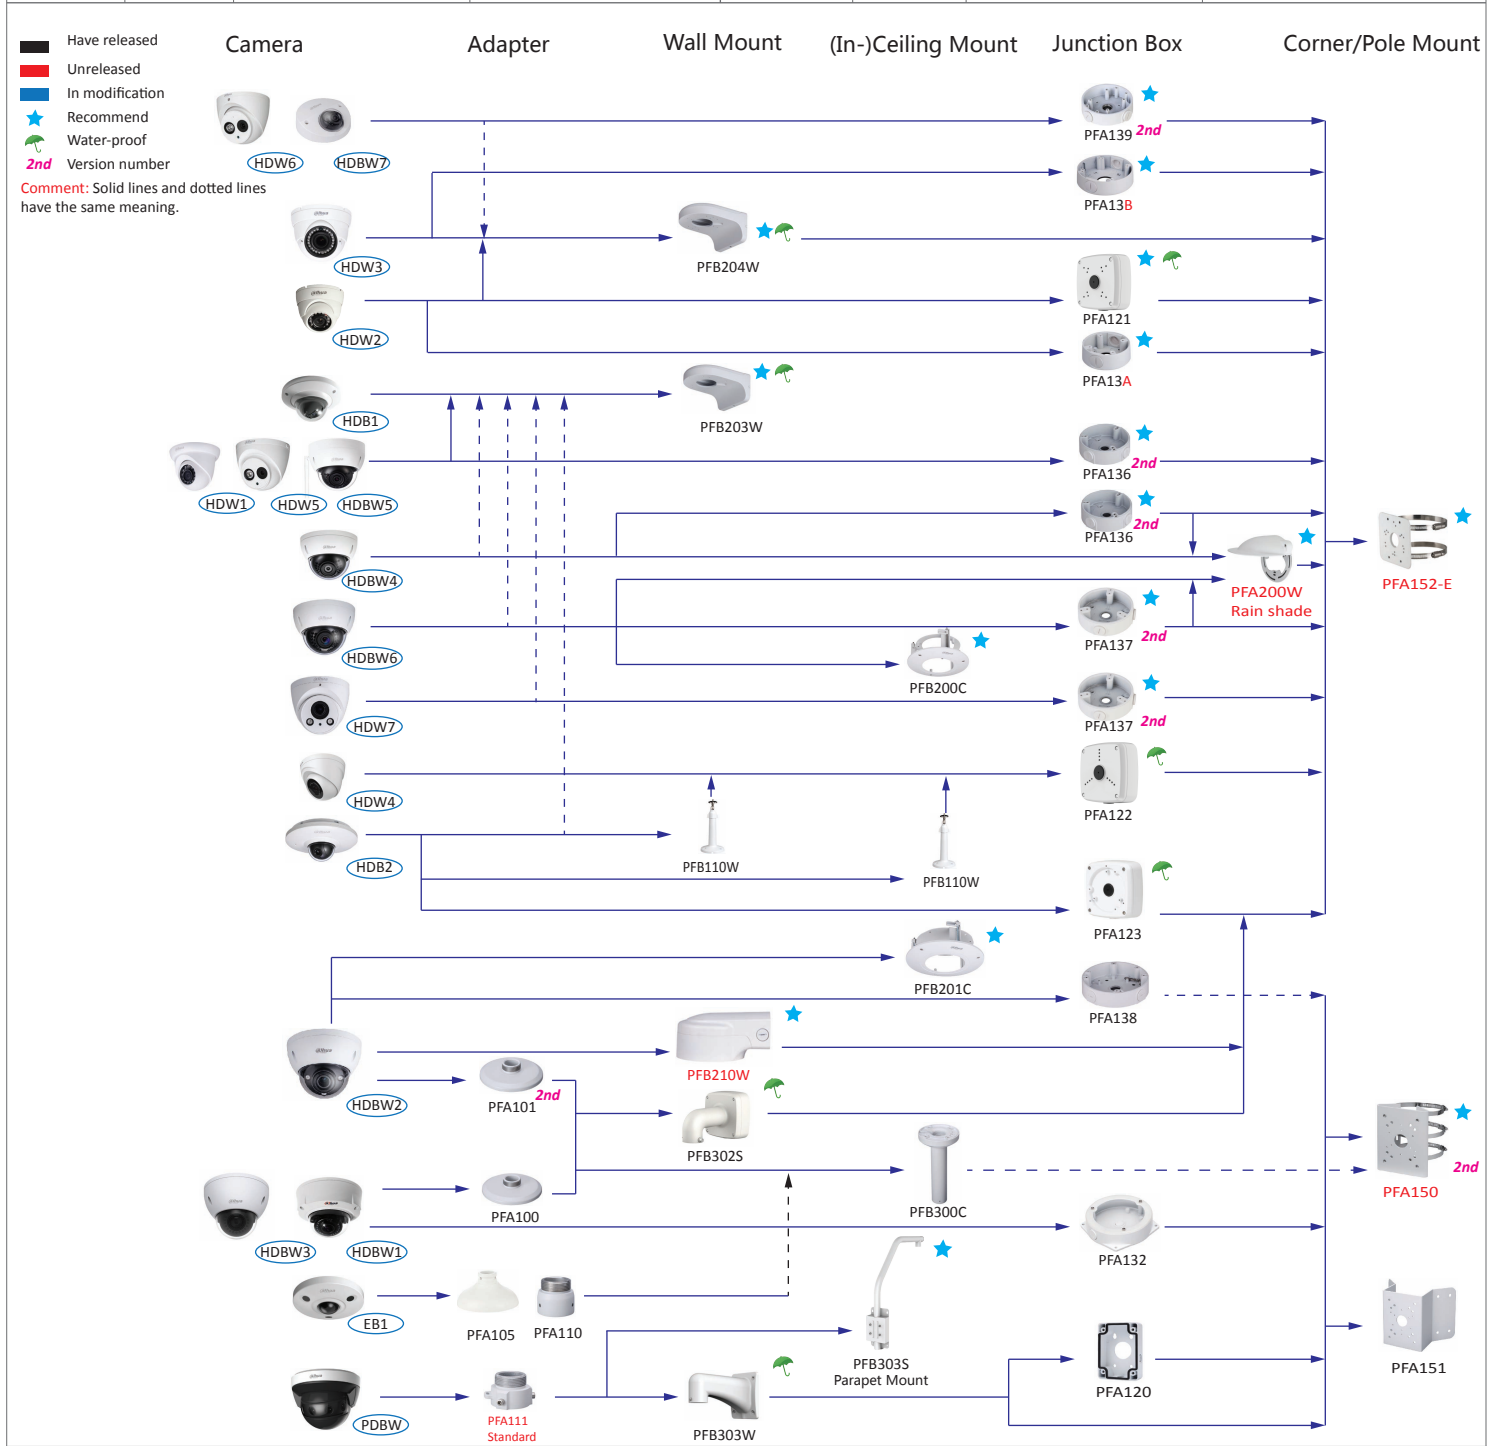

Selection of dome cameras

Shape	Analog	HDCVI	Network	Shape	Analog	HDCVI	Network
		EB2401	HDB4231/4431C-AS, EB5400/5500				HDB(W)8281-Z
			HDB4100/4200/4300F-PT			HDBW3231E-Z	HDBW5121/5221/5231/5421/5431/5830/8231/8331/81200/81230E-Z, HDBW5231/5431/5830E-Z5
	DW181E	HDW2120/2220/2221S	HDW1020/1120/1220/1320/1420S			HDBW3220E-Z	
		HDW1000/1100/1200/1220M, HDW2120/2220/2221/2401M	HDW4221/4231/4421/4431M			HDBW1100/1200E HDBW2120/2220/2221/2401E	HDBW1120/1220/1320/1420E, HDBW4221/4421E(-AS), HDBW4231/4431/4830E-AS
	DW181R-VF	HDW1100/1200/2120/2220R-VF					HDBW1120/1320E-W
	DW181R	HDW1000/1100/1200/1220R			DBW181R-VF	HDBW1100/1200/2120/2220R-VF, HDBW2120/2220/2221/2401R-Z	HDBW2121/2221/2320/2421R-ZS/VFS
		HDW2120/2220/2221E	HDW4221/4421E(-AS)		DBW183H MW183H	HDBW2120/2220/2221F, HDBW2120/2220F-M	HDBW4221/4421F(-AS/M), HDBW4231/4431F-AS/M/M12, HDBW4221F-W
		HDW2401EM, HDW1100/1200/1220/2221EM(-A)	HDW4221/4231/4421/4431/4830EM-AS				EBW8600/8630/81200/81230, EBW8600-IVC
		HDW2120/2220/2221/2401R-Z	HDW2121/2221/2320/2421R-ZS				PDBW8800/8802-A180