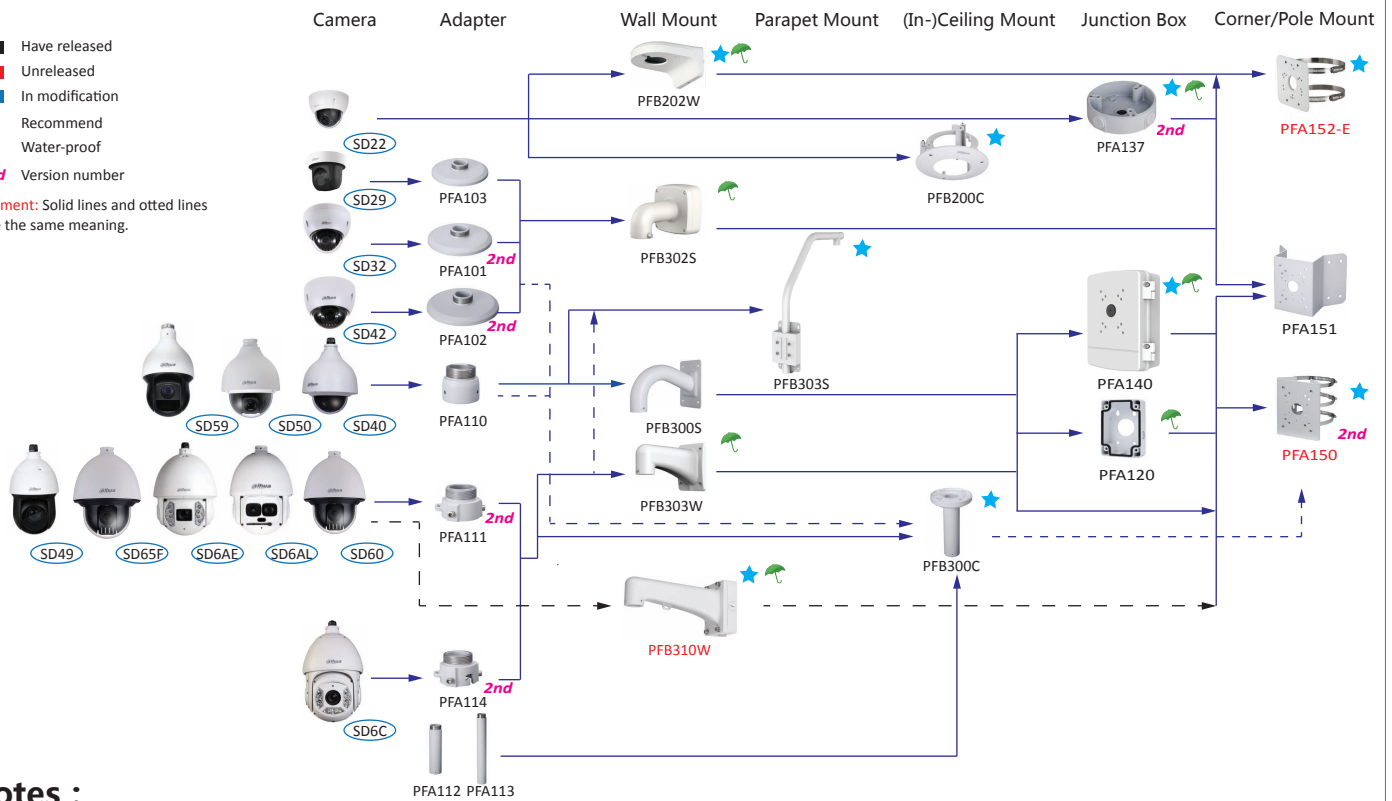

# Selection of dome cameras

Shape	Analog	HDCVI	Network	Shape	Analog	HDCVI	Network
		EB2401	HDB4231/4431C-AS, EB5400/5500				HDB(W)8281-Z
			HDB4100/4200/4300F-PT			HDBW3231E-Z	HDBW5121/5221/5231/5421/5431/5830/8231/8331/81200/81230E-Z, HDBW5231/5431/5830E-Z5
	DW181E	HDW2120/2220/2221S	HDW1020/1120/1220/1320/1420S			HDBW3220E-Z	
		HDW1000/1100/1200/1220M, HDW2120/2220/2221/2401M	HDW4221/4231/4421/4431M			HDBW1100/1200E HDBW2120/2220/2221/2401E	HDBW1120/1220/1320/1420E, HDBW4221/4421E(-AS), HDBW4231/4431/4830E-AS
	DW181R-VF	HDW1100/1200/2120/2220R-VF					HDBW1120/1320E-W
	DW181R	HDW1000/1100/1200/1220R			DBW181R-VF	HDBW1100/1200/2120/2220R-VF, HDBW2120/2220/2221/2401R-Z	HDBW2121/2221/2320/2421R-ZS/VFS
		HDW2120/2220/2221E	HDW4221/4421E(-AS)		DBW183H MW183H	HDBW2120/2220/2221F, HDBW2120/2220F-M	HDBW4221/4421F(-AS/M), HDBW4231/4431F-AS/M/M12, HDBW4221F-W
		HDW2401EM, HDW1100/1200/1220/2221EM(-A)	HDW4221/4231/4421/4431/4830EM-AS				EBW8600/8630/81200/81230, EBW8600-IVC
		HDW2120/2220/2221/2401R-Z	HDW2121/2221/2320/2421R-ZS				PDBW8800/8802-A180

■ Have released  
■ Unreleased  
■ In modification  
★ Recommend  
☂ Water-proof  
2nd Version number  
 Comment: Solid lines and dotted lines have the same meaning.

## Notes :

1. PTZ dome cameras have the **standard configurations**, and the configurations have been as follows.