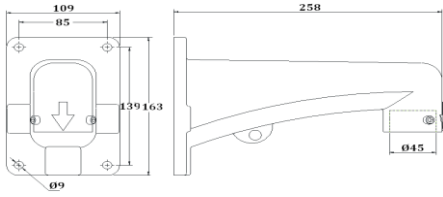

Dimensions

DATASHEET

Camera	
Image Sensor	1/2.8" Sony Progressive Scan CMOS
Effective Pixels	1280(H)x1080(V)
Signal System	PAL/NTSC
Minimum Illumination	Color:0.002Lux @ (F1.6,50 IRE,ICR OFF) Black&White:0.001Lux @ (F1.6,50 IRE, ICR ON) 0 Lux with IR
White Balance	Auto/ ATW/ Manual
AGC	Auto/Manual
S/N Ratio	≥ 55dB
BLC	Y
HLC	Y
Smart Defog	Y
WDR	100dB
Digital Noise Reduction	3D DNR
Exposure Mode	Auto/ Manual/Shutter priority/ Aperture priority
Shutter Time	1/1s~1/100000s
Day& Night	IR Cut Filter with Auto Switch
Digital Zoom	16x
Privacy Masking	24 Dynamic Privacy Mask Programmable; Optional Multiple Colors
Auto Focus	Auto/ Semi-automatic/ Manual
OSD	16x16,32x32,24x24,48x48,64x64,96x96 Character Size Time/Date/Week/Character Superposition in 5 Regions PTZ Angle Superposition
Lens	
Focal Length	4.6-152mm, 33x
Zoom Speed	Approx.5s(Optical Wide-Tele)
Angle of View	62.1°(w)~2.18°(t)
Minimum Working Distan	1-1.5m(Wide-Tele)
Aperture Range	F1.6-F4.8
Pan & Tilt	
Pan Range	360° Endless
Pan Speed	Pan Manual Speed: 0.1° -400°/s Pan Preset Speed: 400°/s
Preset Accuracy	±0.2°
Tilt Range	-16°-90° (Auto Flip)
Tilt Speed	Tilt Manual Speed: 0.1°-120°/s Tilt Preset Speed: 180°/s
Proportional Zoom	Rotation Speed Can Be Adjusted Automatically According to Zoom Multiples
3D Position	Y
Number of Preset	500
Scan	8
Cruise	8, up to 32 Presets per Cruise
Pattern	8, Each One With 600s Memory or 300 Orders
Power loss recovery	Y
Guard Action	Preset/ Cruise/ Pattern/ Scan
PTZ Position Display	Y
Freeze Frame	Y
RS-485 Protocols	PTZ_PELCO_D,PTZ_PELCO_P,PTZ_TC615_P,DOME_PELCO_D,DOME_PELCO_P,DOME_PLUS
Infrared	
IR Irradiation Distance	180m~200m