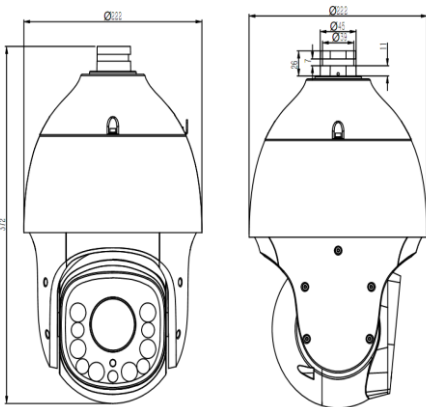

Dimensions

DATASHEET

Camera	
Image Sensor	1/2.8" Sony Progressive Scan CMOS
Effective Pixels	1280(H)x1080(V)
Signal System	PAL/NTSC
Minimum Illumination	Color:0.002Lux @ (F1.6,50 IRE,ICR OFF) Black&White:0.001Lux @ (F1.6,50 IRE, ICR ON) 0 Lux with IR
White Balance	Auto/ ATW/ Manual
AGC	Auto/Manual
S/N Ratio	≥ 55dB
BLC	Y
HLC	Y
Smart Defog	Y
WDR	100dB
Digital Noise Reduction	3D DNR
Exposure Mode	Auto/ Manual/Shutter priority/ Aperture priority
Shutter Time	1/1s~1/100000s
Day& Night	IR Cut Filter with Auto Switch
Digital Zoom	16x
Privacy Masking	24 Dynamic Privacy Mask Programmable; Optional Multiple Colors
Auto Focus	Auto/ Semi-automatic/ Manual
OSD	16x16,32x32,24x24,48x48,64x64,96x96 Character Size Time/Date/Week/Character Superposition in 5 Regions PTZ Angle Superposition
Lens	
Focal Length	4.6-152mm, 33x
Zoom Speed	Approx.5s(Optical Wide-Tele)
Angle of View	62.1°(w)~2.18°(t)
Minimum Working Distan	1-1.5m(Wide-Tele)
Aperture Range	F1.6-F4.8
Pan & Tilt	
Pan Range	360° Endless
Pan Speed	Pan Manual Speed: 0.1° -400°/s Pan Preset Speed: 400°/s
Preset Accuracy	±0.2°
Tilt Range	-16°-90° (Auto Flip)
Tilt Speed	Tilt Manual Speed: 0.1°-120°/s Tilt Preset Speed: 180°/s
Proportional Zoom	Rotation Speed Can Be Adjusted Automatically According to Zoom Multiples
3D Position	Y
Number of Preset	500
Scan	8
Cruise	8, up to 32 Presets per Cruise
Pattern	8, Each One With 600s Memory or 300 Orders
Power loss recovery	Y
Guard Action	Preset/ Cruise/ Pattern/ Scan
PTZ Position Display	Y
Freeze Frame	Y
RS-485 Protocols	PTZ_PELCO_D,PTZ_PELCO_P,PTZ_TC615_P,DOME_PELCO_D,DOME_PELCO_P,DOME_PLUS
Infrared	
IR Irradiation Distance	180m~200m