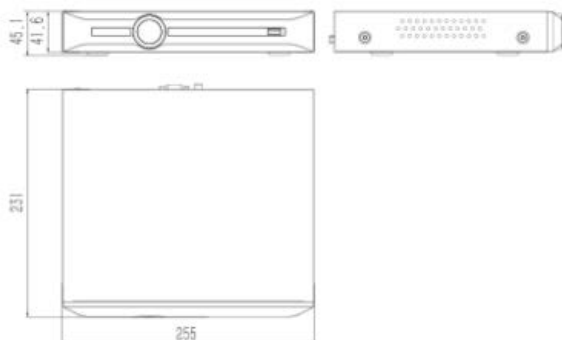

Dimensions

Specification	
Video/Audio Input	
IP Video Input	4-ch
Two-way Audio Input	1-ch, AUX3.5mm
Network	
Incoming Bandwidth	40Mbps
Outgoing Bandwidth	40Mbps
Remote Connection	16 Users, Up to 48ch Videos
Browser	IE8,IE9,IE10,IE11,Firefox24
Mobile Software	P2P&DDNS for IOS&Android (Tiandy: EasyLive, Neutral: MobileLive)
Internet Protocol	TCP/UDP/HTTP/MULTICAST/UPnP/DHCP/PPPoE/DDNS/NFS/FTP/NTP/HTTPS/
Email	Activated by Alarm
ANR	Y, Auto download video from camera SD card, Which was stored when
Advanced	Remaining Bandwidth Display
Video/Audio Output	
HDMI Output	1-
VGA Output	1-
Frame Rate	Mainstream 25fps(P)/30fps(N) Substream
I-Frame Record	Y
Recording Resolution	6MP(2752*2208,3008*2008,2408*2008)/5MP(2448*2048,2560*1920,2592*1944,
Audio Output	1-ch, RCA (Linear, 1kΩ)
Synchronous Playback	4-ch 1080P/720P
Decoding	
Live View/Playback	6MP(2752*2208,3008*2008,2408*2008)/5MP(2448*2048,2560*1920,2592*1944,
Display Split	1/4
E-Zoom	Y
Hard Disk	
SATA	1 SATA for 1 HDD
Capacity	Up to 8TB Capacity for Each HDD
NTFS Files System	Y
HDD Management	Group and Quota
External Interface	
Network Interface	1 RJ-45 100/1000 Self-adaptive Ethernet Interfaces
USB Interface	1 x USB2.0, 1 x USB3.0
Alarm In	N/A
Alarm Out	1-ch
POE	
Interface	4 Independent 100 Mbps PoE Network Interfaces
Max Power	45W(50W Optional), Max to 30W for Each Port
Supported Standard	AF and AT
Advance	
NAS	NFS Protocol, Support Manual Backup Only
Plug and Play	Y, Only for Tiandy Cameras
Corridor Mode	Y, 16:9 to 9:16, Only for Tiandy Cameras
Video Analytics(VCA)	Support 4-ch Camera VCA Function,Including Tripwire/Double
Smart Search	Quickly Search Target VCA Videos , Only for Tiandy Cameras
Trigger Recording	Manual/Timing/Motion Detection/Port Alarm/ VCA Alarm/Video Occlusion
Smart Recording	Set Recording Bit Rate for Different Time
Alarm Recording	Pre Alarm Default 10s (5/10/15/60s Optional) , Post Alarm Default 10s
Records Format	SDV, Export MP4 in H.264 Format
Onvif	Onvif(Profile S)
General	
Language	English, Spanish, Korean, Italian,Turkish,Thai, Russian, Traditional Chinese,
Power Supply	DC48V
Consumption(without	≤20W(Hard Disk is not included)
Working Temperature	-10 °C ~ +55 °C (+14 °F~ + 131 °F)
Working Humidity	10 % ~ 90 %
Chassis	1U
Dimensions	255mmx231mmx44mm
Weight	1KG (without HDD), 2.6KG (with Packing Box)