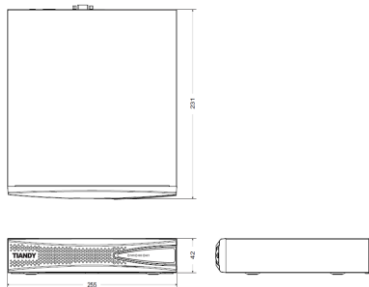

### Dimensions

DATASHEET	
<b>Specification</b>	
<b>Video/Audio Input</b>	
IP Video Input	5ch
Audio Input	N/A
<b>Network</b>	
Incoming Bandwidth	40Mbps
Outgoing Bandwidth	40Mbps
Remote Connection	16 Users, Up to 48ch Videos
Browser	IE8,IE9,IE10,IE11,Chrome30,Firefox24
Mobile Software	P2P&DDNS for IOS&Android (Tiandy: TD Viewer, Neutral: Smartwatchman)
Internet Protocol	TCP/UDP/HTTP/MULTICAST/UPnP/DHCP/PPPoE/DDNS/NFS/FTP/NTP/H TTPS/RTSP/SMTP/HTTPS/SADP
Email	Activated by Alarm
ANR	Y, Auto download video from camera SD card, Which was stored when disconnection (Only Support Tiandy ANR IP Camera)
Advanced	Remaining Bandwidth Display
<b>Video/Audio Output</b>	
HDMI Output	1-ch Resolution: 3840x2160,2560x1600, 1920x1080,1280x720, 800x600,1024x768,1366x768,1440x900,1280x800
VGA Output	1-ch Resolution: 1920x1080,1280x720,800x600,1024x768,1366x768,1440x900,1280x800 Adjustable Output mode, Self-adaptive Resolution
Frame Rate	Mainstream 25fps(P)/30fps(N) Substream 25fps(P)/30fps(N)
I-Frame Record	Y
Recording Resolution	4K(3840*2160,3264*2448,3296*2472)/6MP(2752*2208,3008*2008,2408*2008) 8)/5MP(2560*1920,2592*1944,2592*1920,2528*2128)/4MP(2560*1440,2592*1520)/3MP(2048*1536)/1080P/UXGA/720P/VGA/4CIF/DCIF/2CIF/CIF/QCIF
Audio Output	N/A
Synchronous Playback	1-ch 4K/6MP/5MP/4MP/2-ch 3MP/4-ch 1080P/720P/4CIF Synchronous Playback
<b>Decoding</b>	
Live View/Playback	4K(3840*2160,3264*2448,3296*2472)/6MP(2752*2208,3008*2008,2408*2008) 8)/5MP(2560*1920,2592*1944,2592*1920,2528*2128)/4MP(2560*1440,2592*1520)/3MP(2048*1536)/1080P/UXGA/720P/VGA/4CIF/DCIF/2CIF/CIF/QCIF
Display Split	1/4/6
E-Zoom	Y
<b>Hard Disk</b>	
SATA	1 SATA for 1HDD
E-SATA	N/A
Capacity	Up to 6TB
NTFS Files System	Y
HDD Management	Group and Quota, Customized Recording Days
<b>External Interface</b>	
Network Interface	1X RJ-45 10/100Mbps Self-adaptive Ethernet Interfaces
Serial Interface	N/A
USB Interface	1x USB3.0, 1x USB2.0
Alarm In/Out	0/1
<b>Advance</b>	
NAS	NFS Protocol, Support Manual Backup Only
Plug and Play	Y, Only for Tiandy Cameras
Image Flip	Y, Only for Tiandy Cameras
Hot Standby	N+1
Corridor Mode	Y, 16:9 to 9:16, Only for Tiandy Cameras
Video Analytics(VCA)	Support 5ch Camera VCA Function, including Tripwire/Perimeter/Facial Detection/People Counting/Missing&Foreign Object/Crowd/Loitering/Fast Moving/Parking/Off-position/Blurred Image/Audio Offline/Screaming Detection
Smart Search	Quickly Search Target Videos according to Channel No., Records Type, Records Time, File Type and VCA( Only for Tiandy Cameras )
Trigger Recording	Manual/Timing/Motion Detection/Port Alarm/ VCA Alarm/Video Occlusion
Smart Recording	Set Recording Bite Rate for Different Time
Alarm Recording	Pre Alarm Default 10s (5/10/15/60s Optional), Post Alarm Default 10s (10/15/30/60/600s Optional).
One Key Control	Intercom, Recording
Records Format	SDV, Export MP4 in H.264 Format
Records Encryption	Y
Records Tag	Y
Onvif	Onvif(Profile S)
<b>General</b>	
Langue	English, Spanish, Korean, Italian,Turkish,French, Thai, Russian, Traditional Chinese,Polish (Hebrew Optional)
Power Supply	DC12V 2A
Consumption(without HDD)	≤ 10W
Working Temperature	-10 °C ~ +55 °C (+14 °F~ + 131 °F)
Working Humidity	10 % ~ 90 %
Chassis	1U
Dimensions	42mmx255mmx231mm
Weight	0.8KG (without HDD), 1.4KG (with Packing Box)