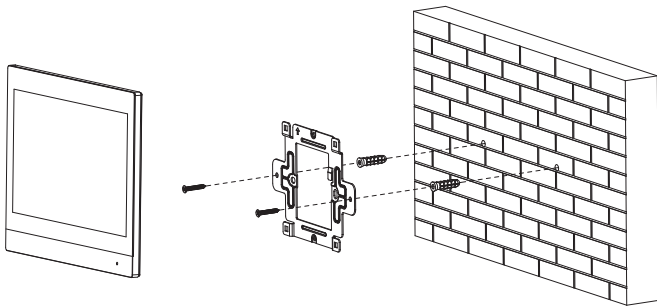

Dimensions	185 mm × 147 mm × 22.4 mm (7.28" × 5.79" × 0.88")
Operating Temperature	-10°C to +55°C (+14°F to 131°F)
Operating Humidity	10%–95% RH (non-condensing)
Operating Altitude	Beneath 3000 m (9842.52 ft)
Power Consumption	Standby ≤ 3 W; working ≤ 7 W
Net Weight	0.39 kg (0.86 lb)
Gross Weight	0.58 kg (1.28 lb)

Ordering Information

Type	Model	Description
IP Indoor Monitor	DHI-VTH8622KMS-W	2-wire IP & Wi-Fi Indoor Monitor

Installation