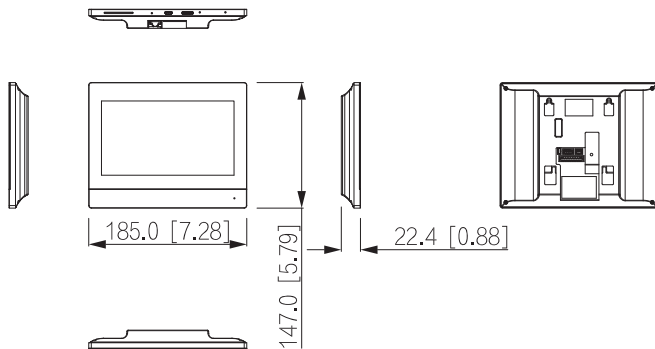

#### General

Appearance Color	Silver
Power Supply	48 VDC 1.25 A
Installation	Surface Mount
Certifications	CE; FCC

Dimensions	185 mm × 147 mm × 22.4 mm (7.28" × 5.79" × 0.88")
Operating Temperature	-10°C to +55°C (+14°F to 131°F)
Operating Humidity	10%–95% RH (non-condensing)
Operating Altitude	Beneath 3000 m (9842.52 ft)
Power Consumption	Standby ≤ 3 W; working ≤ 7 W
Net Weight	0.39 kg (0.86 lb)
Gross Weight	0.58 kg (1.28 lb)

## Dimensions (mm[inch])