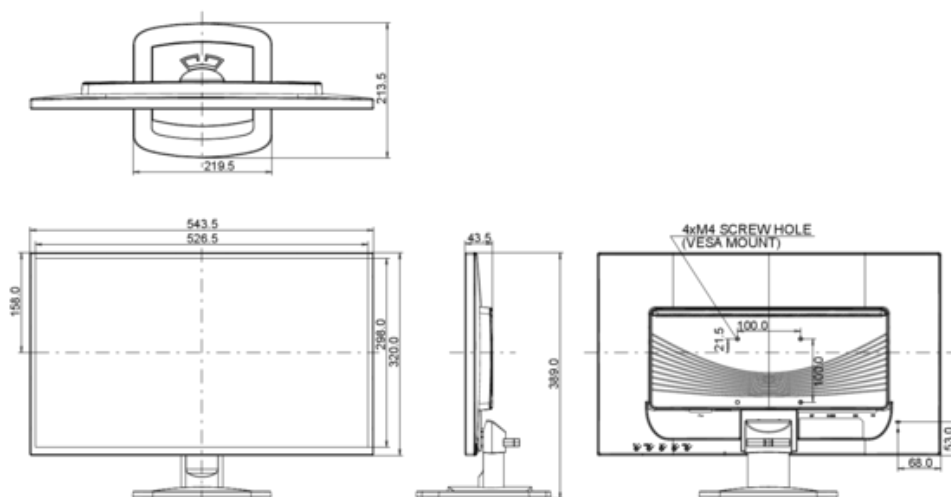

## 1. DISPLAY CHARACTERISTICS

DIAGONAL	23.6"; 60 cm
PANEL	VA, LED-Backlit
DISPLAY AREA H X W	293.22 x 521.28 mm; 11.5" x 20.5"
RESPONSE TIME	6 ms
CONTRAST	3000 : 1 typical
CONTRAST	12 000 000 : 1 ACR
BRIGHTNESS	250 cd/m <sup>2</sup> typical
VIEWING ZONE	horizontal/vertical: 178° / 178°; right/left: 89° / 89°; up/down: 89° / 89°
DISPLAY COLOUR	16.7 million
PIXEL PITCH H X V	0.2715 x 0.2715 mm
NATIVE RESOLUTION	Full HD 1080p, 1920 x 1080 ( 2.1 megapixel)
HORIZONTAL SYNC	24 - 80 KHz
VERTICAL SYNC	56 - 75 Hz
SYNCHRONIZATION	Separate sync
ASPECT RATIO	16 : 9
BLUE LIGHT REDUCER	yes

## 6. EU ENERGY EFFICIENCY LABEL

ENERGY EFFICIENCY CLASS	B
ON MODE POWER CONSUMPTION	27.9W
ANNUAL ENERGY CONSUMPTION	41 kWh/annum*
VISIBLE SCREEN DIAGONAL	60 cm; 23.6"; ( 24" segment )

*This is information under Regulation (EU) No 1062/2010.*

## 7. DIMENSIONS & WEIGHT

DIMENSIONS W X H X D	543.5 x 389 x 213.5 mm
WEIGHT	3.7 kg

All trademarks and registered trademarks acknowledged. E & O E. Specification subject to change without notice. All LCD's comply with ISO-9241-307:2008 in connection with pixel defects.